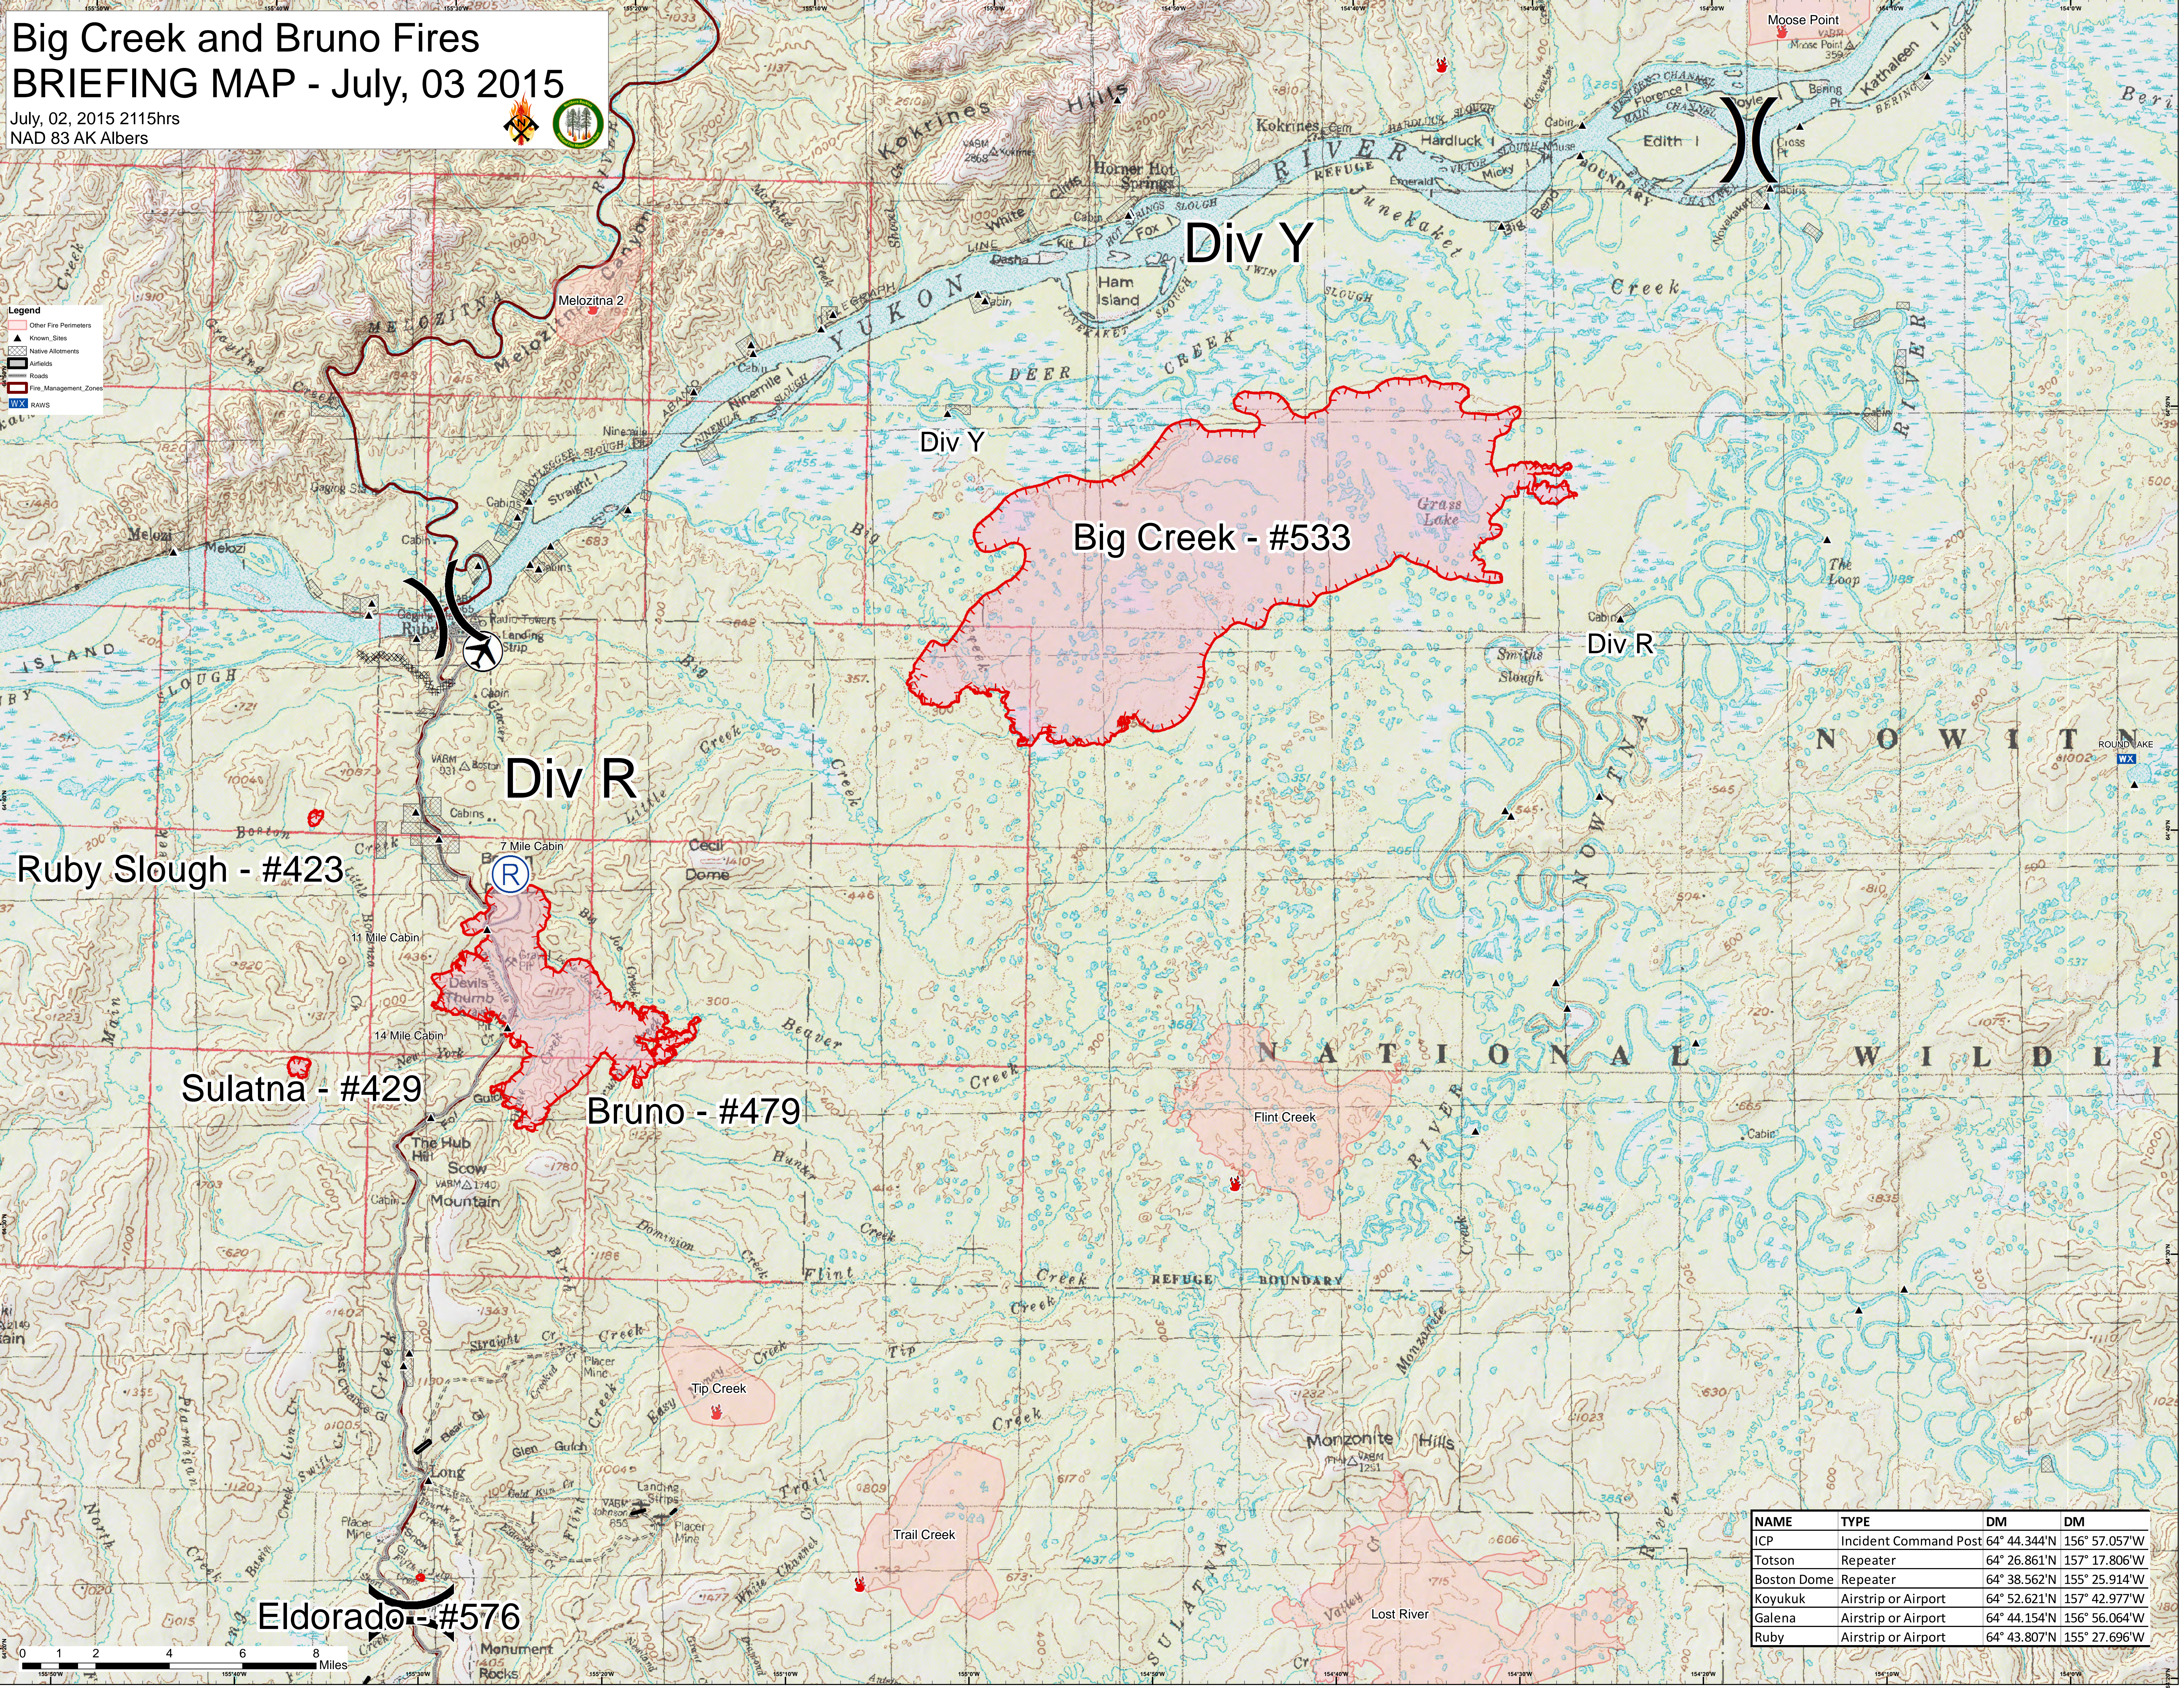

Big Creek and Bruno Fires BRIEFING MAP - July, 03 2015

July, 02, 2015 2115hrs
NAD 83 AK Albers

- Legend**
- Other Fire Perimeters
 - ▲ Known Sites
 - ▲ Native Allotments
 - ▭ Airfields
 - Roads
 - ▭ Fire Management Zones
 - ▭ RAWs

NAME	TYPE	DM	DM
ICP	Incident Command Post	64° 44.344'N	156° 57.057'W
Totson	Repeater	64° 26.861'N	157° 17.806'W
Boston Dome	Repeater	64° 38.562'N	155° 25.914'W
Koyukuk	Airstrip or Airport	64° 52.621'N	157° 42.977'W
Galena	Airstrip or Airport	64° 44.154'N	156° 56.064'W
Ruby	Airstrip or Airport	64° 43.807'N	155° 27.696'W