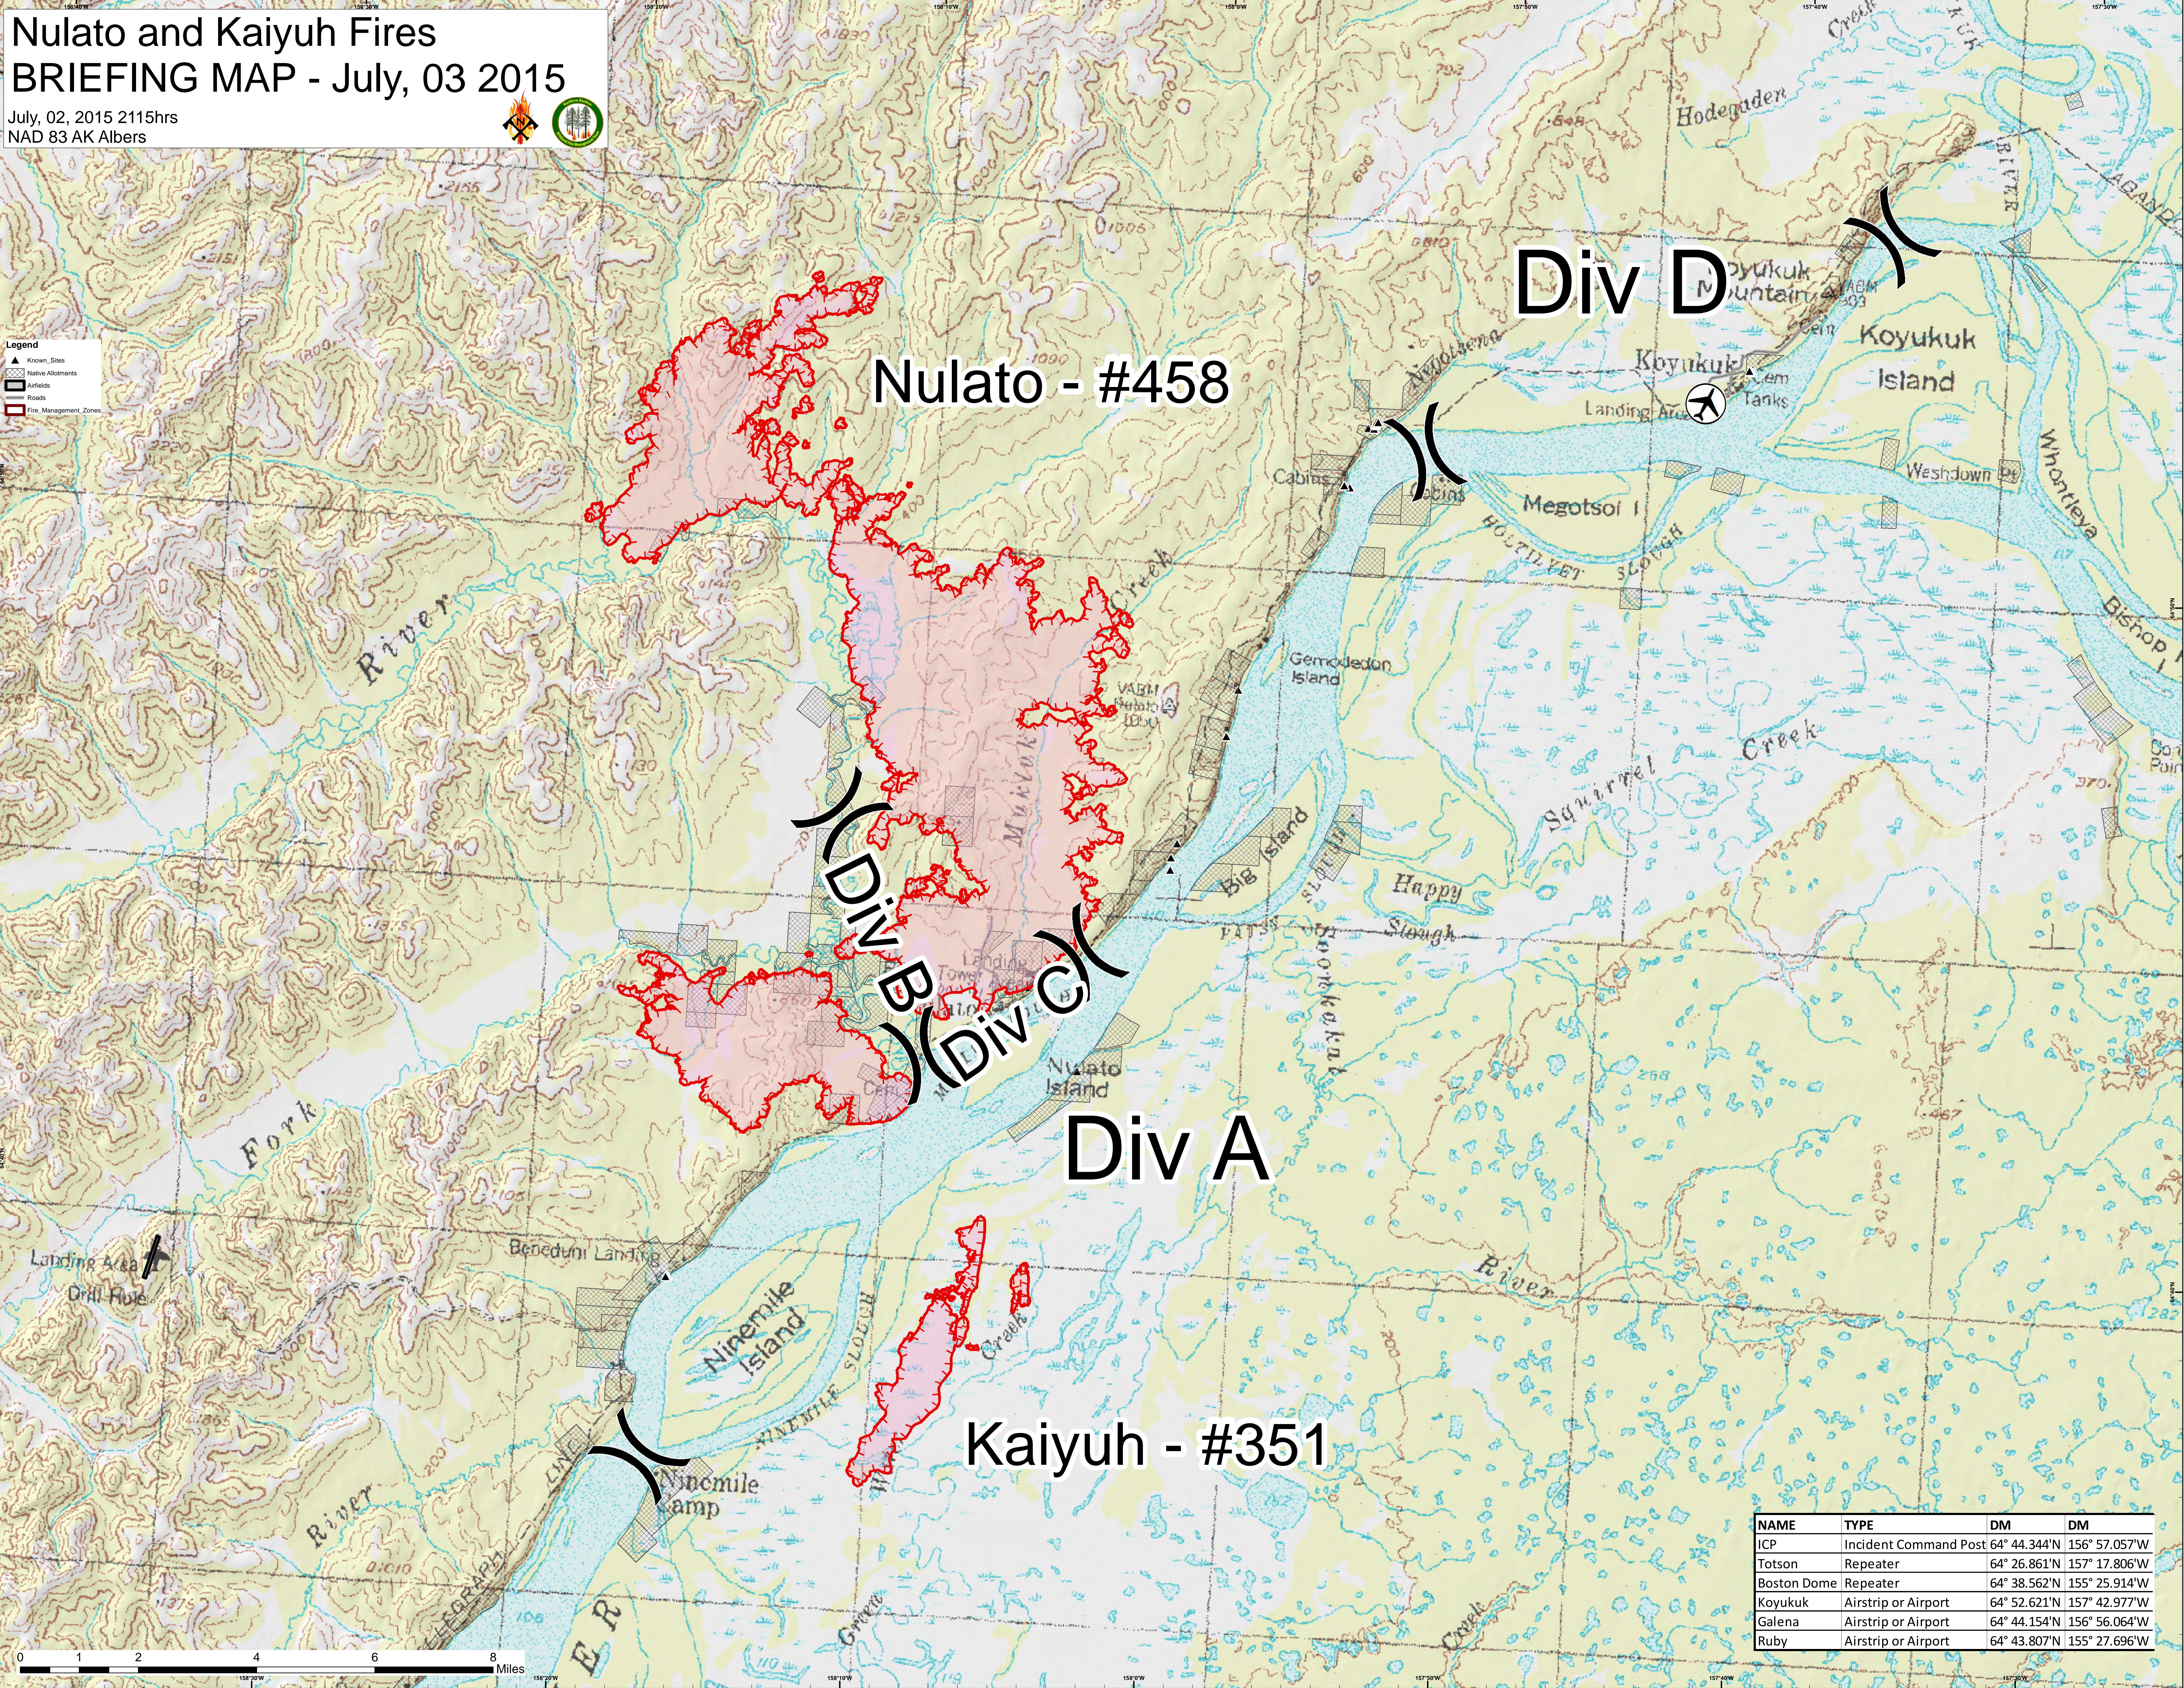

# Nulato and Kaiyuh Fires

## BRIEFING MAP - July, 03 2015

July, 02, 2015 2115hrs  
 NAD 83 AK Albers

**Legend**

- Known Sites
- Native Allotments
- Airfields
- Roads
- Fire Management Zones

Nulato - #458

Div D

Div A

Kaiyuh - #351

NAME	TYPE	DM	DM
ICP	Incident Command Post	64° 44.344'N	156° 57.057'W
Totson	Repeater	64° 26.861'N	157° 17.806'W
Boston Dome	Repeater	64° 38.562'N	155° 25.914'W
Koyukuk	Airstrip or Airport	64° 52.621'N	157° 42.977'W
Galena	Airstrip or Airport	64° 44.154'N	156° 56.064'W
Ruby	Airstrip or Airport	64° 43.807'N	155° 27.696'W