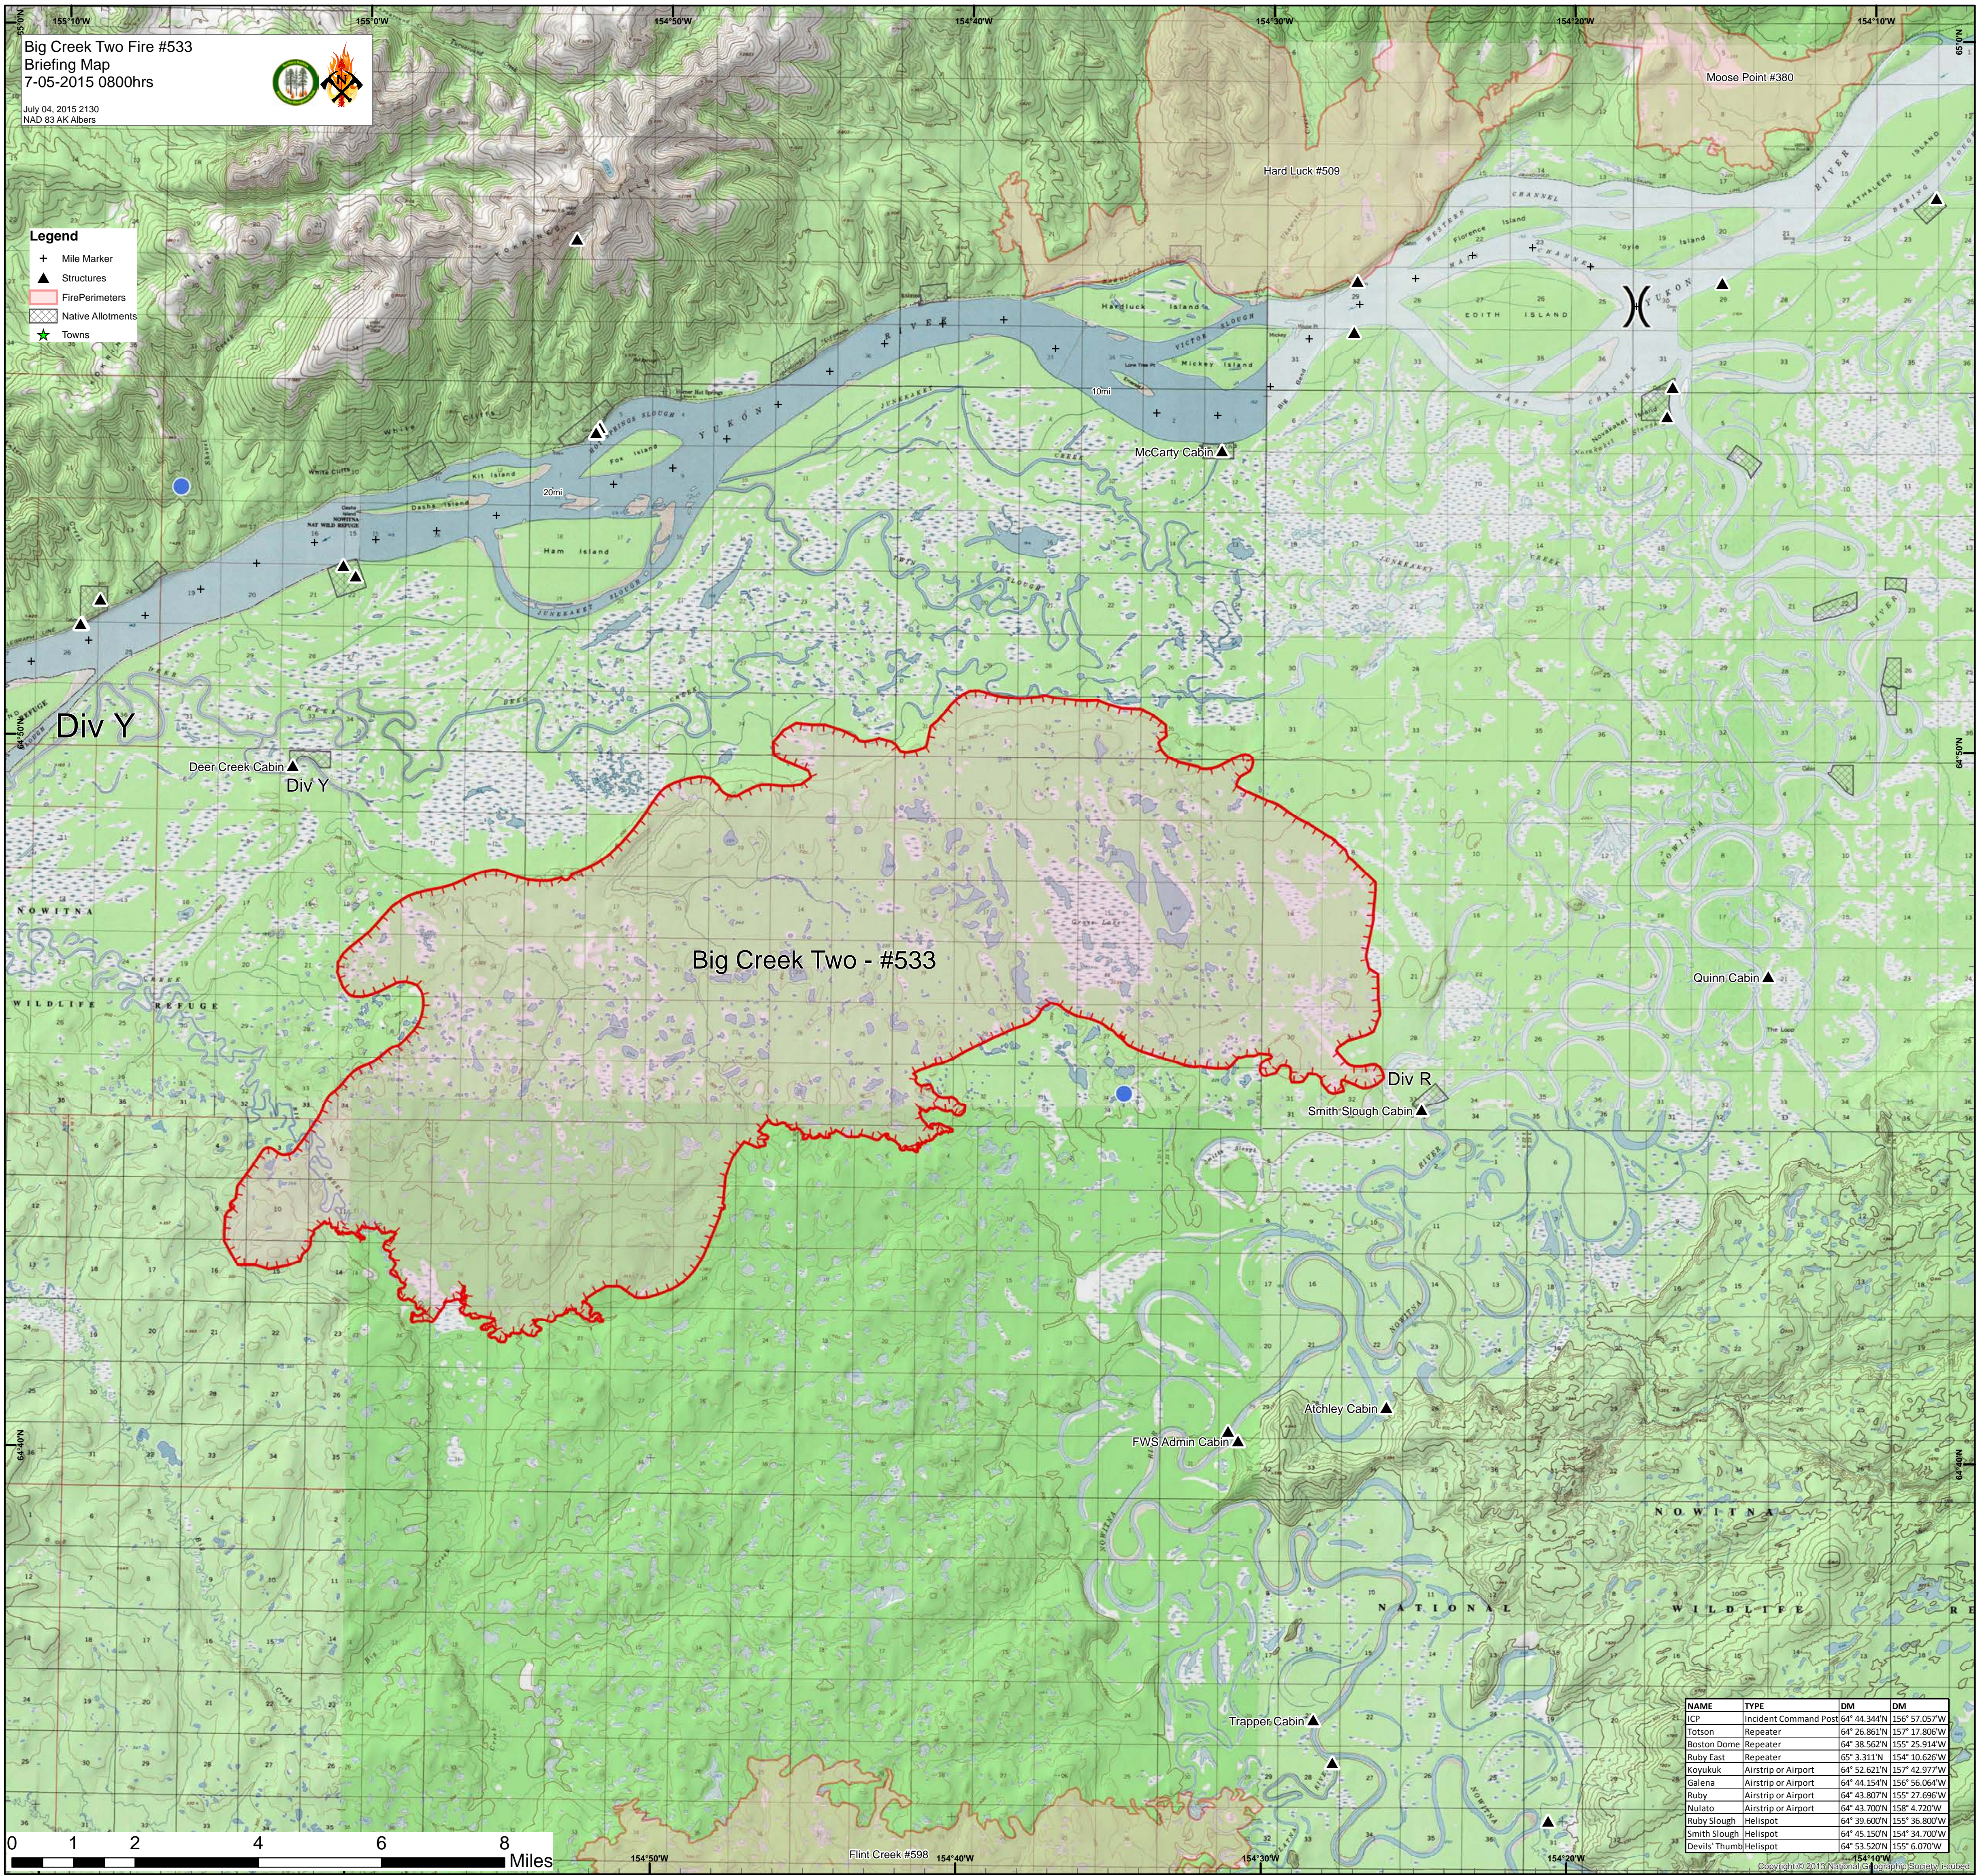

Big Creek Two Fire #533  
Briefing Map  
7-05-2015 0800hrs

July 04, 2015 2130  
NAD 83 AK Albers

Legend

- + Mile Marker
- ▲ Structures
- ▬ Fire Perimeters
- ▨ Native Allotments
- ★ Towns

Big Creek Two - #533

Div Y

Deer Creek Cabin ▲  
Div Y

Div R

Smith Slough Cabin ▲

Quinn Cabin ▲

FWS Admin Cabin ▲

Atchley Cabin ▲

Trapper Cabin ▲

NAME	TYPE	DM	DM
ICP	Incident Command Post	64° 44.344'N	156° 57.057'W
Totson	Repeater	64° 26.861'N	157° 17.806'W
Boston Dome	Repeater	64° 38.562'N	155° 25.914'W
Ruby East	Repeater	65° 3.311'N	154° 10.626'W
Koyukuk	Airstrip or Airport	64° 52.621'N	157° 42.977'W
Galena	Airstrip or Airport	64° 44.154'N	156° 56.064'W
Ruby	Airstrip or Airport	64° 43.807'N	155° 27.696'W
Nulato	Airstrip or Airport	64° 43.700'N	158° 4.720'W
Ruby Slough	Helispot	64° 39.600'N	155° 36.800'W
Smith Slough	Helispot	64° 45.150'N	154° 34.700'W
Devils' Thumb	Helispot	64° 53.520'N	155° 6.070'W