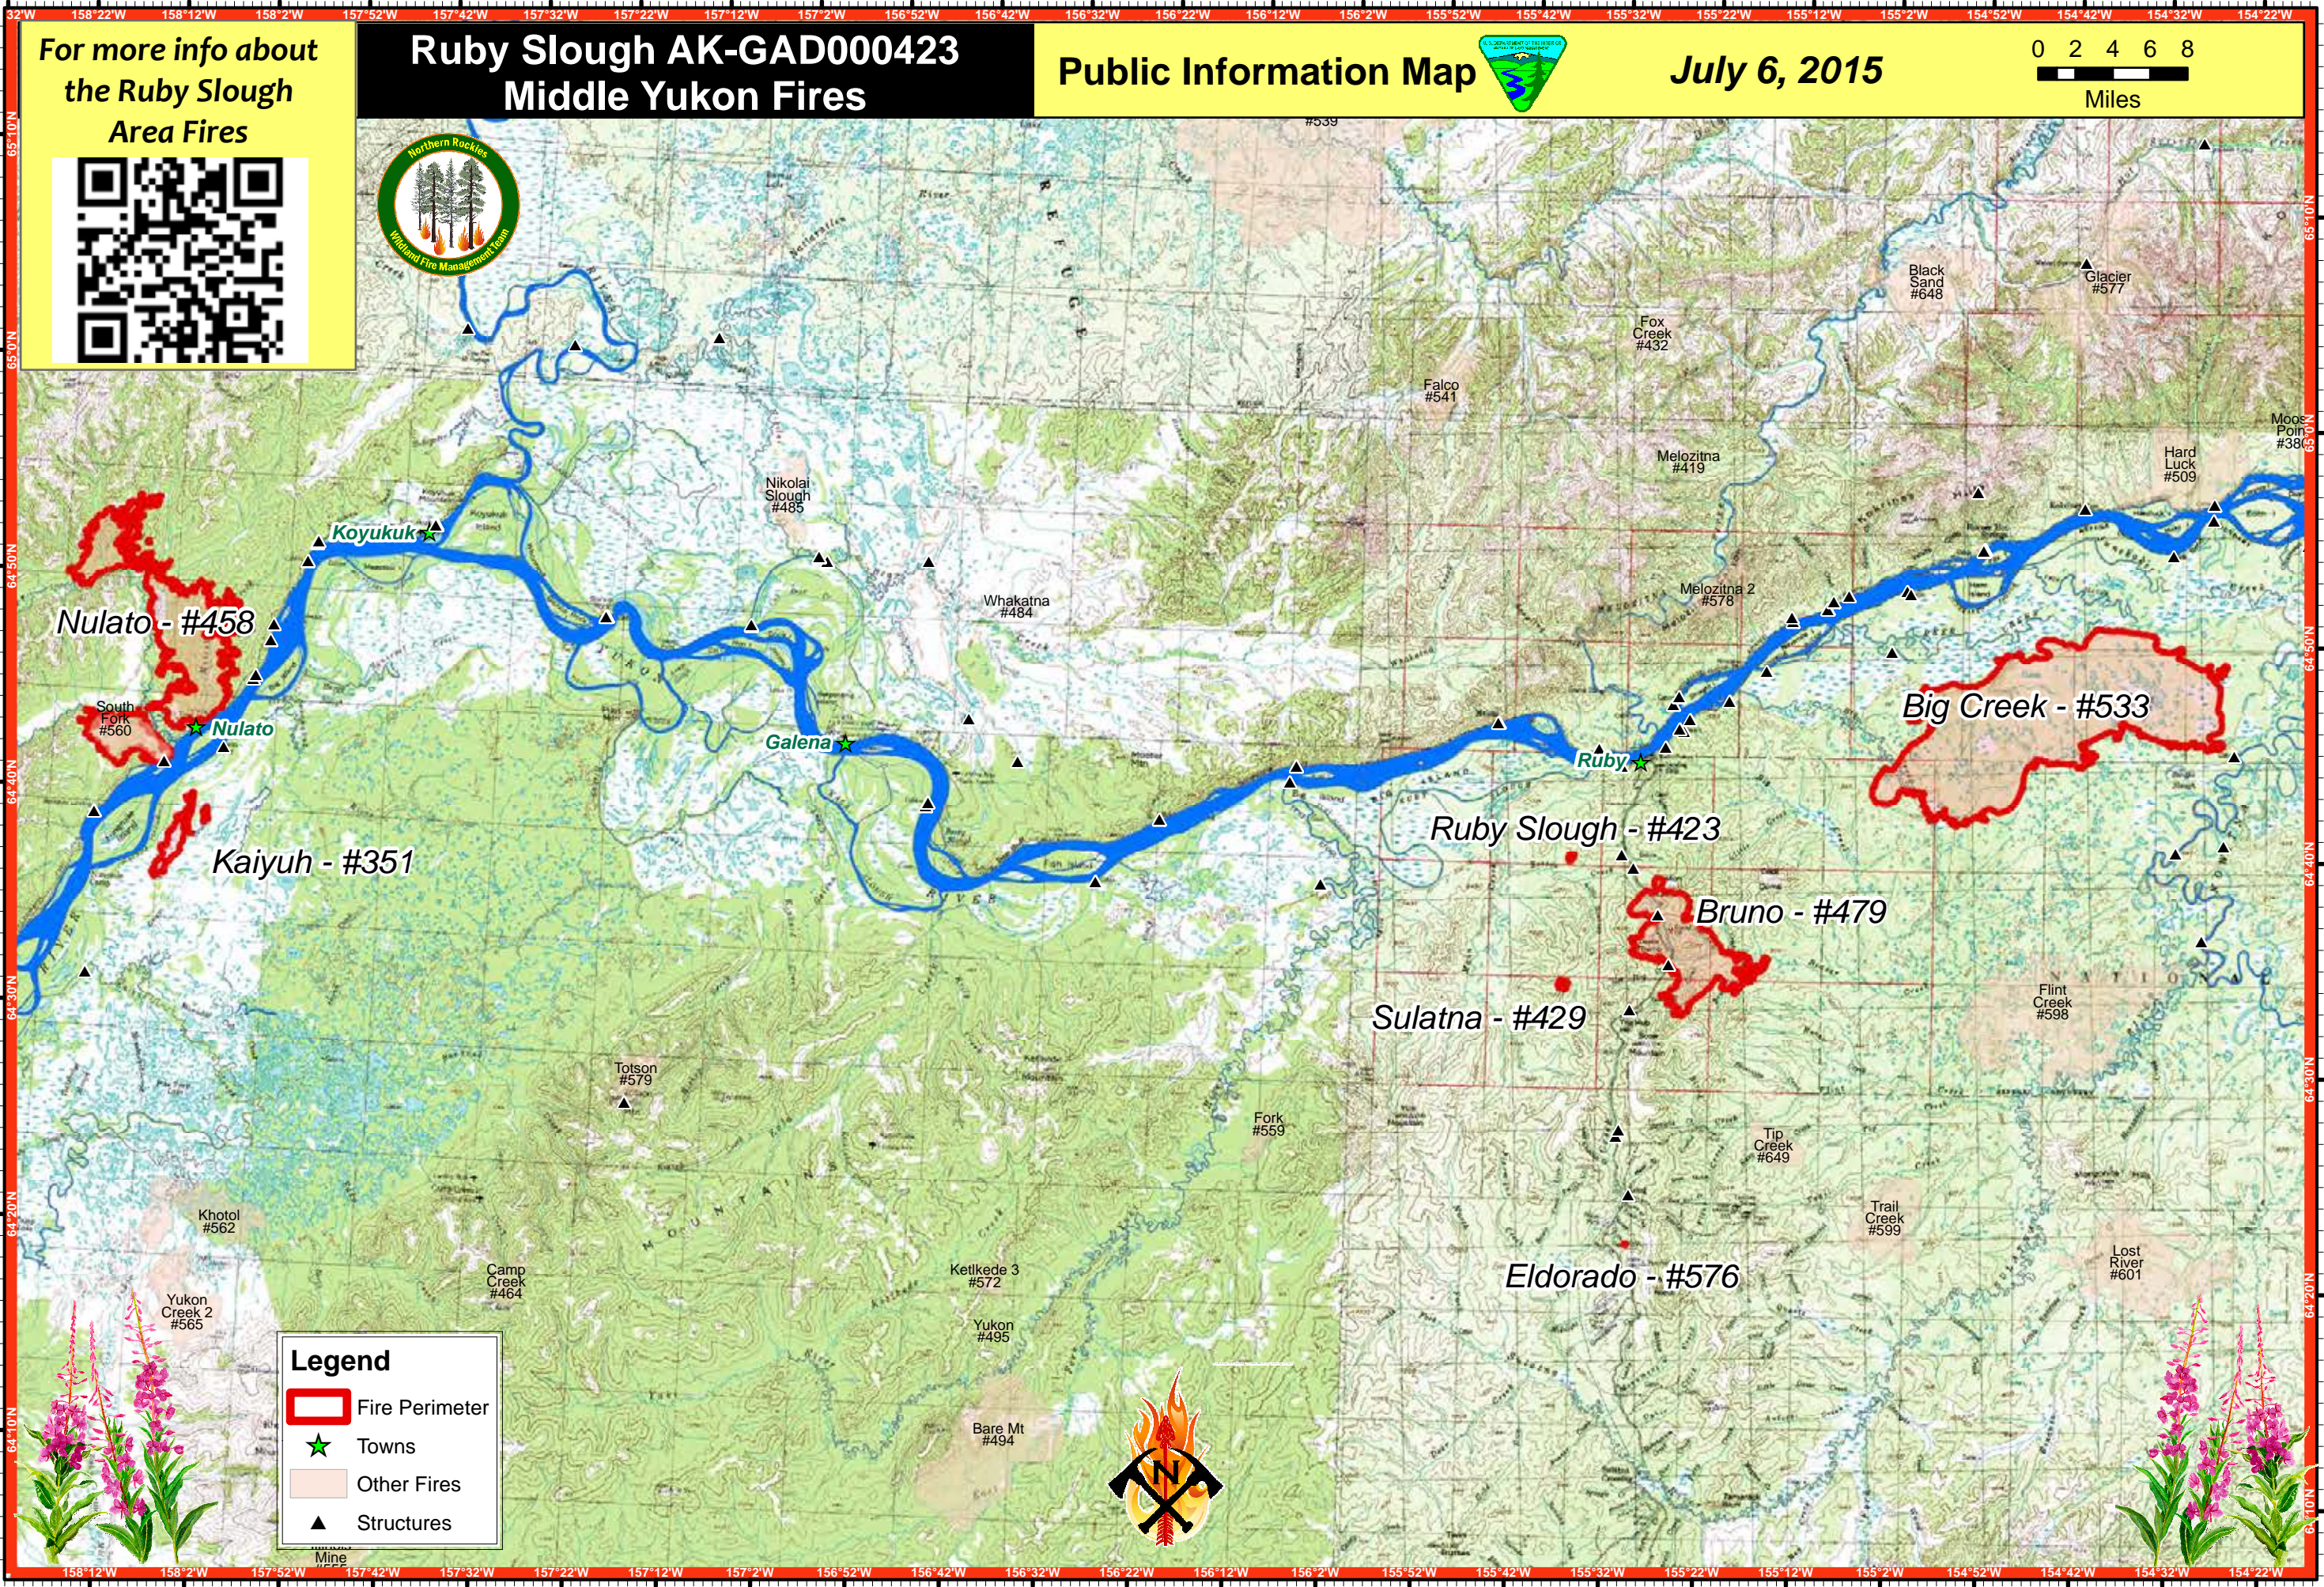

For more info about the Ruby Slough Area Fires

# Ruby Slough AK-GAD000423 Middle Yukon Fires

Public Information Map

July 6, 2015

Nulato - #458

Kaiyuh - #351

Galena

Ruby Slough - #423

Bruno - #479

Sulatna - #429

Eldorado - #576

Big Creek - #533

**Legend**

-  Fire Perimeter
-  Towns
-  Other Fires
-  Structures