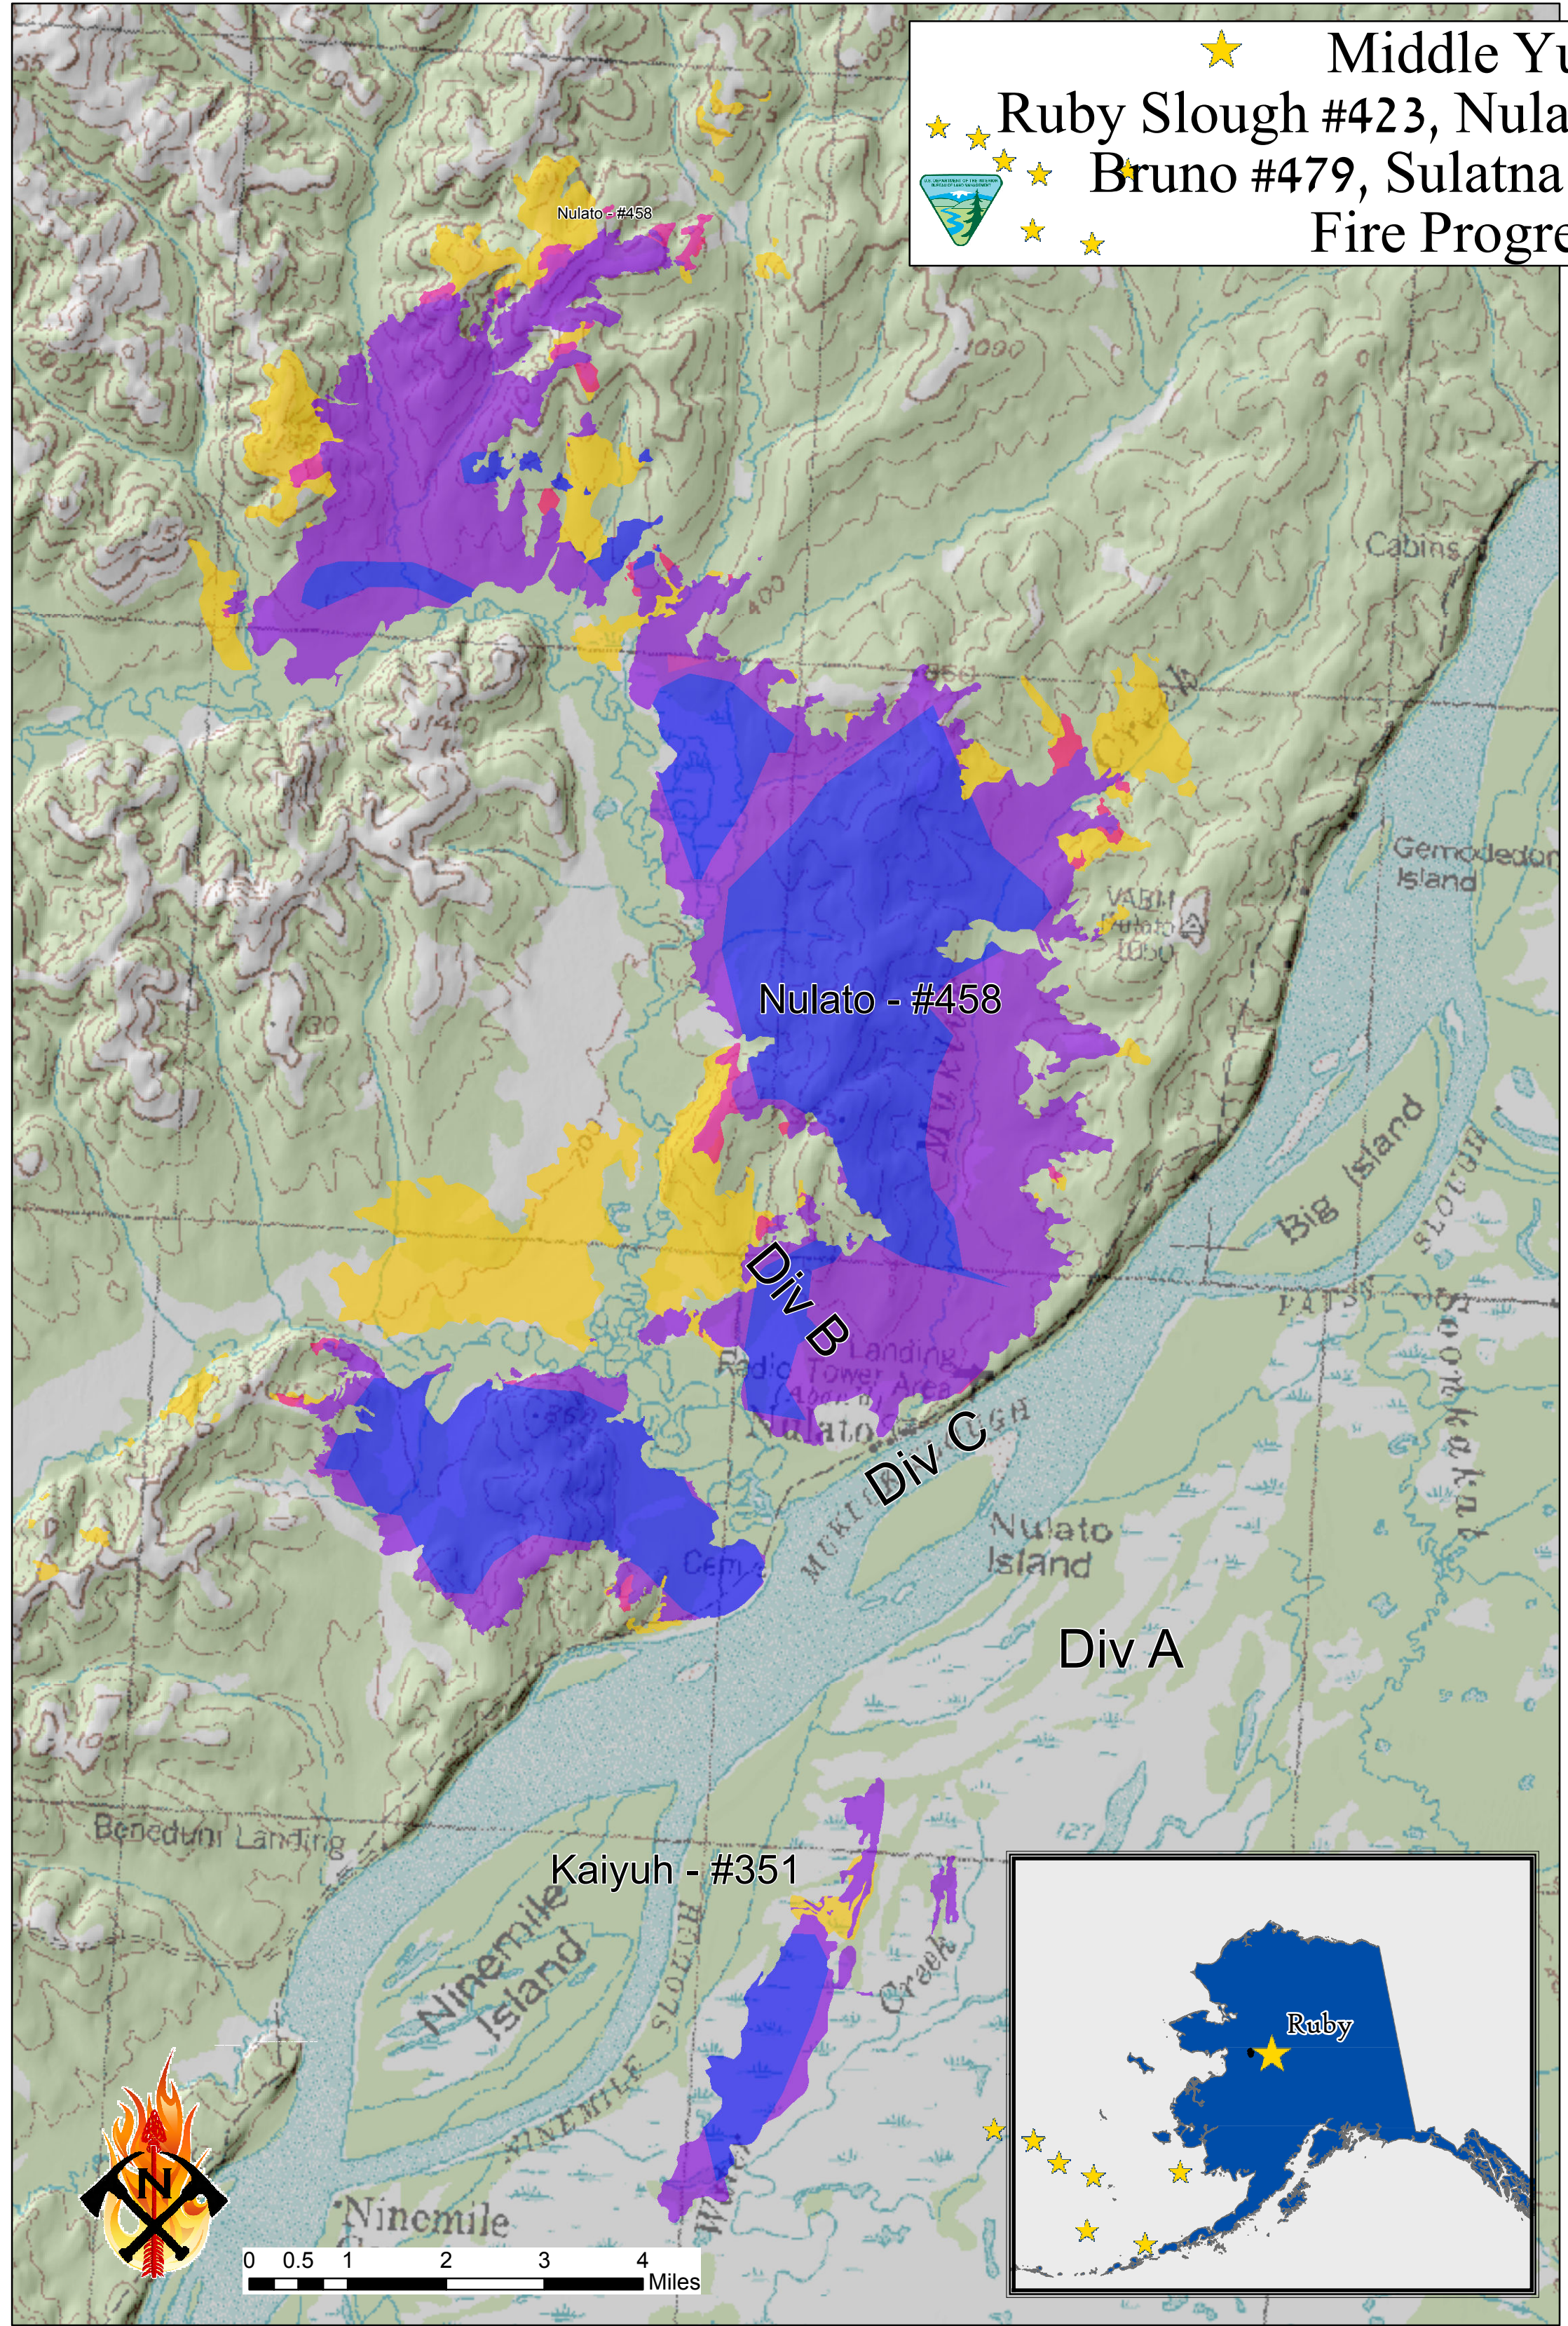

★ Middle Yukon Fires
 ★ Ruby Slough #423, Nulato #458, Big Creek #533,
 ★ Bruno #479, Sulatna #429, Eldorado #576
 ★ Fire Progression Map

Legend

Progression

Blue	2015-06-25
Purple	2015-06-26
Magenta	2015-06-27
Pink	2015-06-28
Light Pink	2015-06-29
Red-Pink	2015-06-30
Red	2015-07-01
Orange-Red	2015-07-02
Orange	2015-07-03
Light Orange	2015-07-04
Yellow-Orange	2015-07-05
Yellow	2015-07-06