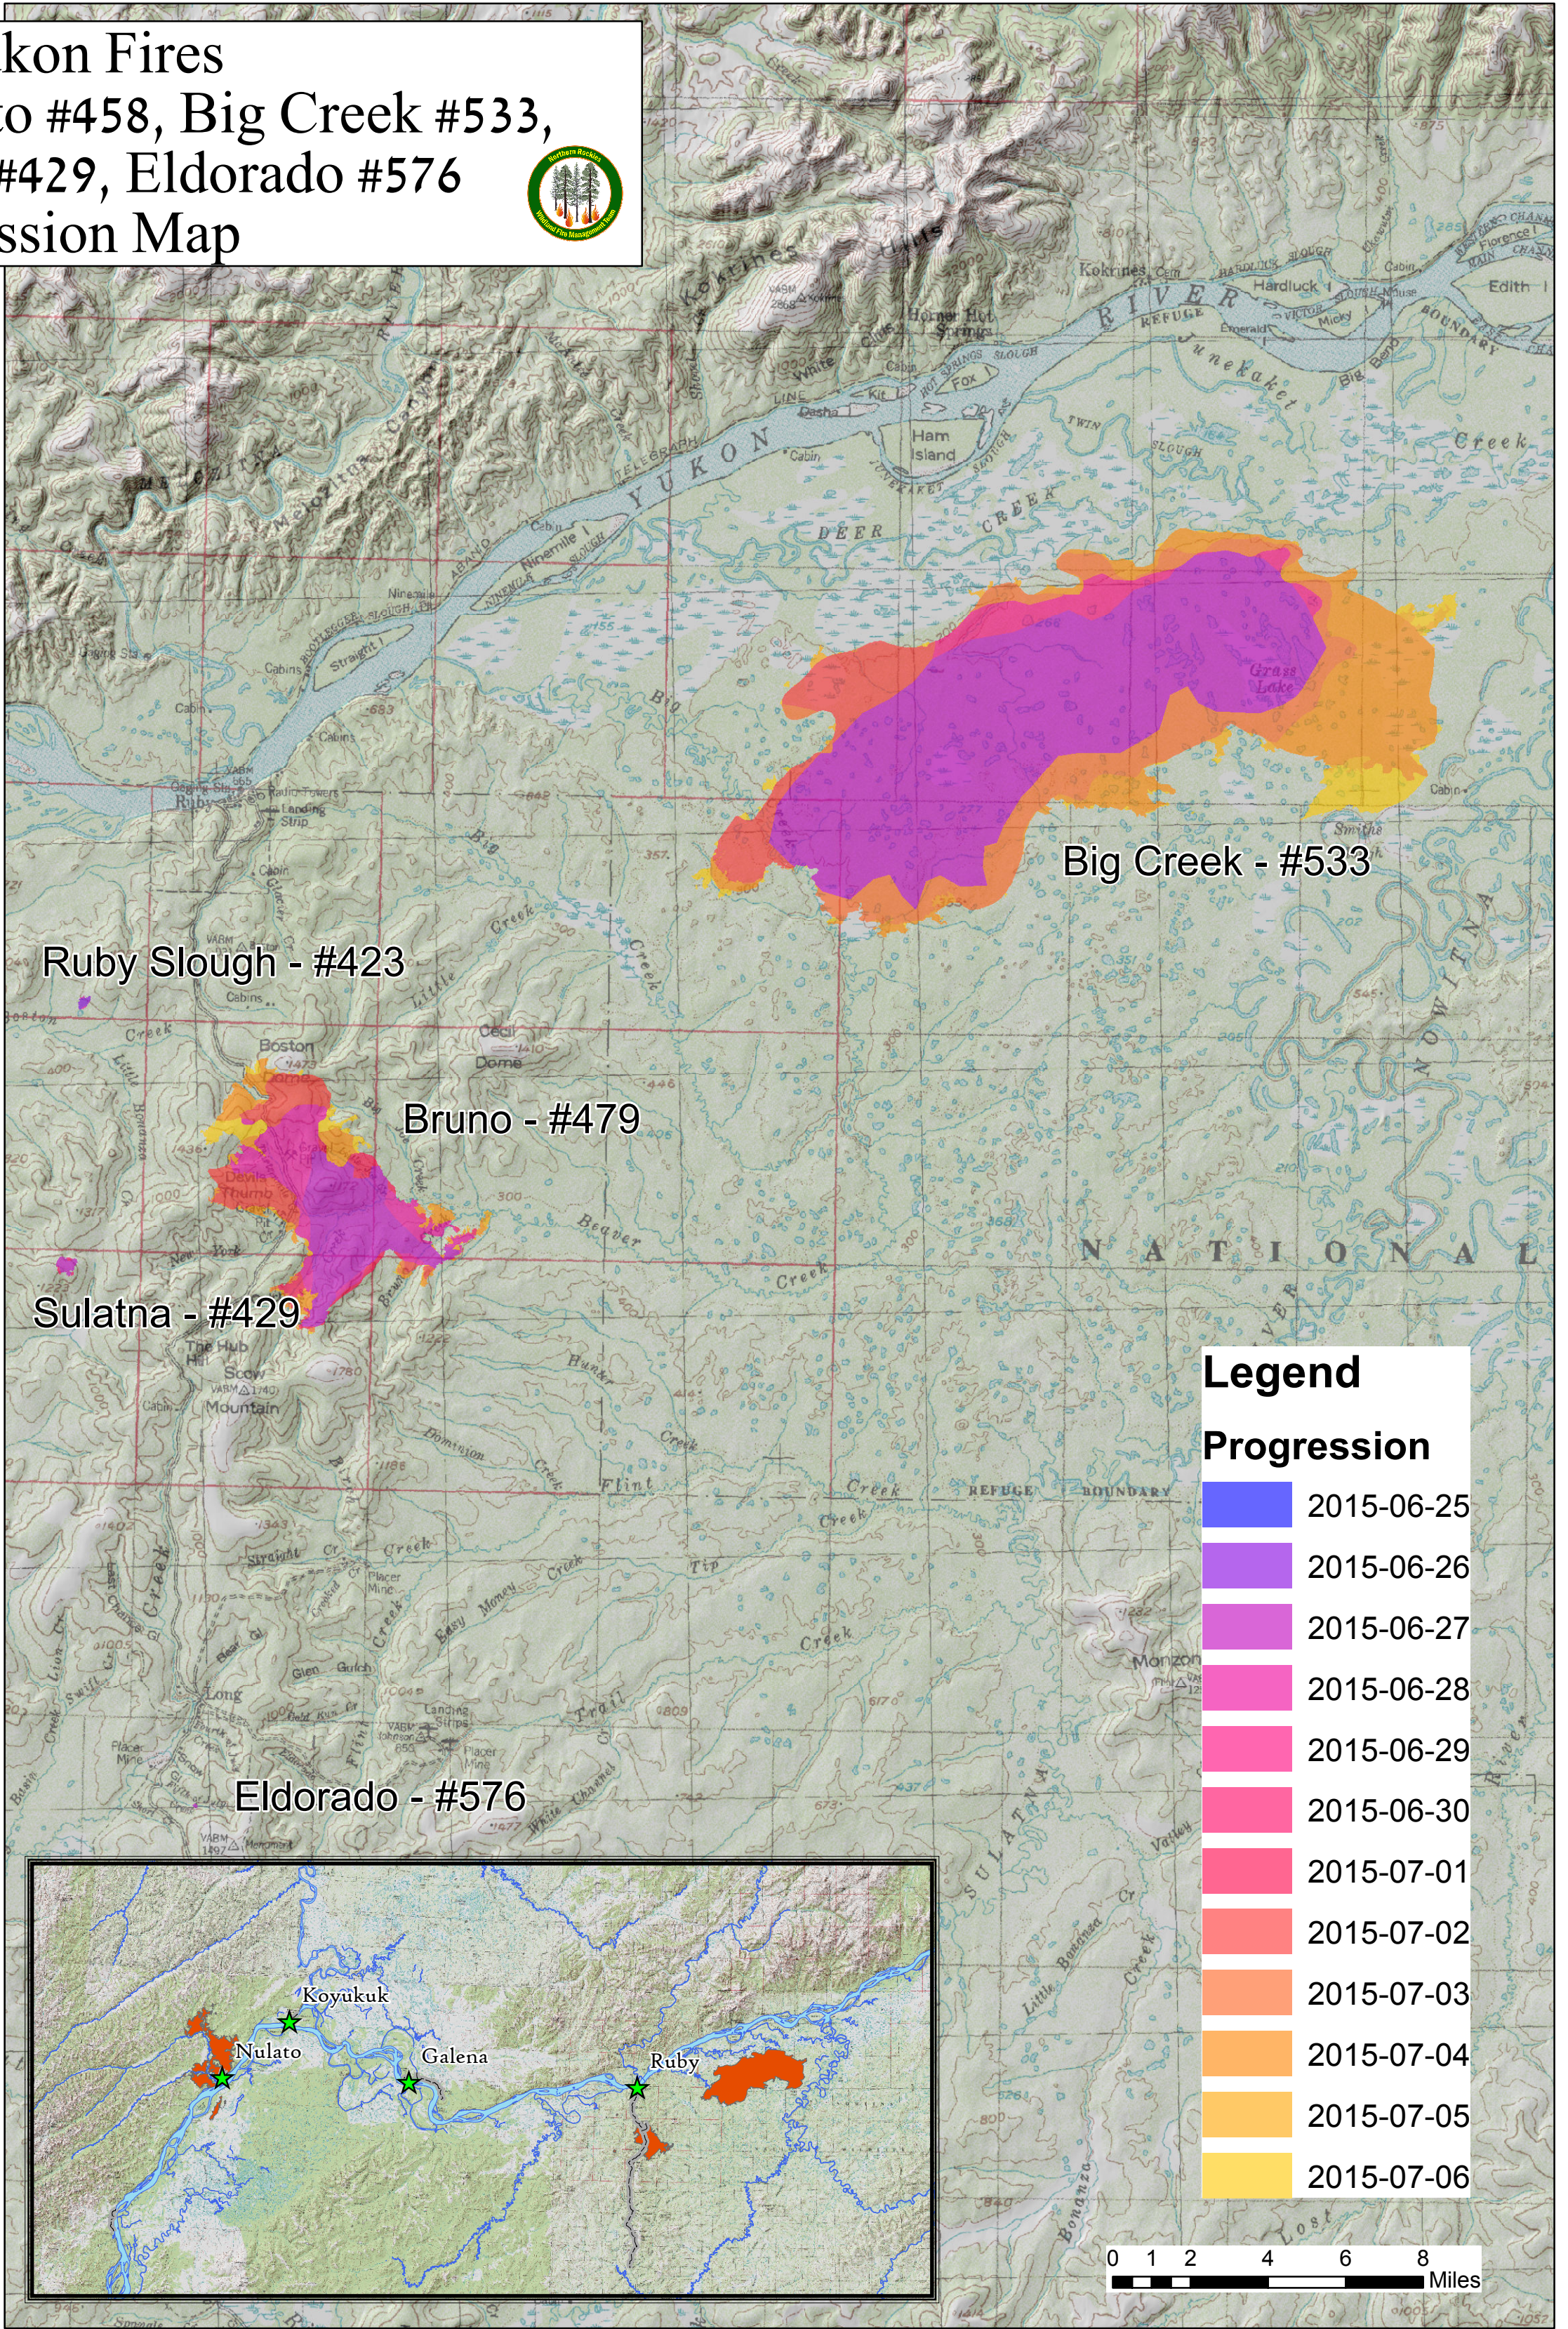

★ Middle Yukon Fires
 ★ Ruby Slough #423, Nulato #458, Big Creek #533,
 ★ Bruno #479, Sulatna #429, Eldorado #576
 ★ Fire Progression Map

Legend

Progression

Blue	2015-06-25
Purple	2015-06-26
Magenta	2015-06-27
Pink	2015-06-28
Light Pink	2015-06-29
Red-Pink	2015-06-30
Red	2015-07-01
Orange-Red	2015-07-02
Orange	2015-07-03
Light Orange	2015-07-04
Yellow-Orange	2015-07-05
Yellow	2015-07-06