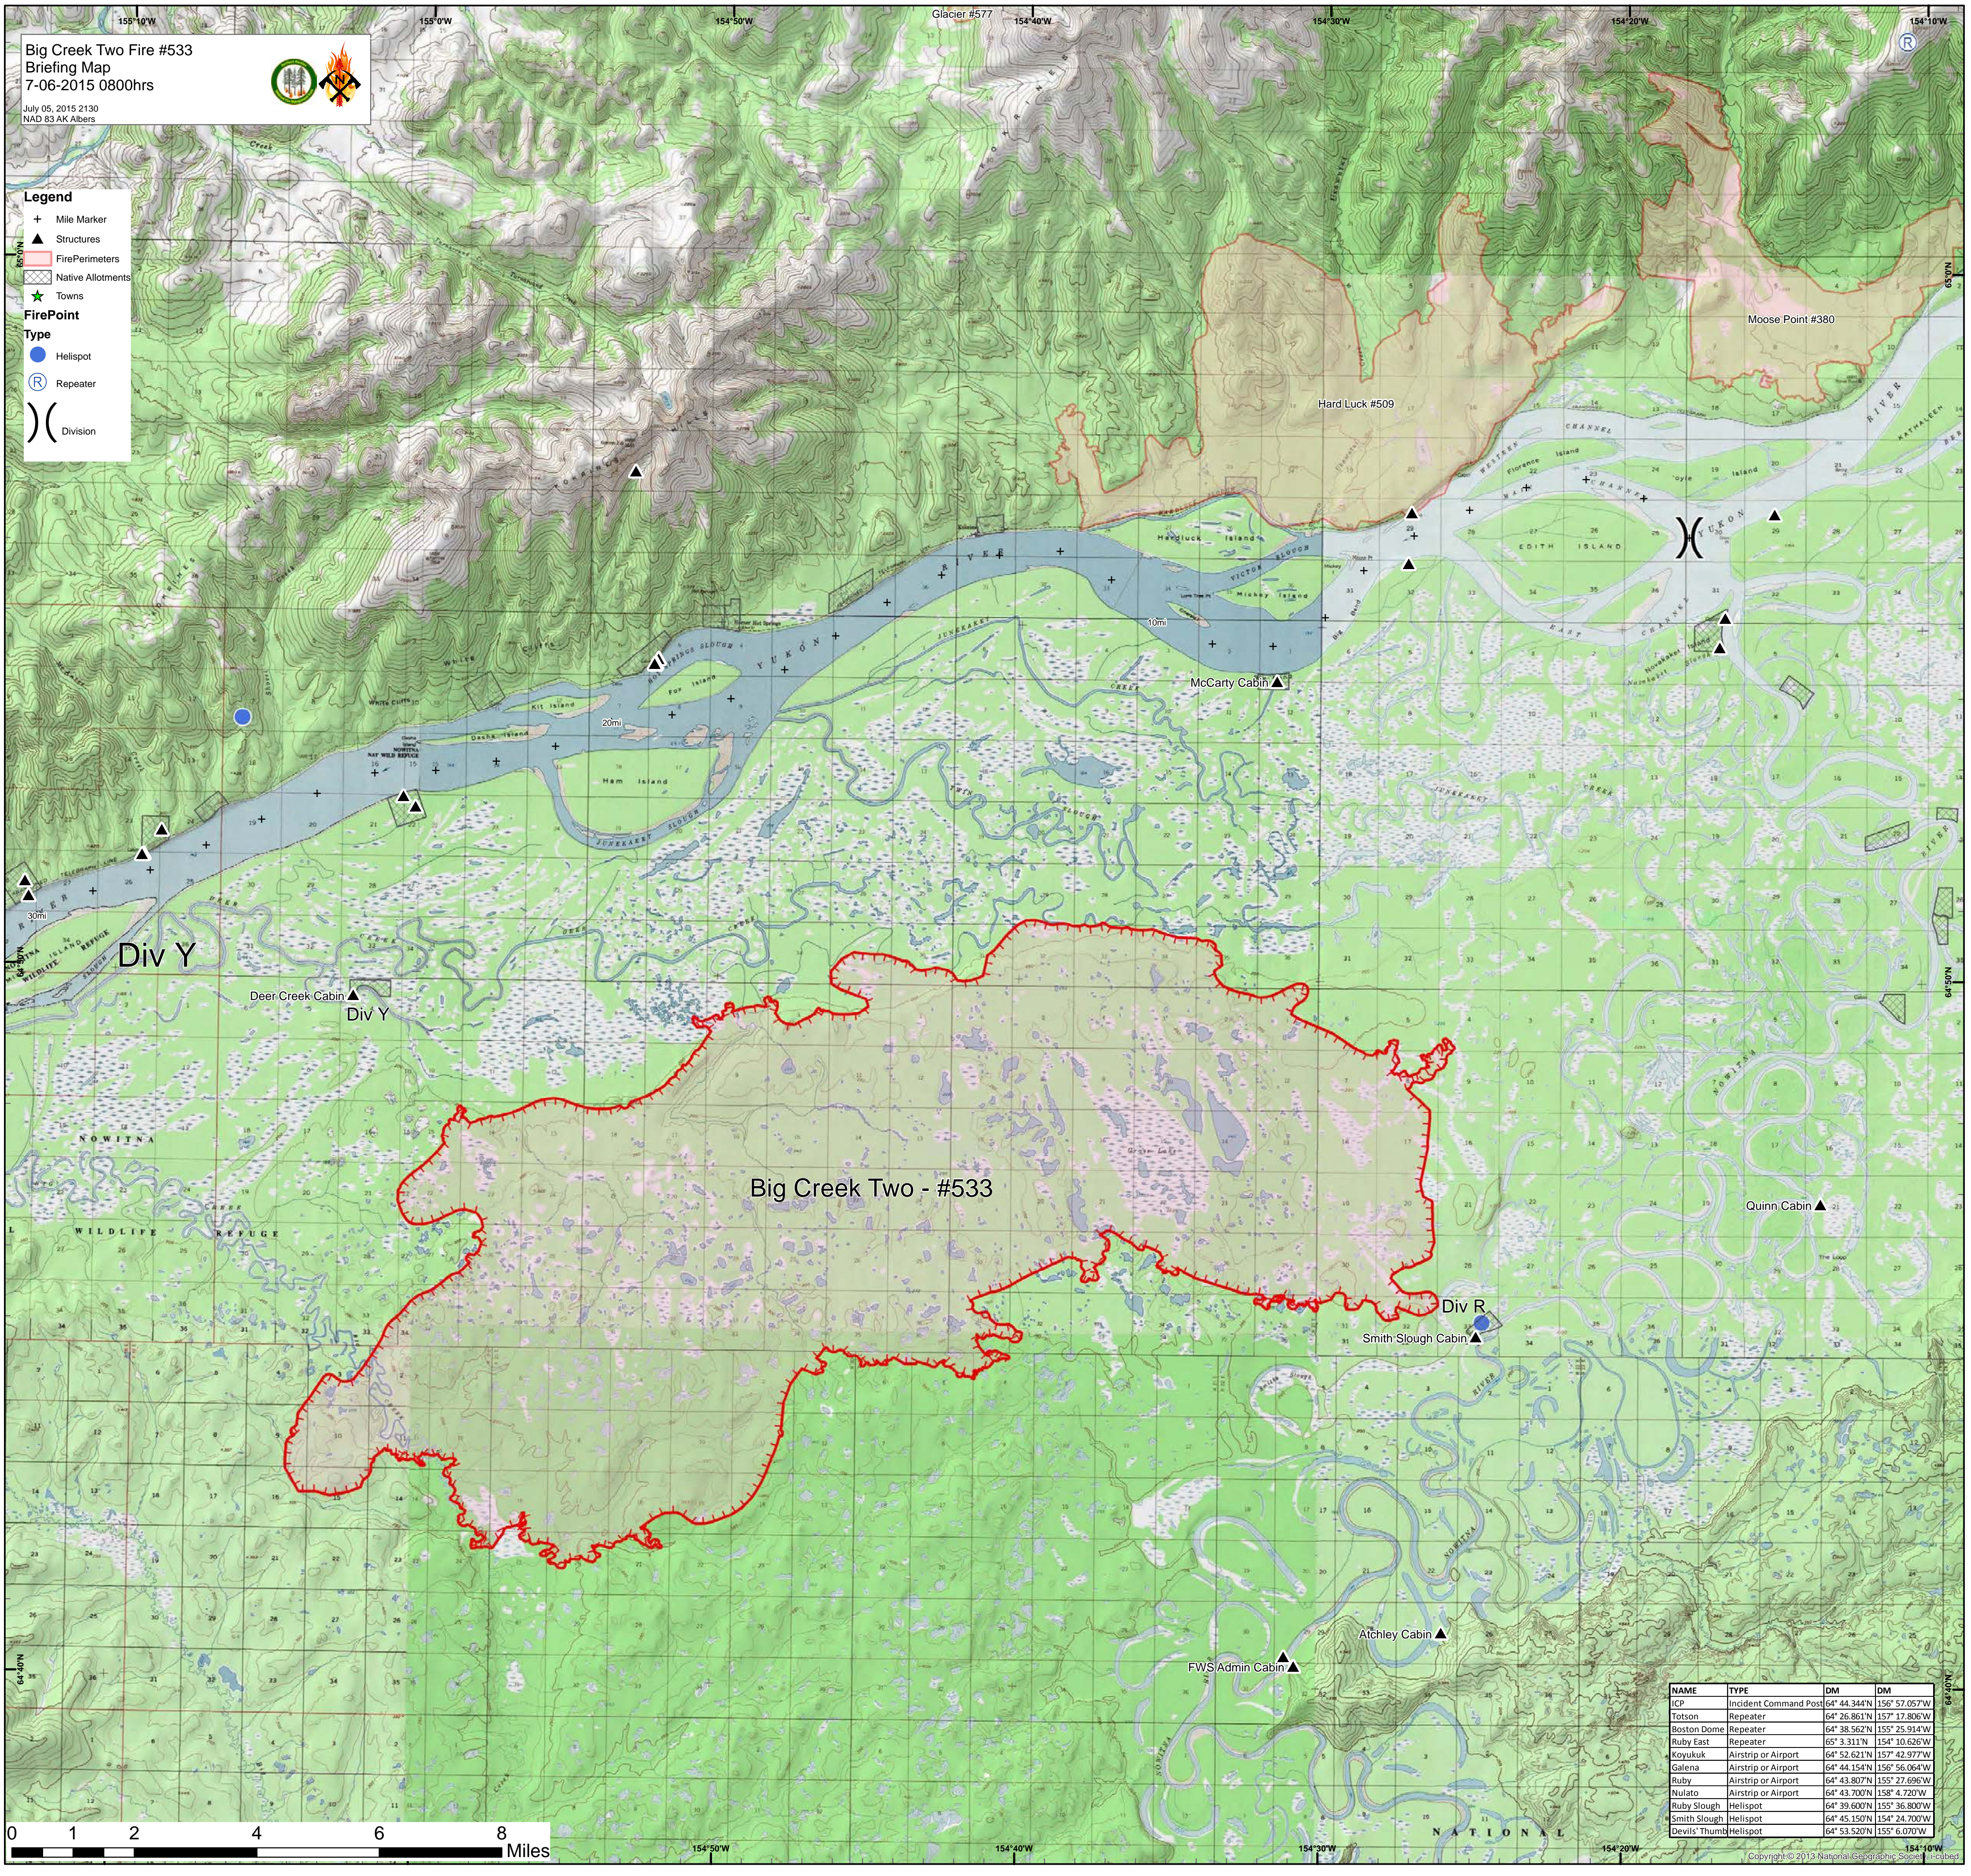

Big Creek Two Fire #533  
Briefing Map  
7-06-2015 0800hrs

July 05, 2015 2130  
NAD 83 AK Albers

- Legend**
- + Mile Marker
  - ▲ Structures
  - ▭ Fire Perimeters
  - ▨ Native Allotments
  - ★ Towns
  - FirePoint**
  - Type
  - Helispot
  - Ⓡ Repeater
  - )) Division

NAME	TYPE	DM	DM
ICP	Incident Command Post	64° 44.344'N	156° 57.057'W
Totson	Repeater	64° 26.861'N	157° 17.806'W
Boston Dome	Repeater	64° 38.562'N	155° 25.914'W
Ruby East	Repeater	65° 3.311'N	154° 10.626'W
Koyukuk	Airstrip or Airport	64° 52.621'N	157° 42.977'W
Galena	Airstrip or Airport	64° 44.154'N	156° 56.064'W
Ruby	Airstrip or Airport	64° 43.807'N	155° 27.696'W
Nulato	Airstrip or Airport	64° 43.700'N	158° 4.720'W
Ruby Slough	Helispot	64° 39.600'N	155° 36.800'W
Smith Slough	Helispot	64° 45.150'N	154° 24.700'W
Devils Thumb	Helispot	64° 53.520'N	155° 6.070'W

0 1 2 4 6 8 Miles