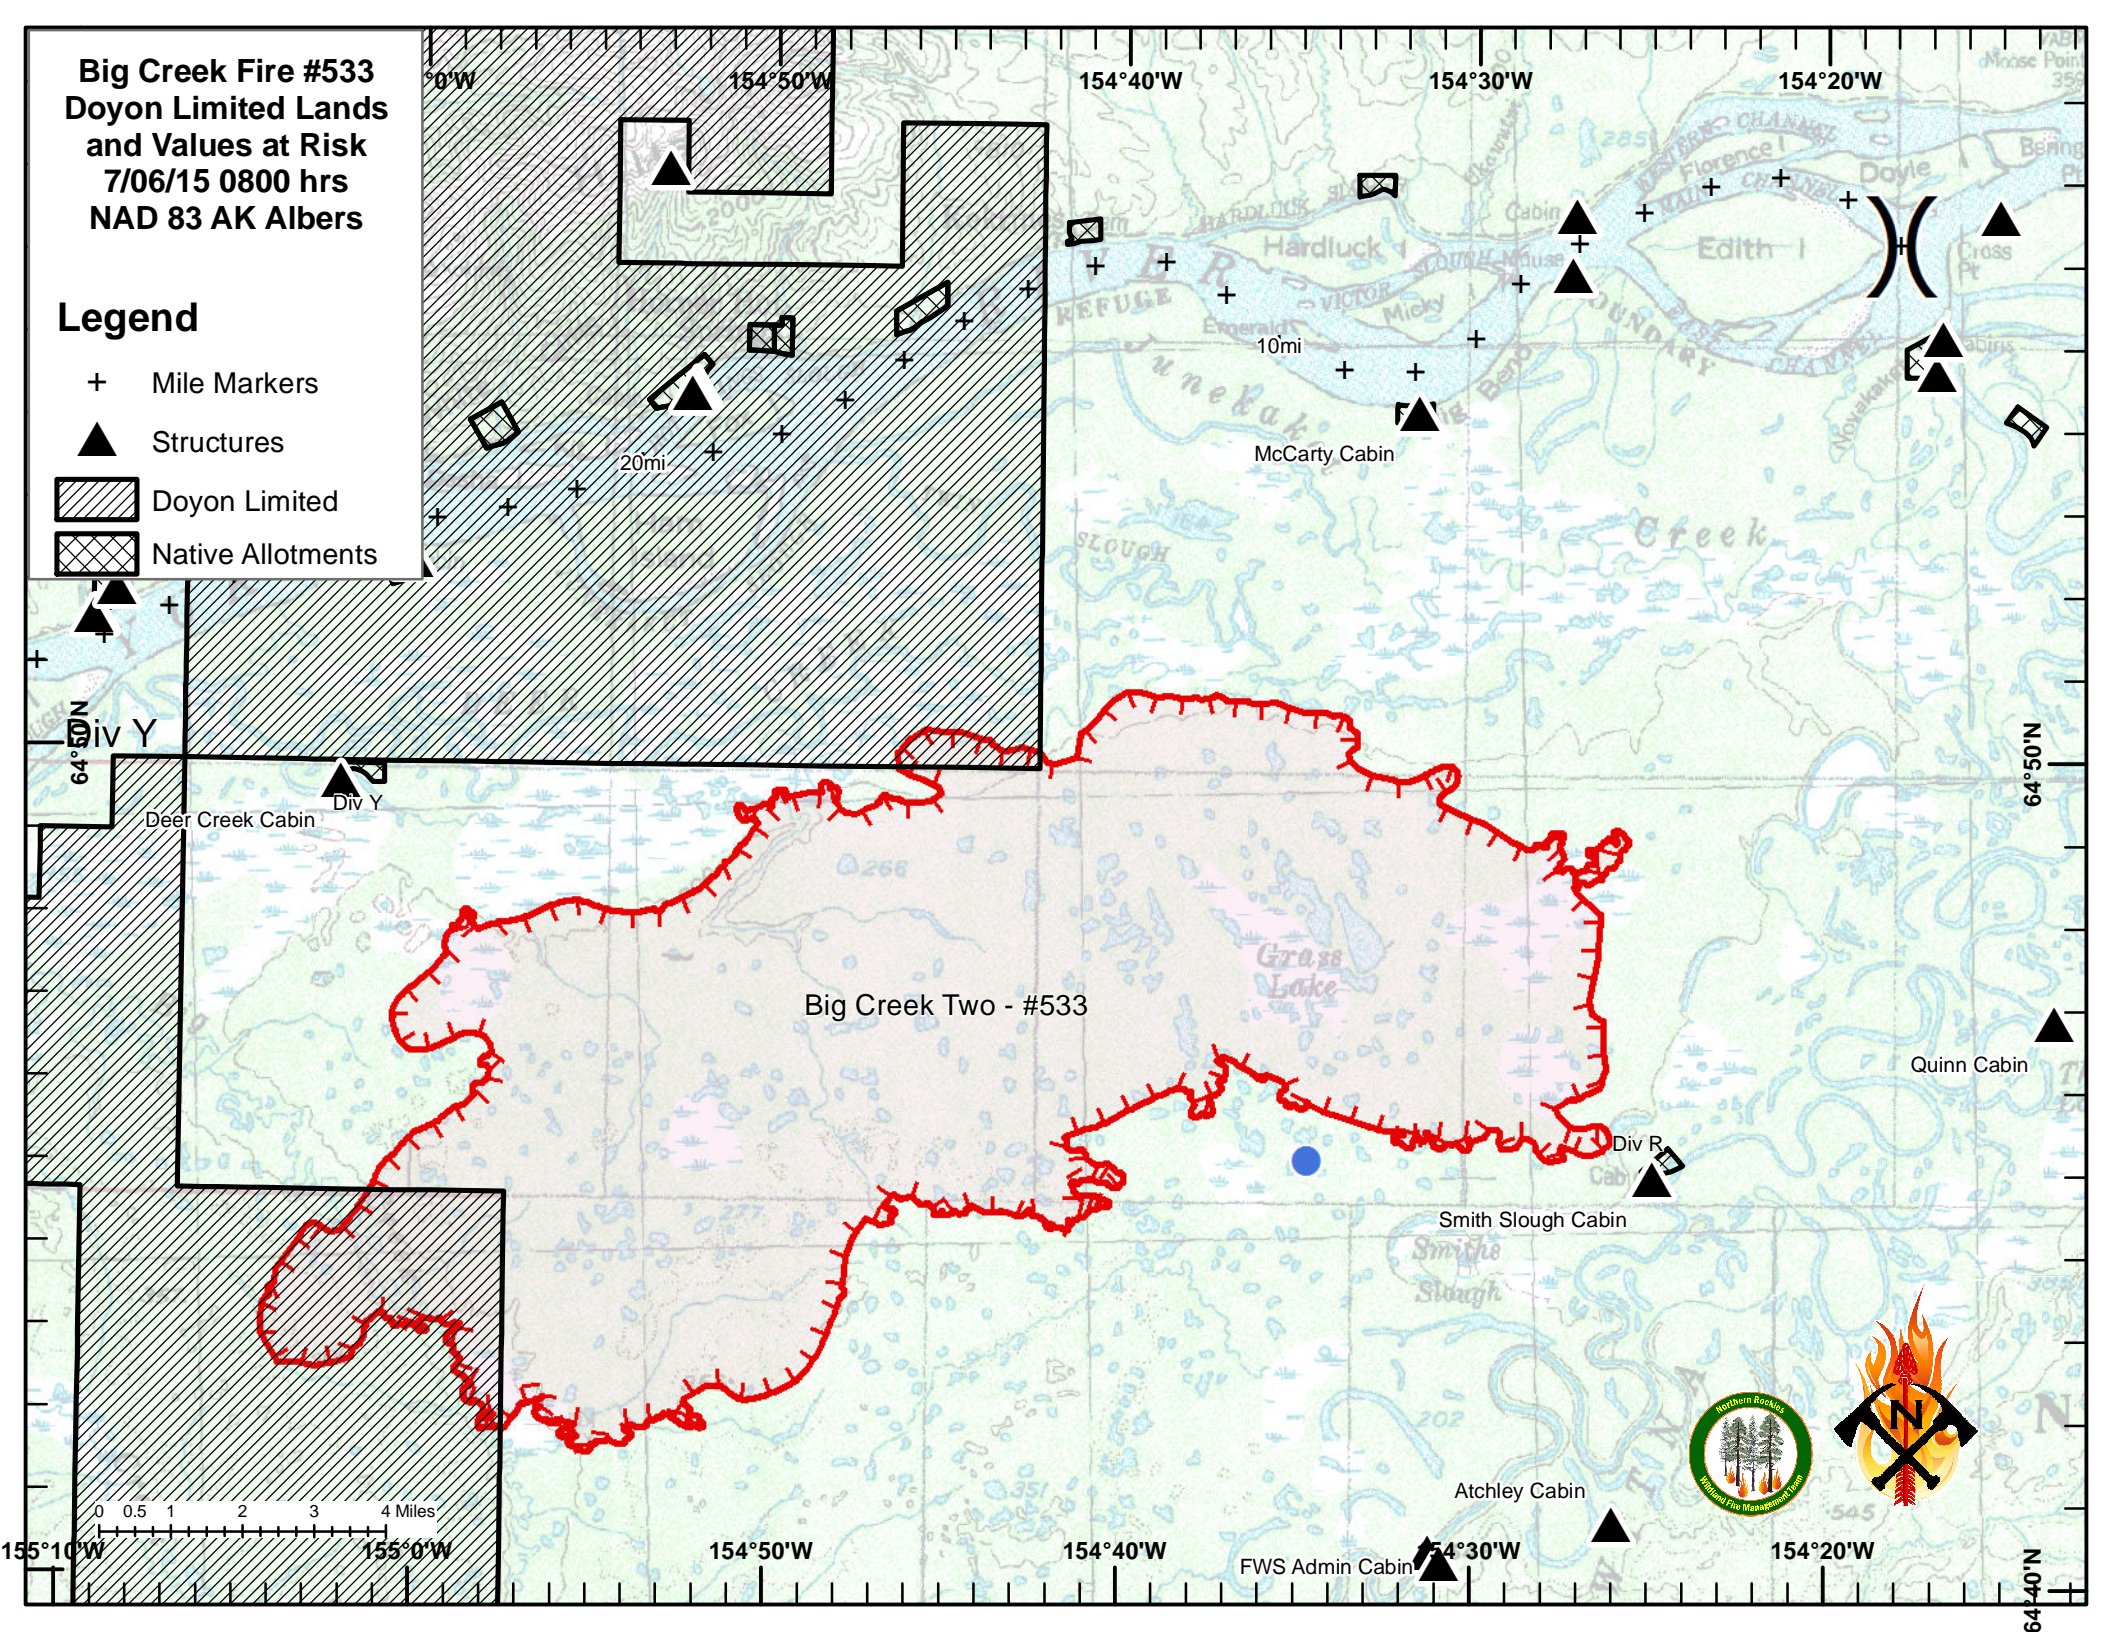

Big Creek Fire #533
Doyon Limited Lands
and Values at Risk
7/06/15 0800 hrs
NAD 83 AK Albers

Legend

- + Mile Markers
- ▲ Structures
- ▨ Doyon Limited
- ▩ Native Allotments

Big Creek Two - #533

McCarthy Cabin

Deer Creek Cabin

Smith Slough Cabin

Atchley Cabin

FWS Admin Cabin

Quinn Cabin

0 0.5 1 2 3 4 Miles