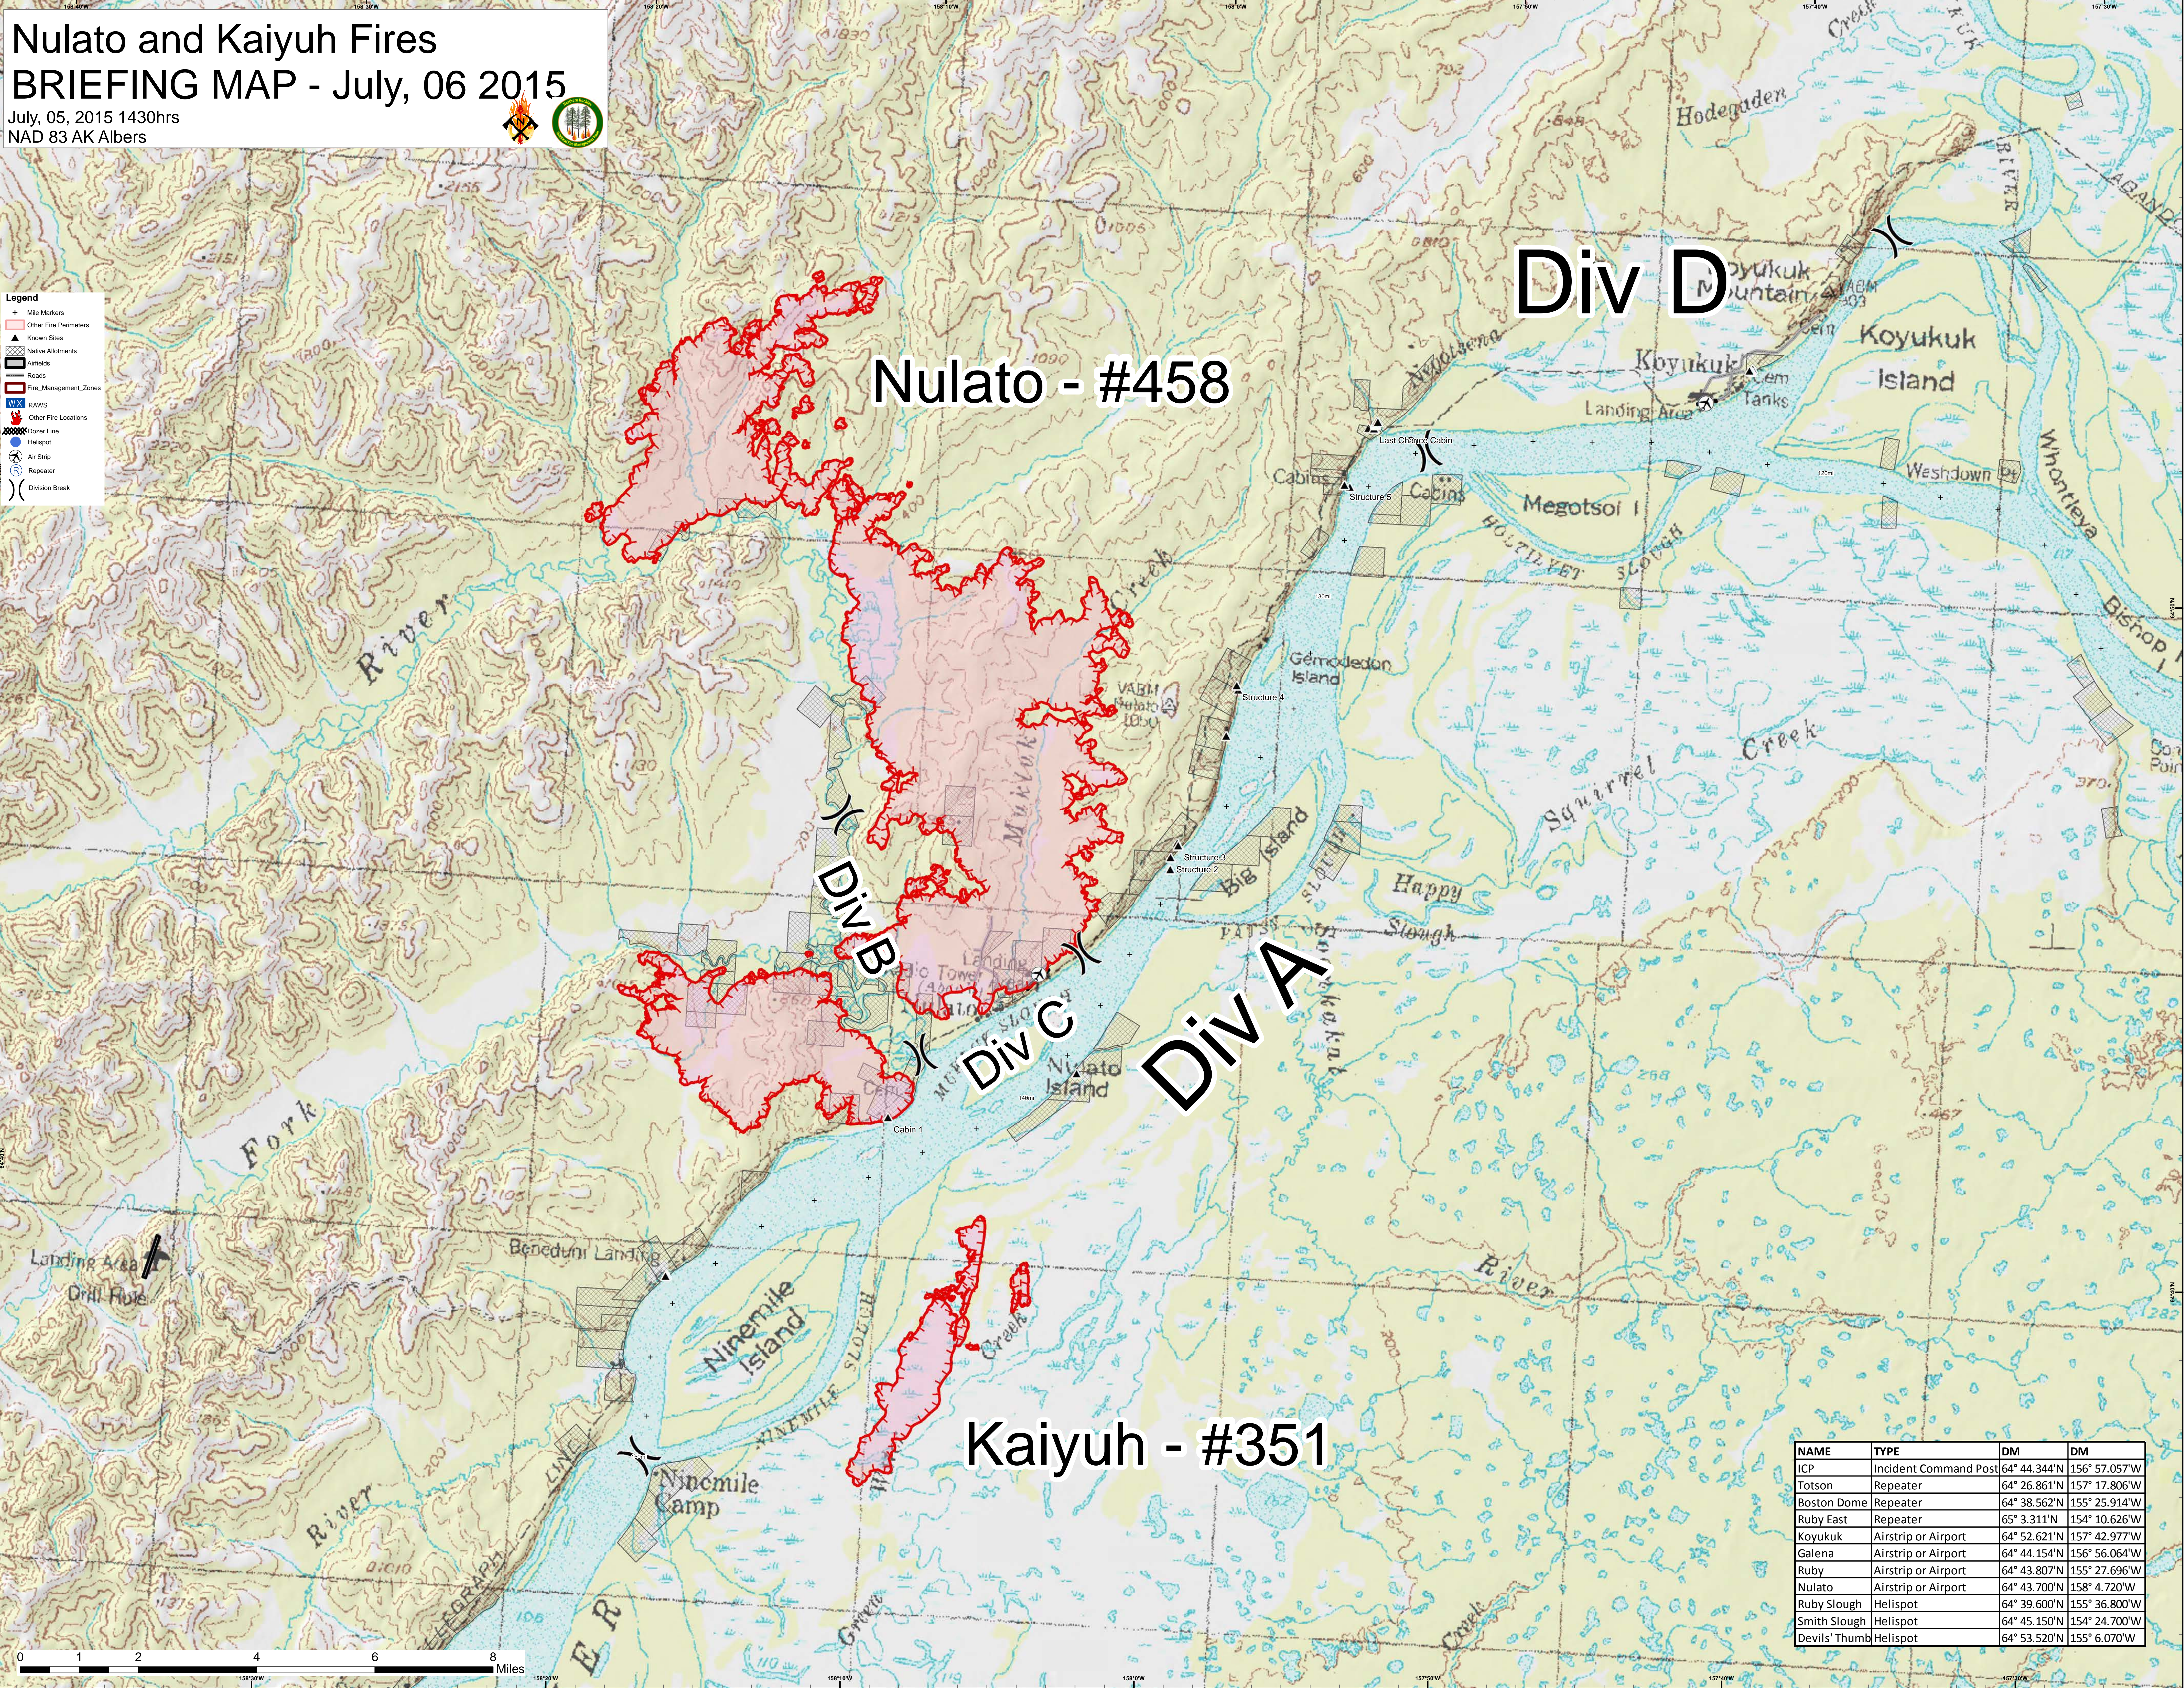

# Nulato and Kaiyuh Fires

## BRIEFING MAP - July, 06 2015

July, 05, 2015 1430hrs  
NAD 83 AK Albers

- Legend**
- + Mile Markers
  - Other Fire Perimeters
  - Known Sites
  - Native Allotments
  - Airfields
  - Roads
  - Fire Management Zones
  - RAWS
  - Other Fire Locations
  - Dozer Line
  - Helispot
  - Air Strip
  - Repeater
  - Division Break

Nulato - #458

Div D

Div B

Div C

Div A

Kaiyuh - #351

NAME	TYPE	DM	DM
ICP	Incident Command Post	64° 44.344'N	156° 57.057'W
Totson	Repeater	64° 26.861'N	157° 17.806'W
Boston Dome	Repeater	64° 38.562'N	155° 25.914'W
Ruby East	Repeater	65° 3.311'N	154° 10.626'W
Koyukuk	Airstrip or Airport	64° 52.621'N	157° 42.977'W
Galena	Airstrip or Airport	64° 44.154'N	156° 56.064'W
Ruby	Airstrip or Airport	64° 43.807'N	155° 27.696'W
Nulato	Airstrip or Airport	64° 43.700'N	158° 4.720'W
Ruby Slough	Helispot	64° 39.600'N	155° 36.800'W
Smith Slough	Helispot	64° 45.150'N	154° 24.700'W
Devils' Thumb	Helispot	64° 53.520'N	155° 6.070'W