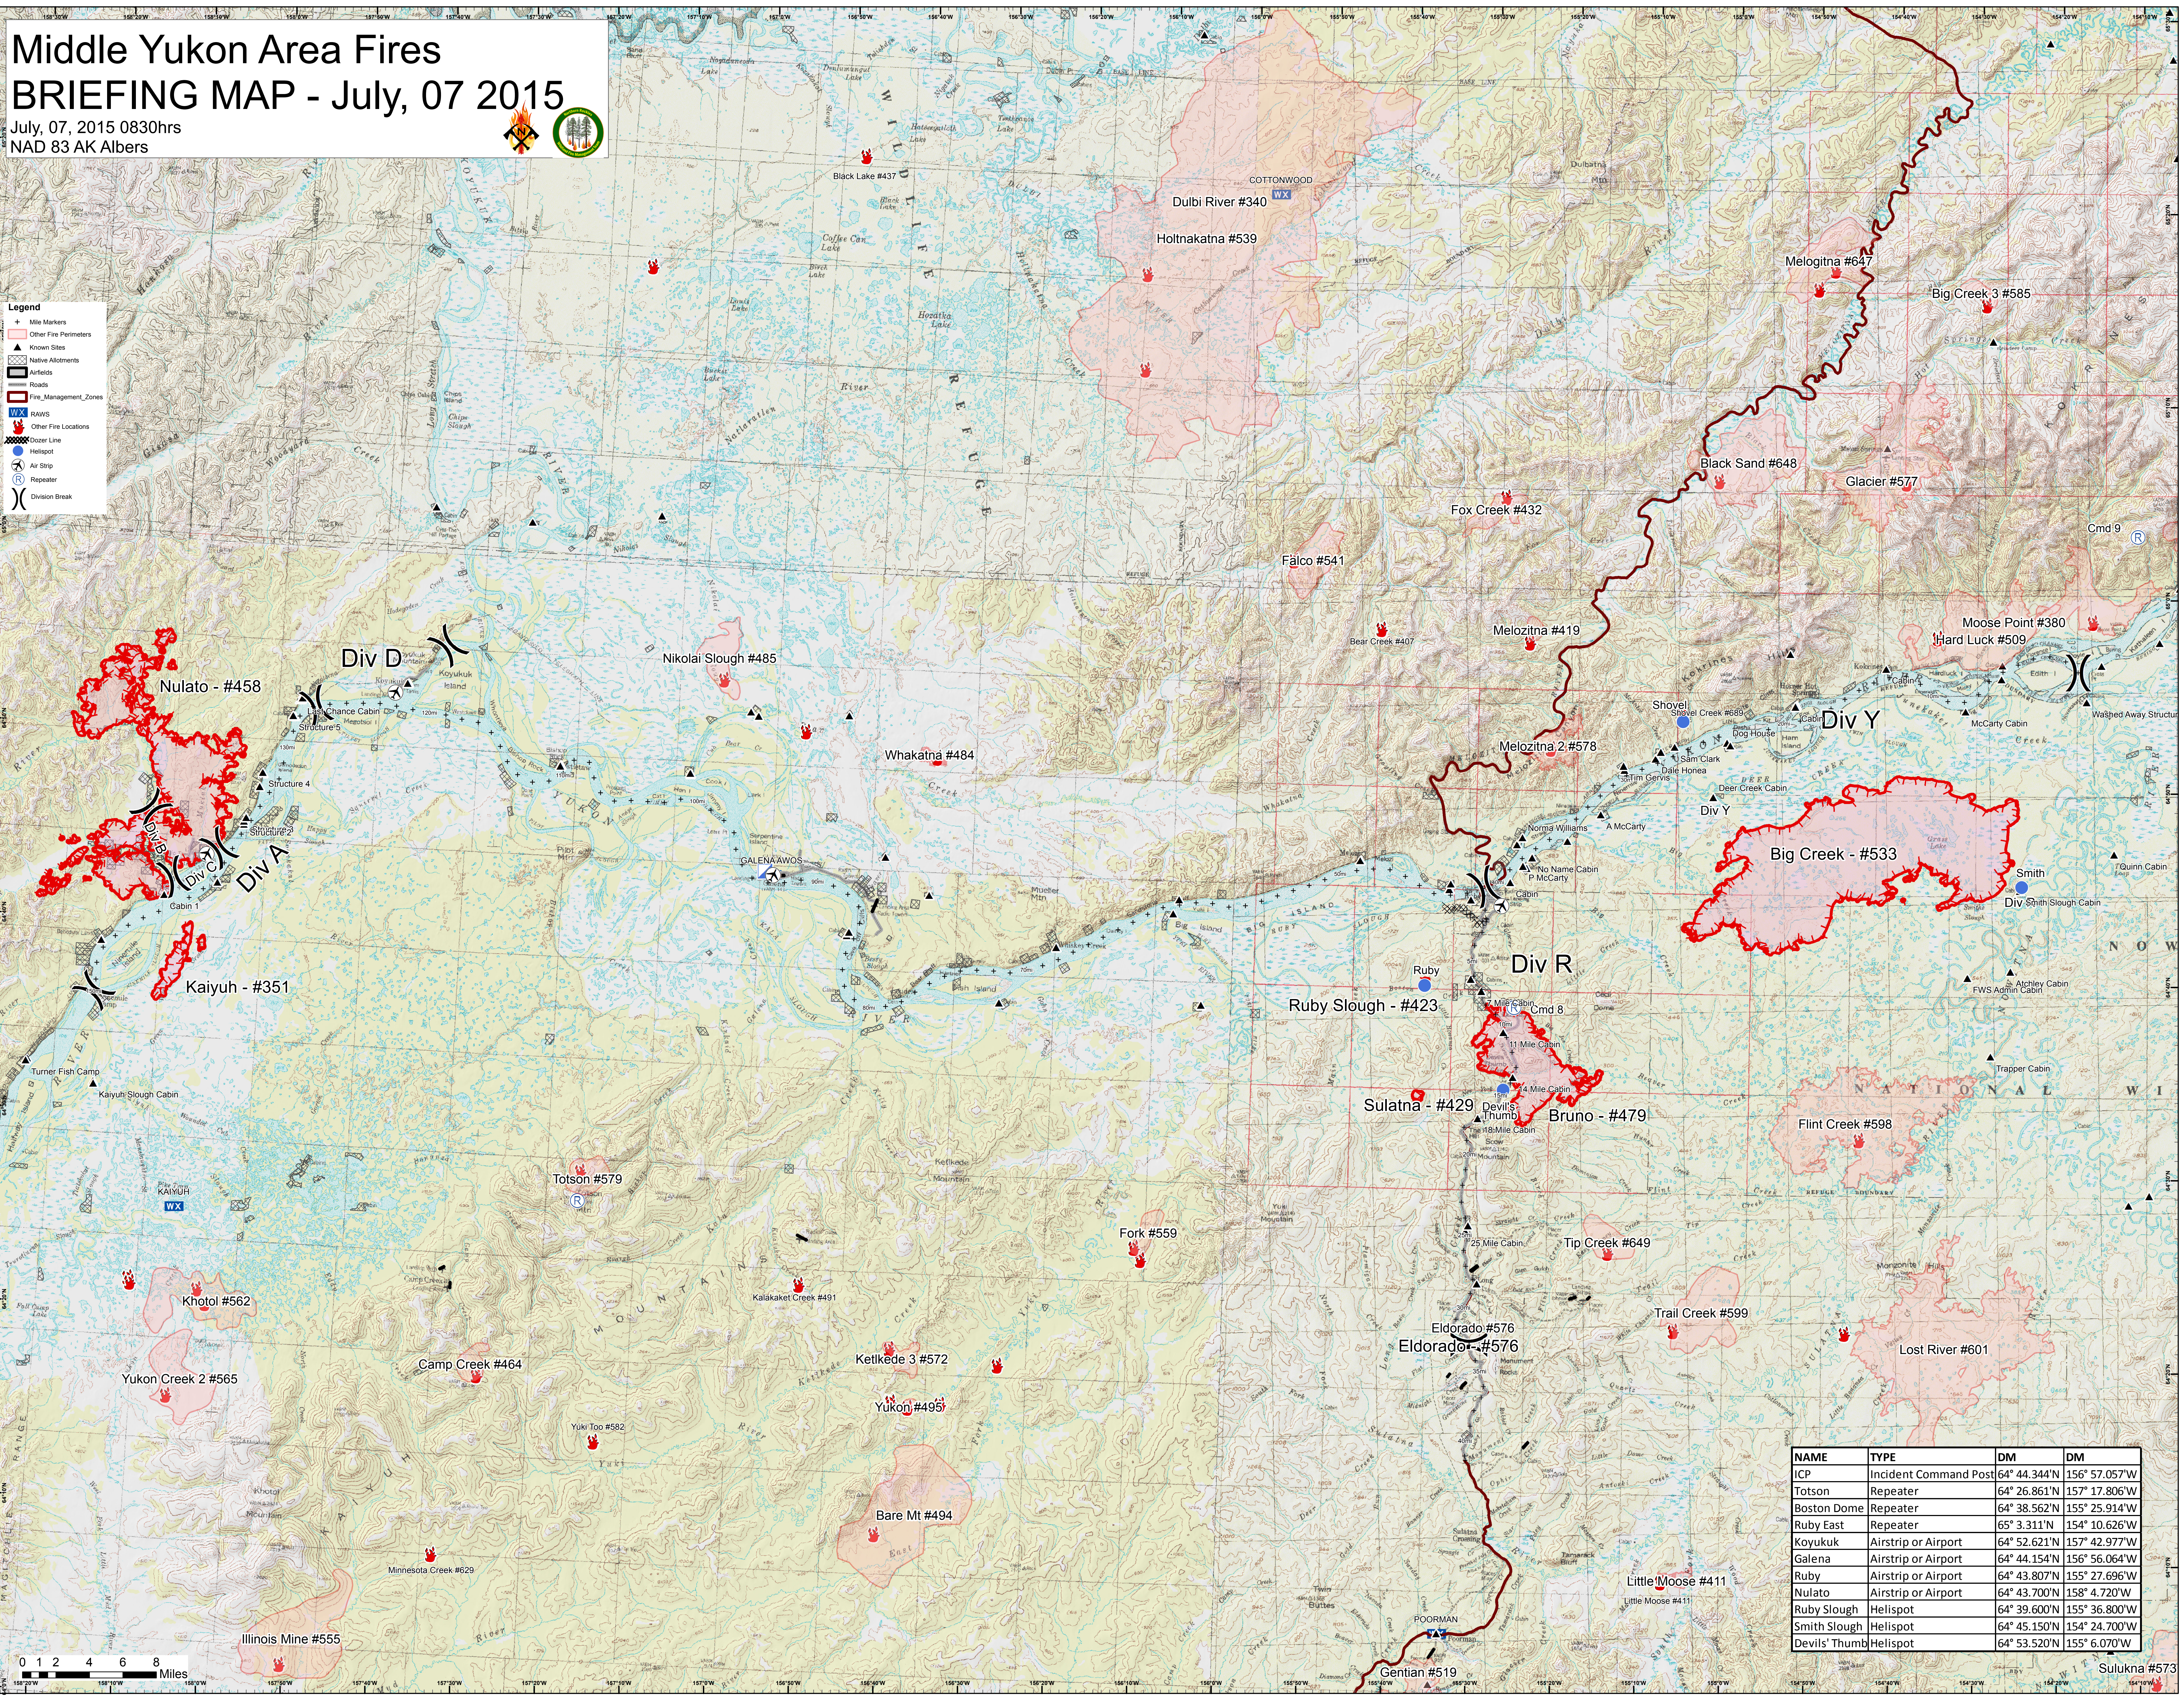

Middle Yukon Area Fires

BRIEFING MAP - July, 07 2015

July, 07, 2015 0830hrs
 NAD 83 AK Albers

- Legend**
- + Mile Markers
 - Other Fire Perimeters
 - Known Sites
 - Native Allotments
 - Airfields
 - Roads
 - Fire Management Zones
 - RAWs
 - Other Fire Locations
 - Dozer Line
 - Helispot
 - Air Strip
 - Repeater
 - Division Break

NAME	TYPE	DM	DM
ICP	Incident Command Post	64° 44.344'N	156° 57.057'W
Totson	Repeater	64° 26.861'N	157° 17.806'W
Boston Dome	Repeater	64° 38.562'N	155° 25.914'W
Ruby East	Repeater	65° 3.311'N	154° 10.626'W
Koyukuk	Airstrip or Airport	64° 52.621'N	157° 42.977'W
Galena	Airstrip or Airport	64° 44.154'N	156° 56.064'W
Ruby	Airstrip or Airport	64° 43.807'N	155° 27.696'W
Nulato	Airstrip or Airport	64° 43.700'N	158° 4.720'W
Ruby Slough	Helispot	64° 39.600'N	155° 36.800'W
Smith Slough	Helispot	64° 45.150'N	154° 24.700'W
Devils' Thumb	Helispot	64° 53.520'N	155° 6.070'W