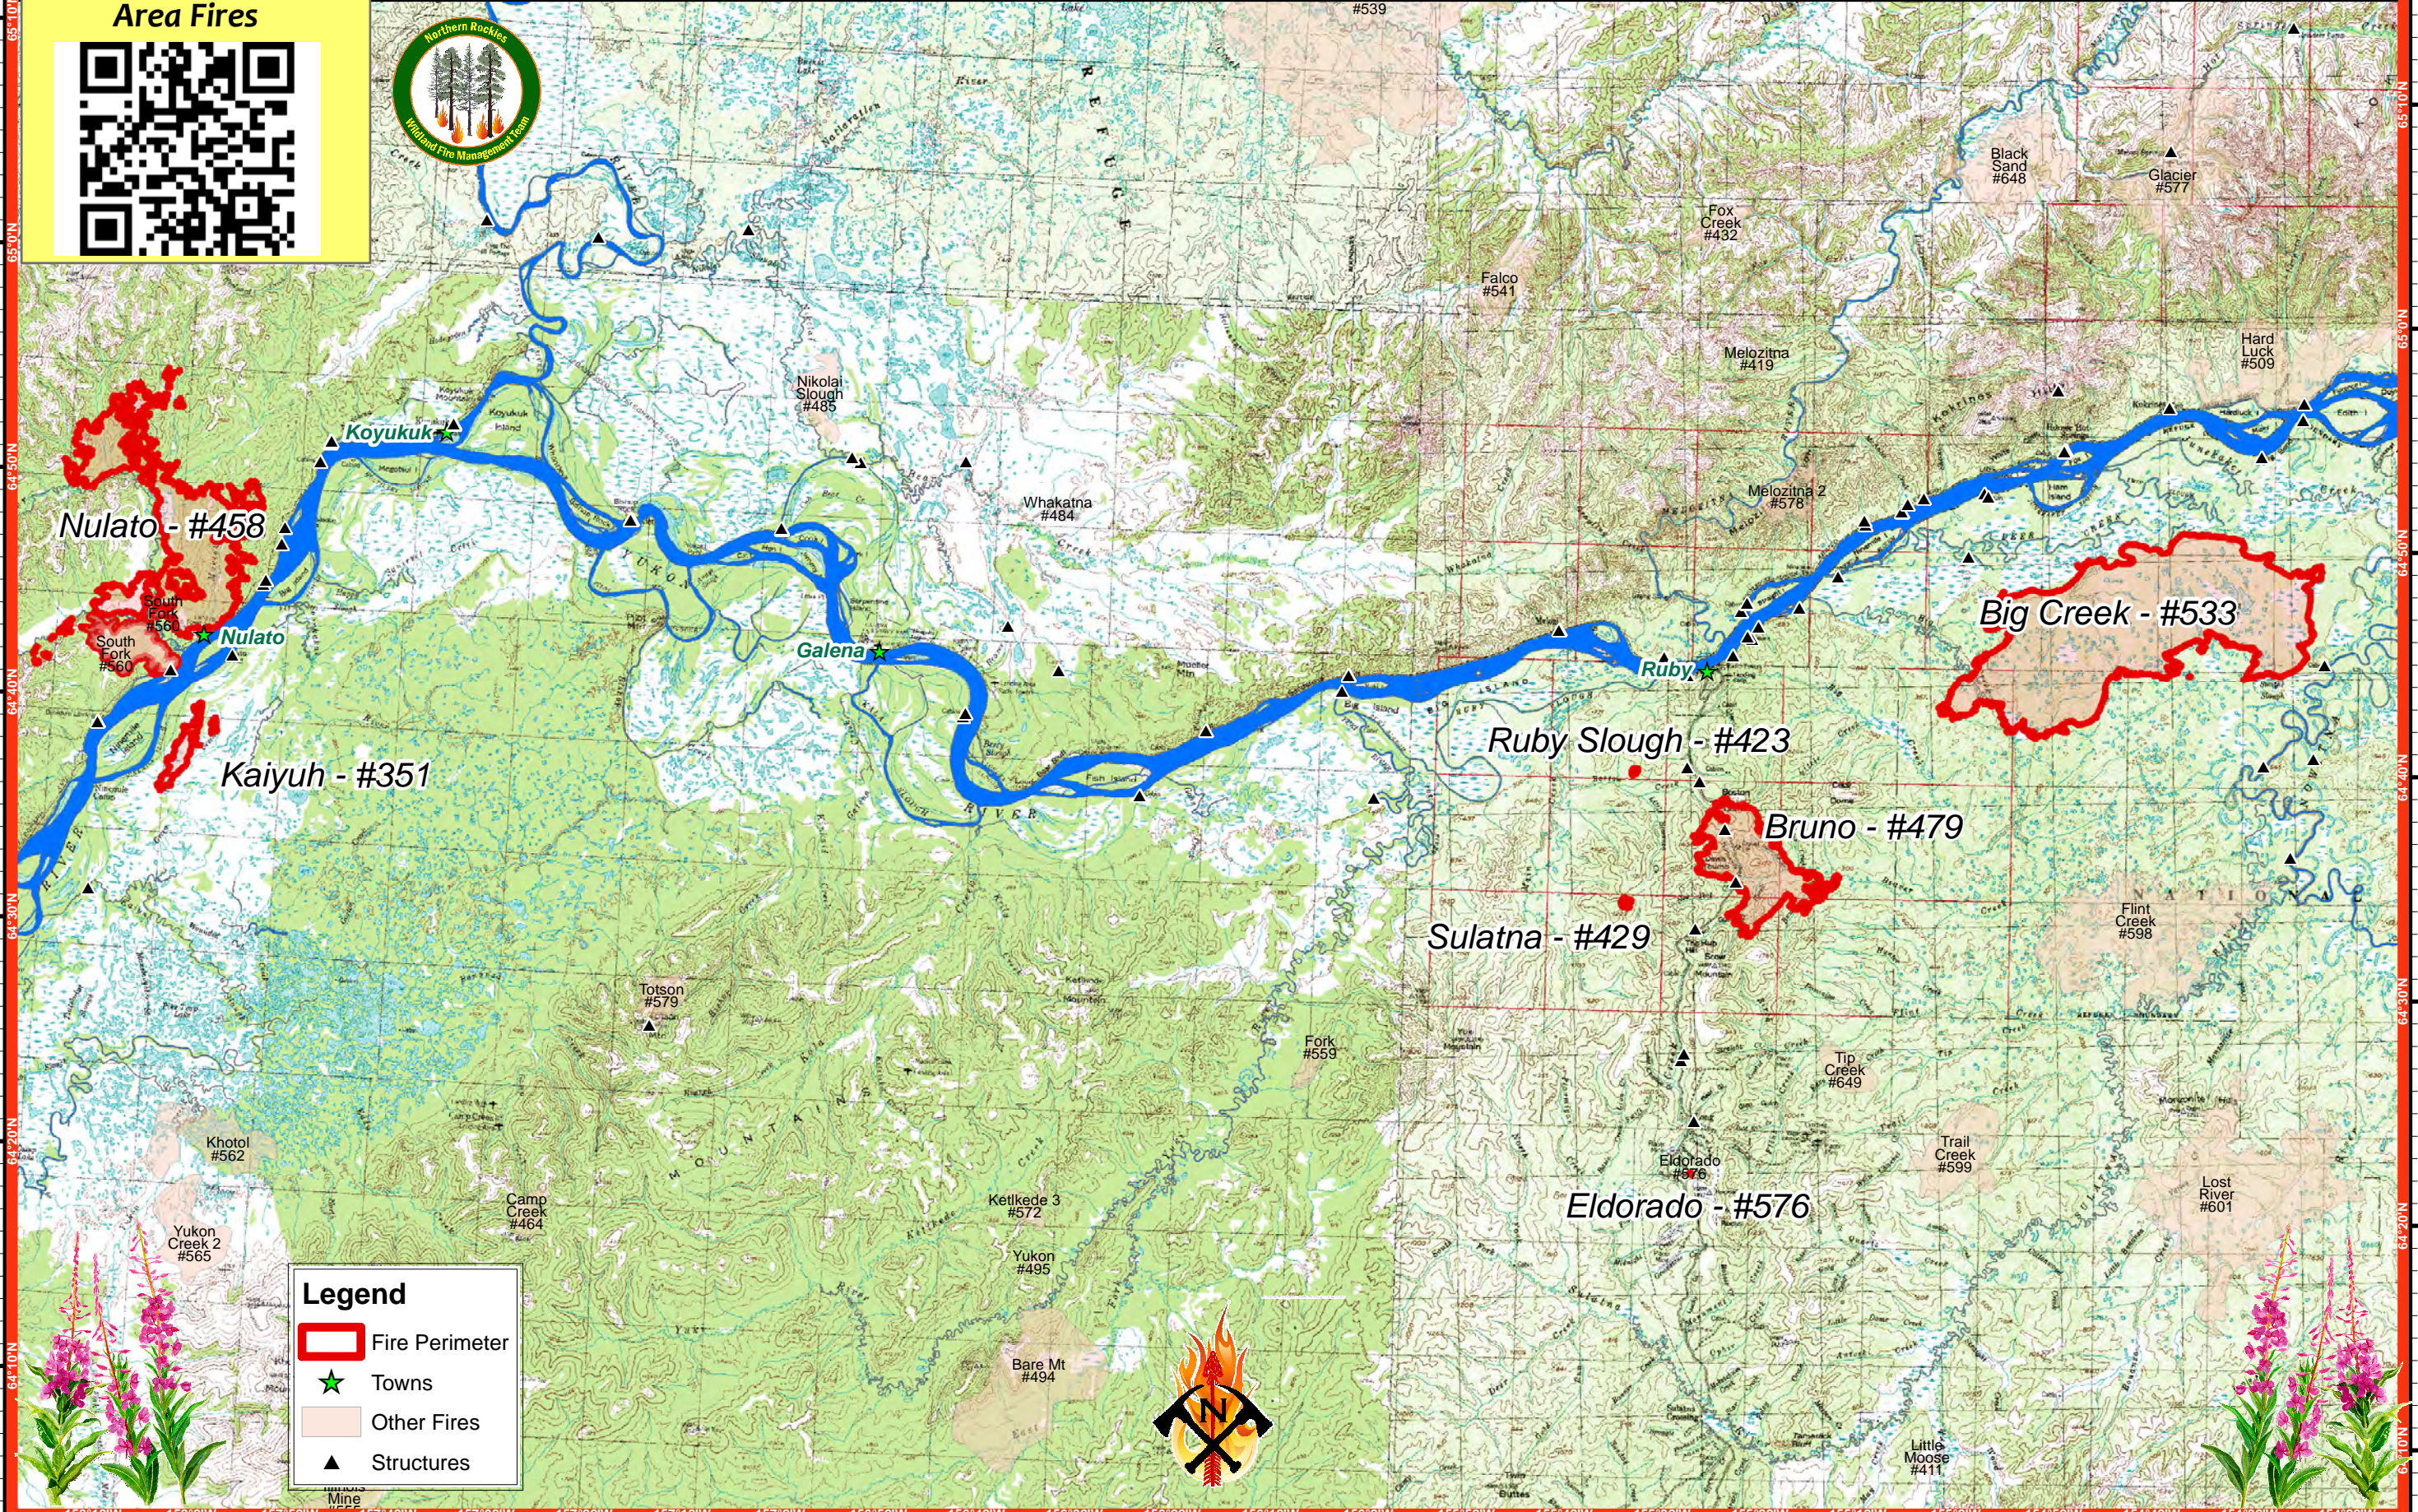

For more info about the Ruby Slough Area Fires

Ruby Slough AK-GAD000423 Middle Yukon Fires

Public Information Map

July 7, 2015

Legend

-  Fire Perimeter
-  Towns
-  Other Fires
-  Structures