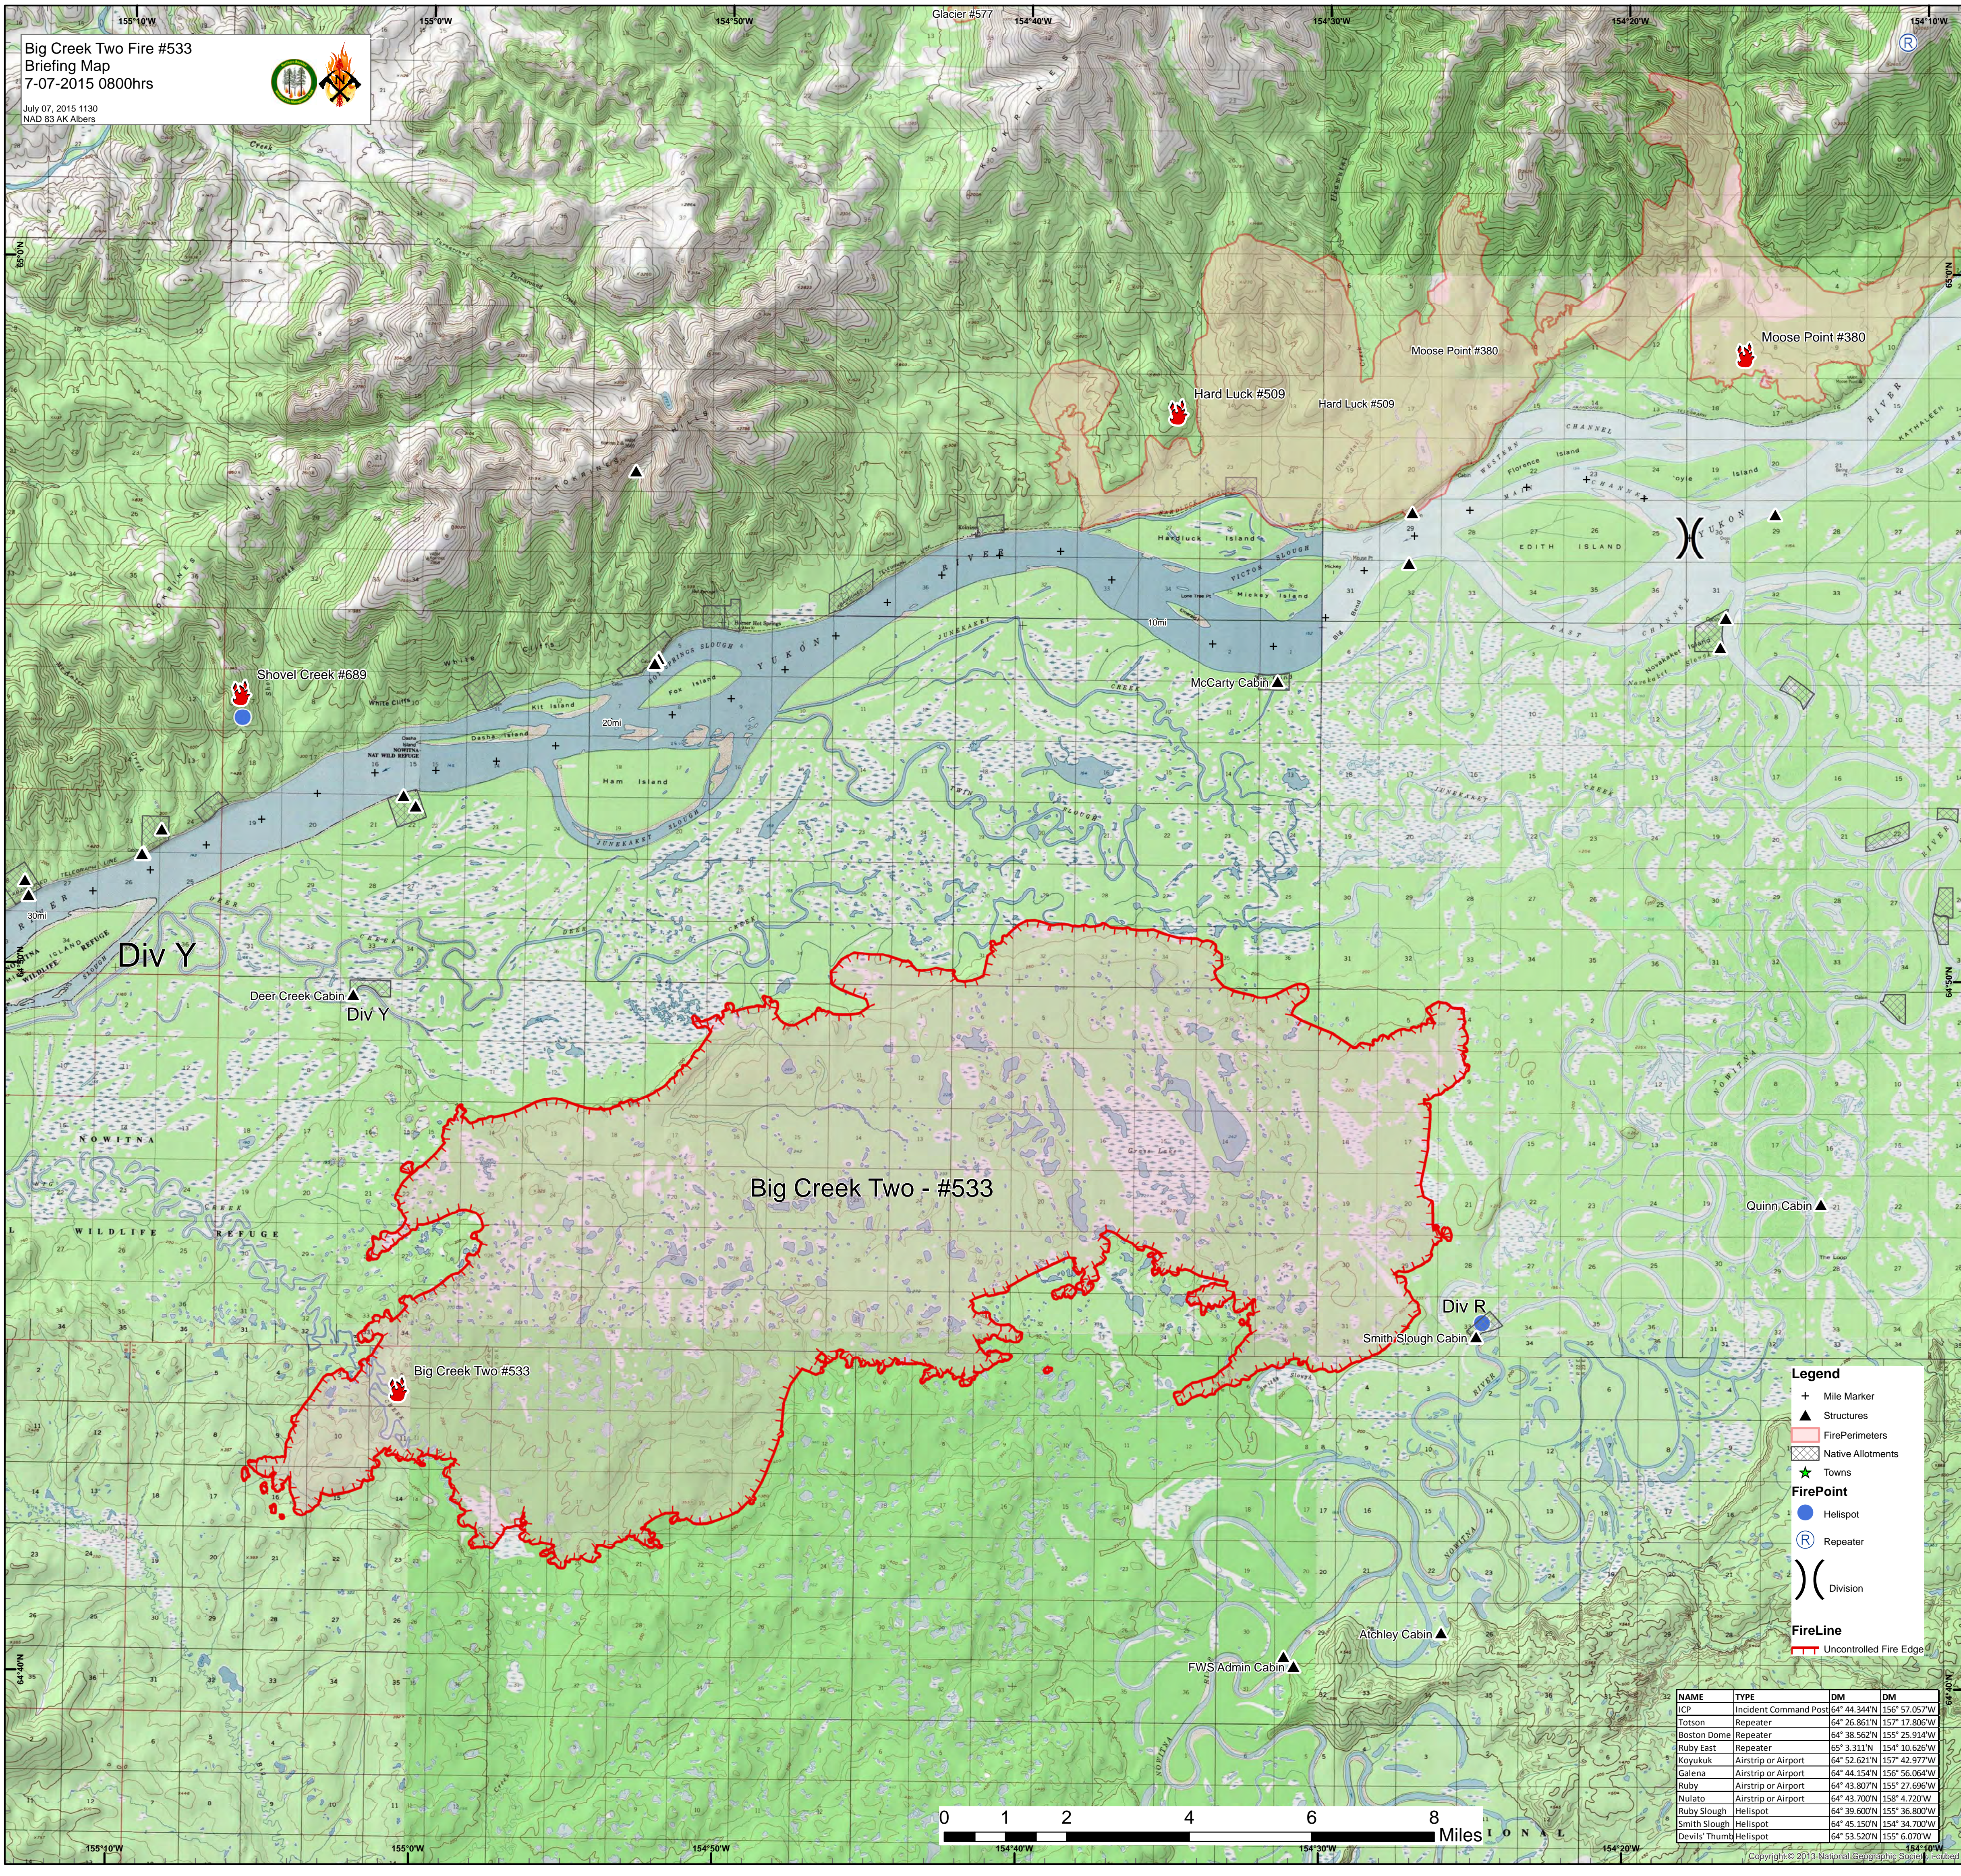

Big Creek Two Fire #533
Briefing Map
7-07-2015 0800hrs

July 07, 2015 1130
NAD 83 AK Albers

Div Y

Deer Creek Cabin ▲
Div Y

Big Creek Two - #533

Big Creek Two #533

Div R
Smith Slough Cabin ▲

FWS Admin Cabin ▲

Atchley Cabin ▲

Quinn Cabin ▲

Moose Point #380

Hard Luck #509

Moose Point #380

Shovel Creek #689

Legend

- + Mile Marker
- ▲ Structures
- Fire Perimeters
- Native Allotments
- ★ Towns
- FirePoint**
- Helispot
- Ⓡ Repeater
-)) Division
- FireLine**
- Uncontrolled Fire Edge

NAME	TYPE	DM	DM
ICP	Incident Command Post	64° 44.344'N	156° 57.057'W
Totson	Repeater	64° 26.861'N	157° 17.806'W
Boston Dome	Repeater	64° 38.562'N	155° 25.914'W
Ruby East	Repeater	65° 3.311'N	154° 10.626'W
Koyukuk	Airstrip or Airport	64° 52.621'N	157° 42.977'W
Galena	Airstrip or Airport	64° 44.154'N	156° 56.064'W
Ruby	Airstrip or Airport	64° 43.807'N	155° 27.696'W
Nulato	Airstrip or Airport	64° 43.700'N	158° 4.720'W
Ruby Slough	Helispot	64° 39.600'N	155° 36.800'W
Smith Slough	Helispot	64° 45.150'N	154° 34.700'W
Devils' Thumb	Helispot	64° 53.520'N	155° 6.070'W