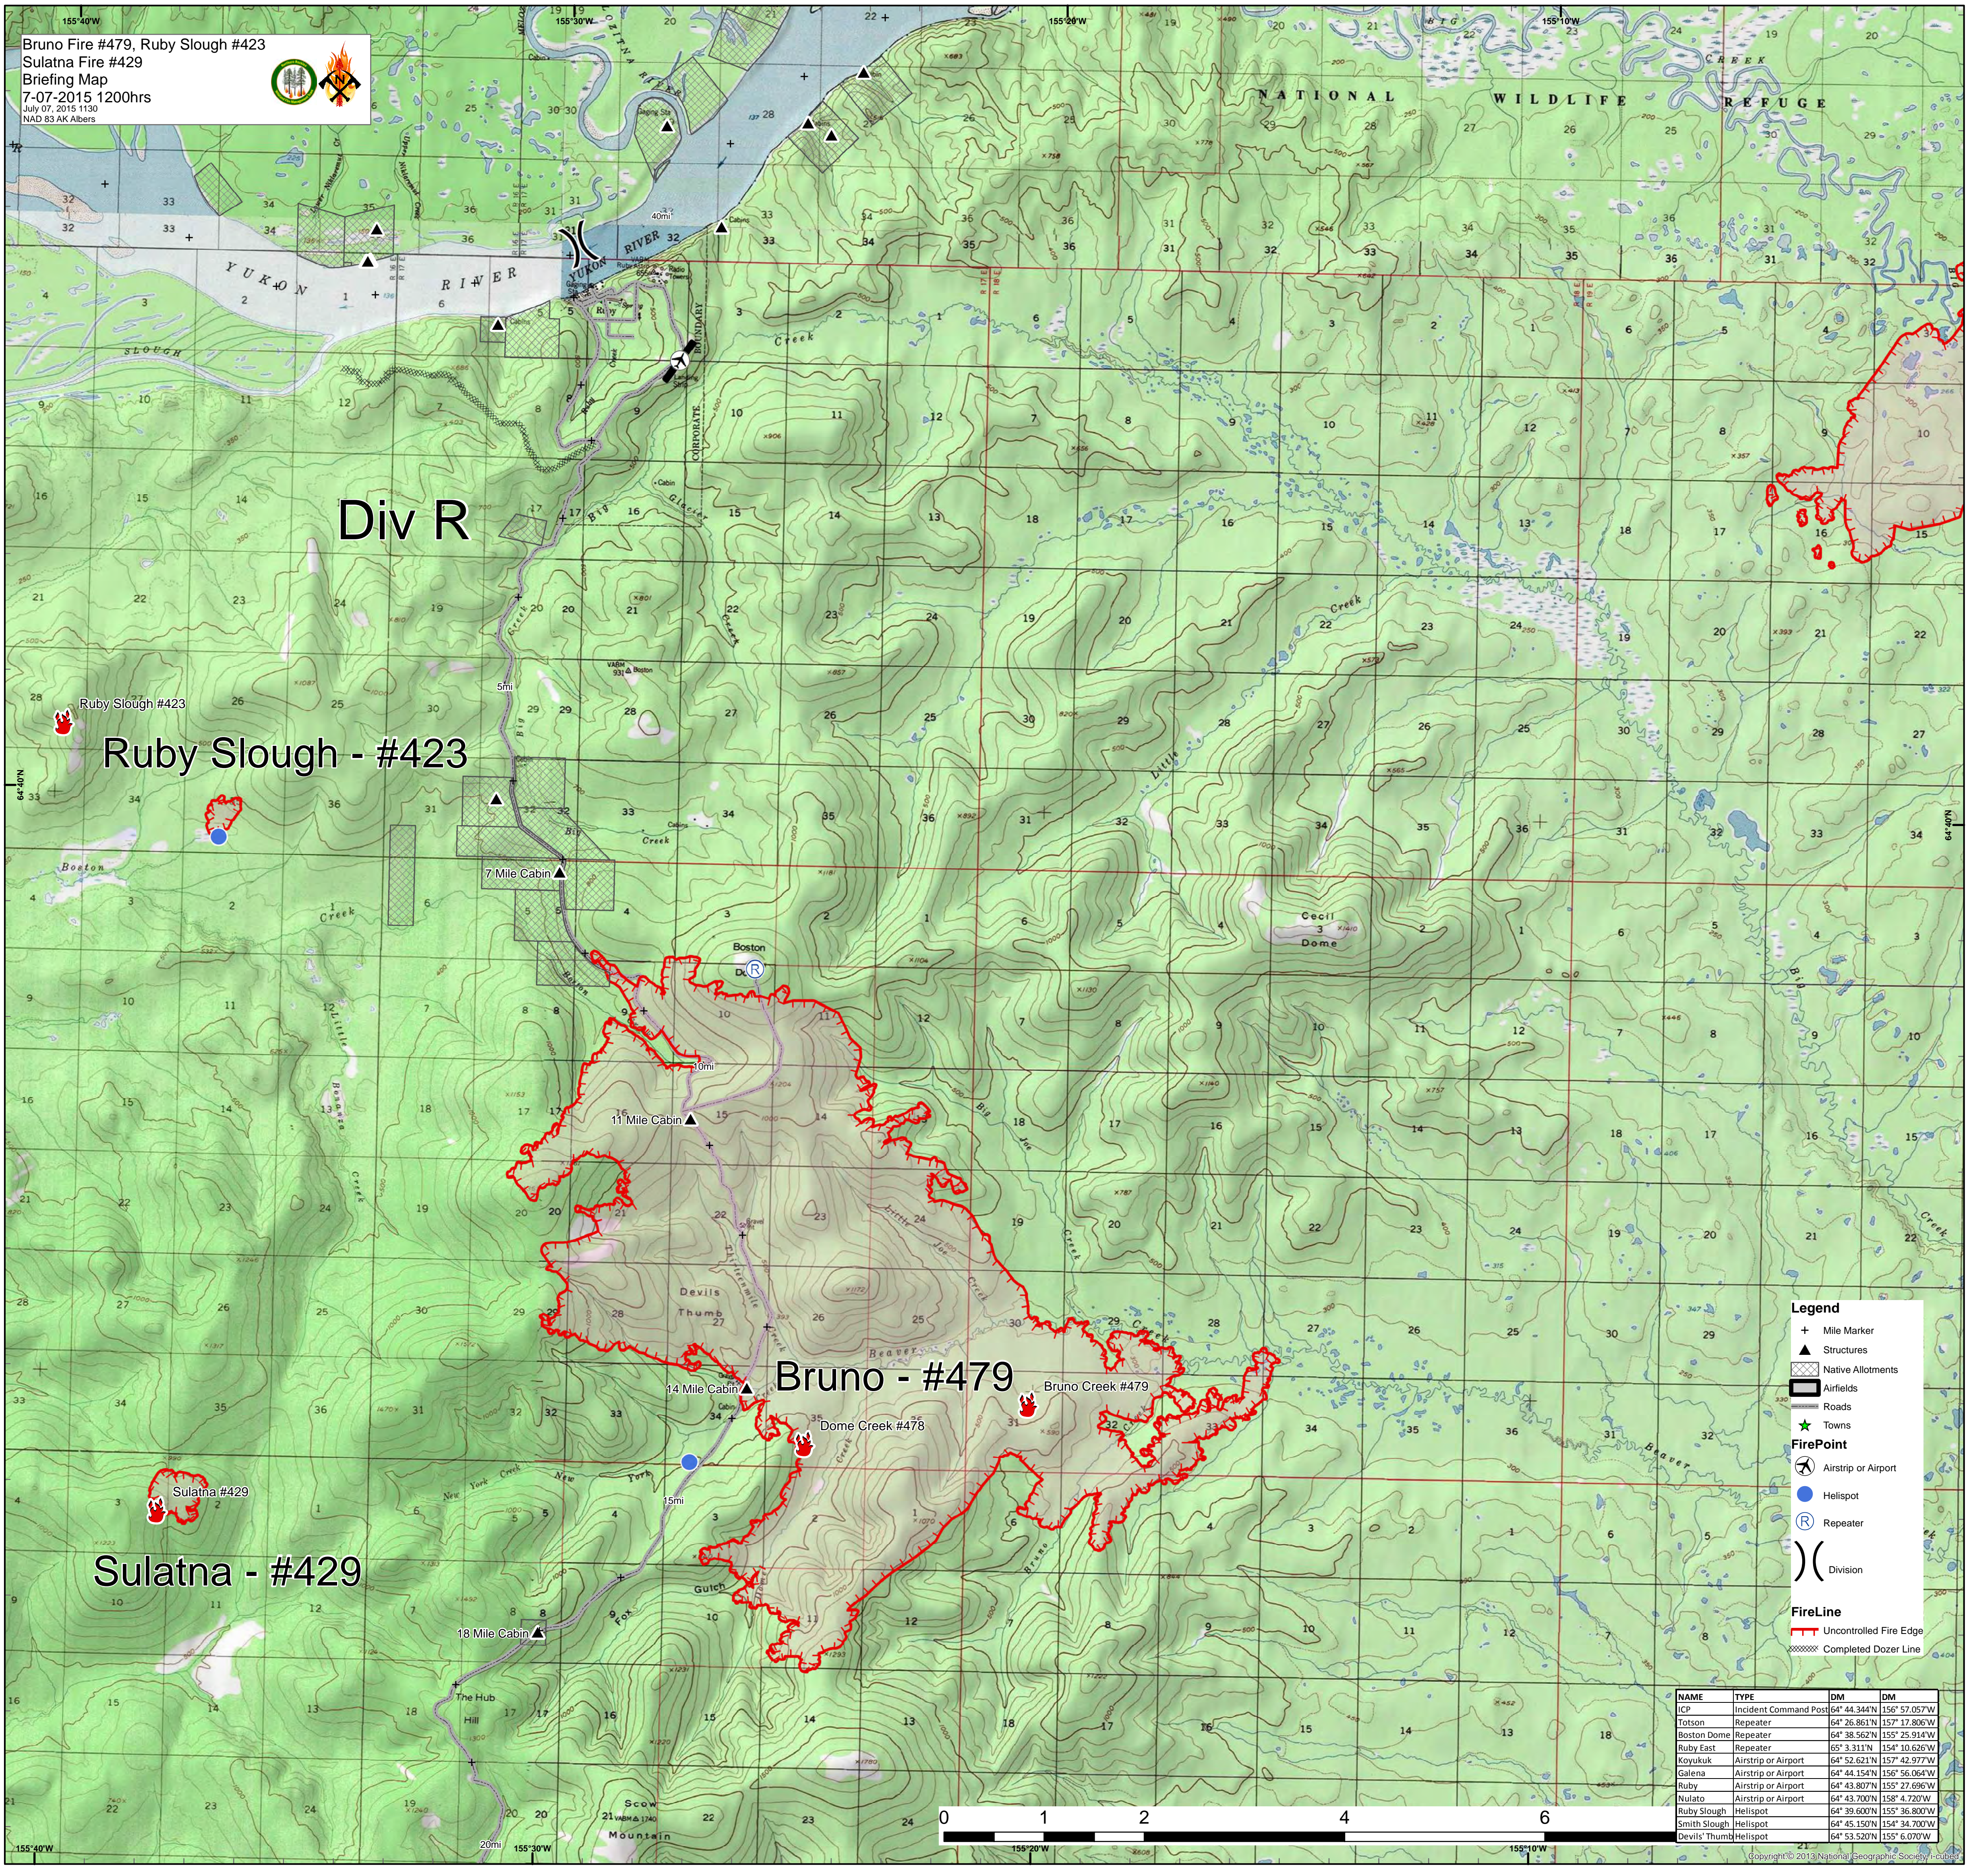

Bruno Fire #479, Ruby Slough #423
 Sulatna Fire #429
 Briefing Map
 7-07-2015 1200hrs
 July 07, 2015 11:30
 NAD 83 AK Albers

Ruby Slough - #423

Bruno - #479

Sulatna - #429

Legend

- + Mile Marker
- ▲ Structures
- ▨ Native Allotments
- ▭ Airfields
- Roads
- ★ Towns
- FirePoint**
- ✈ Airstrip or Airport
- Helispot
- Ⓡ Repeater
-) Division
- FireLine**
- Uncontrolled Fire Edge
- ⋯ Completed Dozer Line

NAME	TYPE	DM	DM
ICP	Incident Command Post	64° 44.344'N	156° 57.057'W
Totson	Repeater	64° 26.861'N	157° 17.806'W
Boston Dome	Repeater	64° 38.562'N	155° 25.914'W
Ruby East	Repeater	65° 3.311'N	154° 10.626'W
Koyukuk	Airstrip or Airport	64° 52.621'N	157° 42.977'W
Galena	Airstrip or Airport	64° 44.154'N	156° 56.064'W
Ruby	Airstrip or Airport	64° 43.807'N	155° 27.696'W
Nulato	Airstrip or Airport	64° 43.700'N	158° 4.720'W
Ruby Slough	Helispot	64° 39.600'N	155° 36.800'W
Smith Slough	Helispot	64° 45.150'N	154° 34.700'W
Devils' Thumb	Helispot	64° 53.520'N	155° 6.070'W