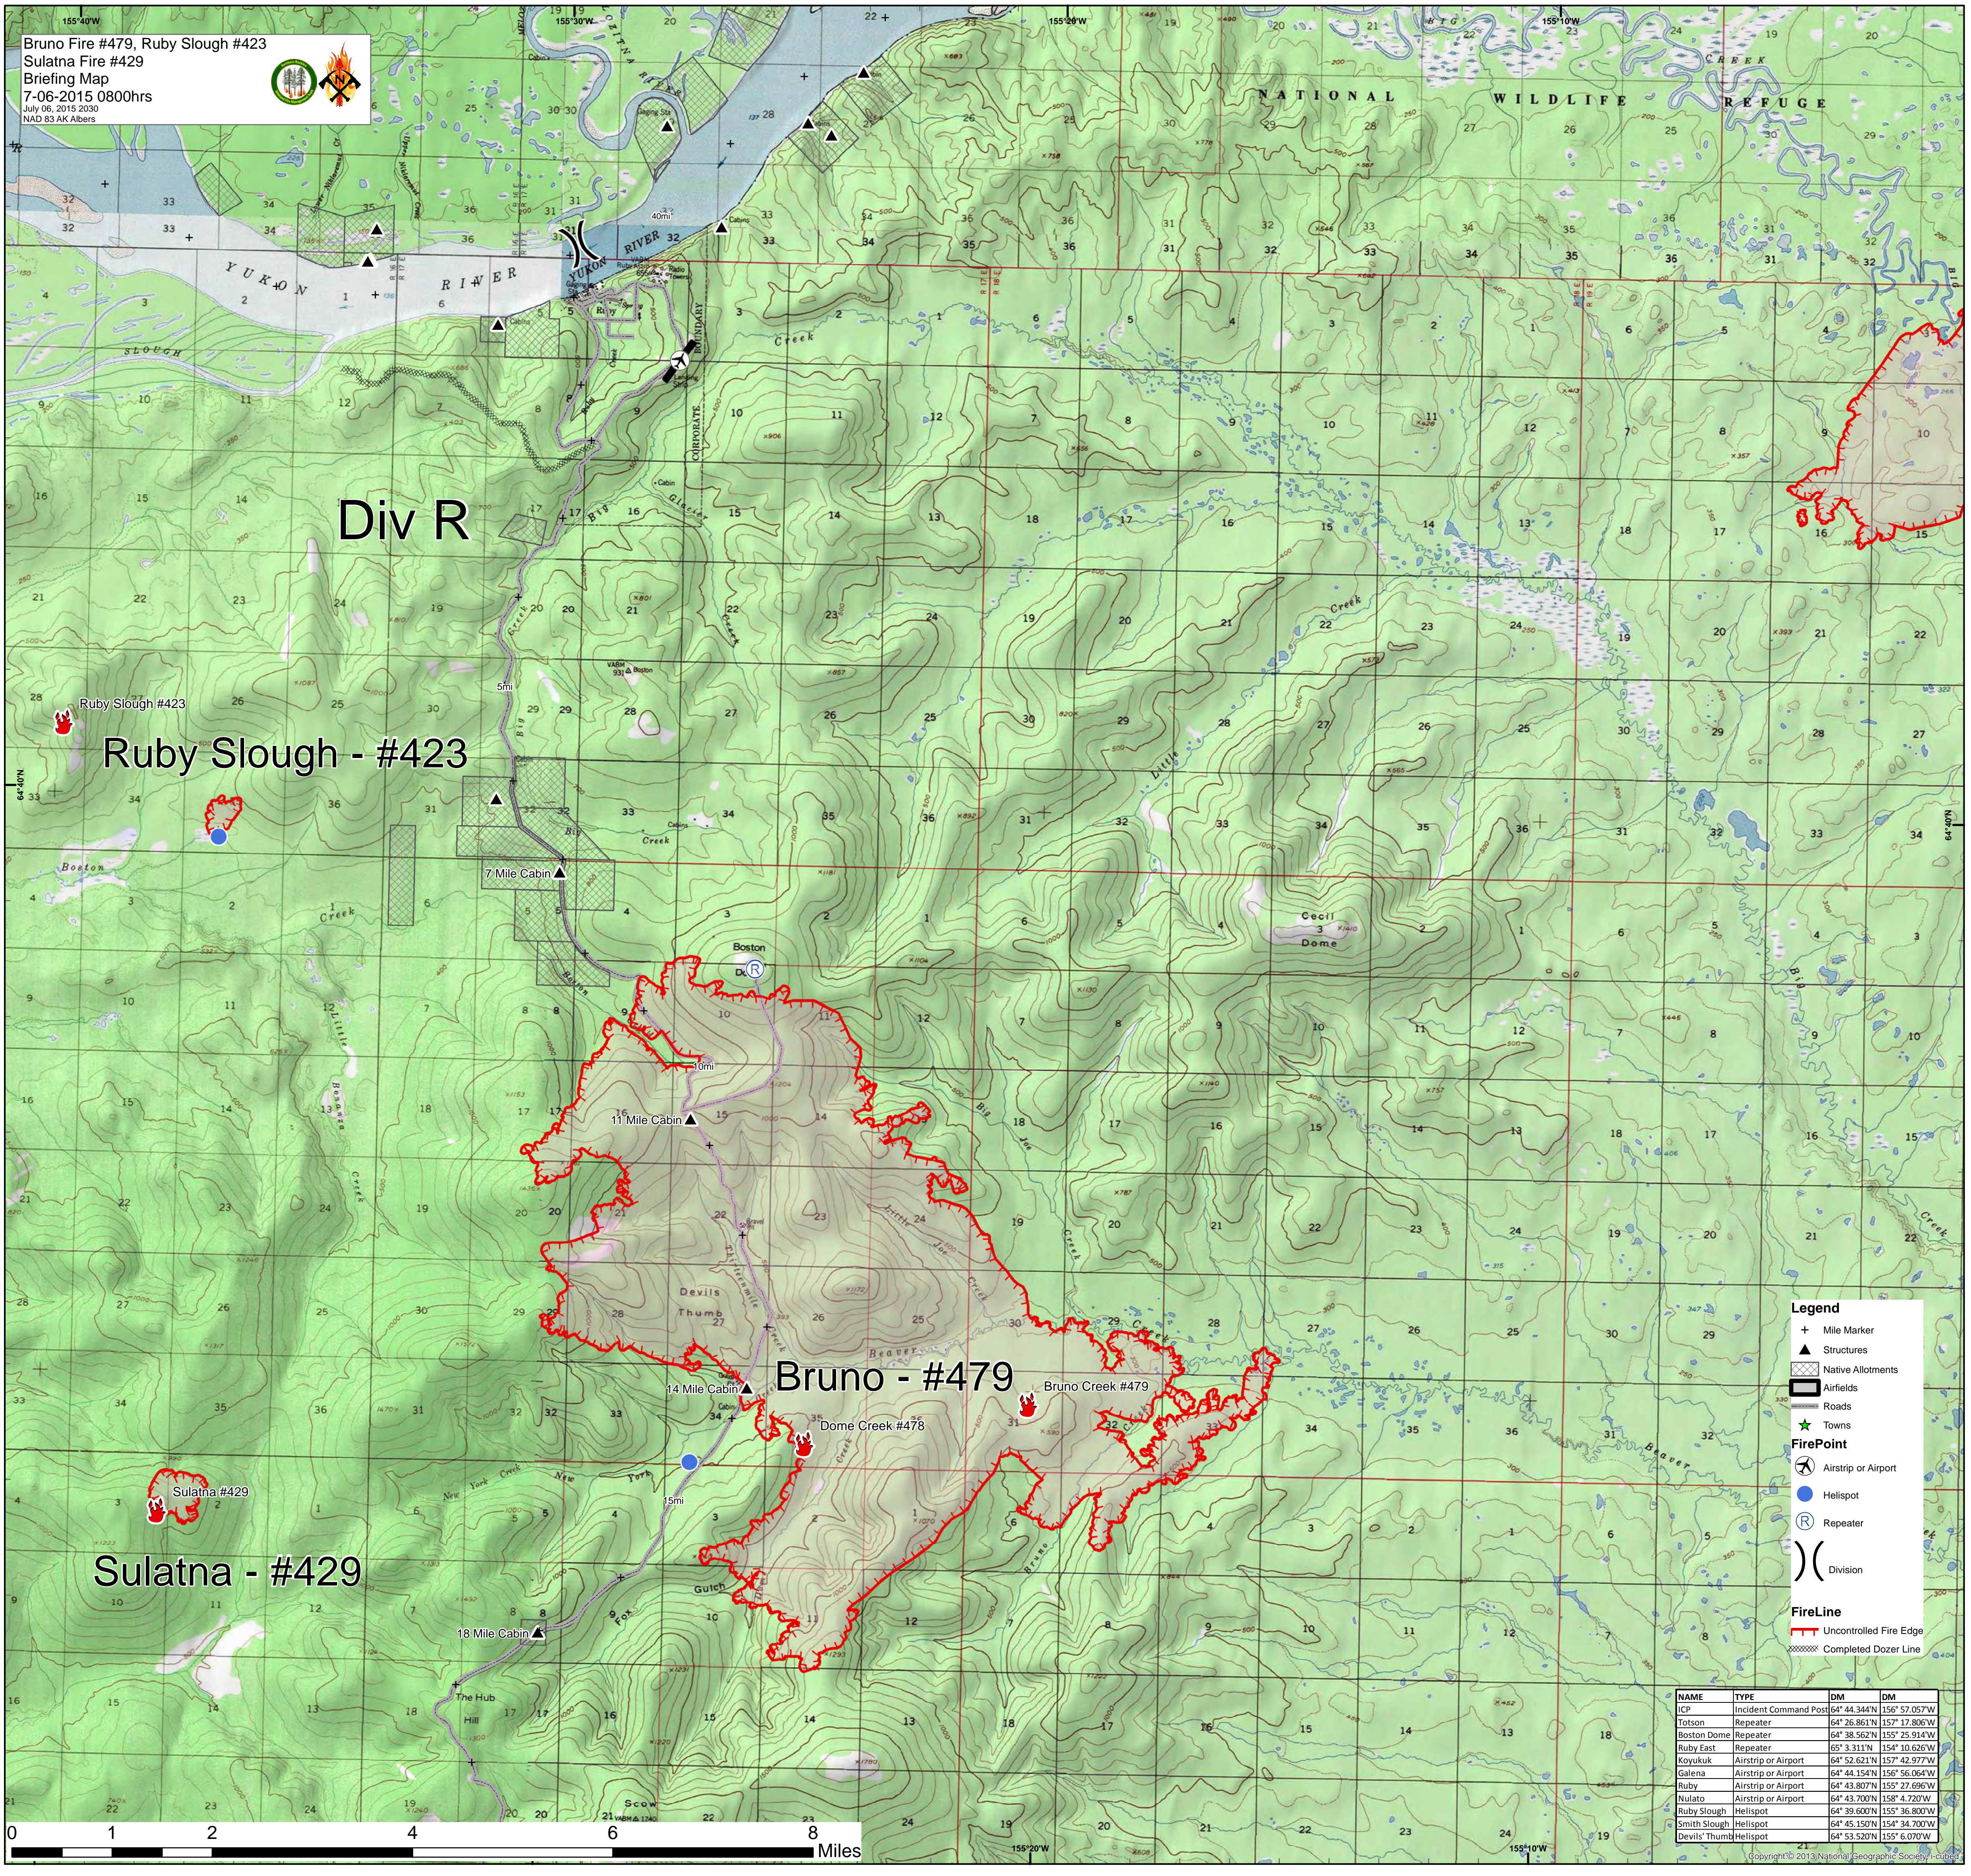

Bruno Fire #479, Ruby Slough #423
 Sulatna Fire #429
 Briefing Map
 7-06-2015 0800hrs
 July 06, 2015 2030
 NAD 83 AK Albers

Div R

Ruby Slough - #423

Bruno - #479

Sulatna - #429

Legend

- + Mile Marker
- ▲ Structures
- ▨ Native Allotments
- ▭ Airfields
- Roads
- ★ Towns
- FirePoint**
- ✈ Airstrip or Airport
- Helispot
- Ⓡ Repeater
-) Division
- FireLine**
- Uncontrolled Fire Edge
- ⋯ Completed Dozer Line

NAME	TYPE	DM	DM
ICP	Incident Command Post	64° 44.344'N	156° 57.057'W
Totson	Repeater	64° 26.861'N	157° 17.806'W
Boston Dome	Repeater	64° 38.562'N	155° 25.914'W
Ruby East	Repeater	65° 3.311'N	154° 10.626'W
Koyukuk	Airstrip or Airport	64° 52.621'N	157° 42.977'W
Galena	Airstrip or Airport	64° 44.154'N	156° 56.064'W
Ruby	Airstrip or Airport	64° 43.807'N	155° 27.696'W
Nulato	Airstrip or Airport	64° 43.700'N	158° 4.720'W
Ruby Slough	Helispot	64° 39.600'N	155° 36.800'W
Smith Slough	Helispot	64° 45.150'N	154° 34.700'W
Devils' Thumb	Helispot	64° 53.520'N	155° 6.070'W