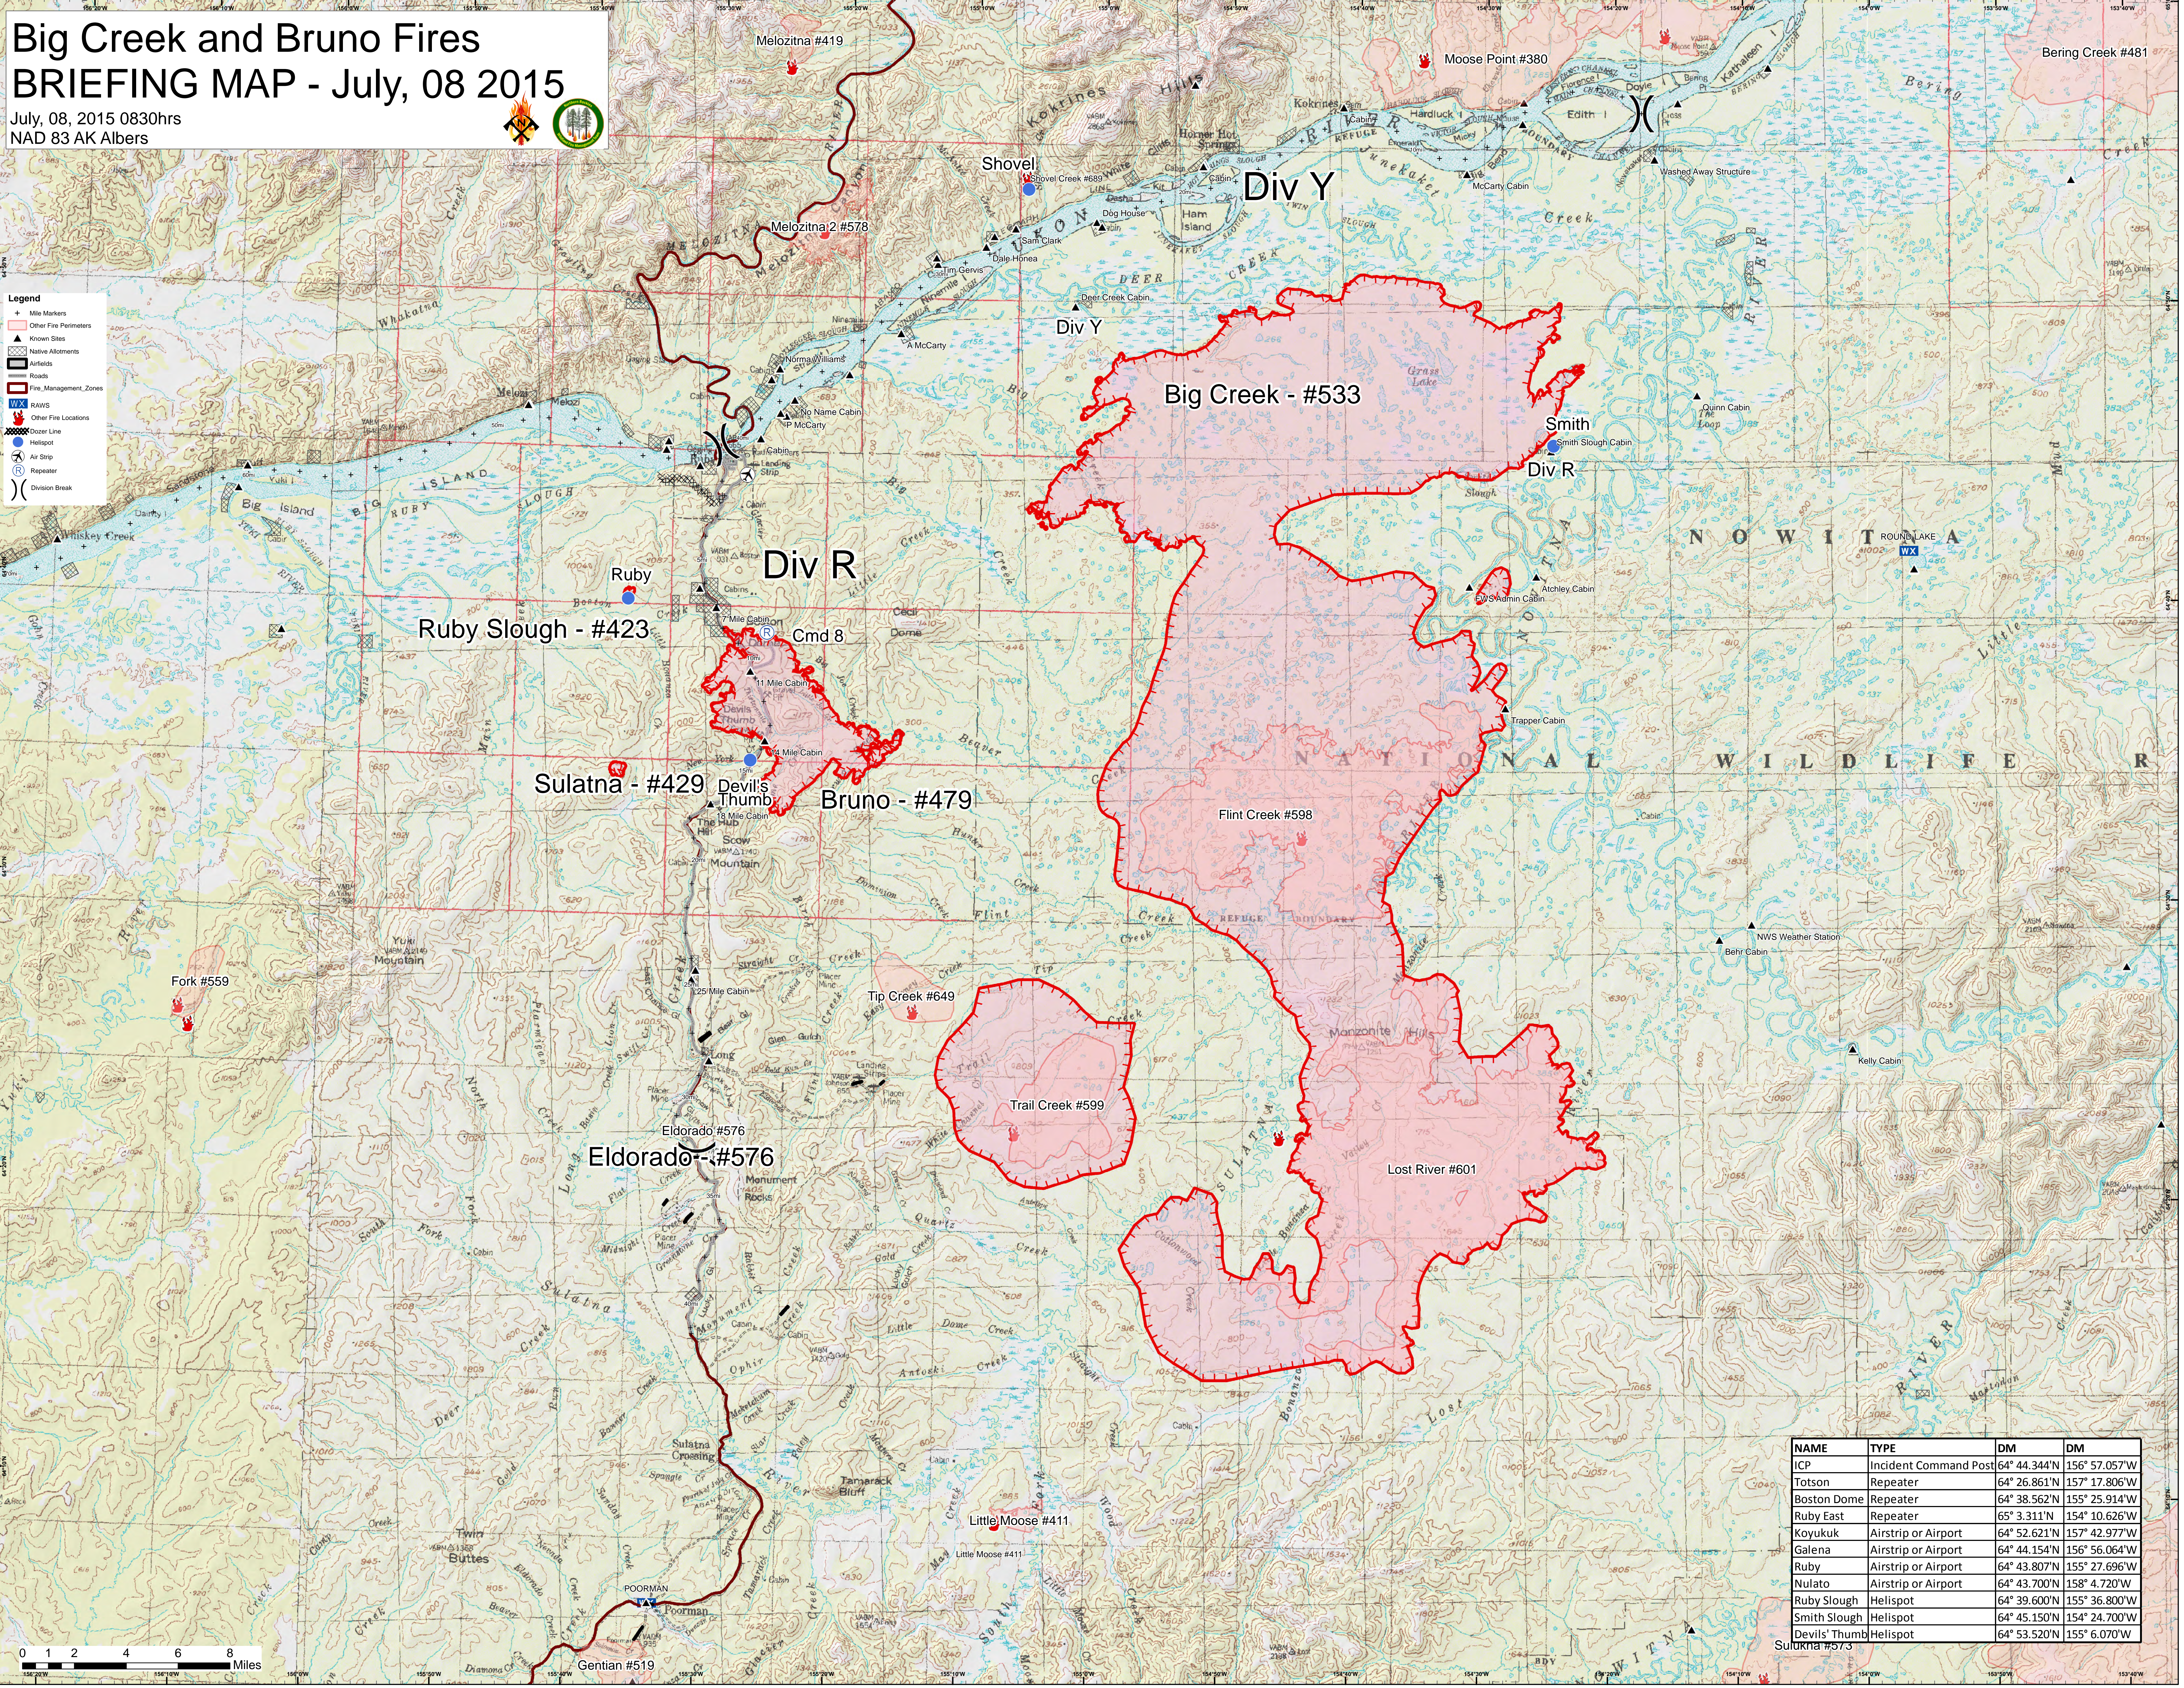

# Big Creek and Bruno Fires BRIEFING MAP - July, 08 2015

July, 08, 2015 0830hrs  
NAD 83 AK Albers

- Legend**
- + Mile Markers
  - Other Fire Perimeters
  - Known Sites
  - Native Allotments
  - Airfields
  - Roads
  - Fire Management Zones
  - RAWs
  - Other Fire Locations
  - Dozer Line
  - Helispot
  - Air Strip
  - Repeater
  - ( ) Division Break

NAME	TYPE	DM	DM
ICP	Incident Command Post	64° 44.344'N	156° 57.057'W
Totson	Repeater	64° 26.861'N	157° 17.806'W
Boston Dome	Repeater	64° 38.562'N	155° 25.914'W
Ruby East	Repeater	65° 3.311'N	154° 10.626'W
Koyukuk	Airstrip or Airport	64° 52.621'N	157° 42.977'W
Galena	Airstrip or Airport	64° 44.154'N	156° 56.064'W
Ruby	Airstrip or Airport	64° 43.807'N	155° 27.696'W
Nulato	Airstrip or Airport	64° 43.700'N	158° 4.720'W
Ruby Slough	Helispot	64° 39.600'N	155° 36.800'W
Smith Slough	Helispot	64° 45.150'N	154° 24.700'W
Devils' Thumb	Helispot	64° 53.520'N	155° 6.070'W
Sulatna #573			