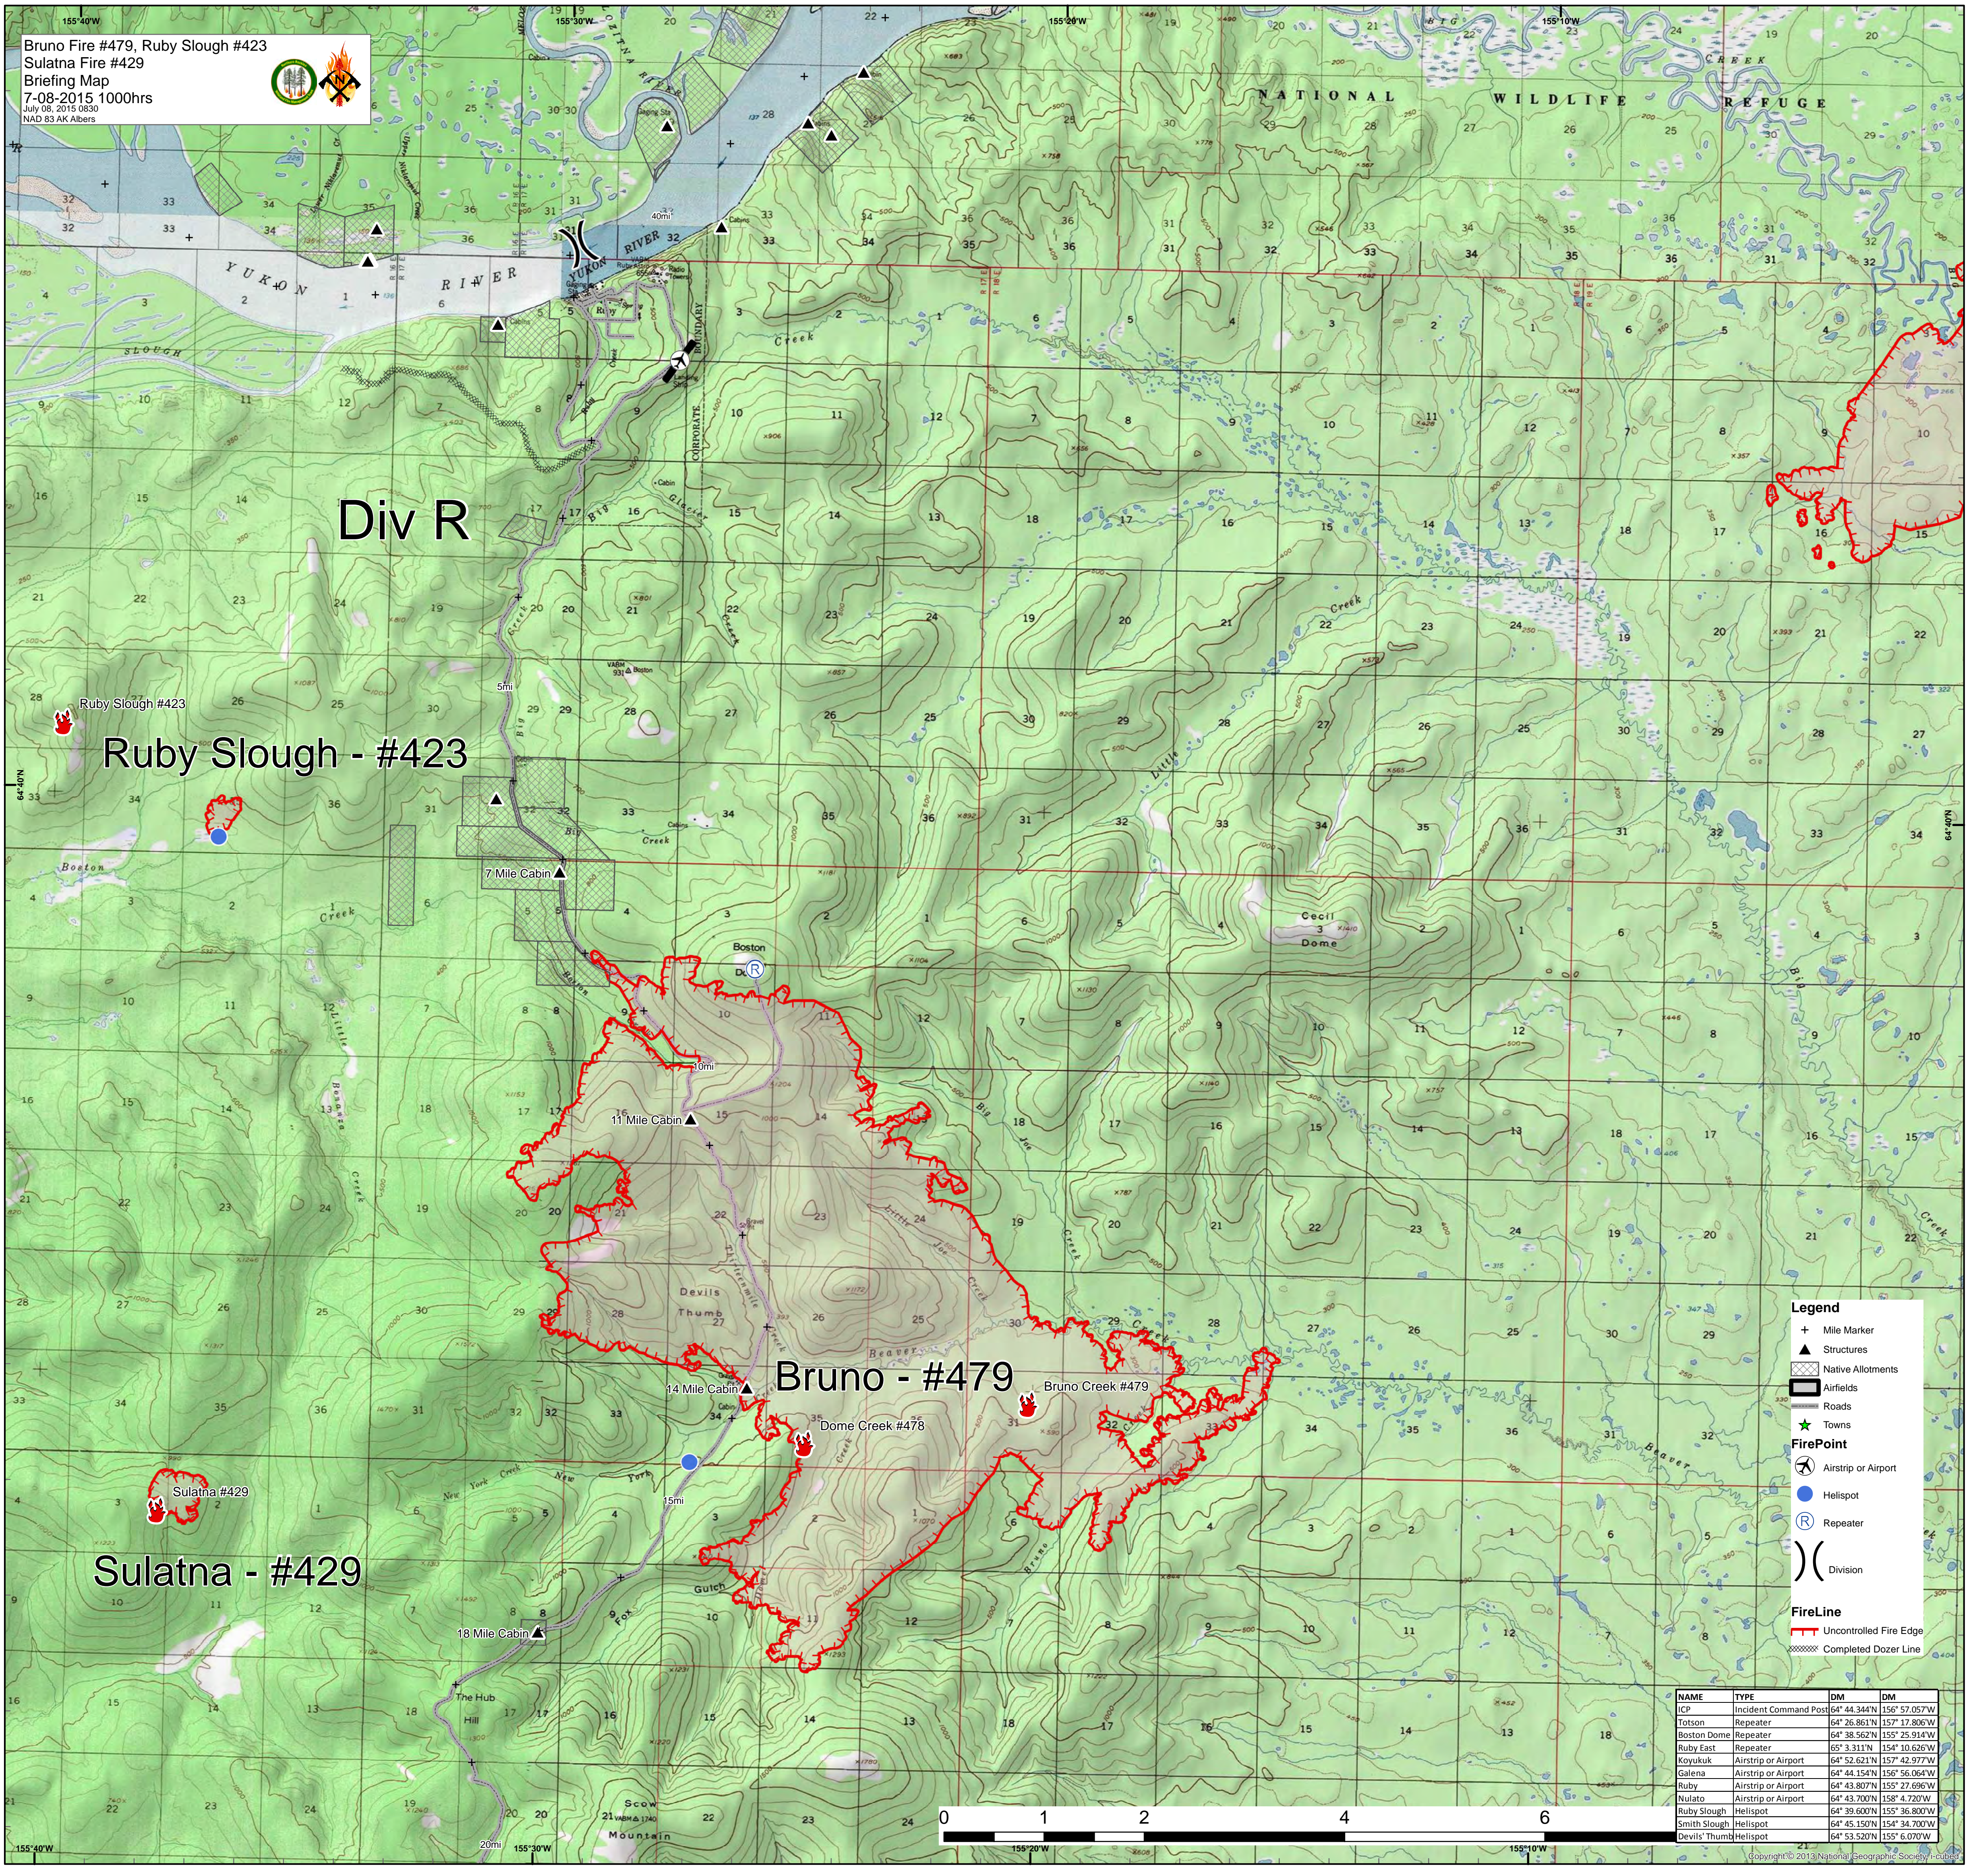

Bruno Fire #479, Ruby Slough #423  
 Sulatna Fire #429  
 Briefing Map  
 7-08-2015 1000hrs  
 July 08, 2015 0830  
 NAD 83 AK Albers

Ruby Slough - #423

Bruno - #479

Sulatna - #429

**Legend**

- + Mile Marker
- ▲ Structures
- ▨ Native Allotments
- ▭ Airfields
- Roads
- ★ Towns
- FirePoint**
- ✈ Airstrip or Airport
- Helispot
- Ⓡ Repeater
- ) Division
- FireLine**
- Uncontrolled Fire Edge
- ⋯ Completed Dozer Line

NAME	TYPE	DM	DM
ICP	Incident Command Post	64° 44.344'N	156° 57.057'W
Totson	Repeater	64° 26.861'N	157° 17.806'W
Boston Dome	Repeater	64° 38.562'N	155° 25.914'W
Ruby East	Repeater	65° 3.311'N	154° 10.626'W
Koyukuk	Airstrip or Airport	64° 52.621'N	157° 42.977'W
Galena	Airstrip or Airport	64° 44.154'N	156° 56.064'W
Ruby	Airstrip or Airport	64° 43.807'N	155° 27.696'W
Nulato	Airstrip or Airport	64° 43.700'N	158° 4.720'W
Ruby Slough	Helispot	64° 39.600'N	155° 36.800'W
Smith Slough	Helispot	64° 45.150'N	154° 34.700'W
Devils' Thumb	Helispot	64° 53.520'N	155° 6.070'W