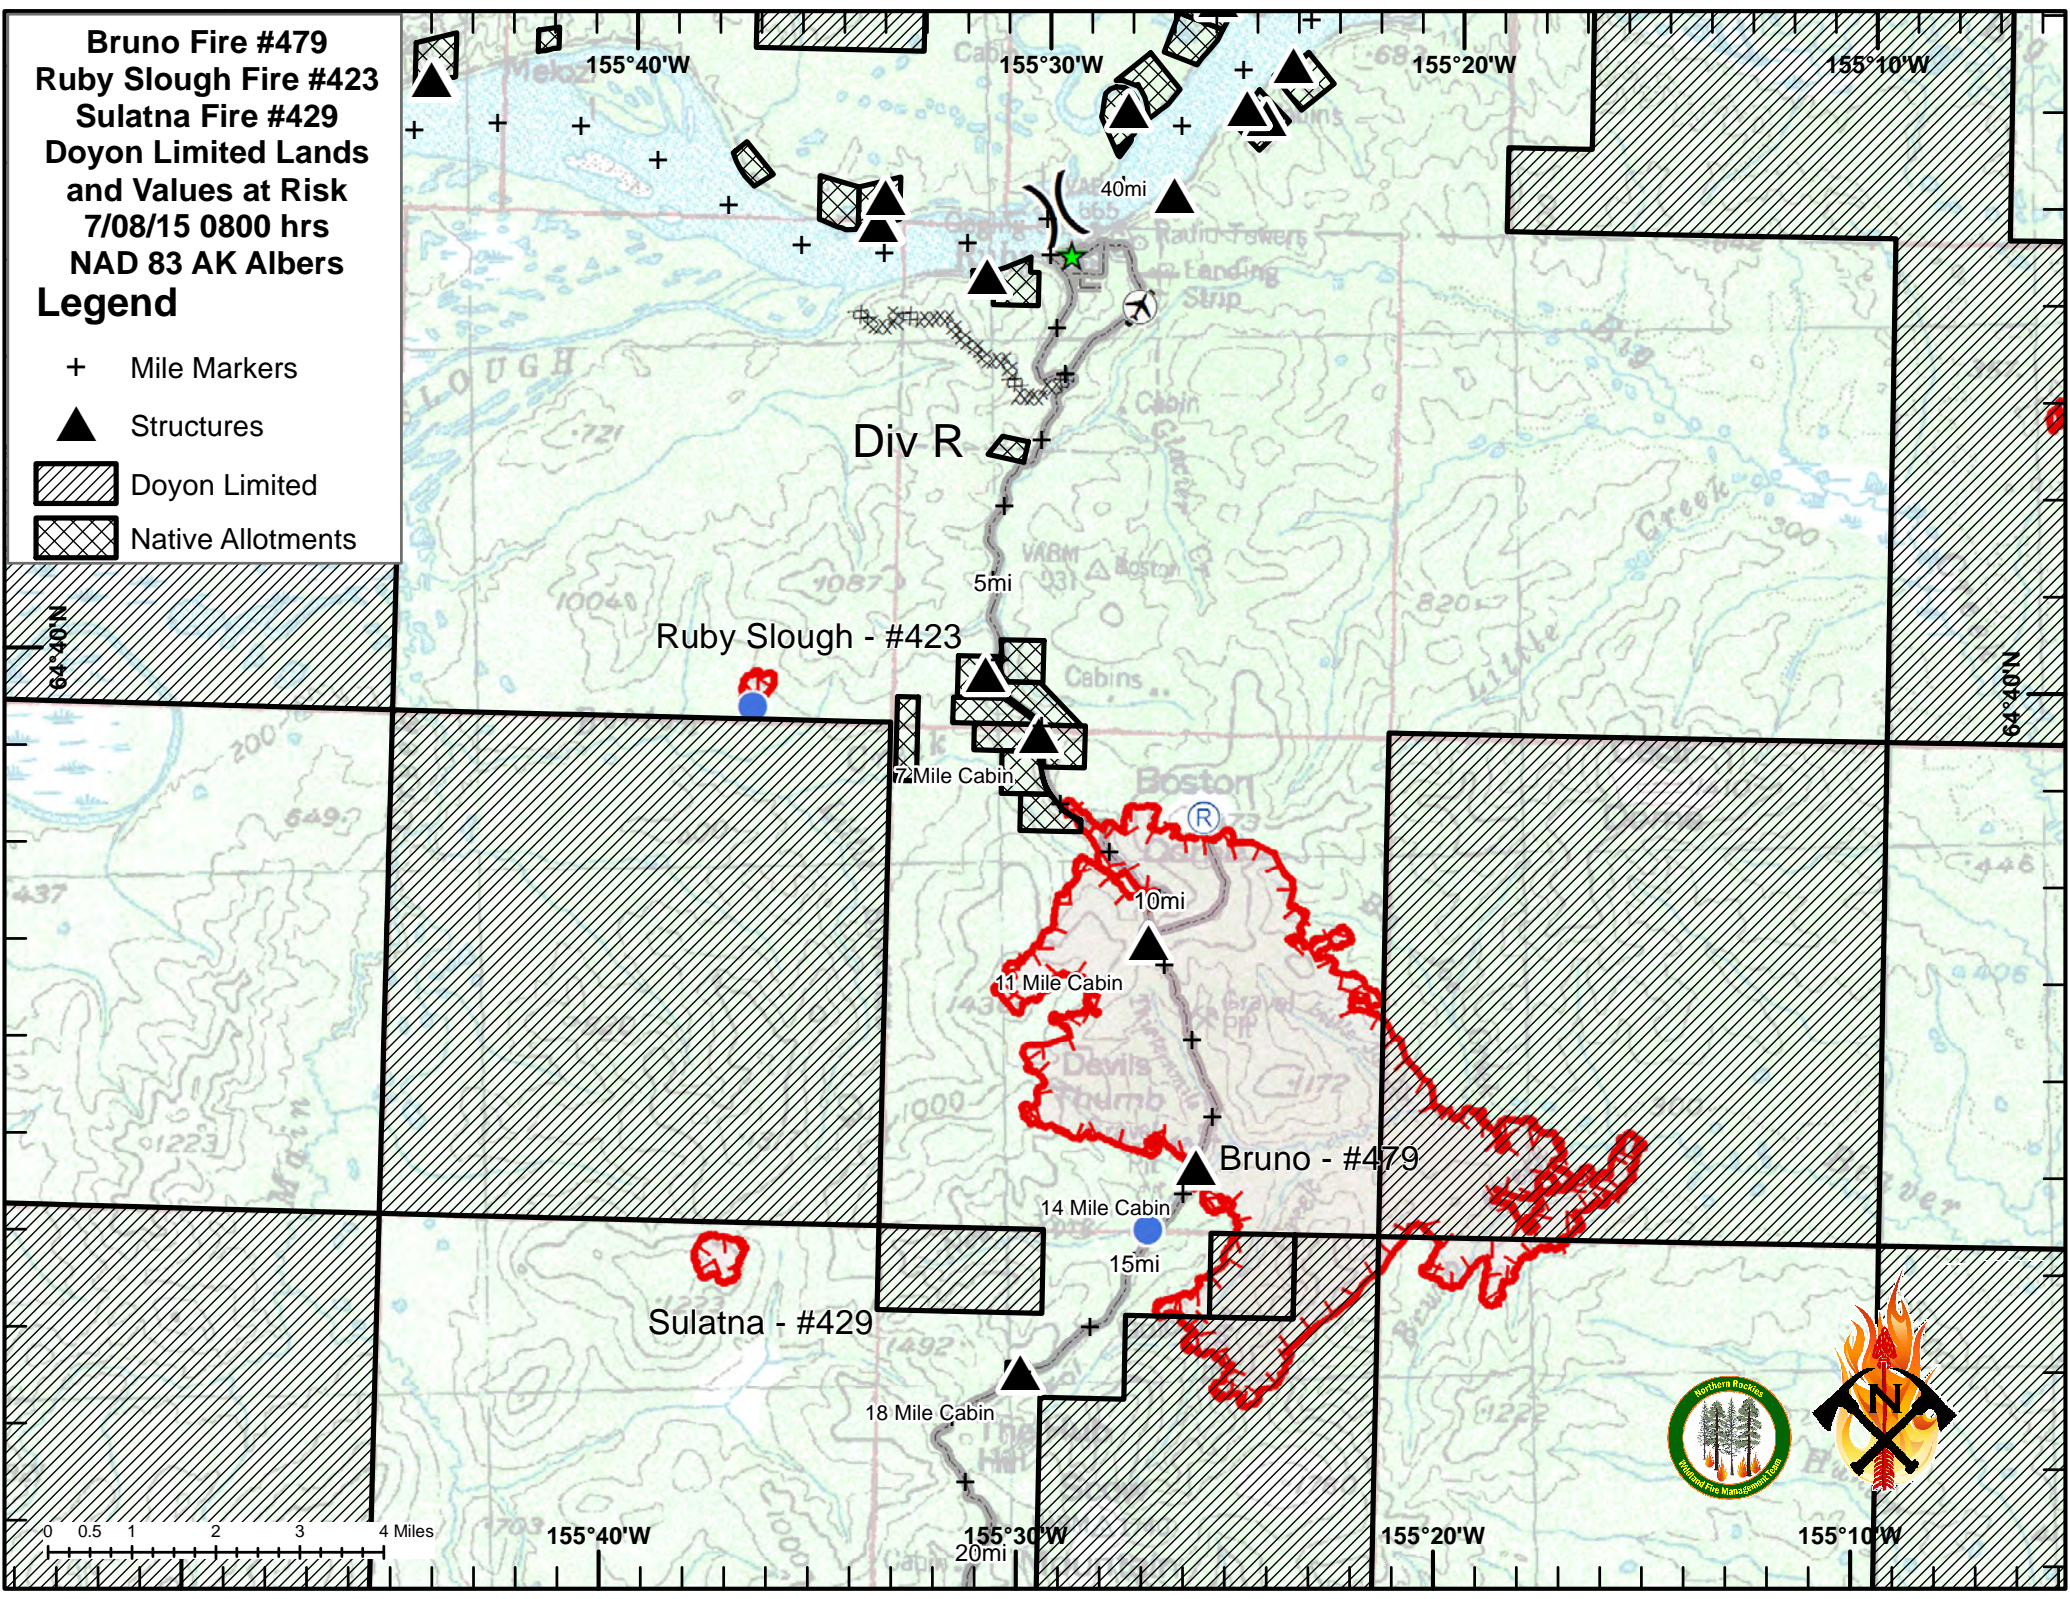

Bruno Fire #479
Ruby Slough Fire #423
Sulatna Fire #429
Doyon Limited Lands
and Values at Risk
7/08/15 0800 hrs
NAD 83 AK Albers

Legend

- + Mile Markers
- ▲ Structures
-  Doyon Limited
-  Native Allotments

155°40'W 155°30'W 155°20'W 155°10'W