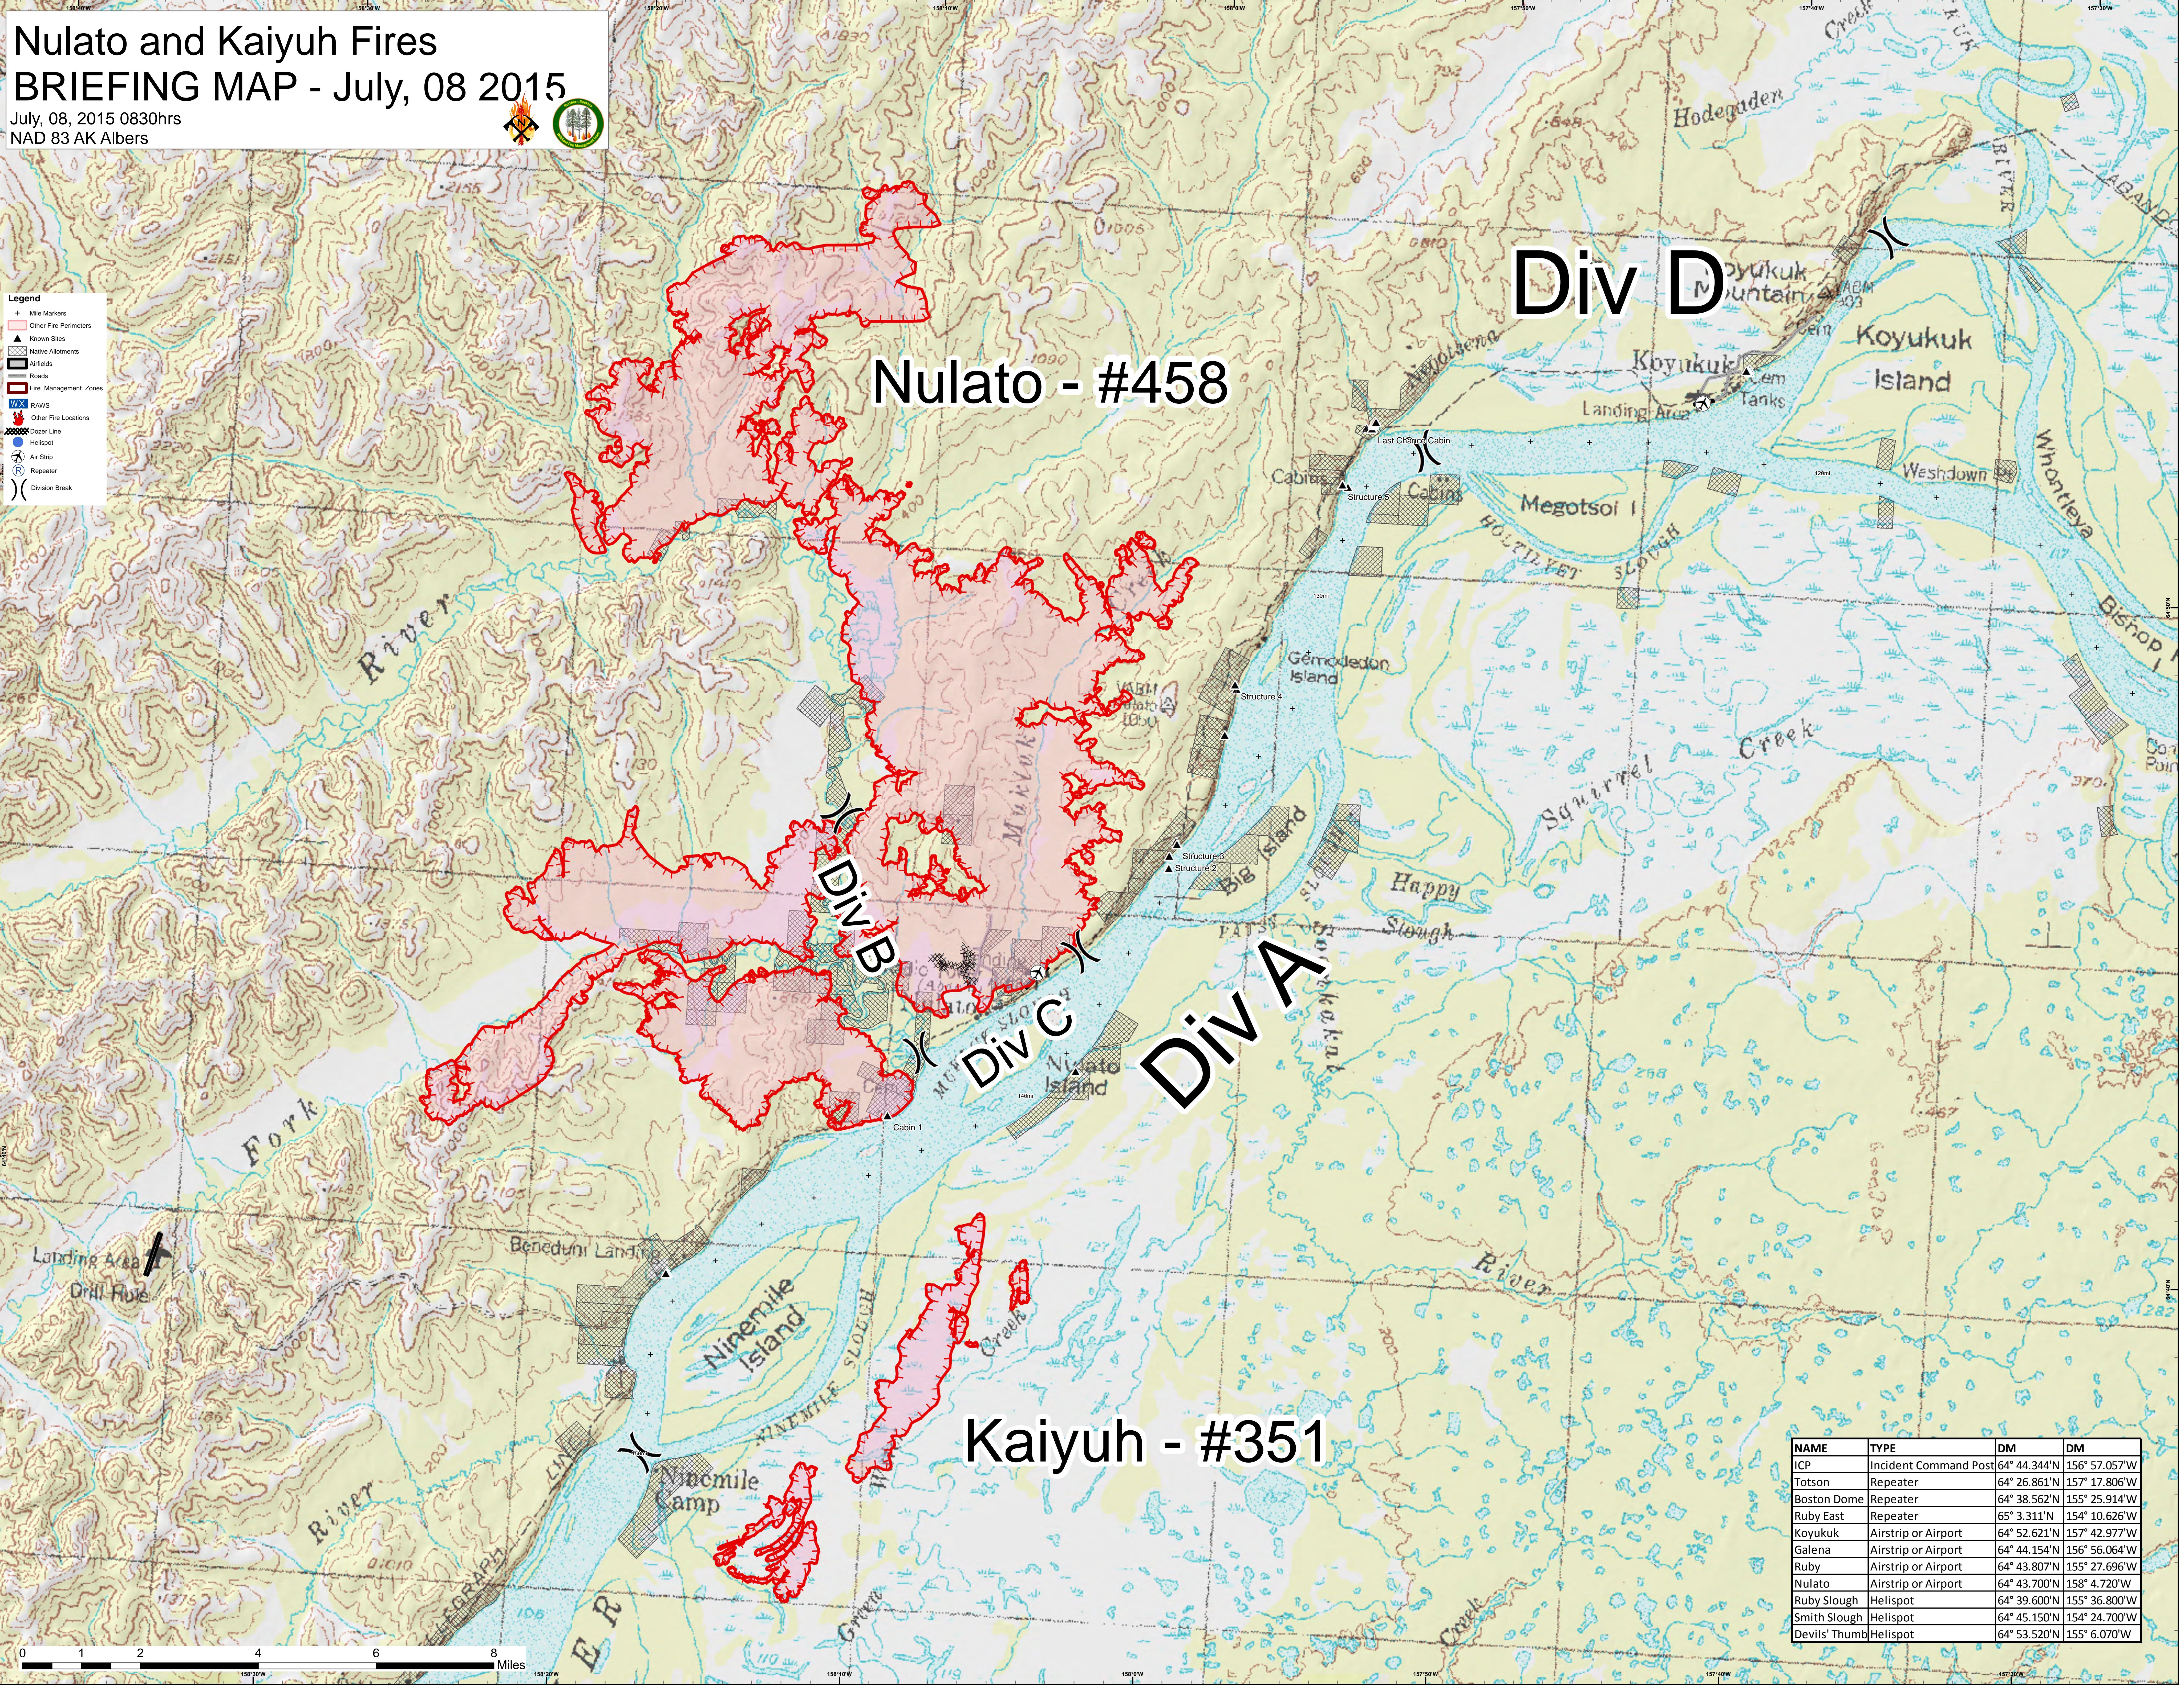

Nulato and Kaiyuh Fires

BRIEFING MAP - July, 08 2015

July, 08, 2015 0830hrs
NAD 83 AK Albers

- Legend**
- + Mile Markers
 - Other Fire Perimeters
 - Known Sites
 - Native Allotments
 - Airfields
 - Roads
 - Fire Management Zones
 - RAWS
 - Other Fire Locations
 - Dozer Line
 - Helispot
 - Air Strip
 - Repeater
 - Division Break

Nulato - #458

Div D

Div B

Div C

Div A

Kaiyuh - #351

NAME	TYPE	DM	DM
ICP	Incident Command Post	64° 44.344'N	156° 57.057'W
Totson	Repeater	64° 26.861'N	157° 17.806'W
Boston Dome	Repeater	64° 38.562'N	155° 25.914'W
Ruby East	Repeater	65° 3.311'N	154° 10.626'W
Koyukuk	Airstrip or Airport	64° 52.621'N	157° 42.977'W
Galena	Airstrip or Airport	64° 44.154'N	156° 56.064'W
Ruby	Airstrip or Airport	64° 43.807'N	155° 27.696'W
Nulato	Airstrip or Airport	64° 43.700'N	158° 4.720'W
Ruby Slough	Helispot	64° 39.600'N	155° 36.800'W
Smith Slough	Helispot	64° 45.150'N	154° 24.700'W
Devils' Thumb	Helispot	64° 53.520'N	155° 6.070'W