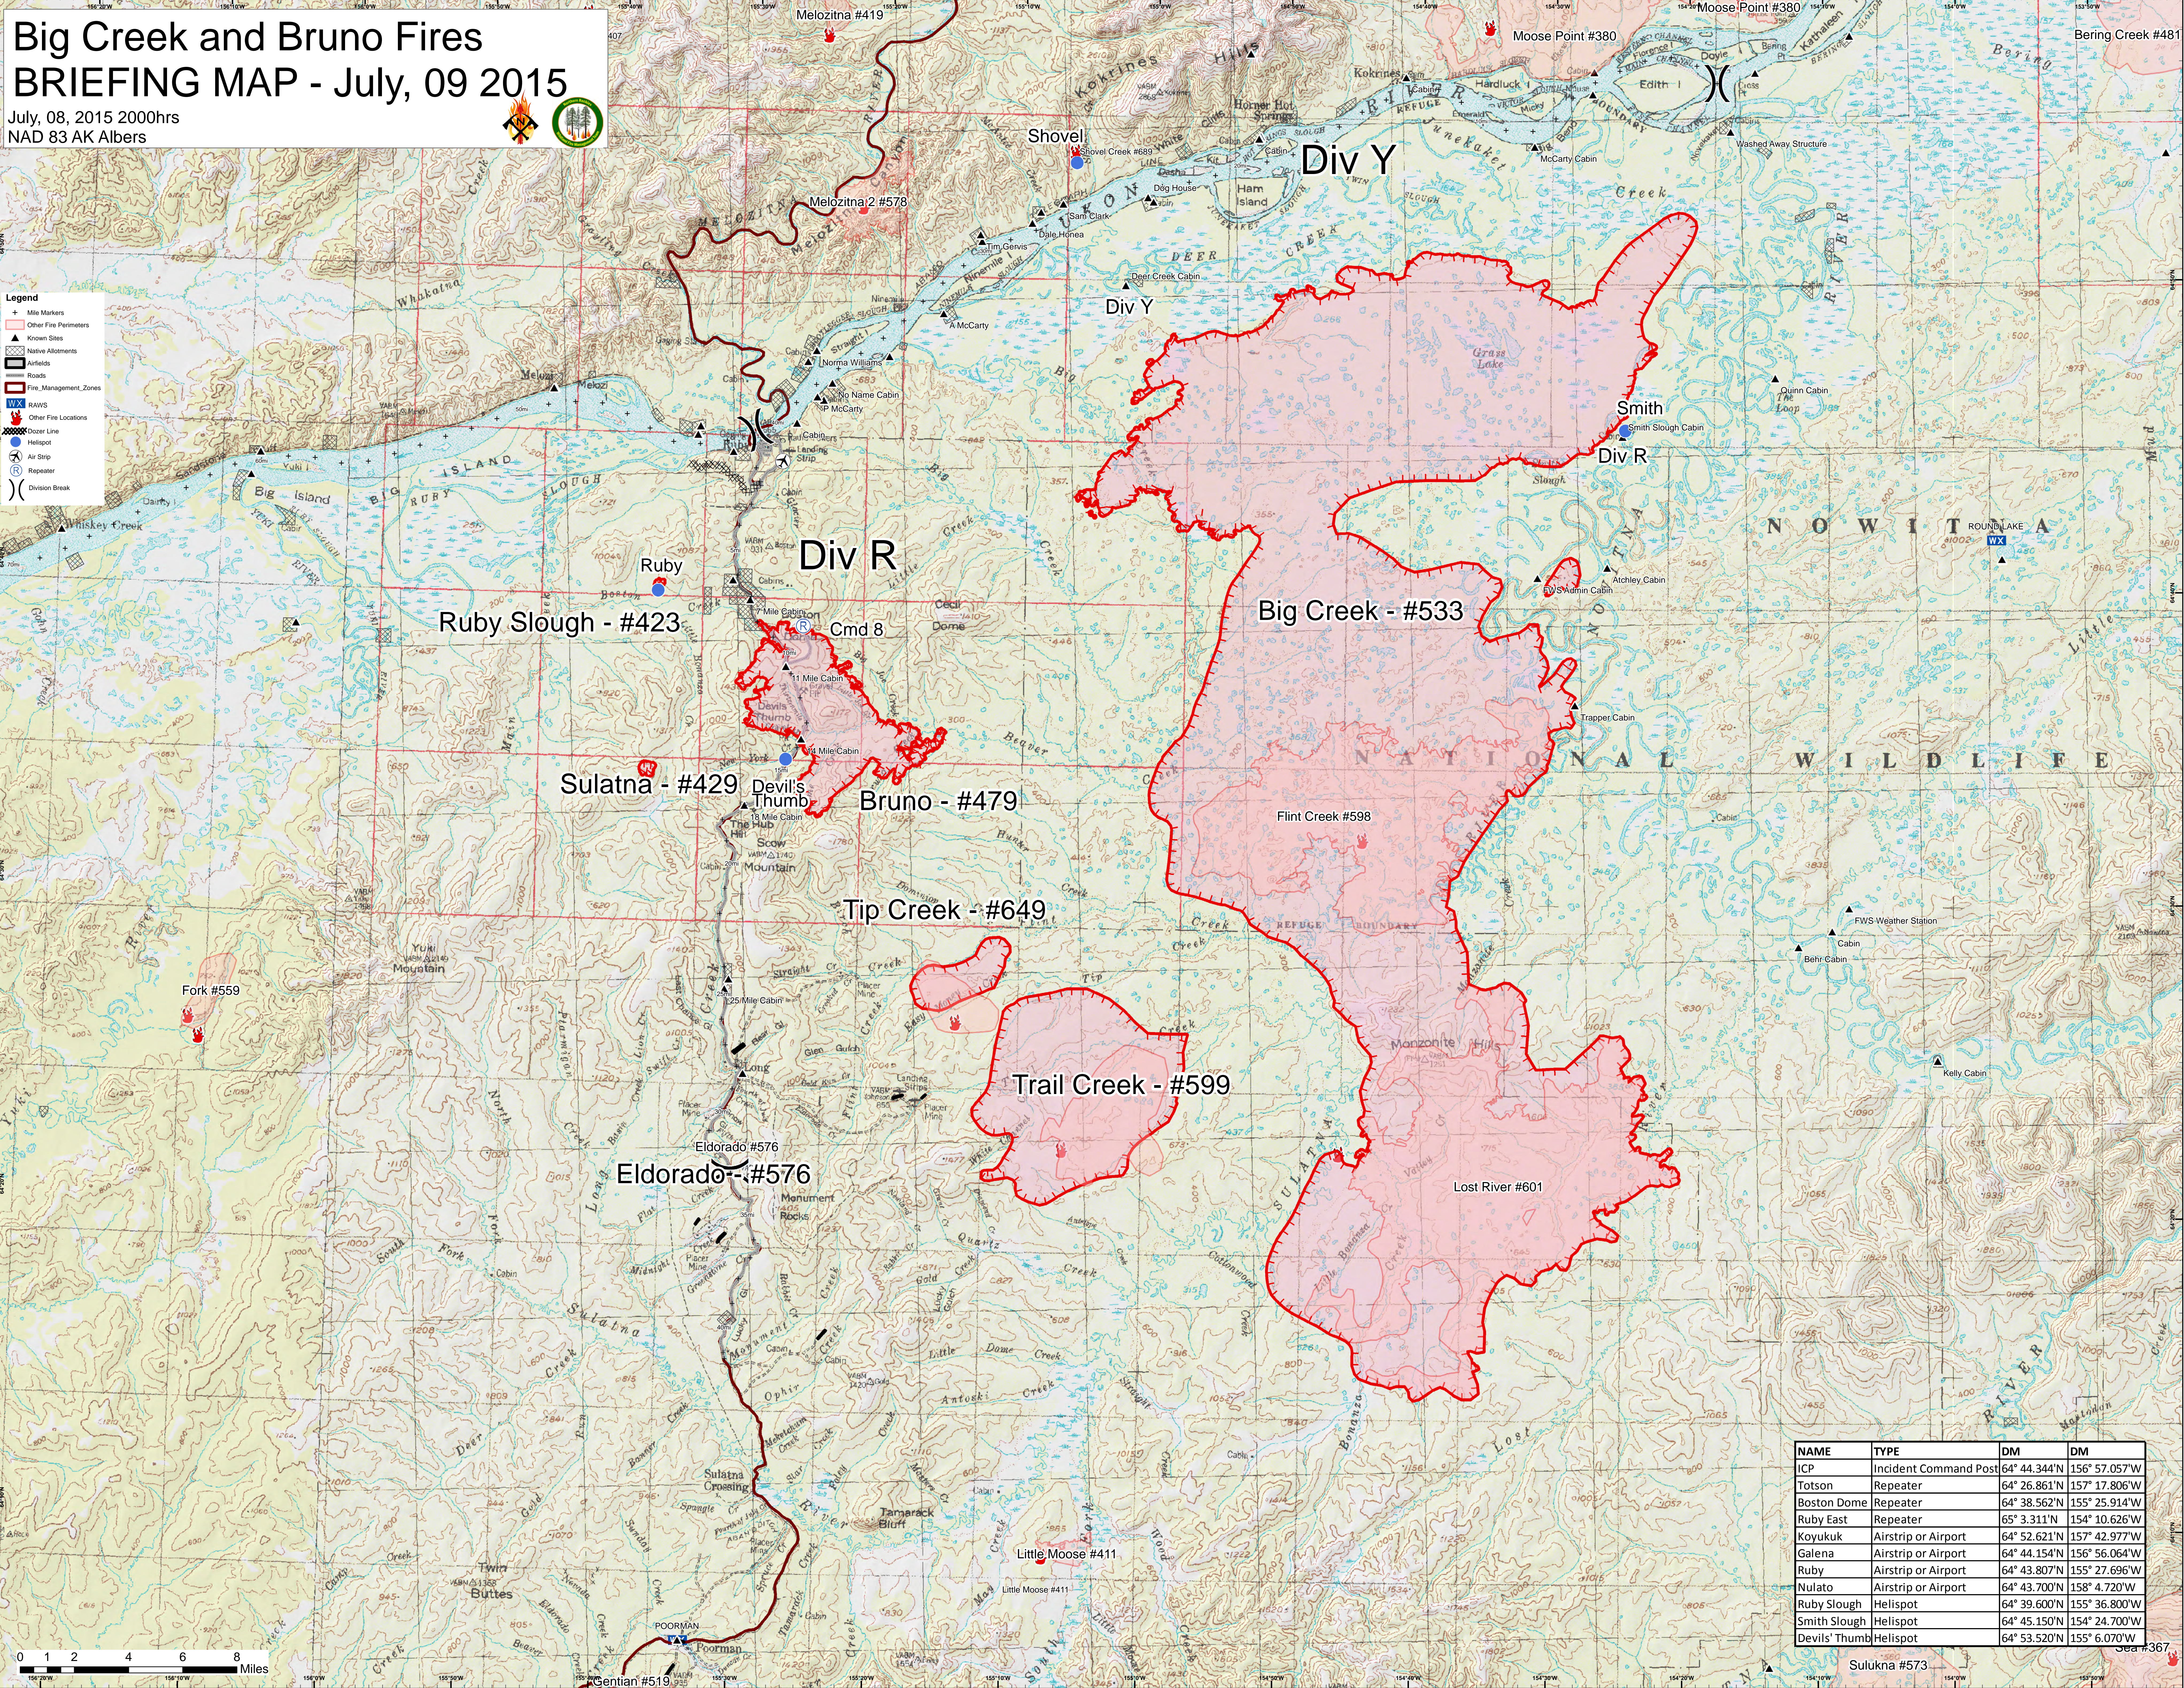

Big Creek and Bruno Fires

BRIEFING MAP - July, 09 2015

July, 08, 2015 2000hrs
 NAD 83 AK Albers

- Legend**
- + Mile Markers
 - Other Fire Perimeters
 - Known Sites
 - Native Allotments
 - Airfields
 - Roads
 - Fire Management Zones
 - RAWS
 - Other Fire Locations
 - Dozer Line
 - Helispot
 - Air Strip
 - Repeater
 - Division Break

NAME	TYPE	DM	DM
ICP	Incident Command Post	64° 44.344'N	156° 57.057'W
Totson	Repeater	64° 26.861'N	157° 17.806'W
Boston Dome	Repeater	64° 38.562'N	155° 25.914'W
Ruby East	Repeater	65° 3.311'N	154° 10.626'W
Koyukuk	Airstrip or Airport	64° 52.621'N	157° 42.977'W
Galena	Airstrip or Airport	64° 44.154'N	156° 56.064'W
Ruby	Airstrip or Airport	64° 43.807'N	155° 27.696'W
Nulato	Airstrip or Airport	64° 43.700'N	158° 4.720'W
Ruby Slough	Helispot	64° 39.600'N	155° 36.800'W
Smith Slough	Helispot	64° 45.150'N	154° 24.700'W
Devils' Thumb	Helispot	64° 53.520'N	155° 6.070'W

Sulutna #573

Sea #367