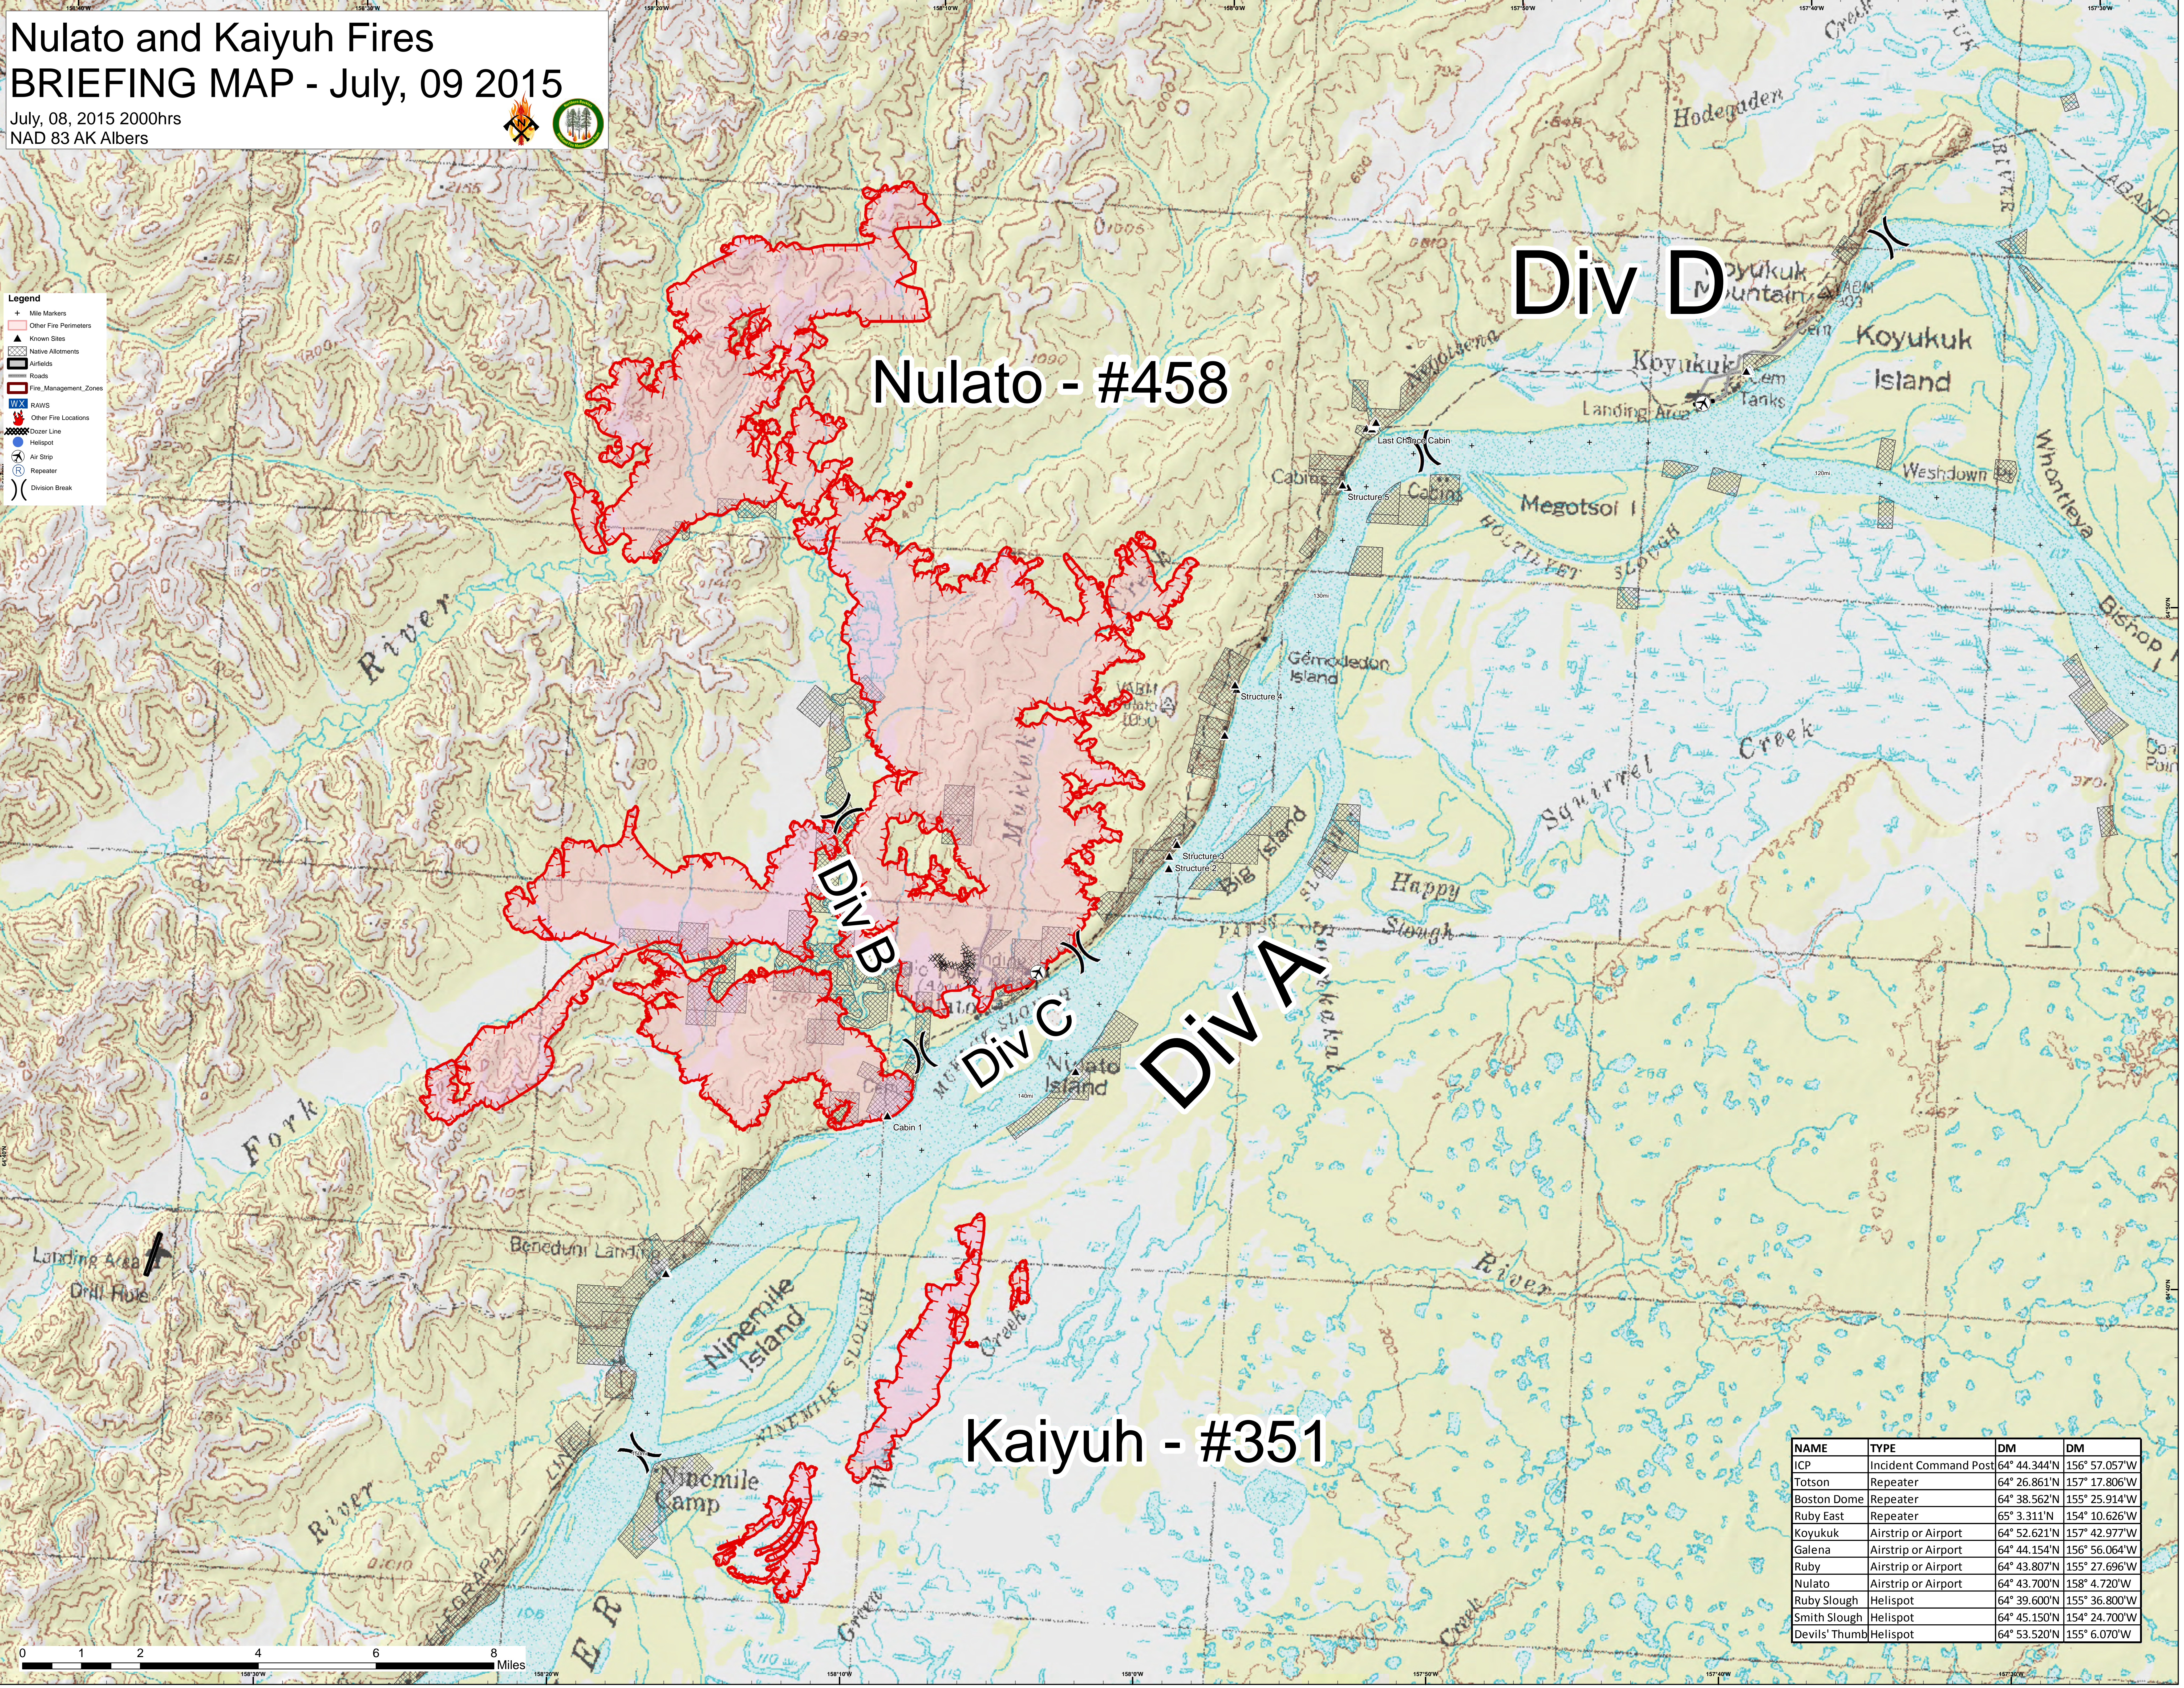

Nulato and Kaiyuh Fires

BRIEFING MAP - July, 09 2015

July, 08, 2015 2000hrs
 NAD 83 AK Albers

- Legend**
- + Mile Markers
 - Other Fire Perimeters
 - Known Sites
 - Native Allotments
 - Airfields
 - Roads
 - Fire Management Zones
 - RAWS
 - Other Fire Locations
 - Dozer Line
 - Helispot
 - Air Strip
 - Repeater
 - Division Break

Nulato - #458

Div D

Div B

Div C

Div A

Kaiyuh - #351

NAME	TYPE	DM	DM
ICP	Incident Command Post	64° 44.344'N	156° 57.057'W
Totson	Repeater	64° 26.861'N	157° 17.806'W
Boston Dome	Repeater	64° 38.562'N	155° 25.914'W
Ruby East	Repeater	65° 3.311'N	154° 10.626'W
Koyukuk	Airstrip or Airport	64° 52.621'N	157° 42.977'W
Galena	Airstrip or Airport	64° 44.154'N	156° 56.064'W
Ruby	Airstrip or Airport	64° 43.807'N	155° 27.696'W
Nulato	Airstrip or Airport	64° 43.700'N	158° 4.720'W
Ruby Slough	Helispot	64° 39.600'N	155° 36.800'W
Smith Slough	Helispot	64° 45.150'N	154° 24.700'W
Devils' Thumb	Helispot	64° 53.520'N	155° 6.070'W