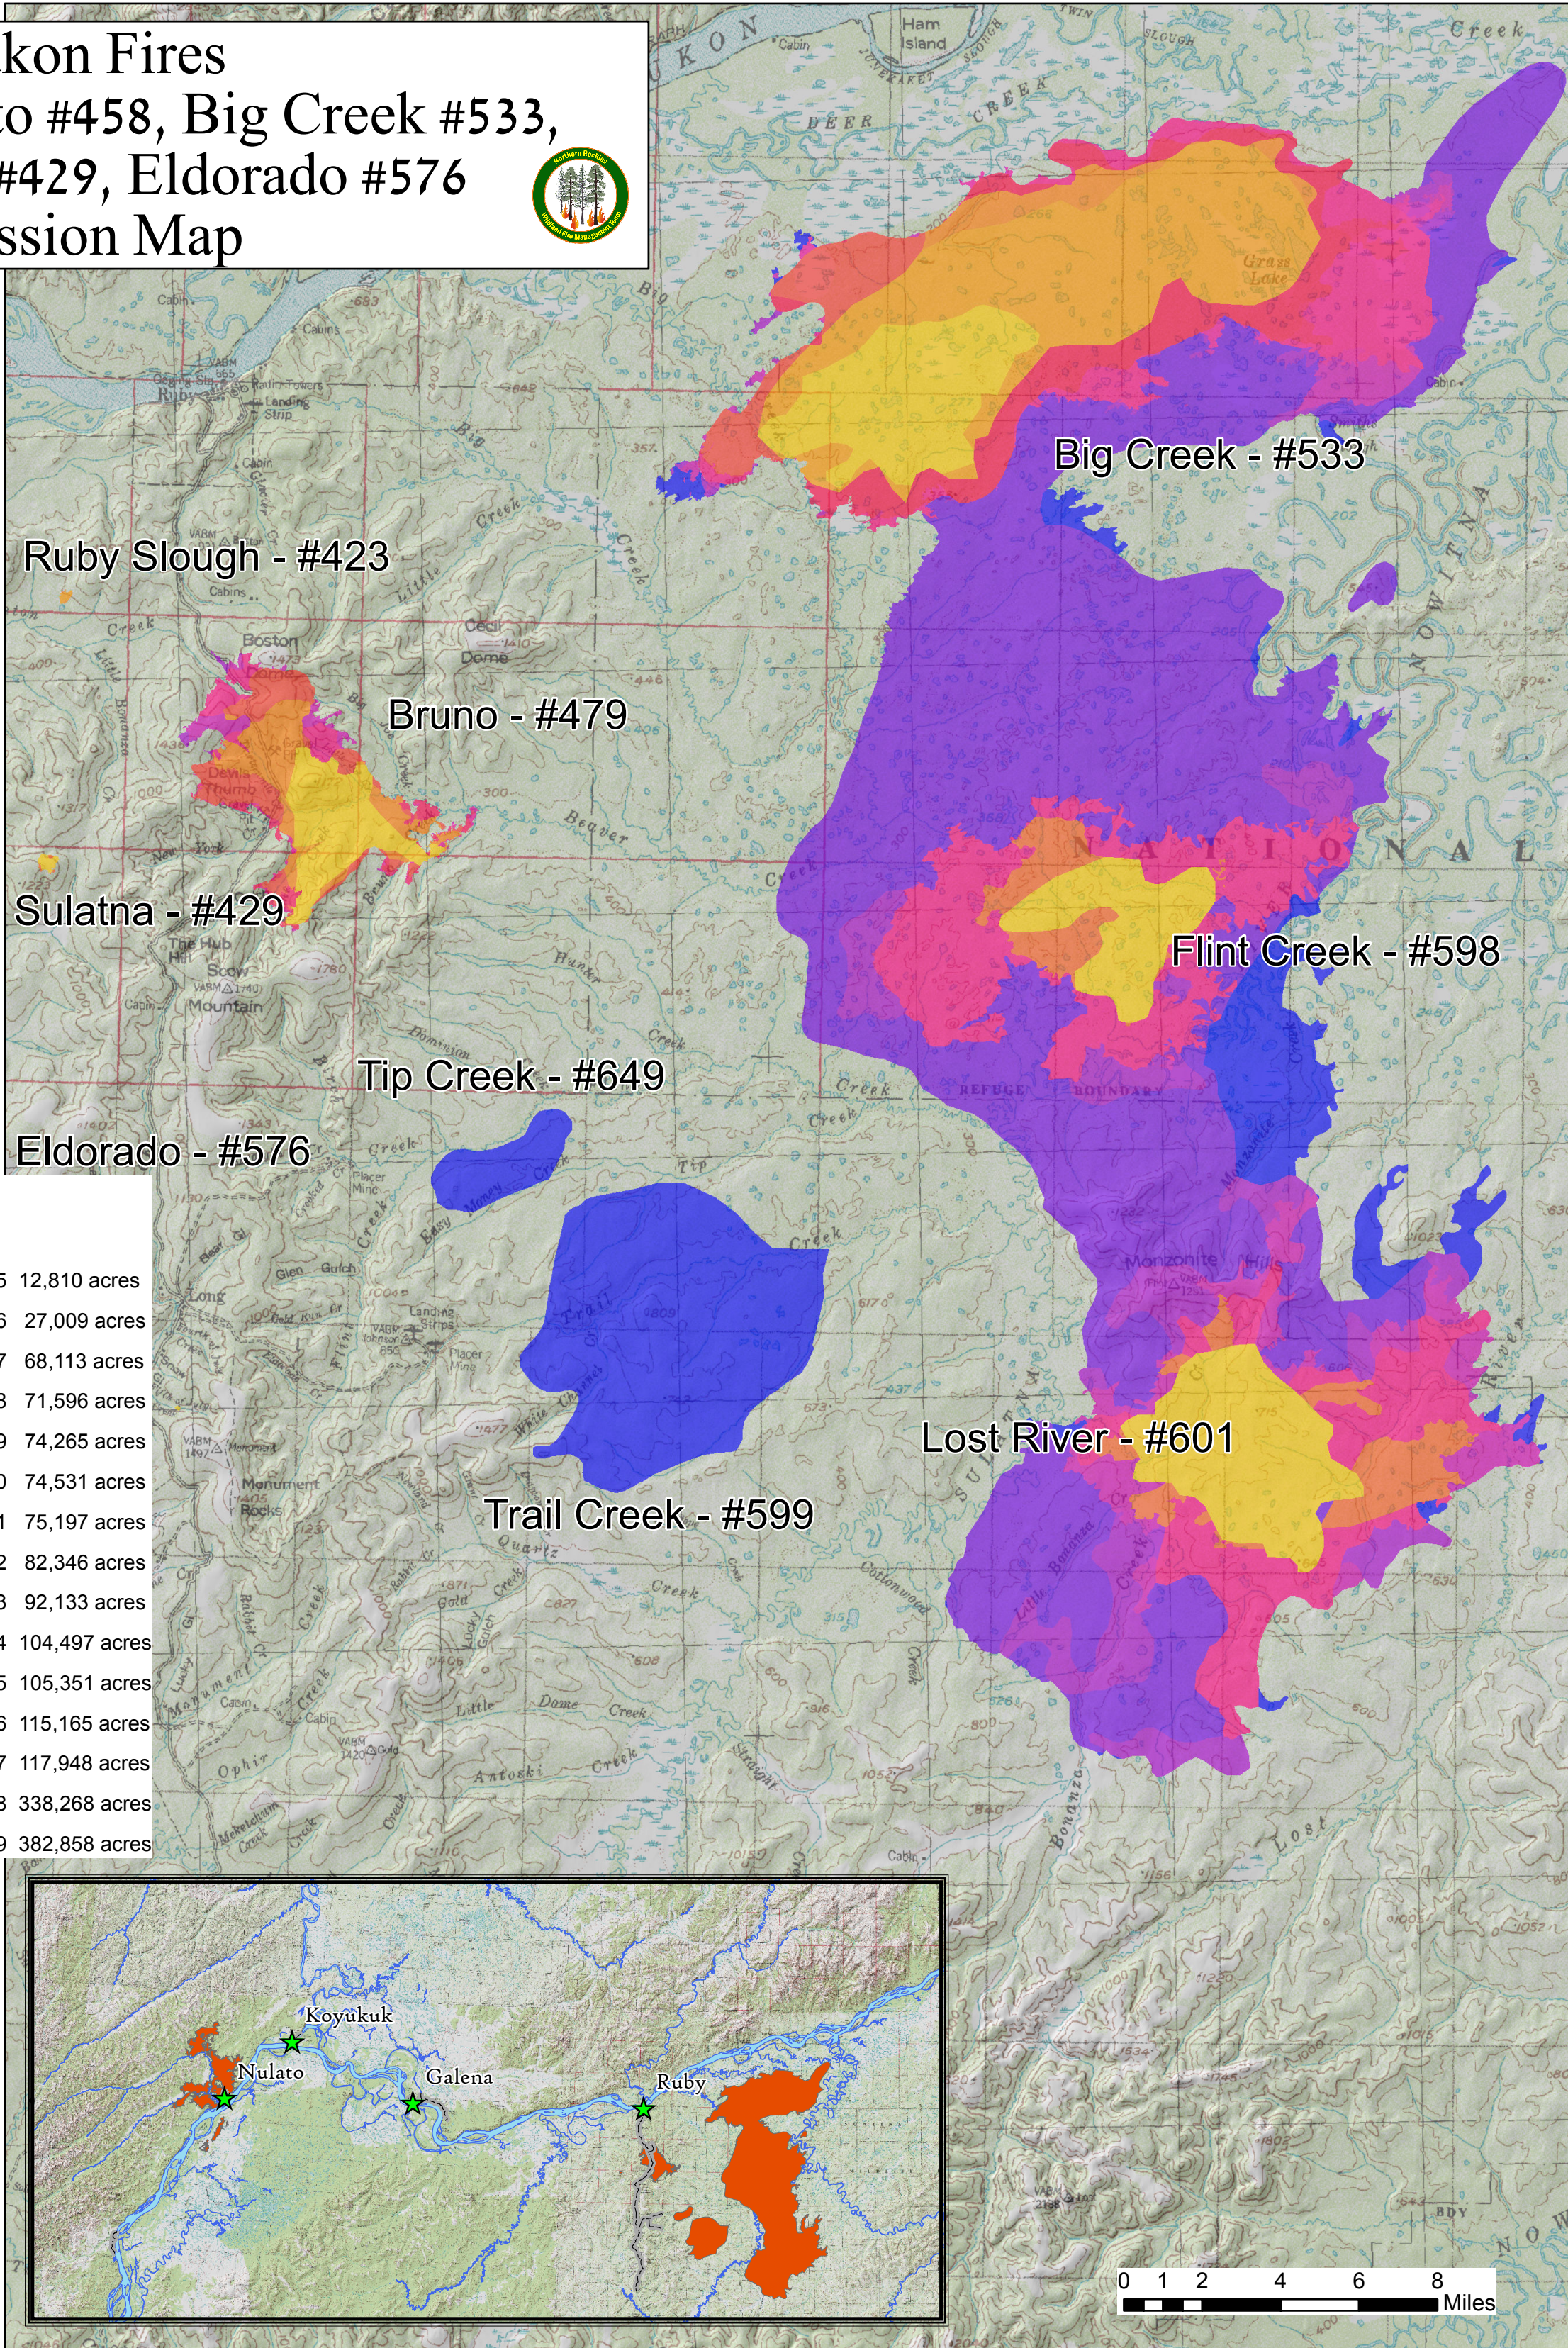

★ Middle Yukon Fires
 ★ Ruby Slough #423, Nulato #458, Big Creek #533,
 ★ Bruno #479, Sulatna #429, Eldorado #576
 ★ Fire Progression Map

Nulato - #458

Legend

Progression

2015-06-25	12,810 acres
2015-06-26	27,009 acres
2015-06-27	68,113 acres
2015-06-28	71,596 acres
2015-06-29	74,265 acres
2015-06-30	74,531 acres
2015-07-01	75,197 acres
2015-07-02	82,346 acres
2015-07-03	92,133 acres
2015-07-04	104,497 acres
2015-07-05	105,351 acres
2015-07-06	115,165 acres
2015-07-07	117,948 acres
2015-07-08	338,268 acres
2015-07-09	382,858 acres

0 0.5 1 2 3 4 Miles

0 1 2 4 6 8 Miles