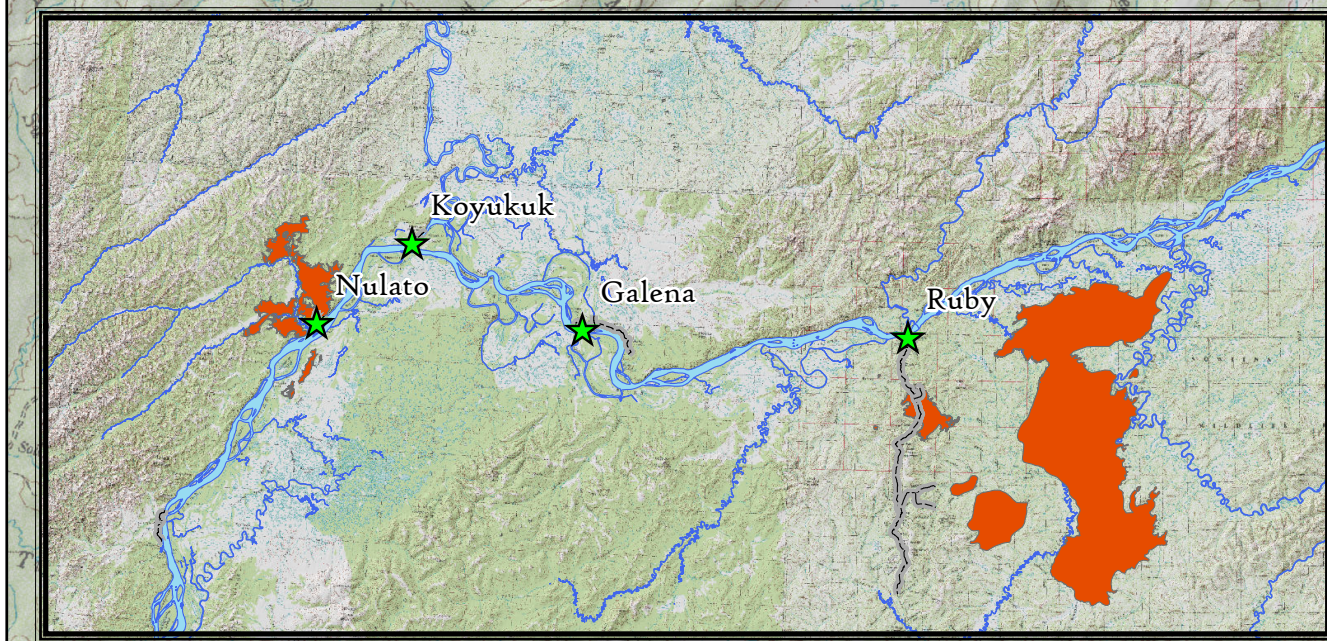

★ Middle Yukon Fires
 ★ Ruby Slough #423, Nulato #458, Big Creek #533,
 ★ Bruno #479, Sulatna #429, Eldorado #576
 ★ Fire Progression Map

Nulato - #458

Legend

Progression

2015-06-25	12,810 acres
2015-06-26	27,009 acres
2015-06-27	68,113 acres
2015-06-28	71,596 acres
2015-06-29	74,265 acres
2015-06-30	74,531 acres
2015-07-01	75,197 acres
2015-07-02	82,346 acres
2015-07-03	92,133 acres
2015-07-04	104,497 acres
2015-07-05	105,351 acres
2015-07-06	115,165 acres
2015-07-07	117,948 acres
2015-07-08	338,268 acres
2015-07-09	382,858 acres

0 0.5 1 2 3 4 Miles

0 1 2 4 6 8 Miles