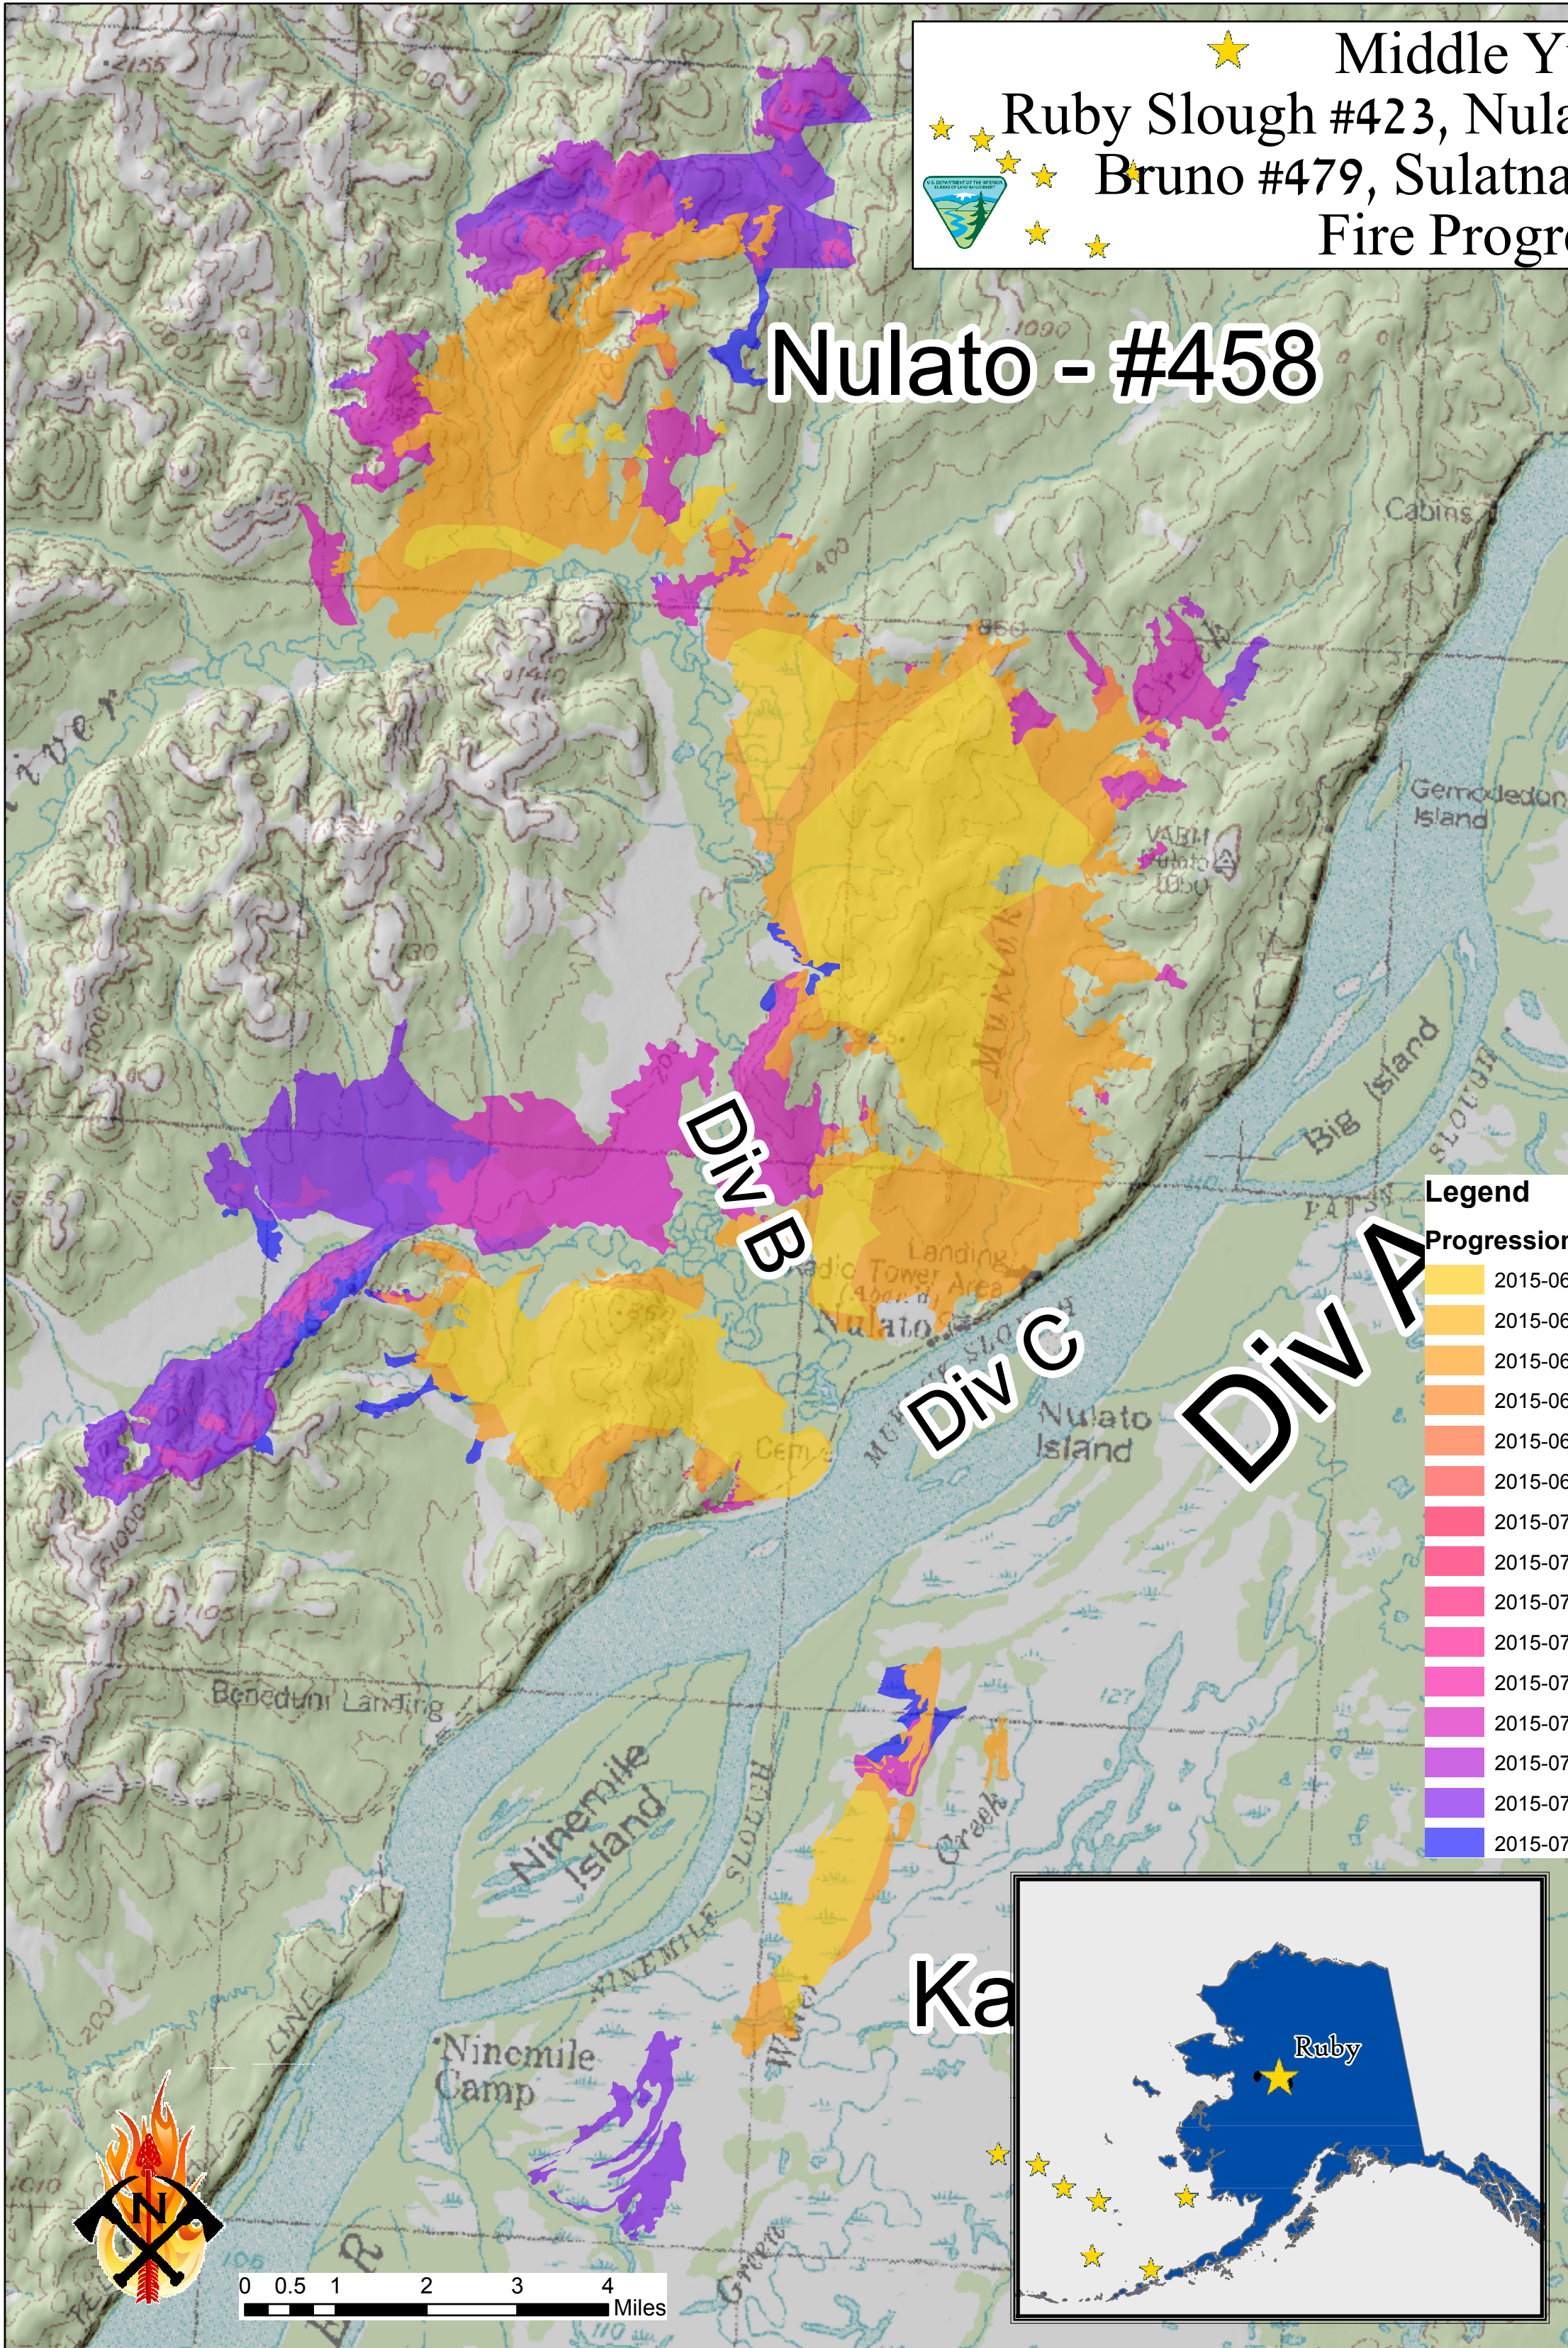

★ Middle Yukon Fires
 ★ Ruby Slough #423, Nulato #458, Big Creek #533,
 ★ Bruno #479, Sulatna #429, Eldorado #576
 ★ Fire Progression Map

Nulato - #458

Legend

Progression

2015-06-25	12,810 acres
2015-06-26	27,009 acres
2015-06-27	68,113 acres
2015-06-28	71,596 acres
2015-06-29	74,265 acres
2015-06-30	74,531 acres
2015-07-01	75,197 acres
2015-07-02	82,346 acres
2015-07-03	92,133 acres
2015-07-04	104,497 acres
2015-07-05	105,351 acres
2015-07-06	115,165 acres
2015-07-07	117,948 acres
2015-07-08	338,268 acres
2015-07-09	382,858 acres

0 0.5 1 2 3 4 Miles

0 1 2 4 6 8 Miles