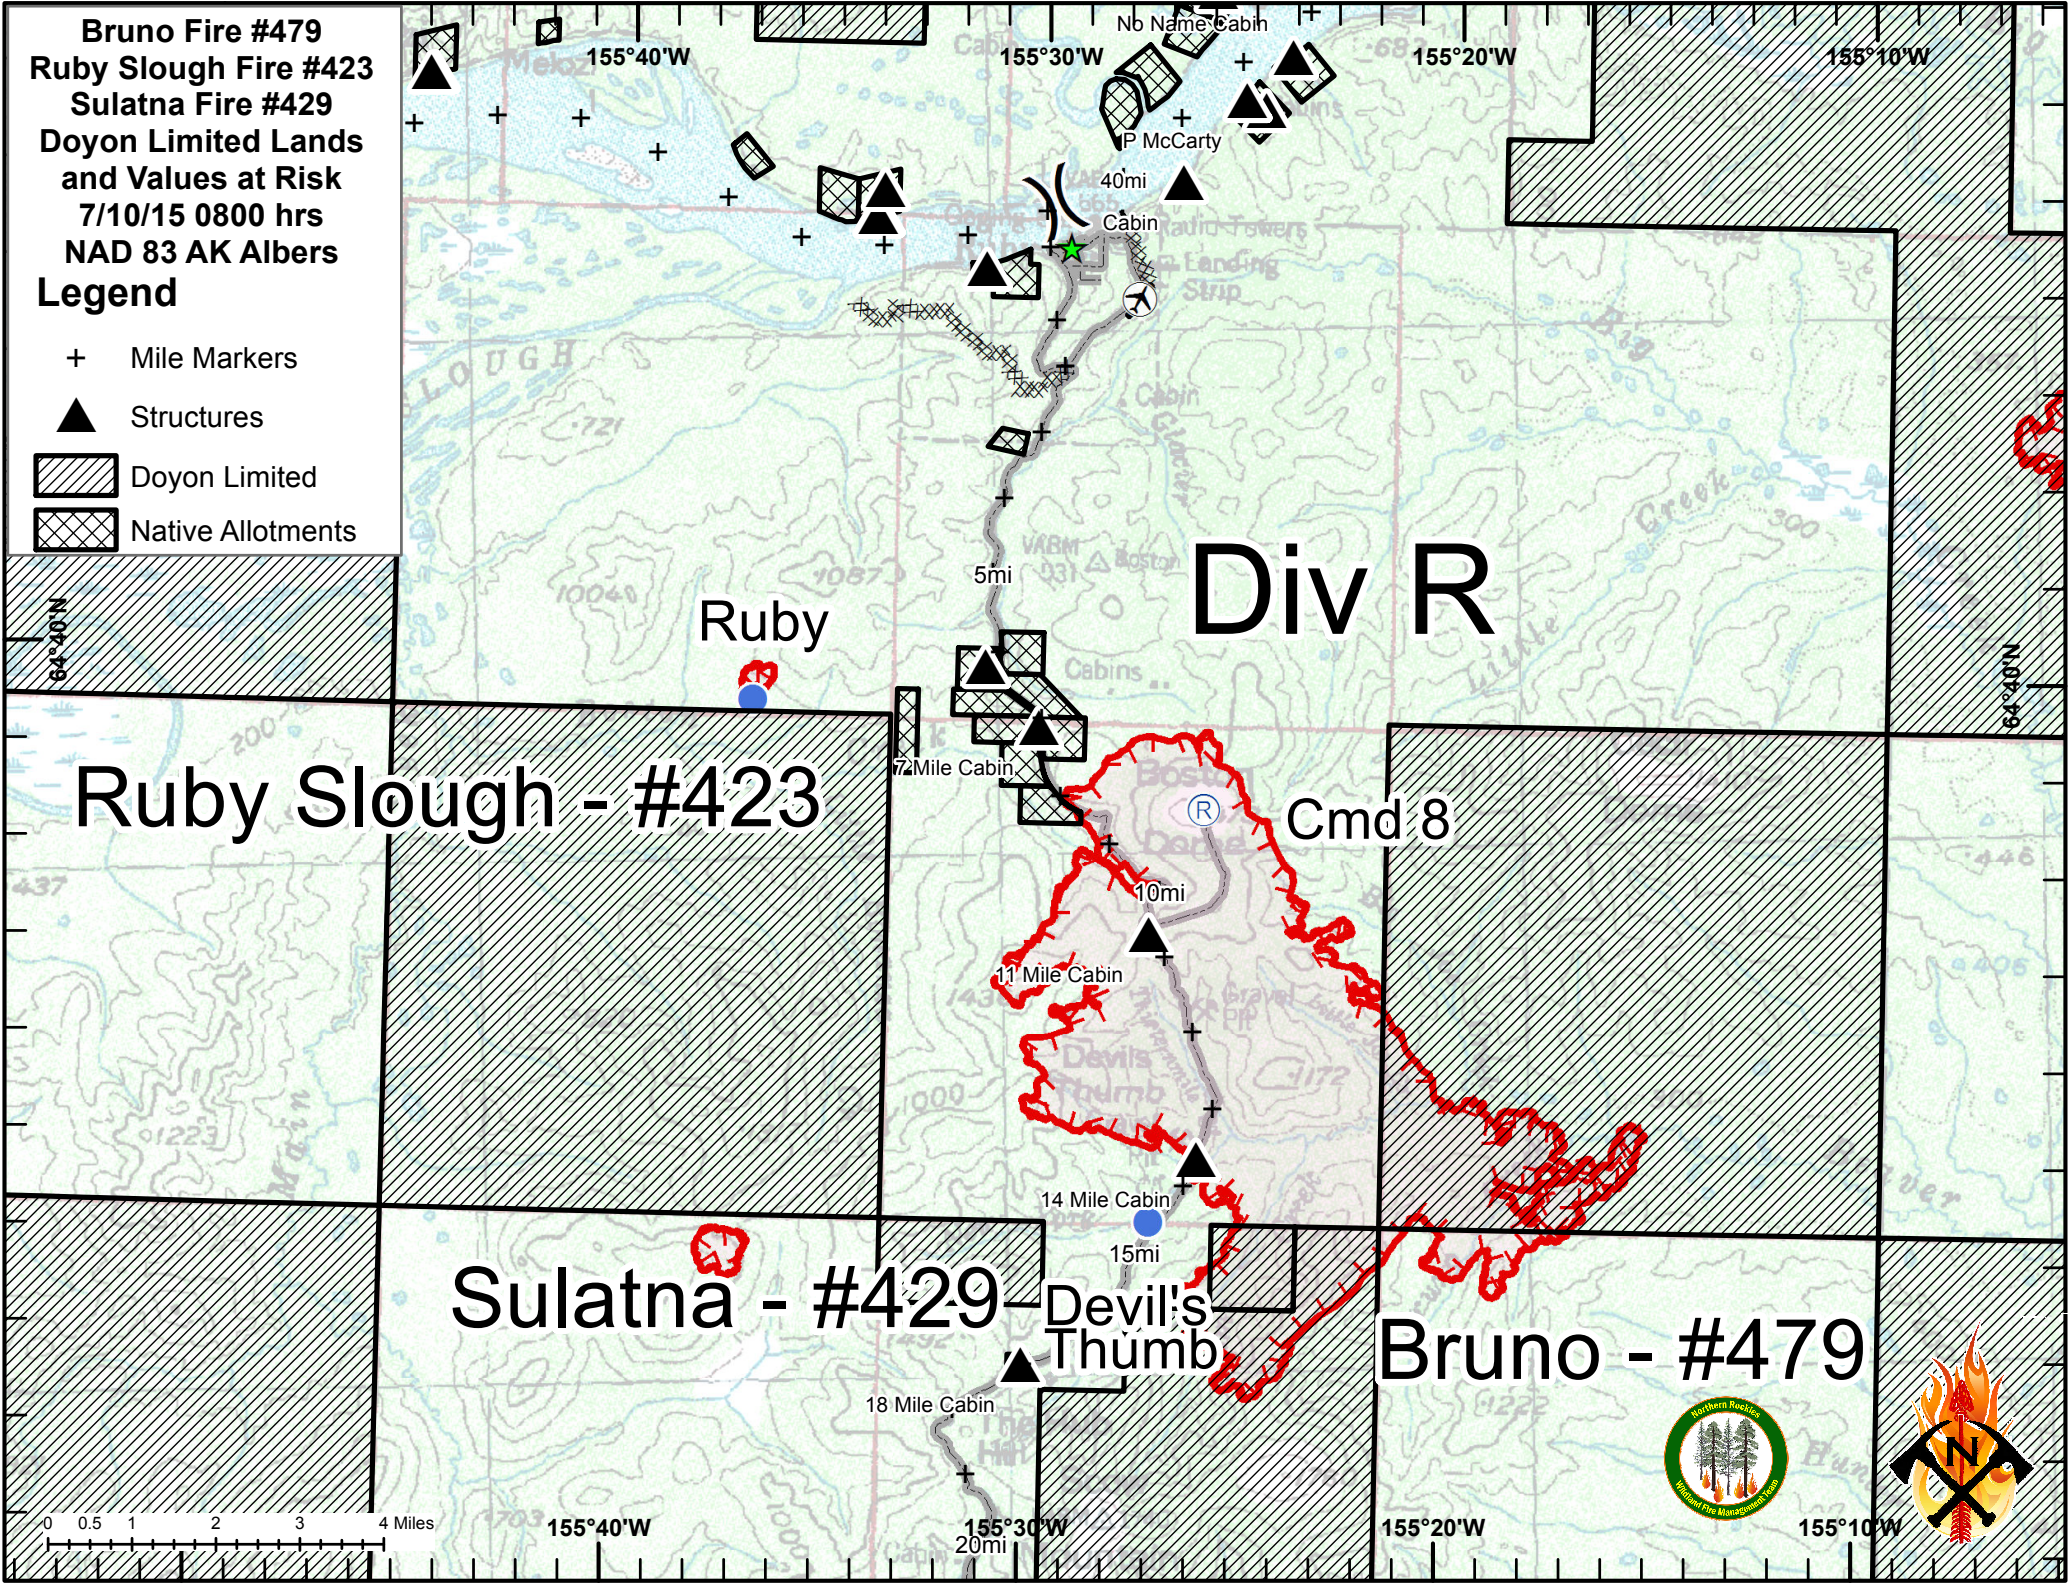

**Bruno Fire #479**  
**Ruby Slough Fire #423**  
**Sulatna Fire #429**  
**Doyon Limited Lands and Values at Risk**  
**7/10/15 0800 hrs**  
**NAD 83 AK Albers**  
**Legend**

- + Mile Markers
- ▲ Structures
-  Doyon Limited
-  Native Allotments

Ruby

Div R

Ruby Slough - #423

Cmd 8

Sulatna - #429

Devil's Thumb

Bruno - #479