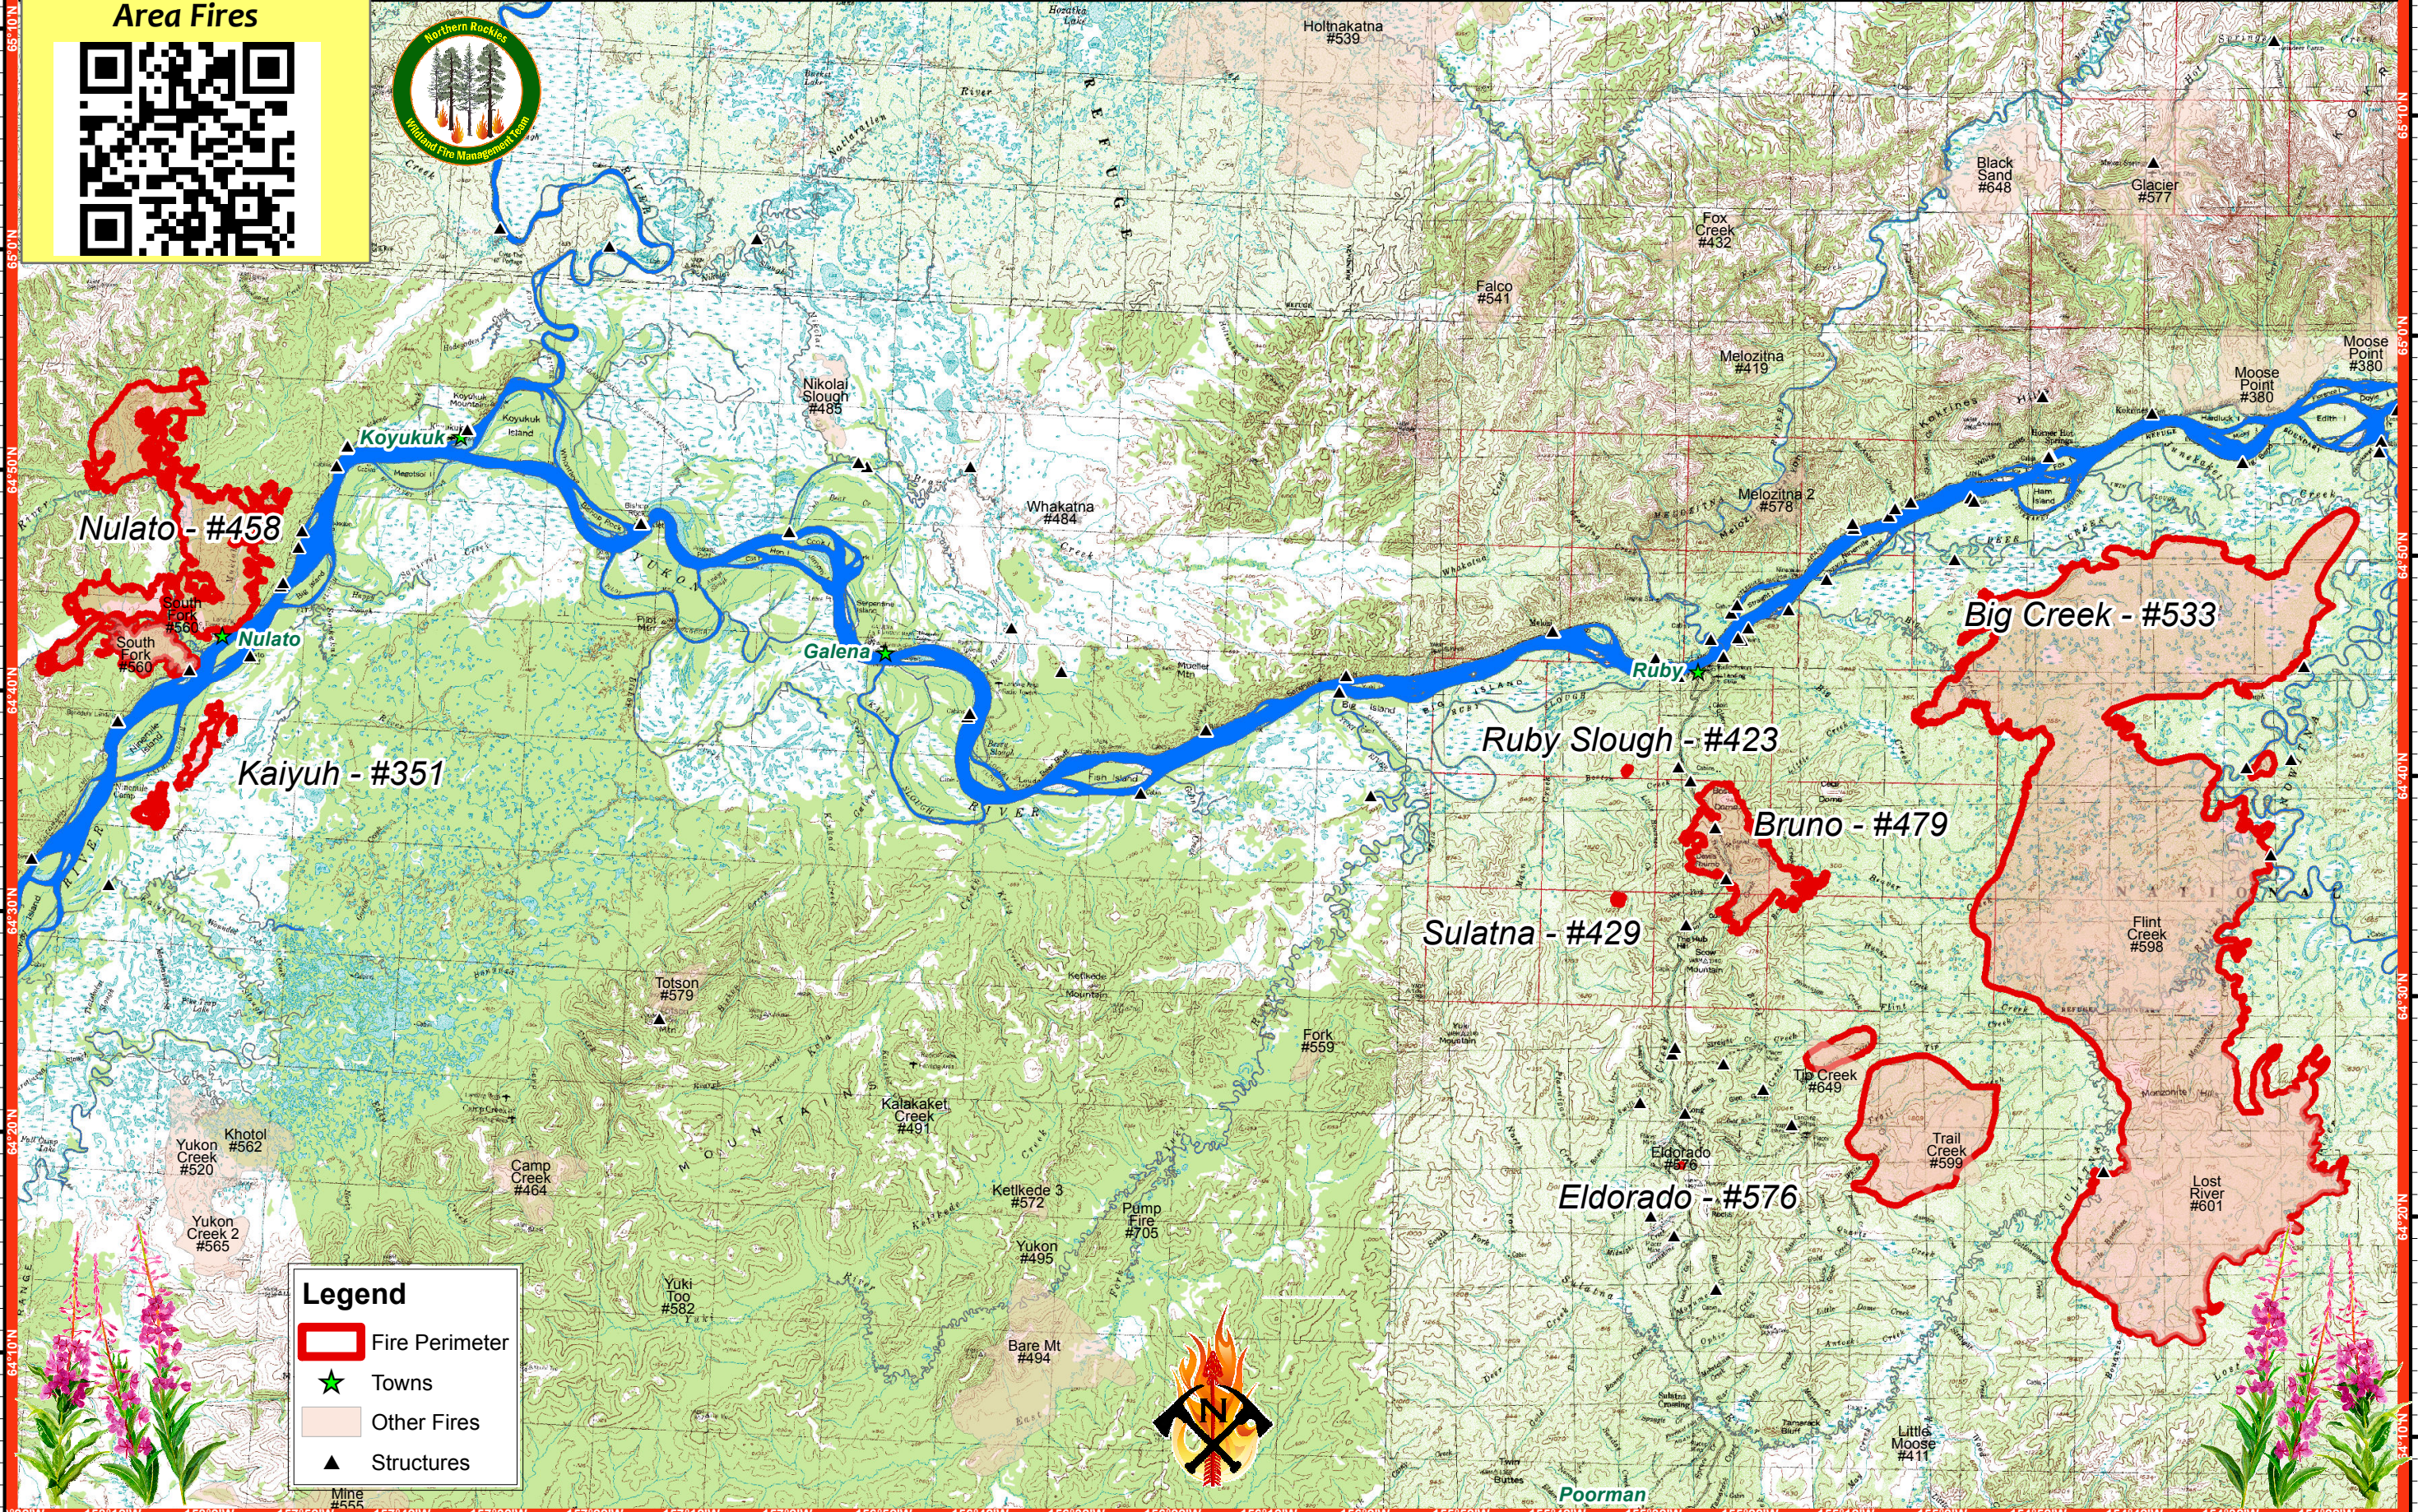

For more info about the Ruby Slough Area Fires

# Ruby Slough AK-GAD000423 Middle Yukon Fires

Public Information Map

July 11, 2015

**Legend**

-  Fire Perimeter
-  Towns
-  Other Fires
-  Structures