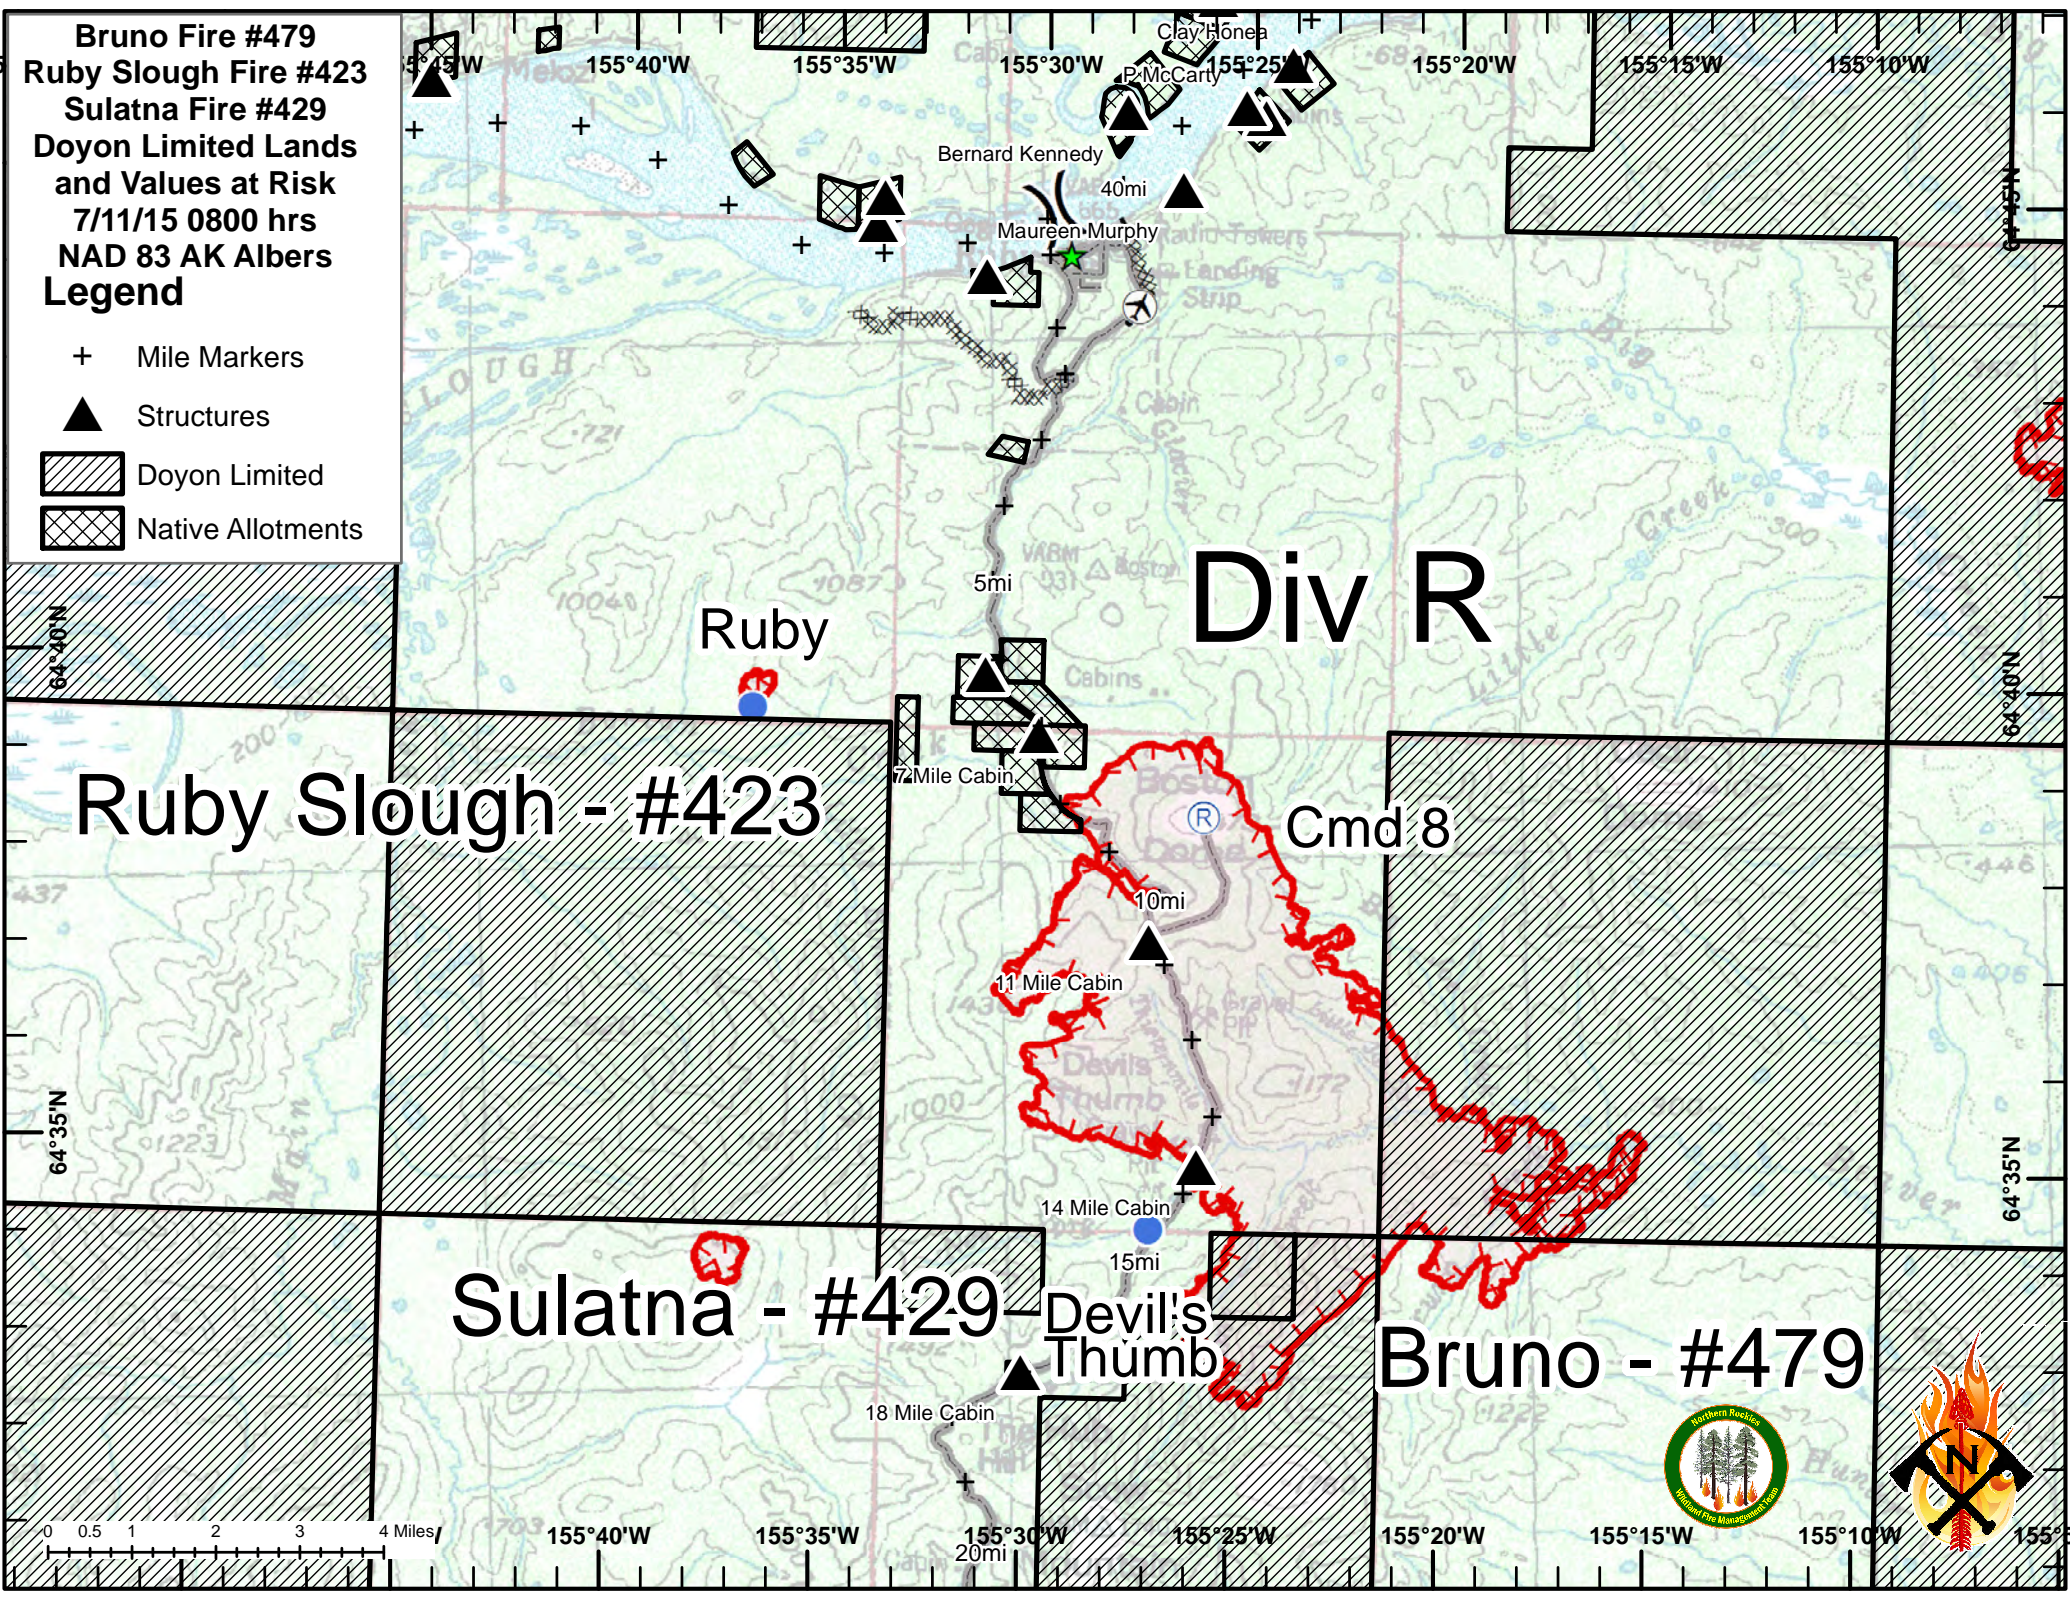

Bruno Fire #479
Ruby Slough Fire #423
Sulatna Fire #429
Doyon Limited Lands and Values at Risk
7/11/15 0800 hrs
NAD 83 AK Albers
Legend

- + Mile Markers
- ▲ Structures
-  Doyon Limited
-  Native Allotments

Ruby Slough - #423

Div R

Cmd 8

Sulatna - #429

Devil's Thumb

Bruno - #479