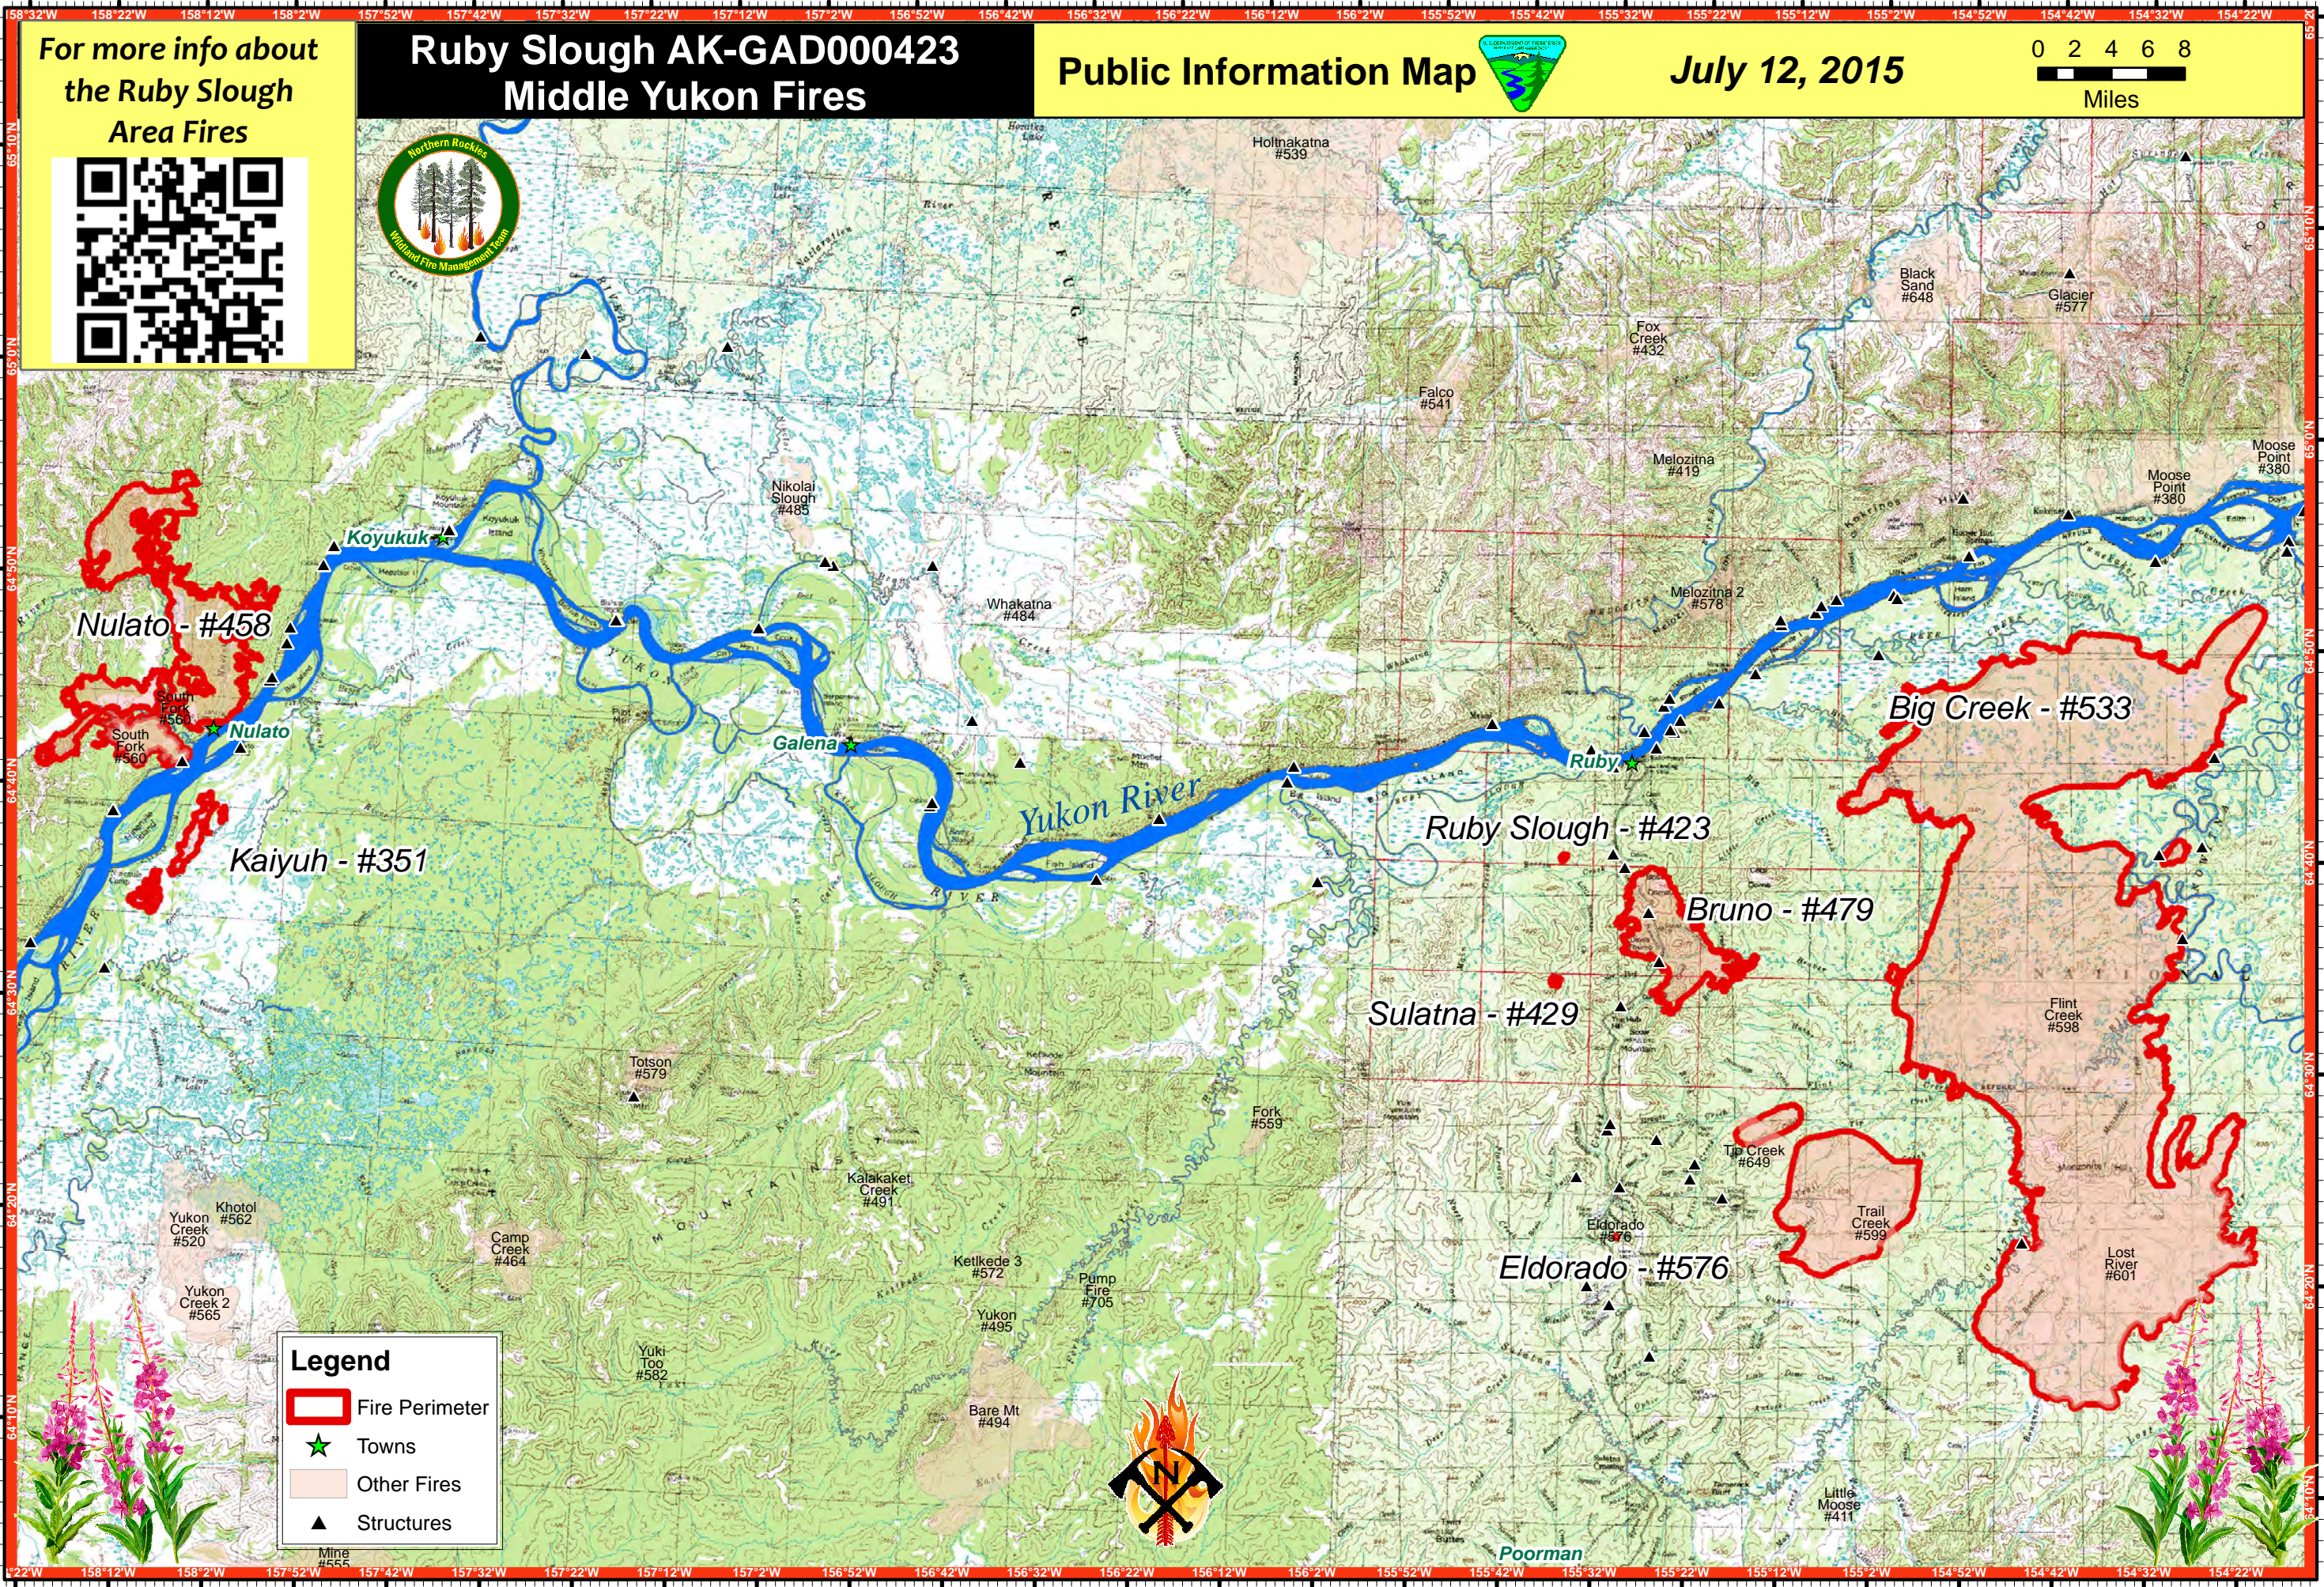

For more info about the Ruby Slough Area Fires

Ruby Slough AK-GAD000423 Middle Yukon Fires

Public Information Map

July 12, 2015

Legend

-  Fire Perimeter
-  Towns
-  Other Fires
-  Structures