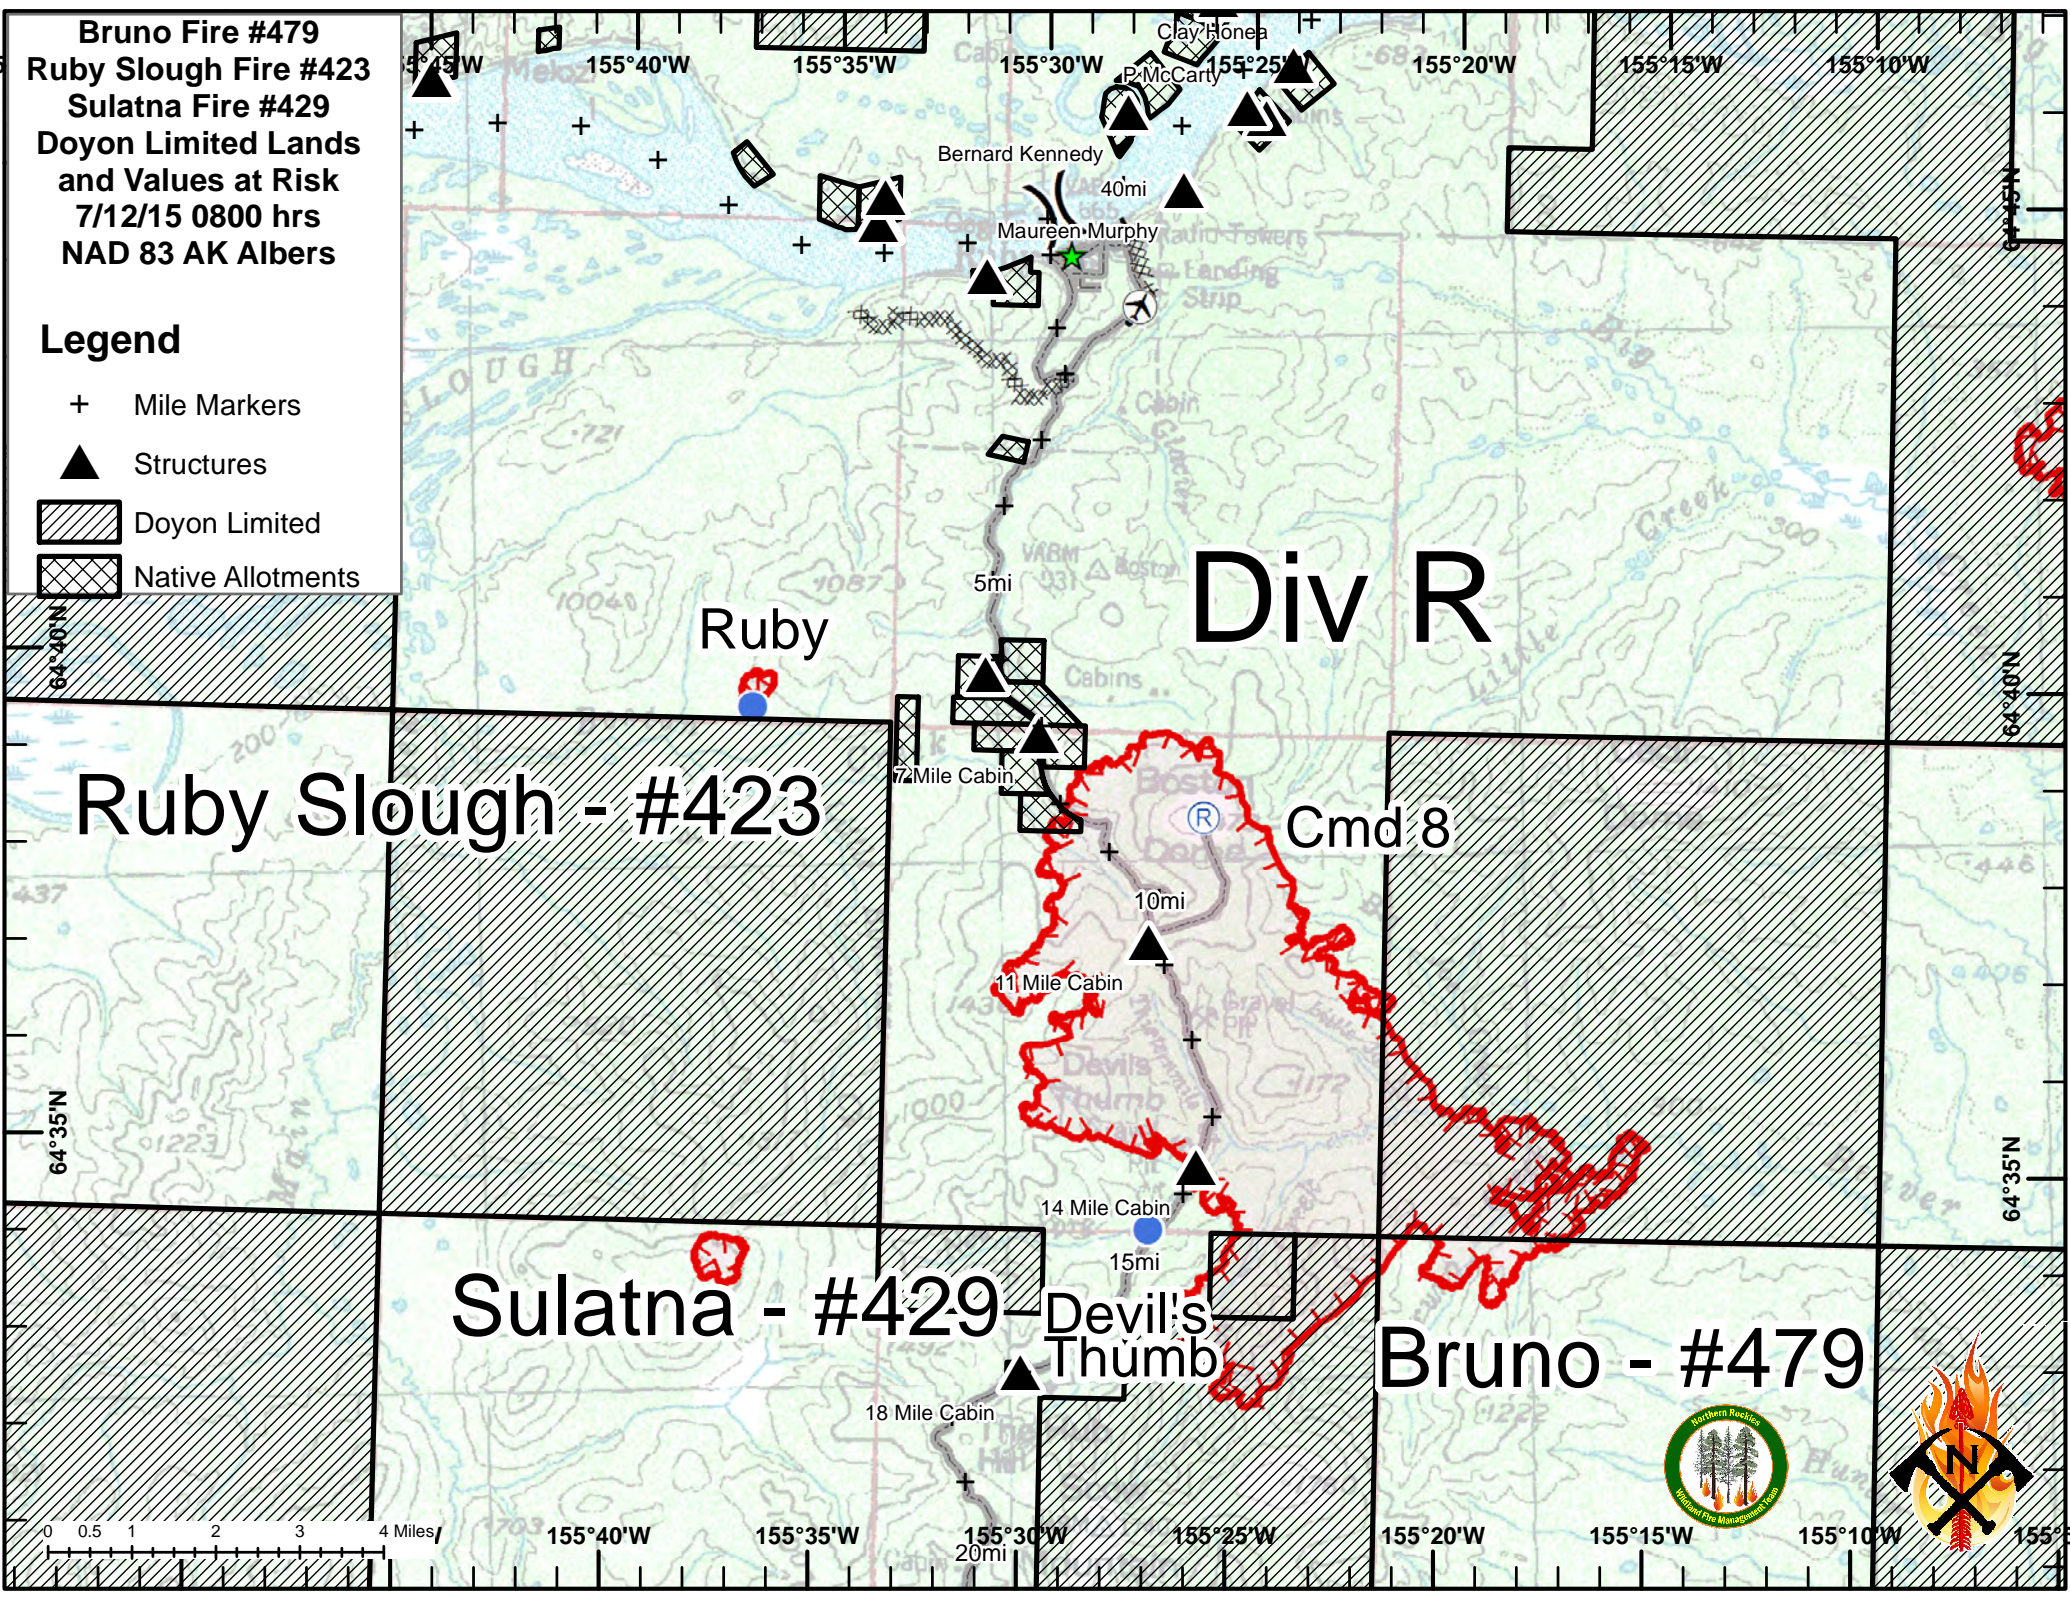

Bruno Fire #479  
 Ruby Slough Fire #423  
 Sulatna Fire #429  
 Doyon Limited Lands  
 and Values at Risk  
 7/12/15 0800 hrs  
 NAD 83 AK Albers

**Legend**

- + Mile Markers
- ▲ Structures
-  Doyon Limited
-  Native Allotments

**Div R**

**Ruby Slough - #423**

**Sulatna - #429**

**Bruno - #479**

Cmd 8