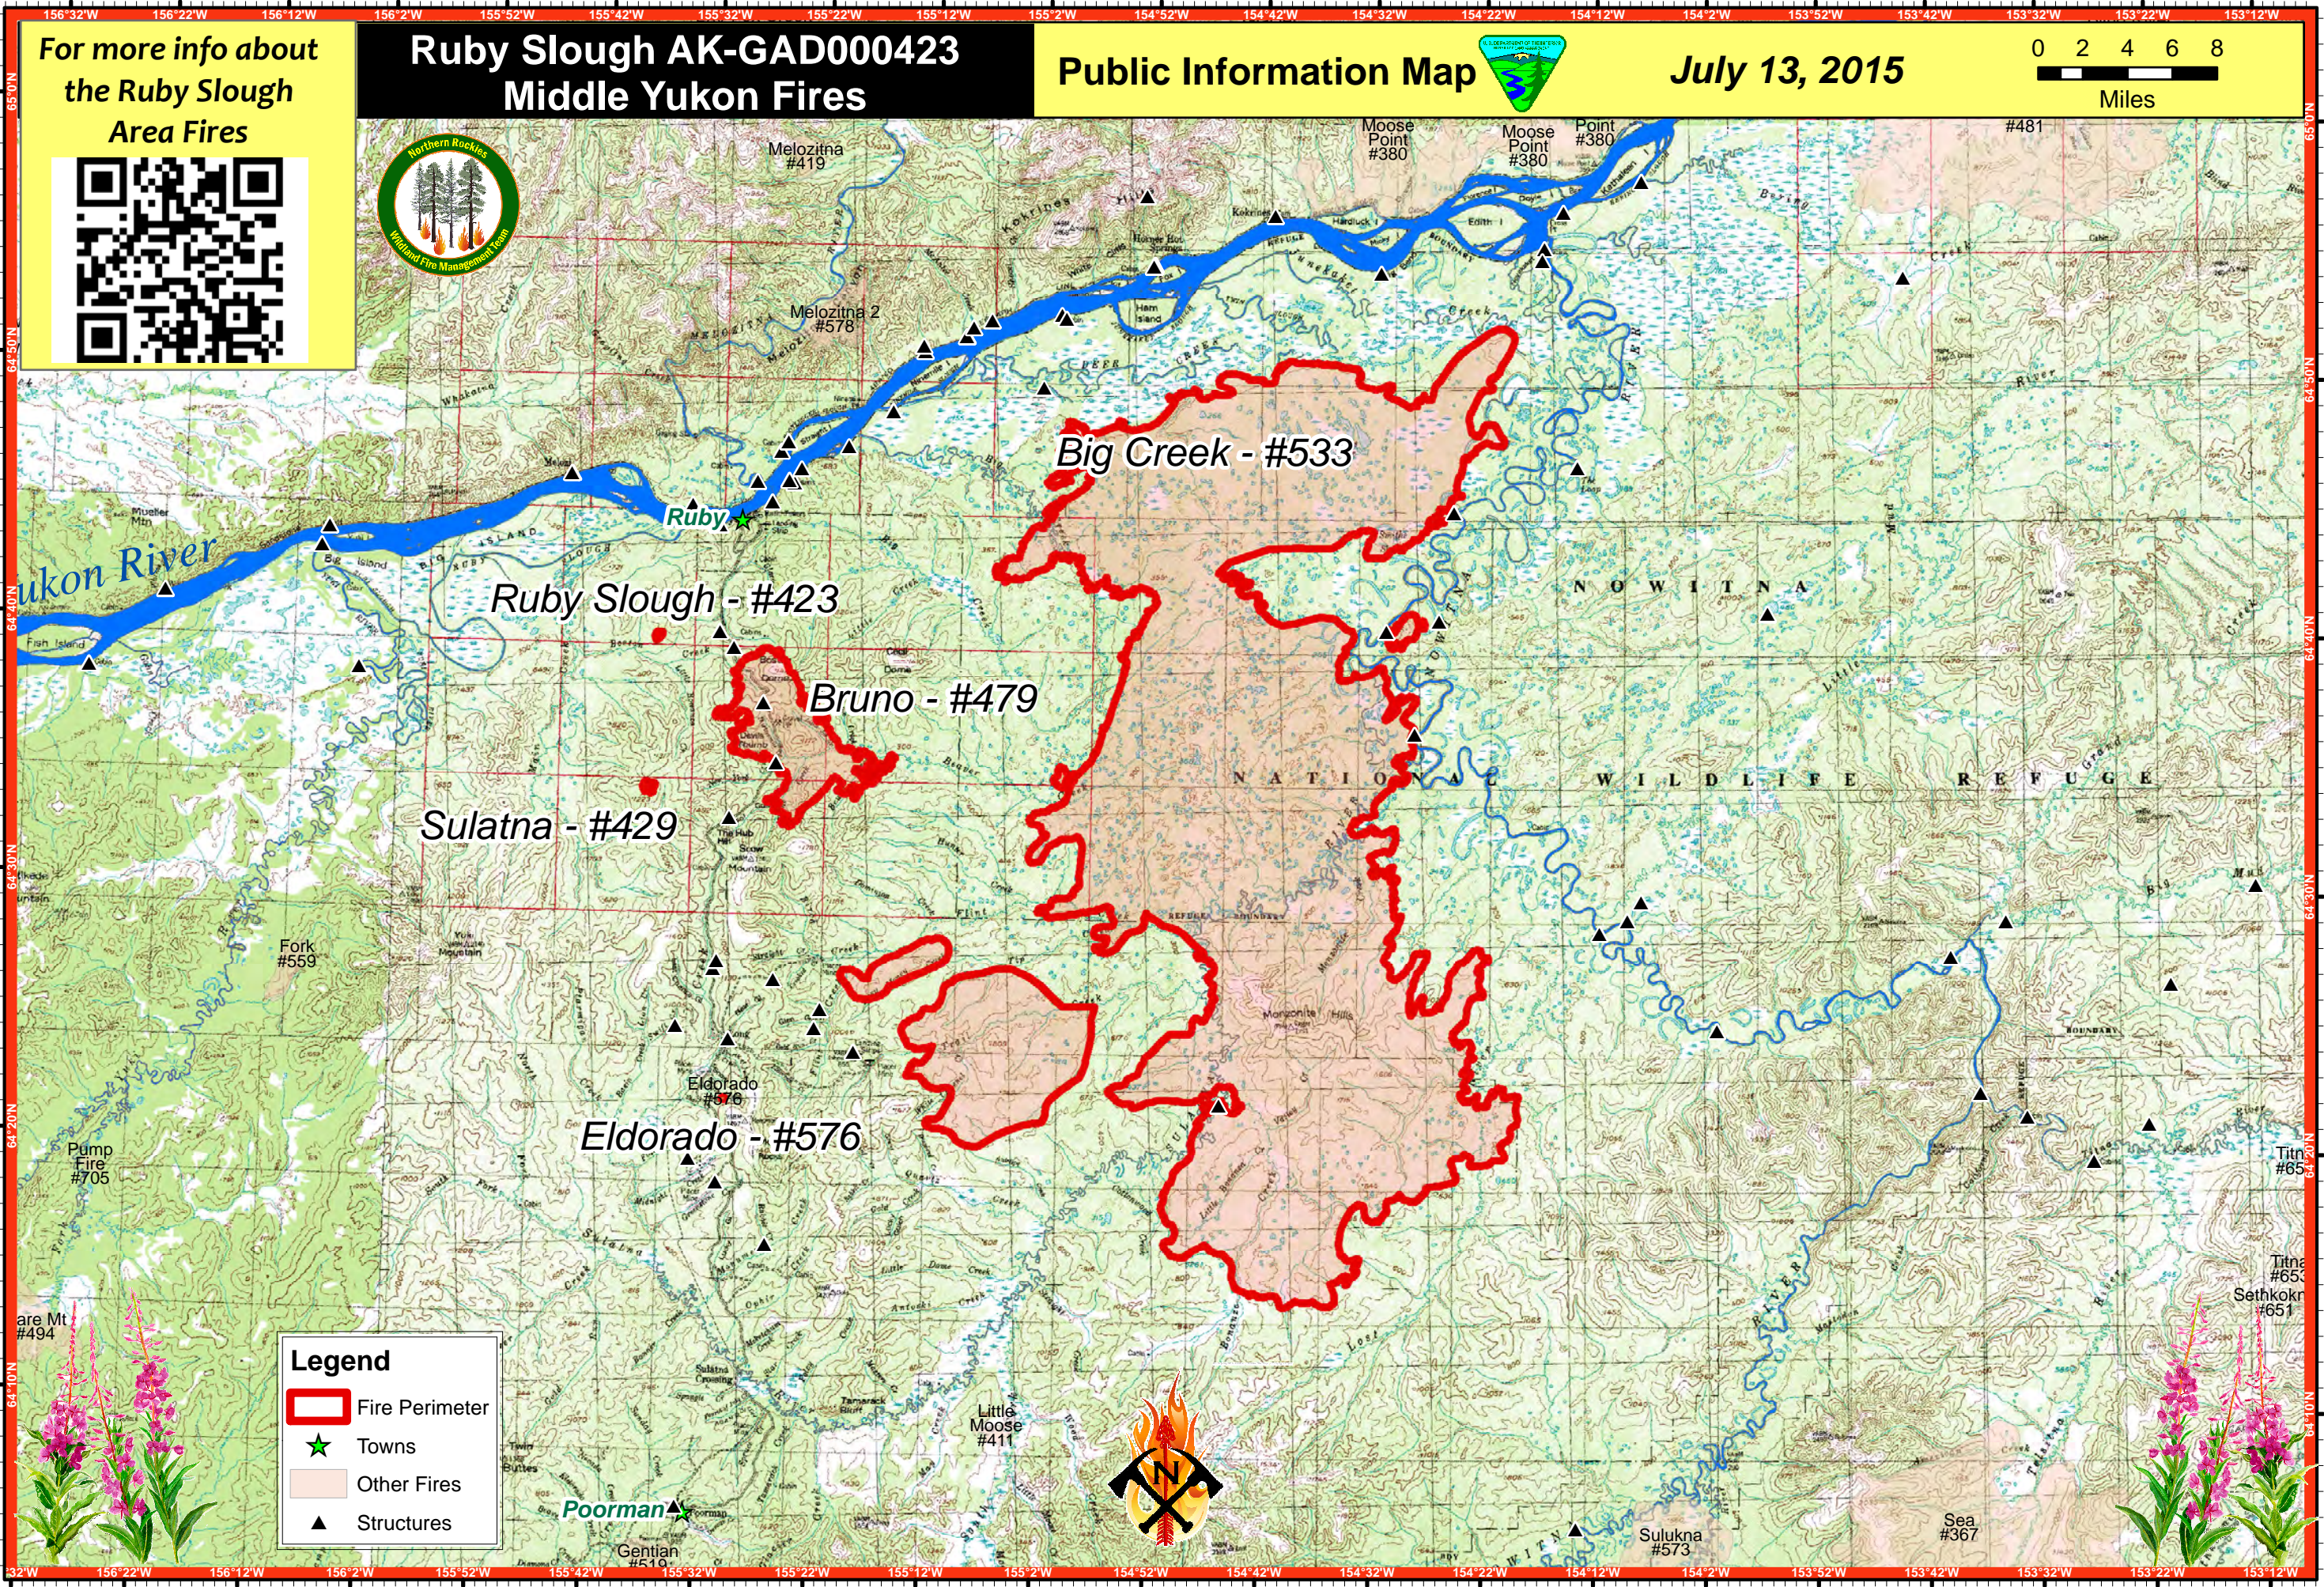

For more info about  
the Ruby Slough  
Area Fires

# Ruby Slough AK-GAD000423 Middle Yukon Fires

Public Information Map

July 13, 2015

**Legend**

- Fire Perimeter
- Towns
- Other Fires
- Structures