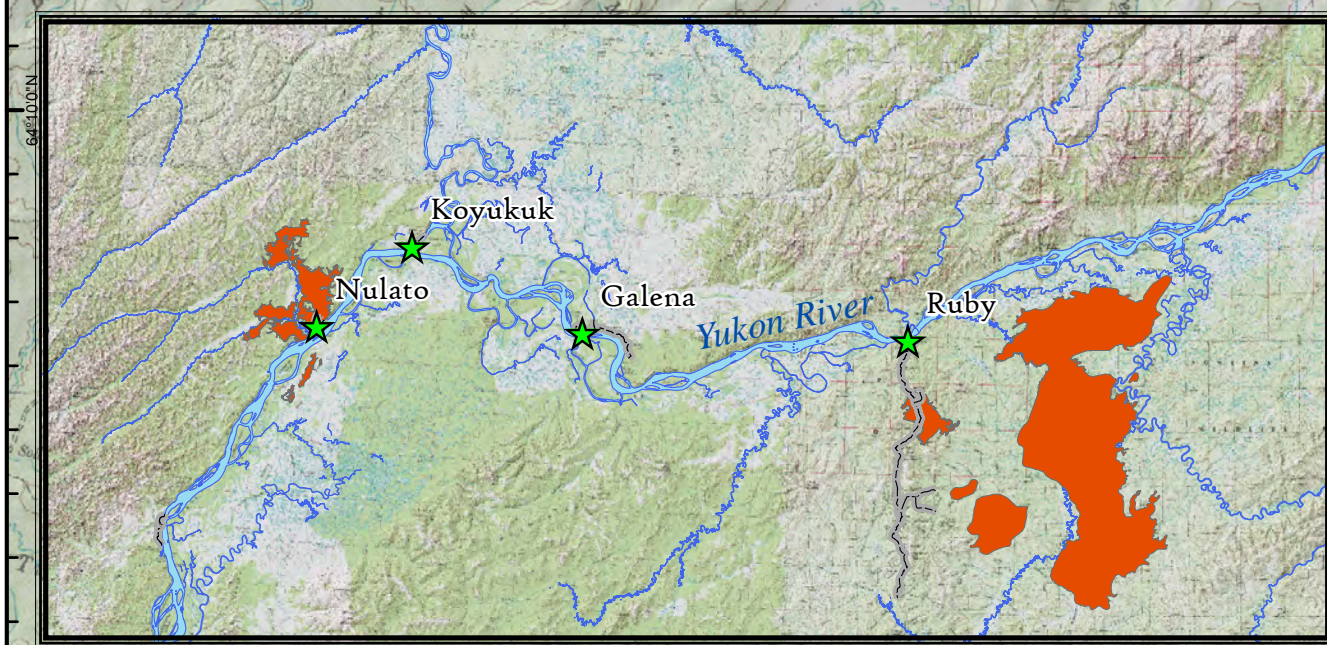

★ Middle Yukon Fires
 ★ Ruby Slough #423, Nulato #458, Big Creek #533,
 ★ Bruno #479, Sulatna #429, Eldorado #576
 ★ Fire Progression Map

Legend

Progression

2015-06-25	12,810 acres
2015-06-26	27,009 acres
2015-06-27	68,113 acres
2015-06-28	71,596 acres
2015-06-29	74,265 acres
2015-06-30	74,531 acres
2015-07-01	75,197 acres
2015-07-02	82,346 acres
2015-07-03	92,133 acres
2015-07-04	104,497 acres
2015-07-05	105,351 acres
2015-07-06	115,165 acres
2015-07-07	117,948 acres
2015-07-08	338,268 acres
2015-07-09	384,611 acres
2015-07-11	395,627 acres
2015-07-12	418,722 acres

0 0.5 1 2 3 4 Miles

0 1 2 4 6 8 Miles