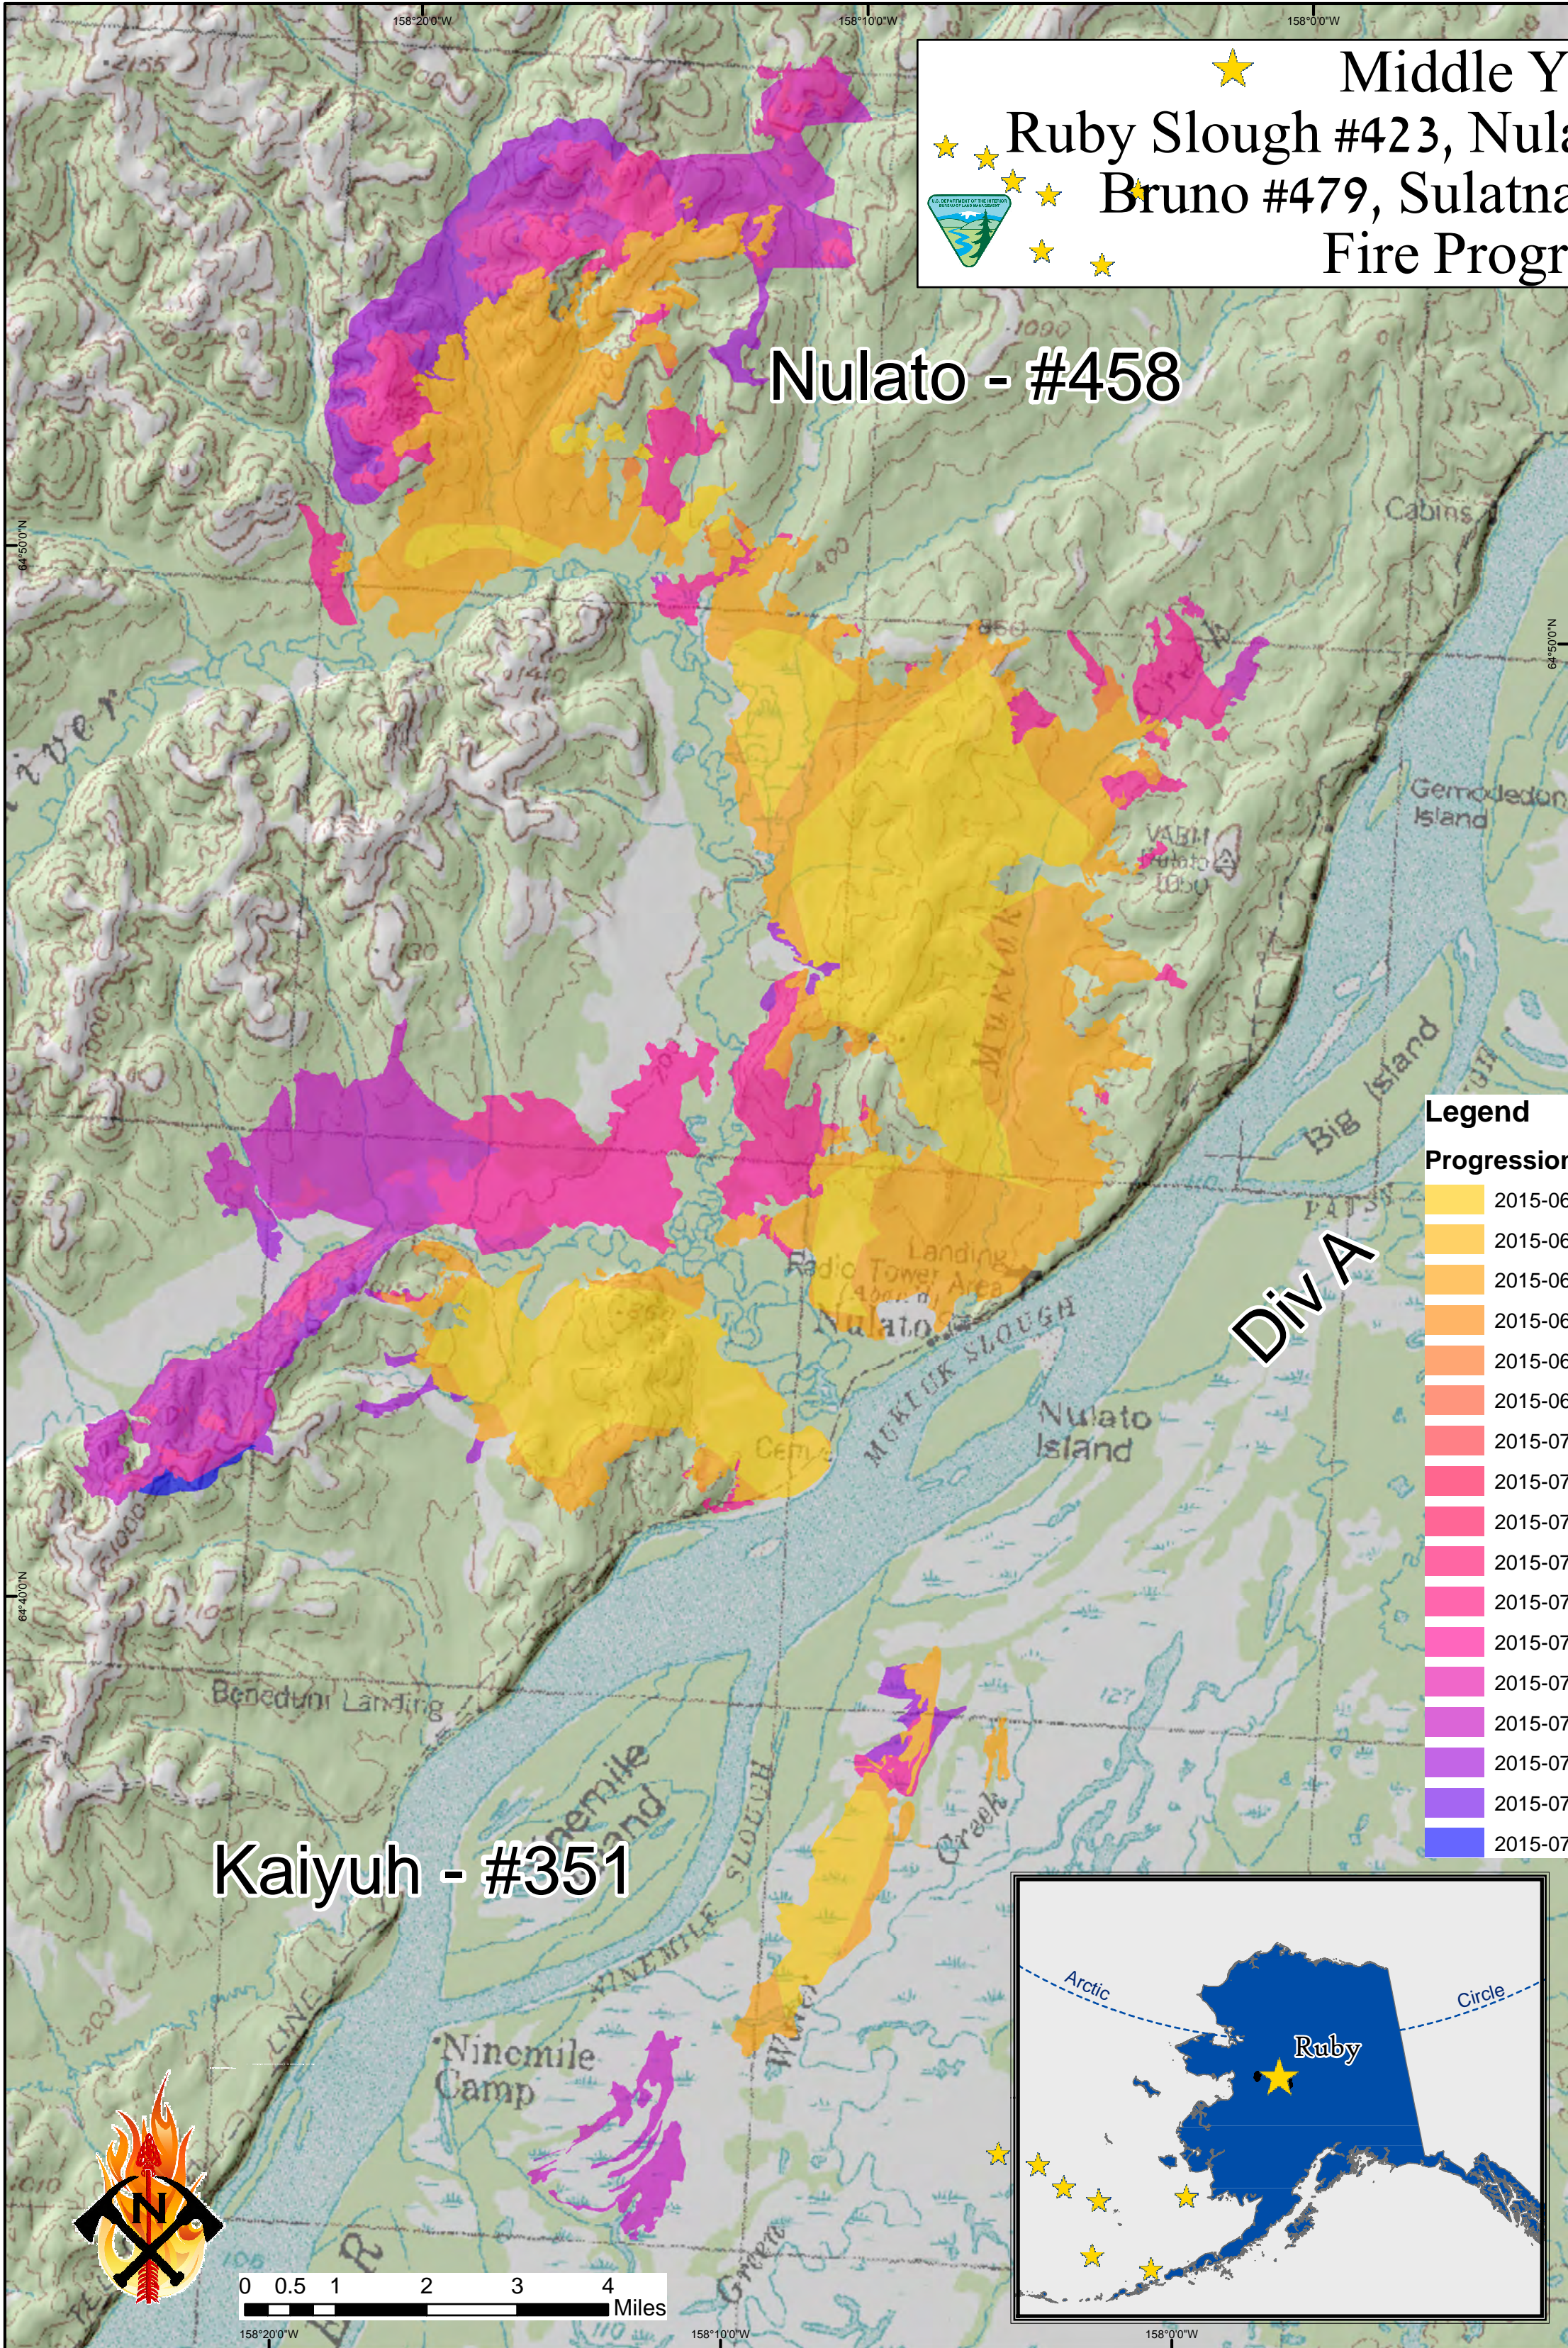

★ Middle Yukon Fires
 ★ Ruby Slough #423, Nulato #458, Big Creek #533,
 ★ Bruno #479, Sulatna #429, Eldorado #576
 ★ Fire Progression Map

Legend

Progression

2015-06-25	12,810 acres
2015-06-26	27,009 acres
2015-06-27	68,113 acres
2015-06-28	71,596 acres
2015-06-29	74,265 acres
2015-06-30	74,531 acres
2015-07-01	75,197 acres
2015-07-02	82,346 acres
2015-07-03	92,133 acres
2015-07-04	104,497 acres
2015-07-05	105,351 acres
2015-07-06	115,165 acres
2015-07-07	117,948 acres
2015-07-08	338,268 acres
2015-07-09	384,611 acres
2015-07-11	395,627 acres
2015-07-12	418,722 acres

0 0.5 1 2 3 4 Miles

0 1 2 4 6 8 Miles