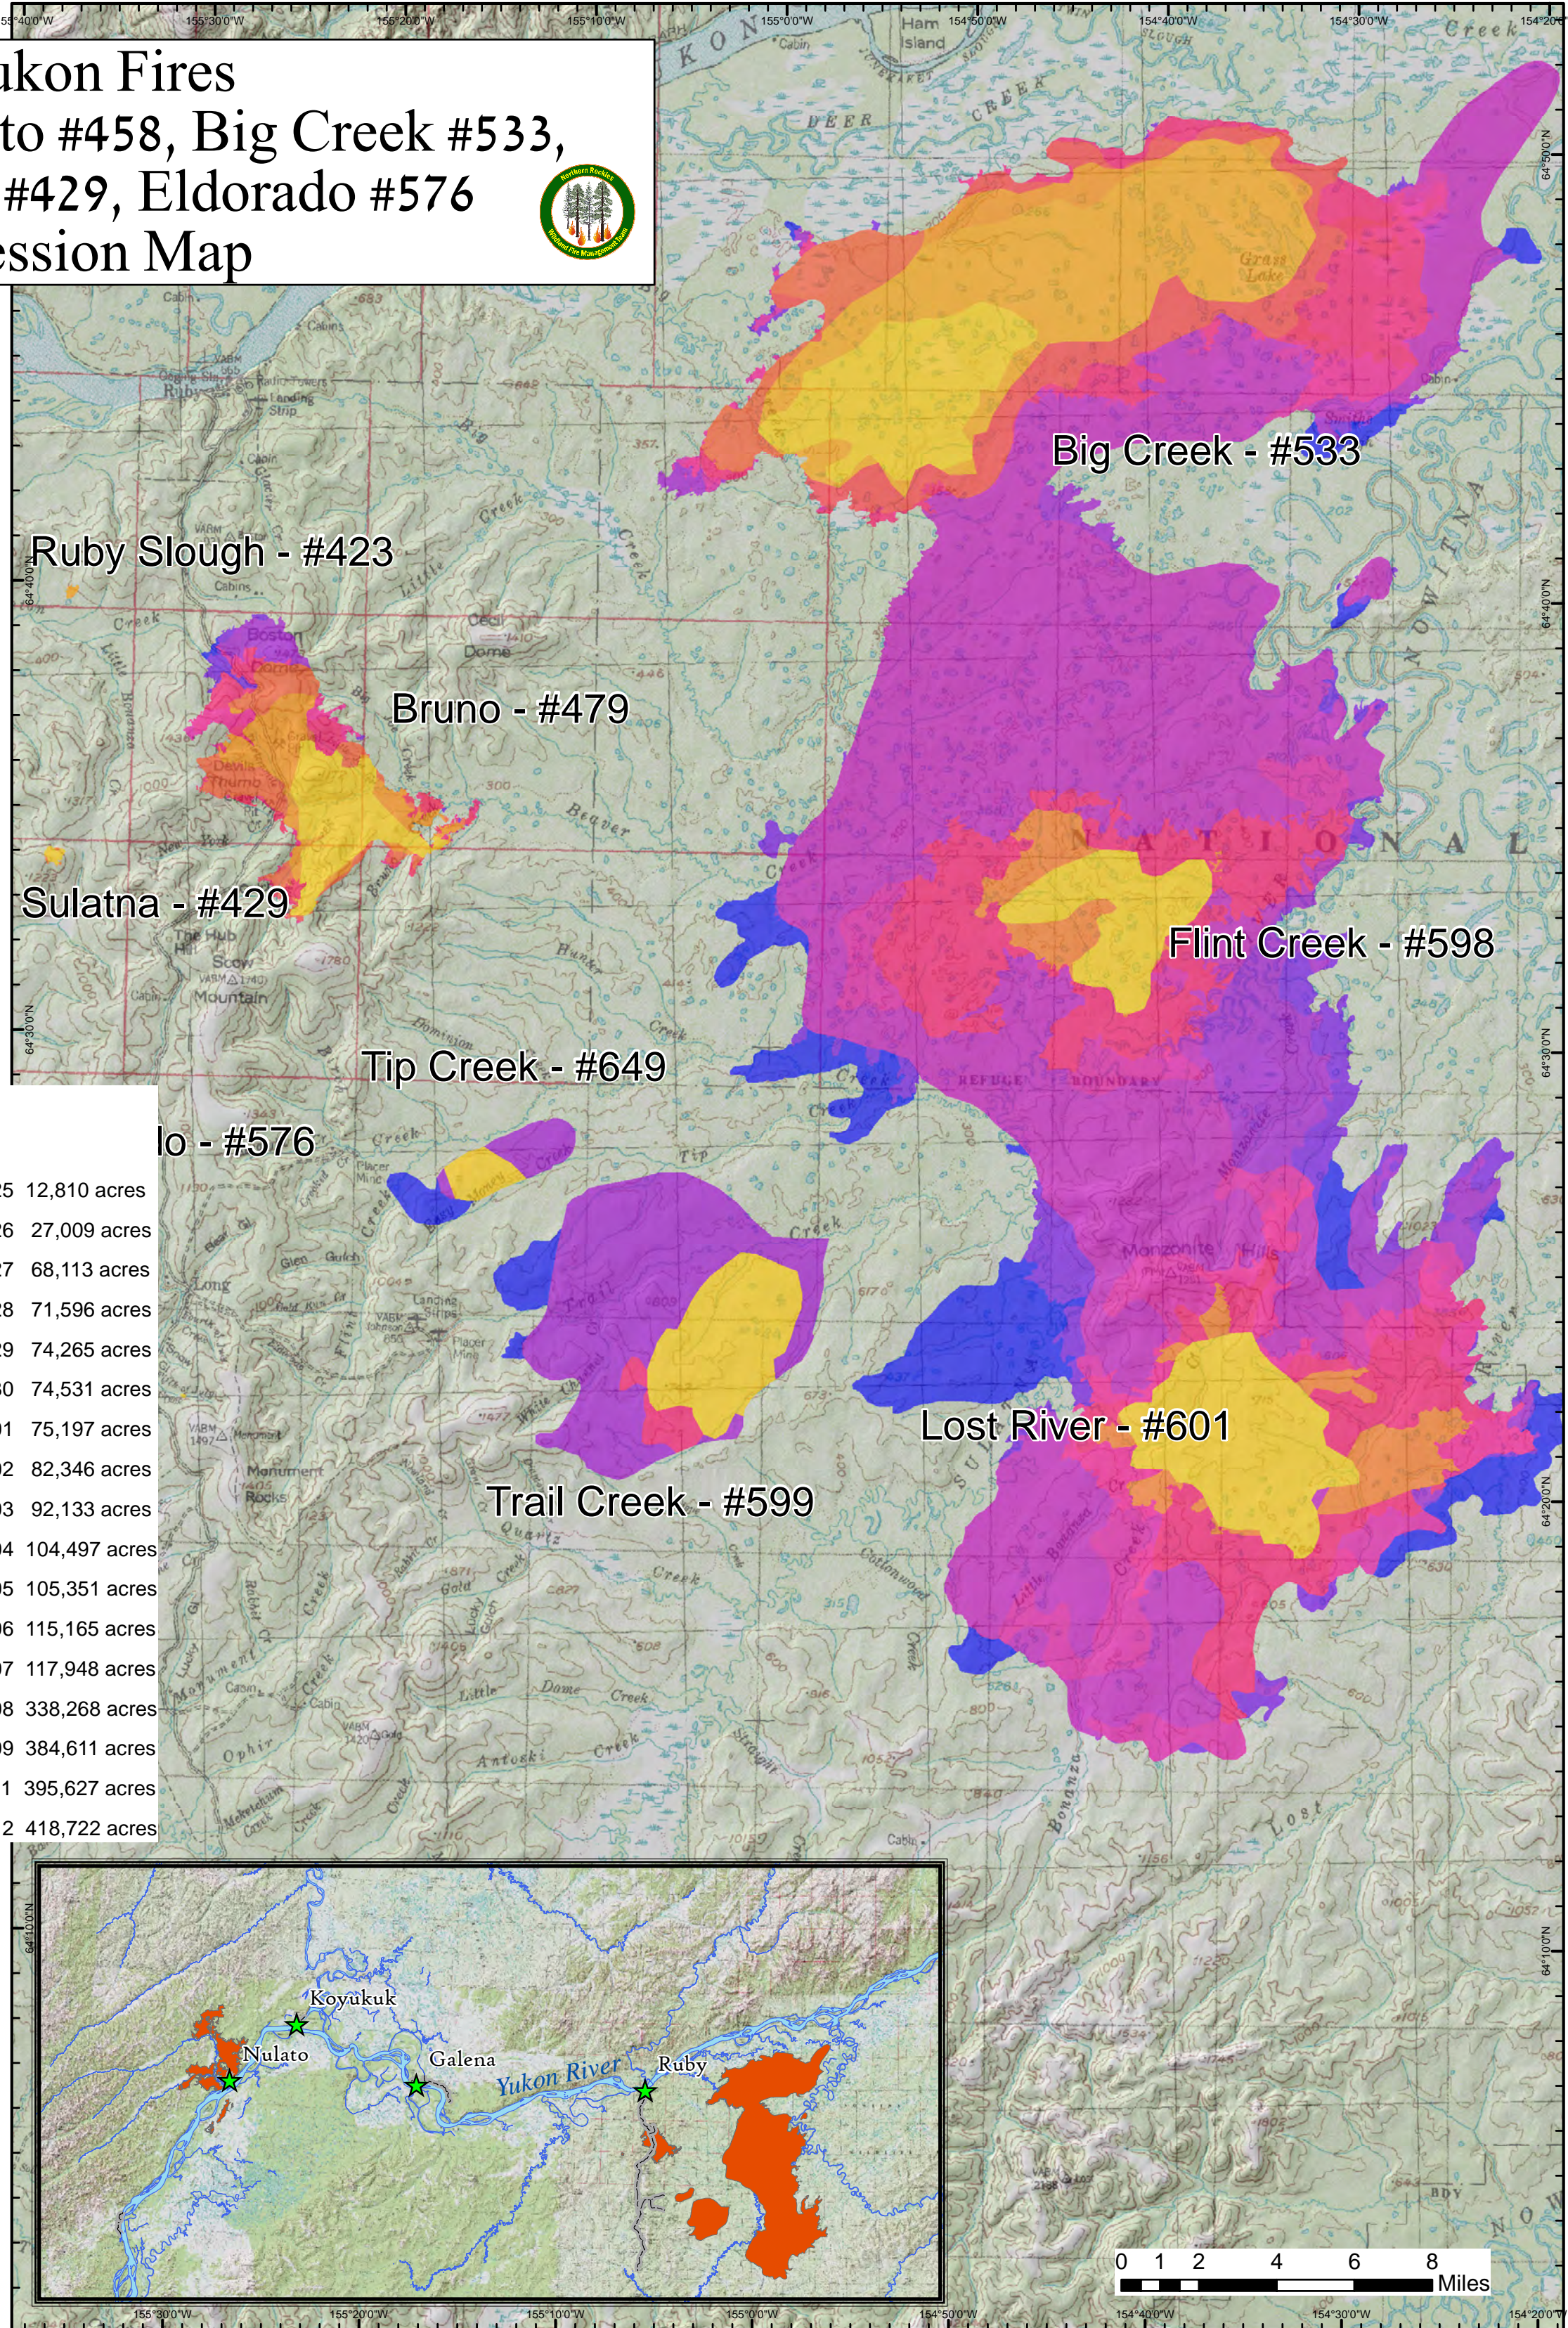

★ Middle Yukon Fires
 ★ Ruby Slough #423, Nulato #458, Big Creek #533,
 ★ Bruno #479, Sulatna #429, Eldorado #576
 ★ Fire Progression Map

Legend

Progression

2015-06-25	12,810 acres
2015-06-26	27,009 acres
2015-06-27	68,113 acres
2015-06-28	71,596 acres
2015-06-29	74,265 acres
2015-06-30	74,531 acres
2015-07-01	75,197 acres
2015-07-02	82,346 acres
2015-07-03	92,133 acres
2015-07-04	104,497 acres
2015-07-05	105,351 acres
2015-07-06	115,165 acres
2015-07-07	117,948 acres
2015-07-08	338,268 acres
2015-07-09	384,611 acres
2015-07-11	395,627 acres
2015-07-12	418,722 acres

0 0.5 1 2 3 4 Miles

0 1 2 4 6 8 Miles