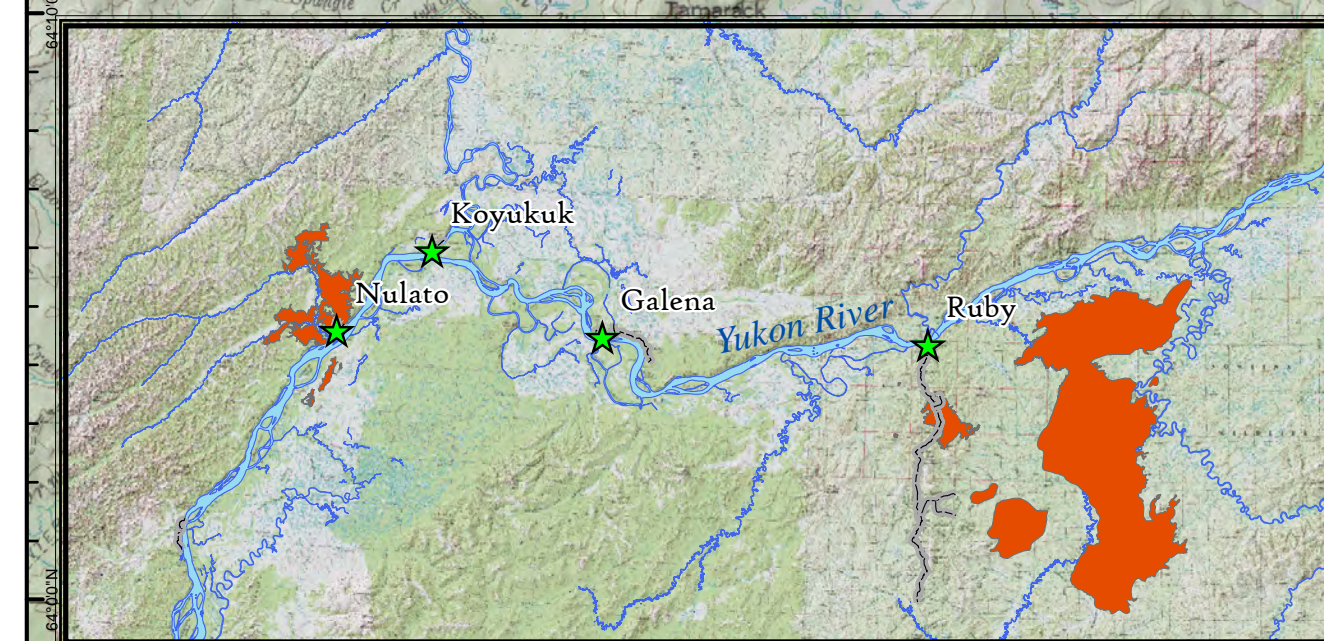

★ Middle Yukon Fires
 ★ Ruby Slough #423, Nulato #458, Big Creek #533,
 ★ Bruno #479, Sulatna #429, Eldorado #576
 ★ Fire Progression Map

Nulato - #458

Ruby Slough - #423

Big Creek - #533

Bruno - #479

Sulatna - #429

Flint Creek - #598

Tip Creek - #649

Eldorado - #576

Lost River - #601

Trail Creek - #599

Kaiyuh - #351

Legend

Progression

2015-06-25	12,810 acres
2015-06-26	27,009 acres
2015-06-27	68,113 acres
2015-06-28	71,596 acres
2015-06-29	74,265 acres
2015-06-30	74,531 acres
2015-07-01	75,197 acres
2015-07-02	82,346 acres
2015-07-03	92,133 acres
2015-07-04	104,497 acres
2015-07-05	105,351 acres
2015-07-06	115,165 acres
2015-07-07	117,948 acres
2015-07-08	338,268 acres
2015-07-09	384,611 acres
2015-07-11	395,627 acres
2015-07-12	418,722 acres
2015-07-13	420,897 acres

0 0.5 1 2 3 4 Miles

0 1 2 4 6 8 Miles