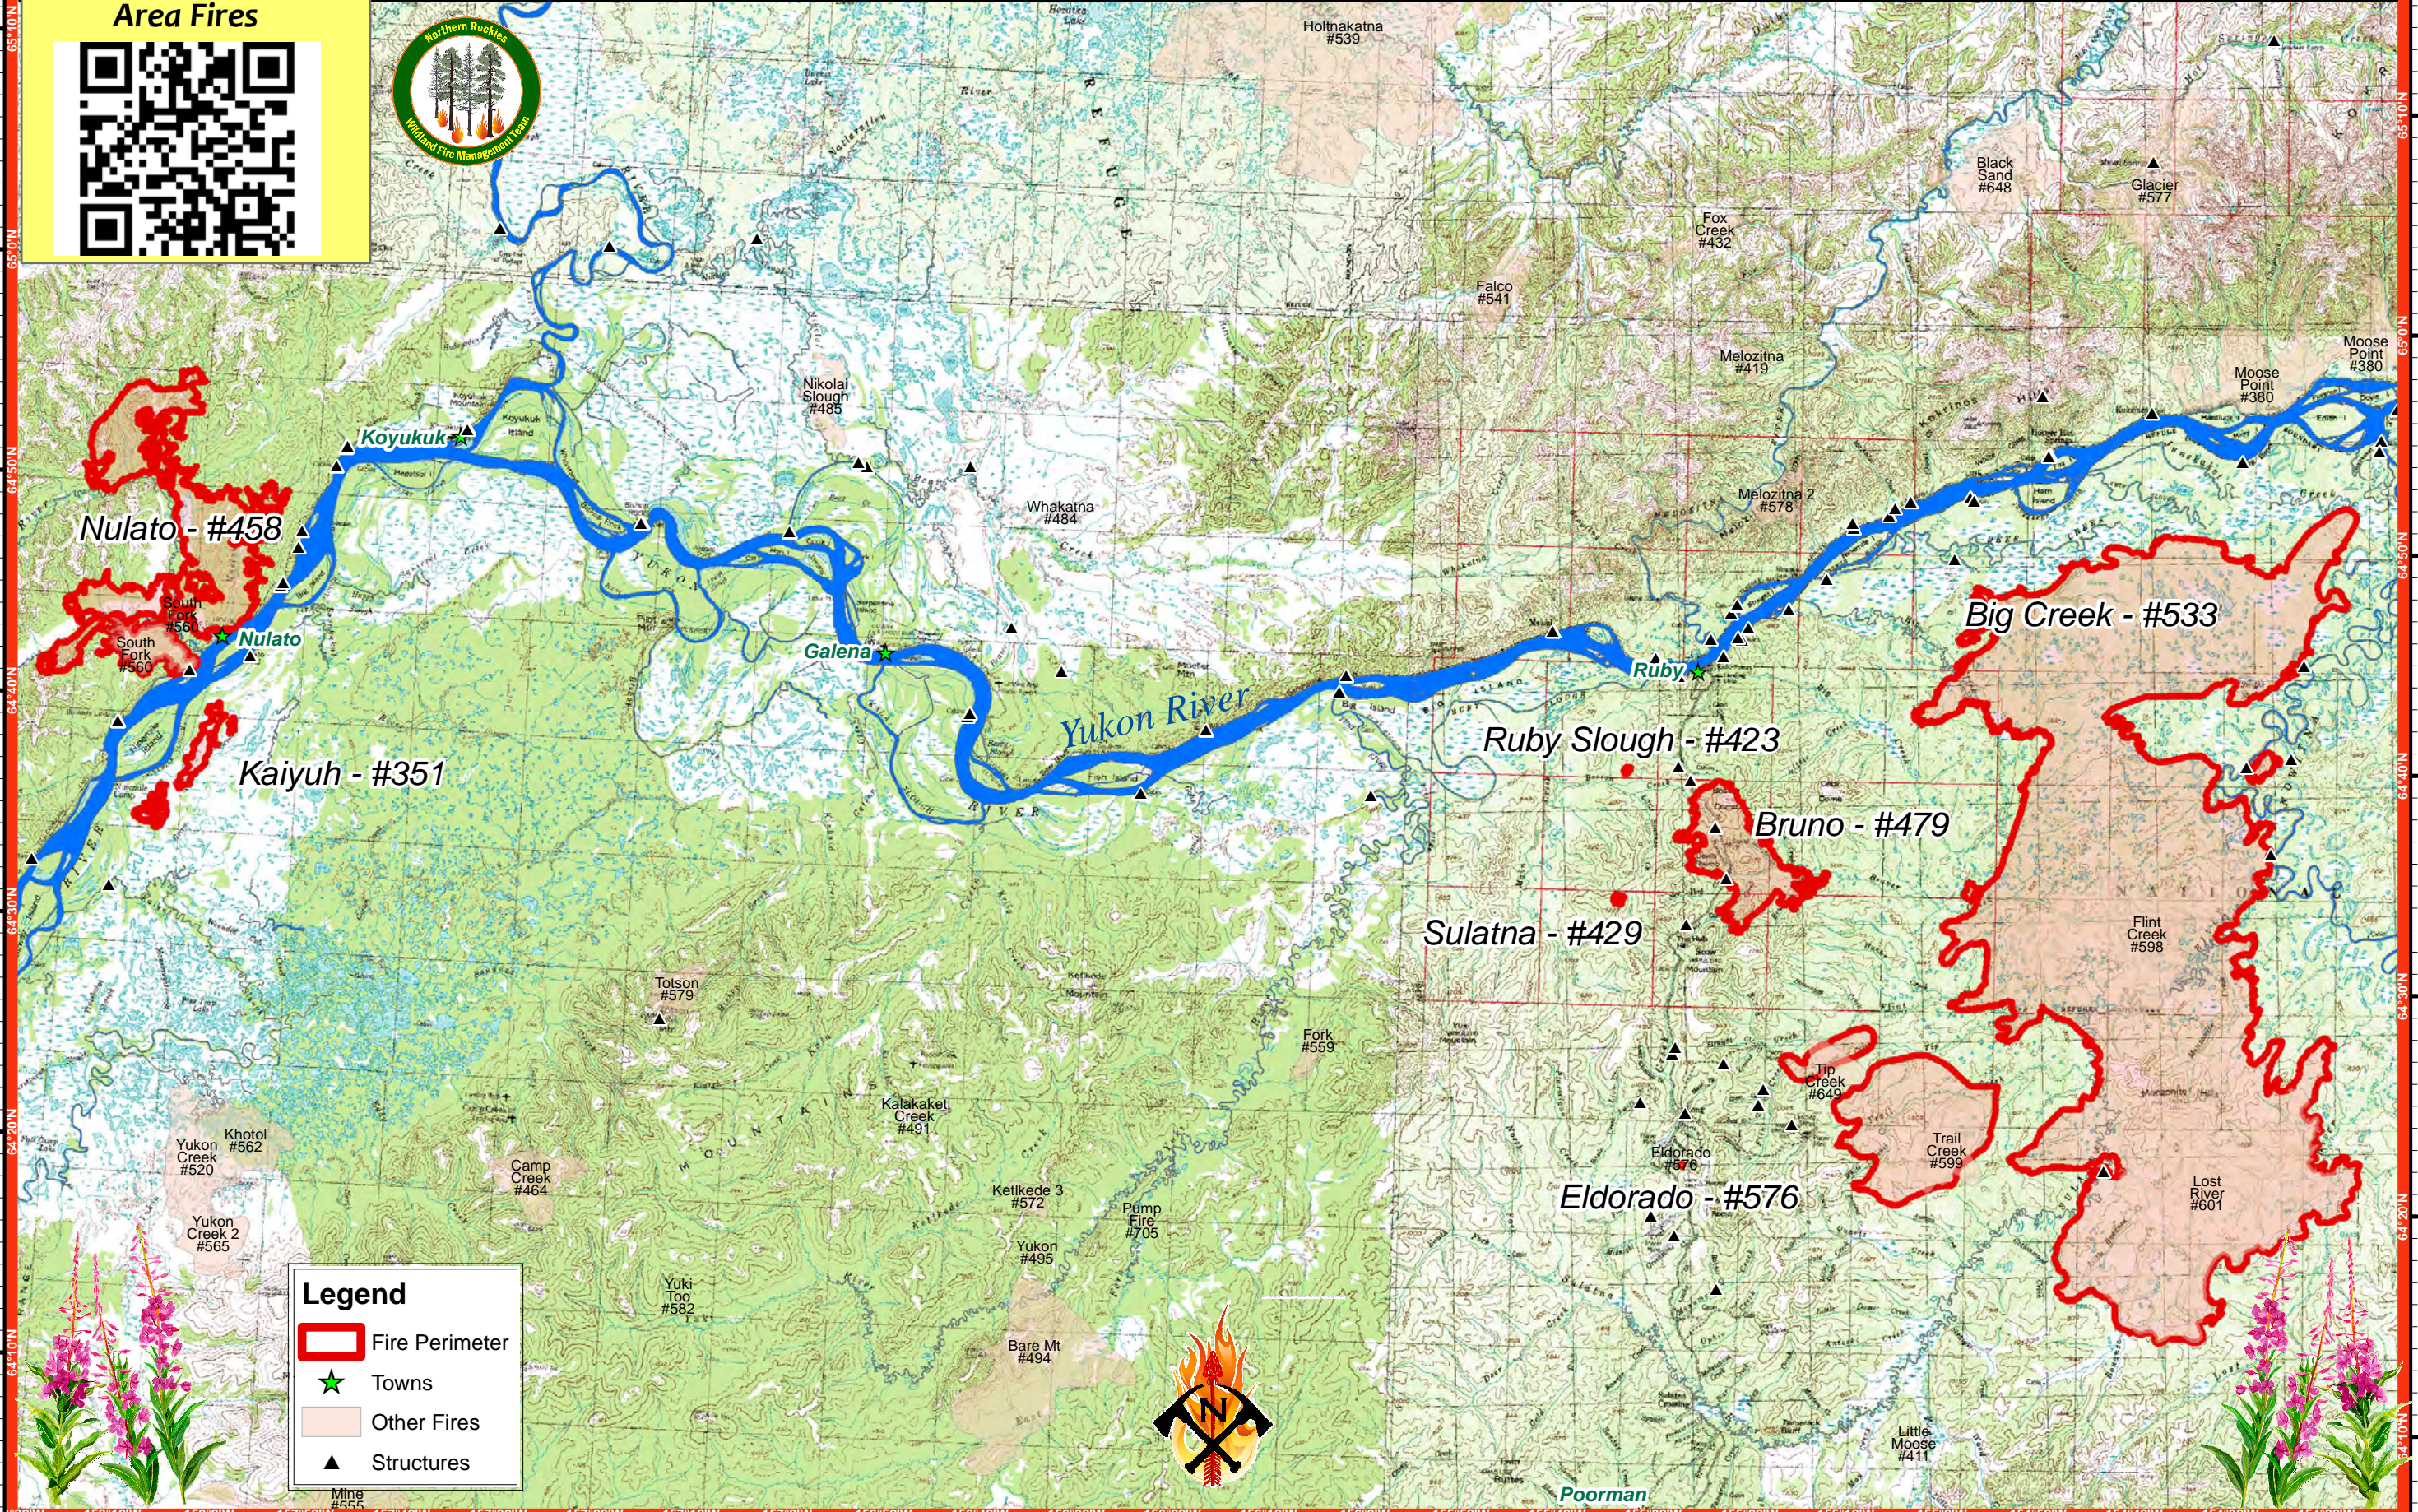

For more info about the Ruby Slough Area Fires

Ruby Slough AK-GAD000423 Middle Yukon Fires

Public Information Map

July 13, 2015

Legend

- Fire Perimeter
- Towns
- Other Fires
- Structures