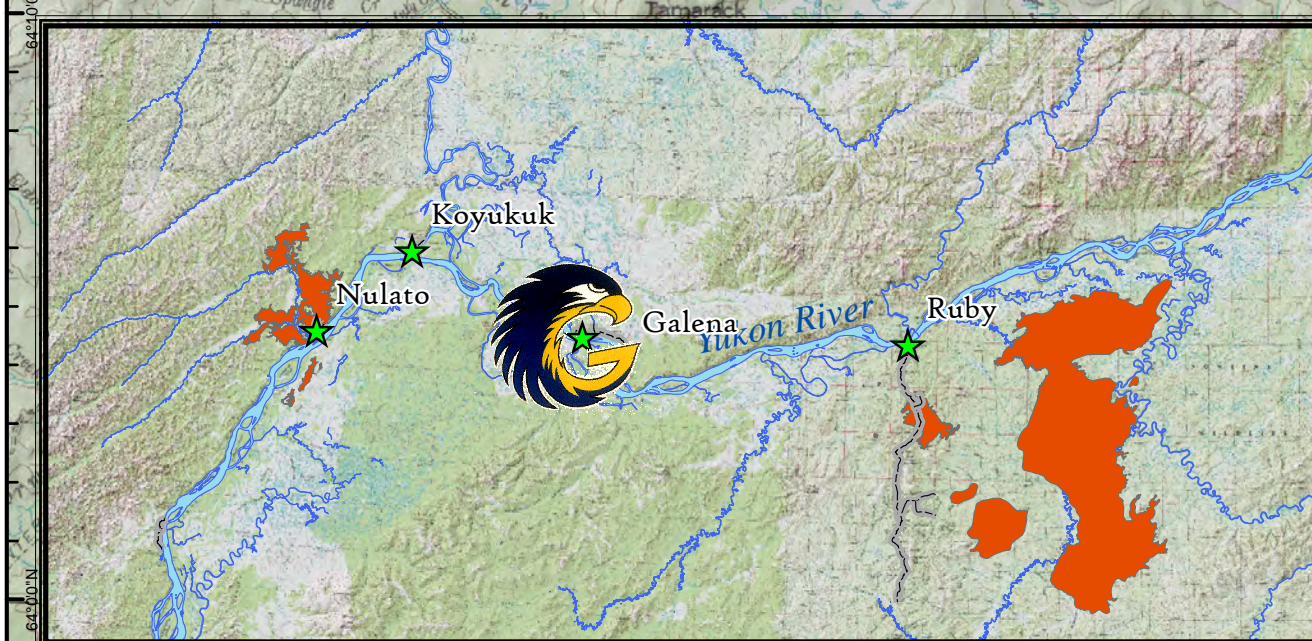

★ Middle Yukon Fires
★ Ruby Slough #423, Nulato #458, Big Creek #533,
★ Bruno #479, Sulatna #429, Eldorado #576
★ Fire Progression Map

Nulato - #458

Big Creek - #533

Ruby Slough - #423

Bruno - #479

Sulatna - #429

Flint Creek - #598

Tip Creek - #649

Eldorado - #576

Lost River - #601

Trail Creek - #599

Kaiyuh - #351

Legend

Progression

2015-06-25	12,810 acres
2015-06-26	27,009 acres
2015-06-27	68,113 acres
2015-06-28	71,596 acres
2015-06-29	74,265 acres
2015-06-30	74,531 acres
2015-07-01	75,197 acres
2015-07-02	82,346 acres
2015-07-03	92,133 acres
2015-07-04	104,497 acres
2015-07-05	105,351 acres
2015-07-06	115,165 acres
2015-07-07	117,948 acres
2015-07-08	338,268 acres
2015-07-09	384,611 acres
2015-07-11	395,627 acres
2015-07-12	418,722 acres
2015-07-13	420,897 acres
2015-07-14	421,599 acres

Div A

0 0.5 1 2 3 4 Miles

0 1 2 4 6 8 Miles