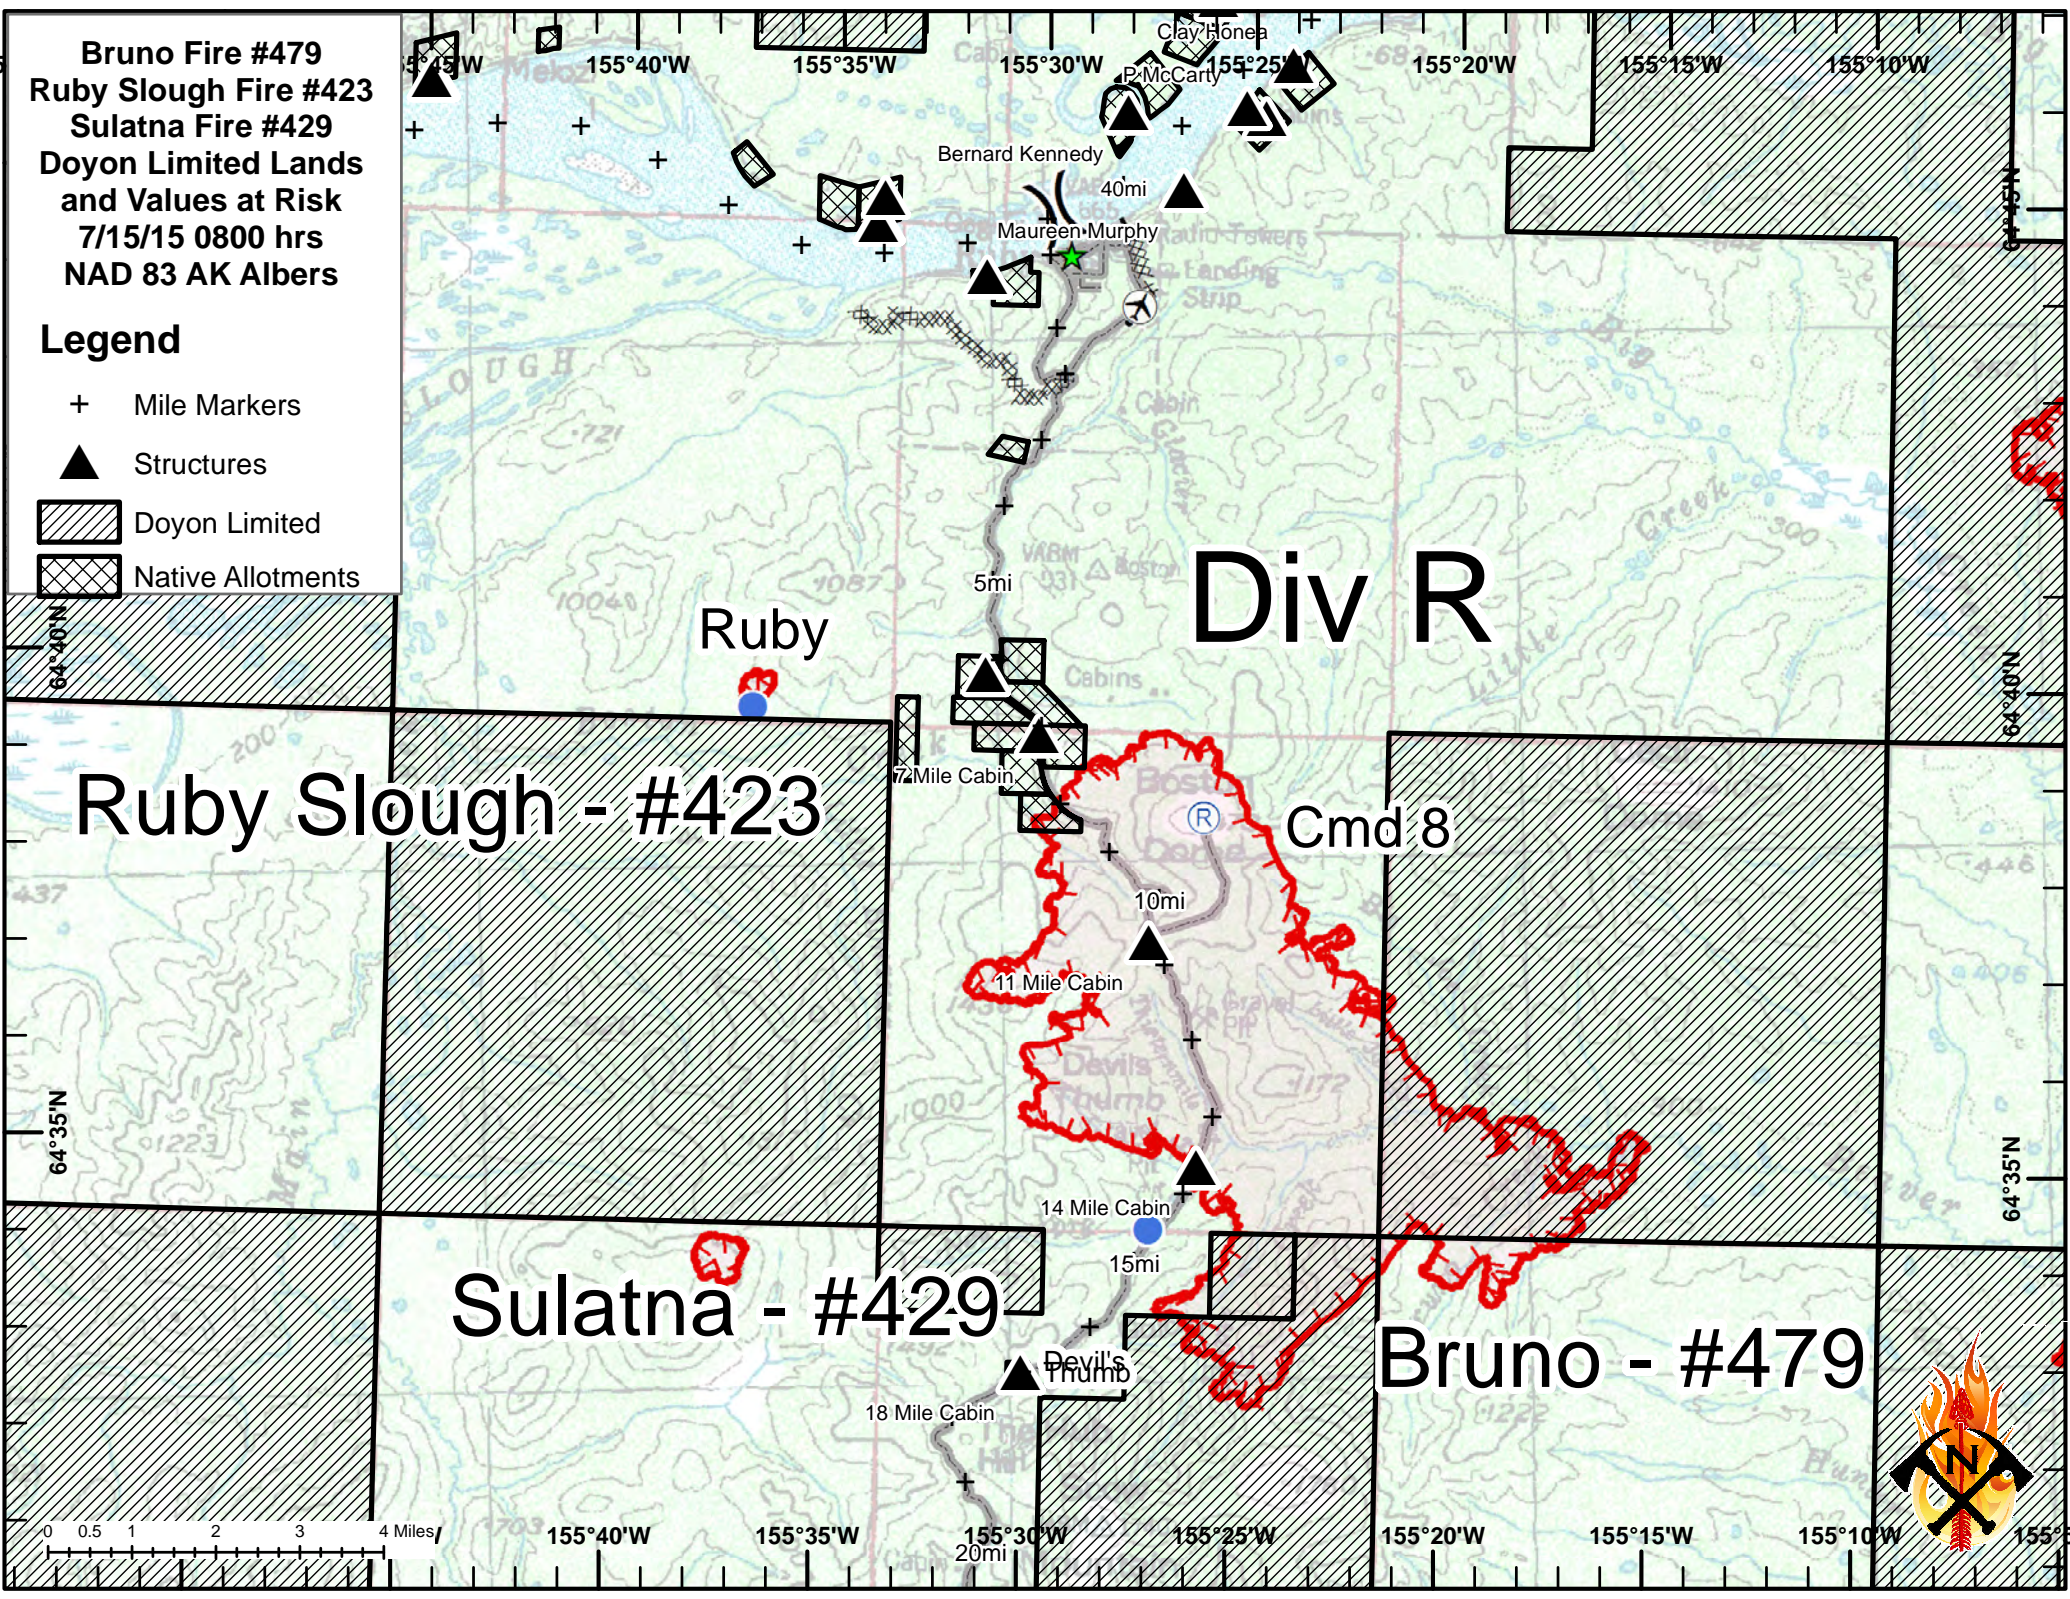

**Bruno Fire #479**  
**Ruby Slough Fire #423**  
**Sulatna Fire #429**  
**Doyon Limited Lands and Values at Risk**  
7/15/15 0800 hrs  
NAD 83 AK Albers

**Legend**

- + Mile Markers
- ▲ Structures
- ▨ Doyon Limited
- ▩ Native Allotments

**Div R**

**Ruby Slough - #423**

**Sulatna - #429**

**Bruno - #479**

**Cmd 8**