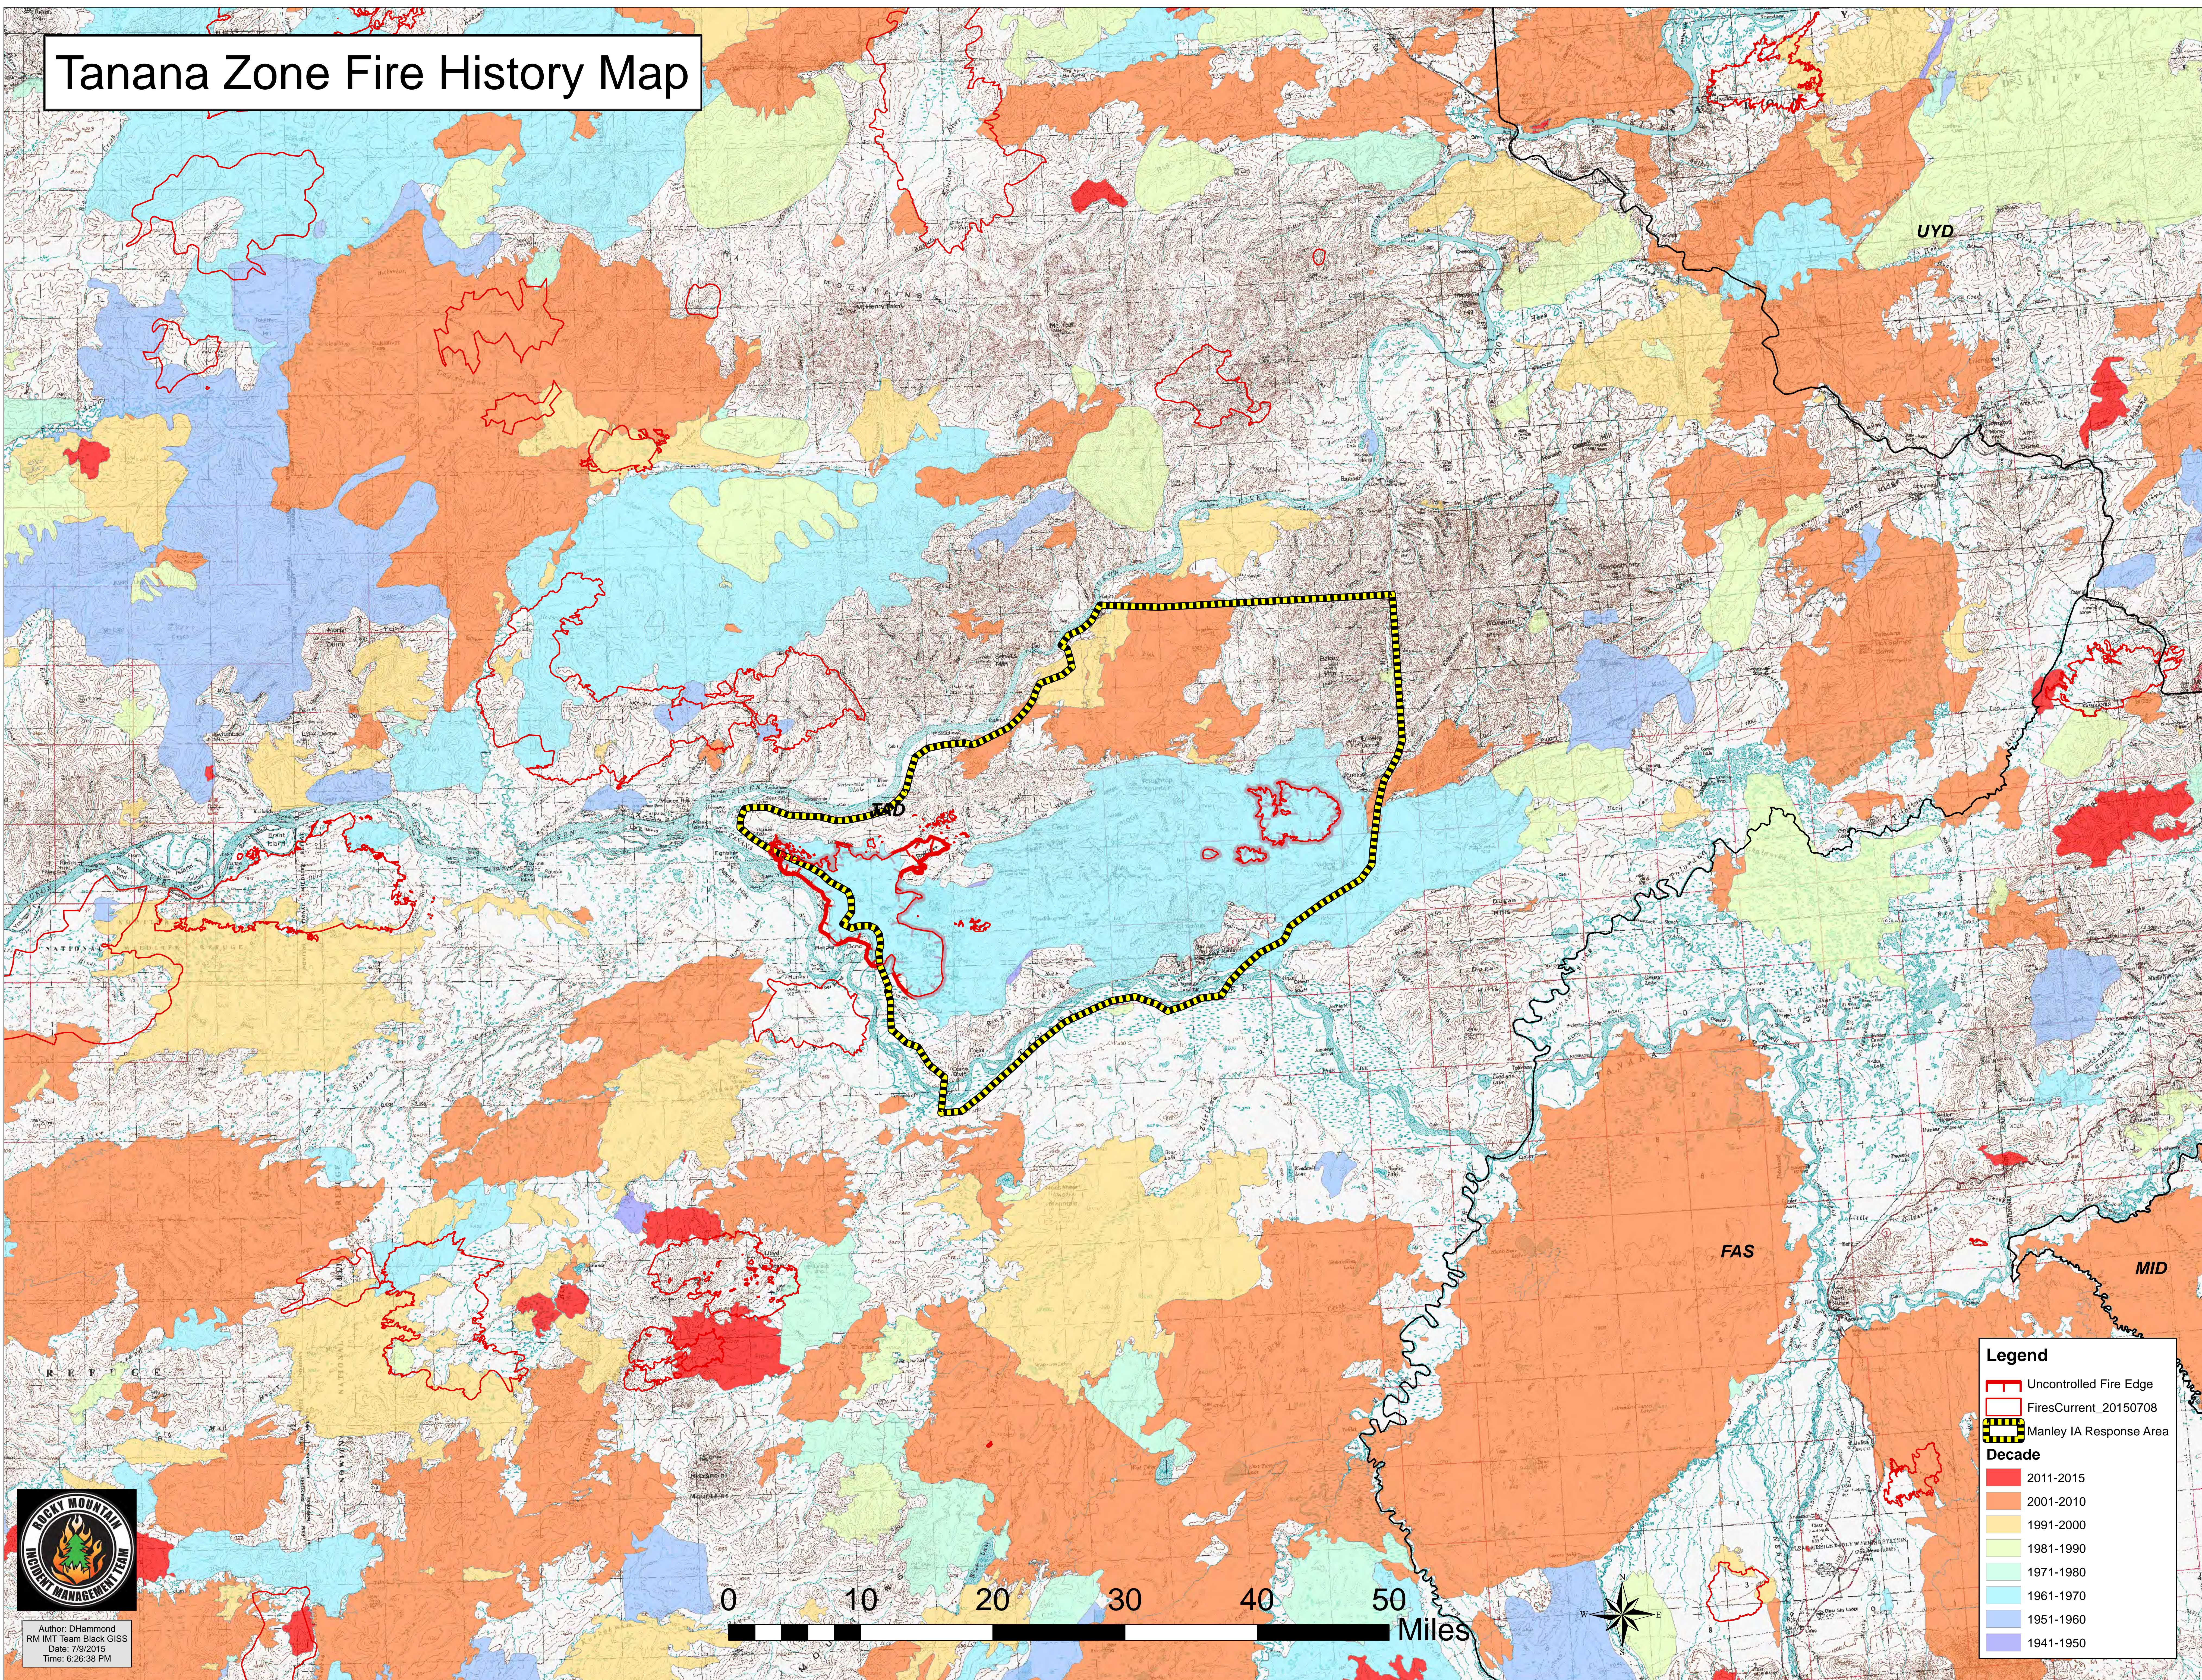

Tanana Zone Fire History Map

Legend

- Uncontrolled Fire Edge
- FiresCurrent_20150708
- Manley IA Response Area
- Decade**
- 2011-2015
- 2001-2010
- 1991-2000
- 1981-1990
- 1971-1980
- 1961-1970
- 1951-1960
- 1941-1950

Author: DHammond
RM IMT Team Black GISS
Date: 7/9/2015
Time: 6:26:38 PM