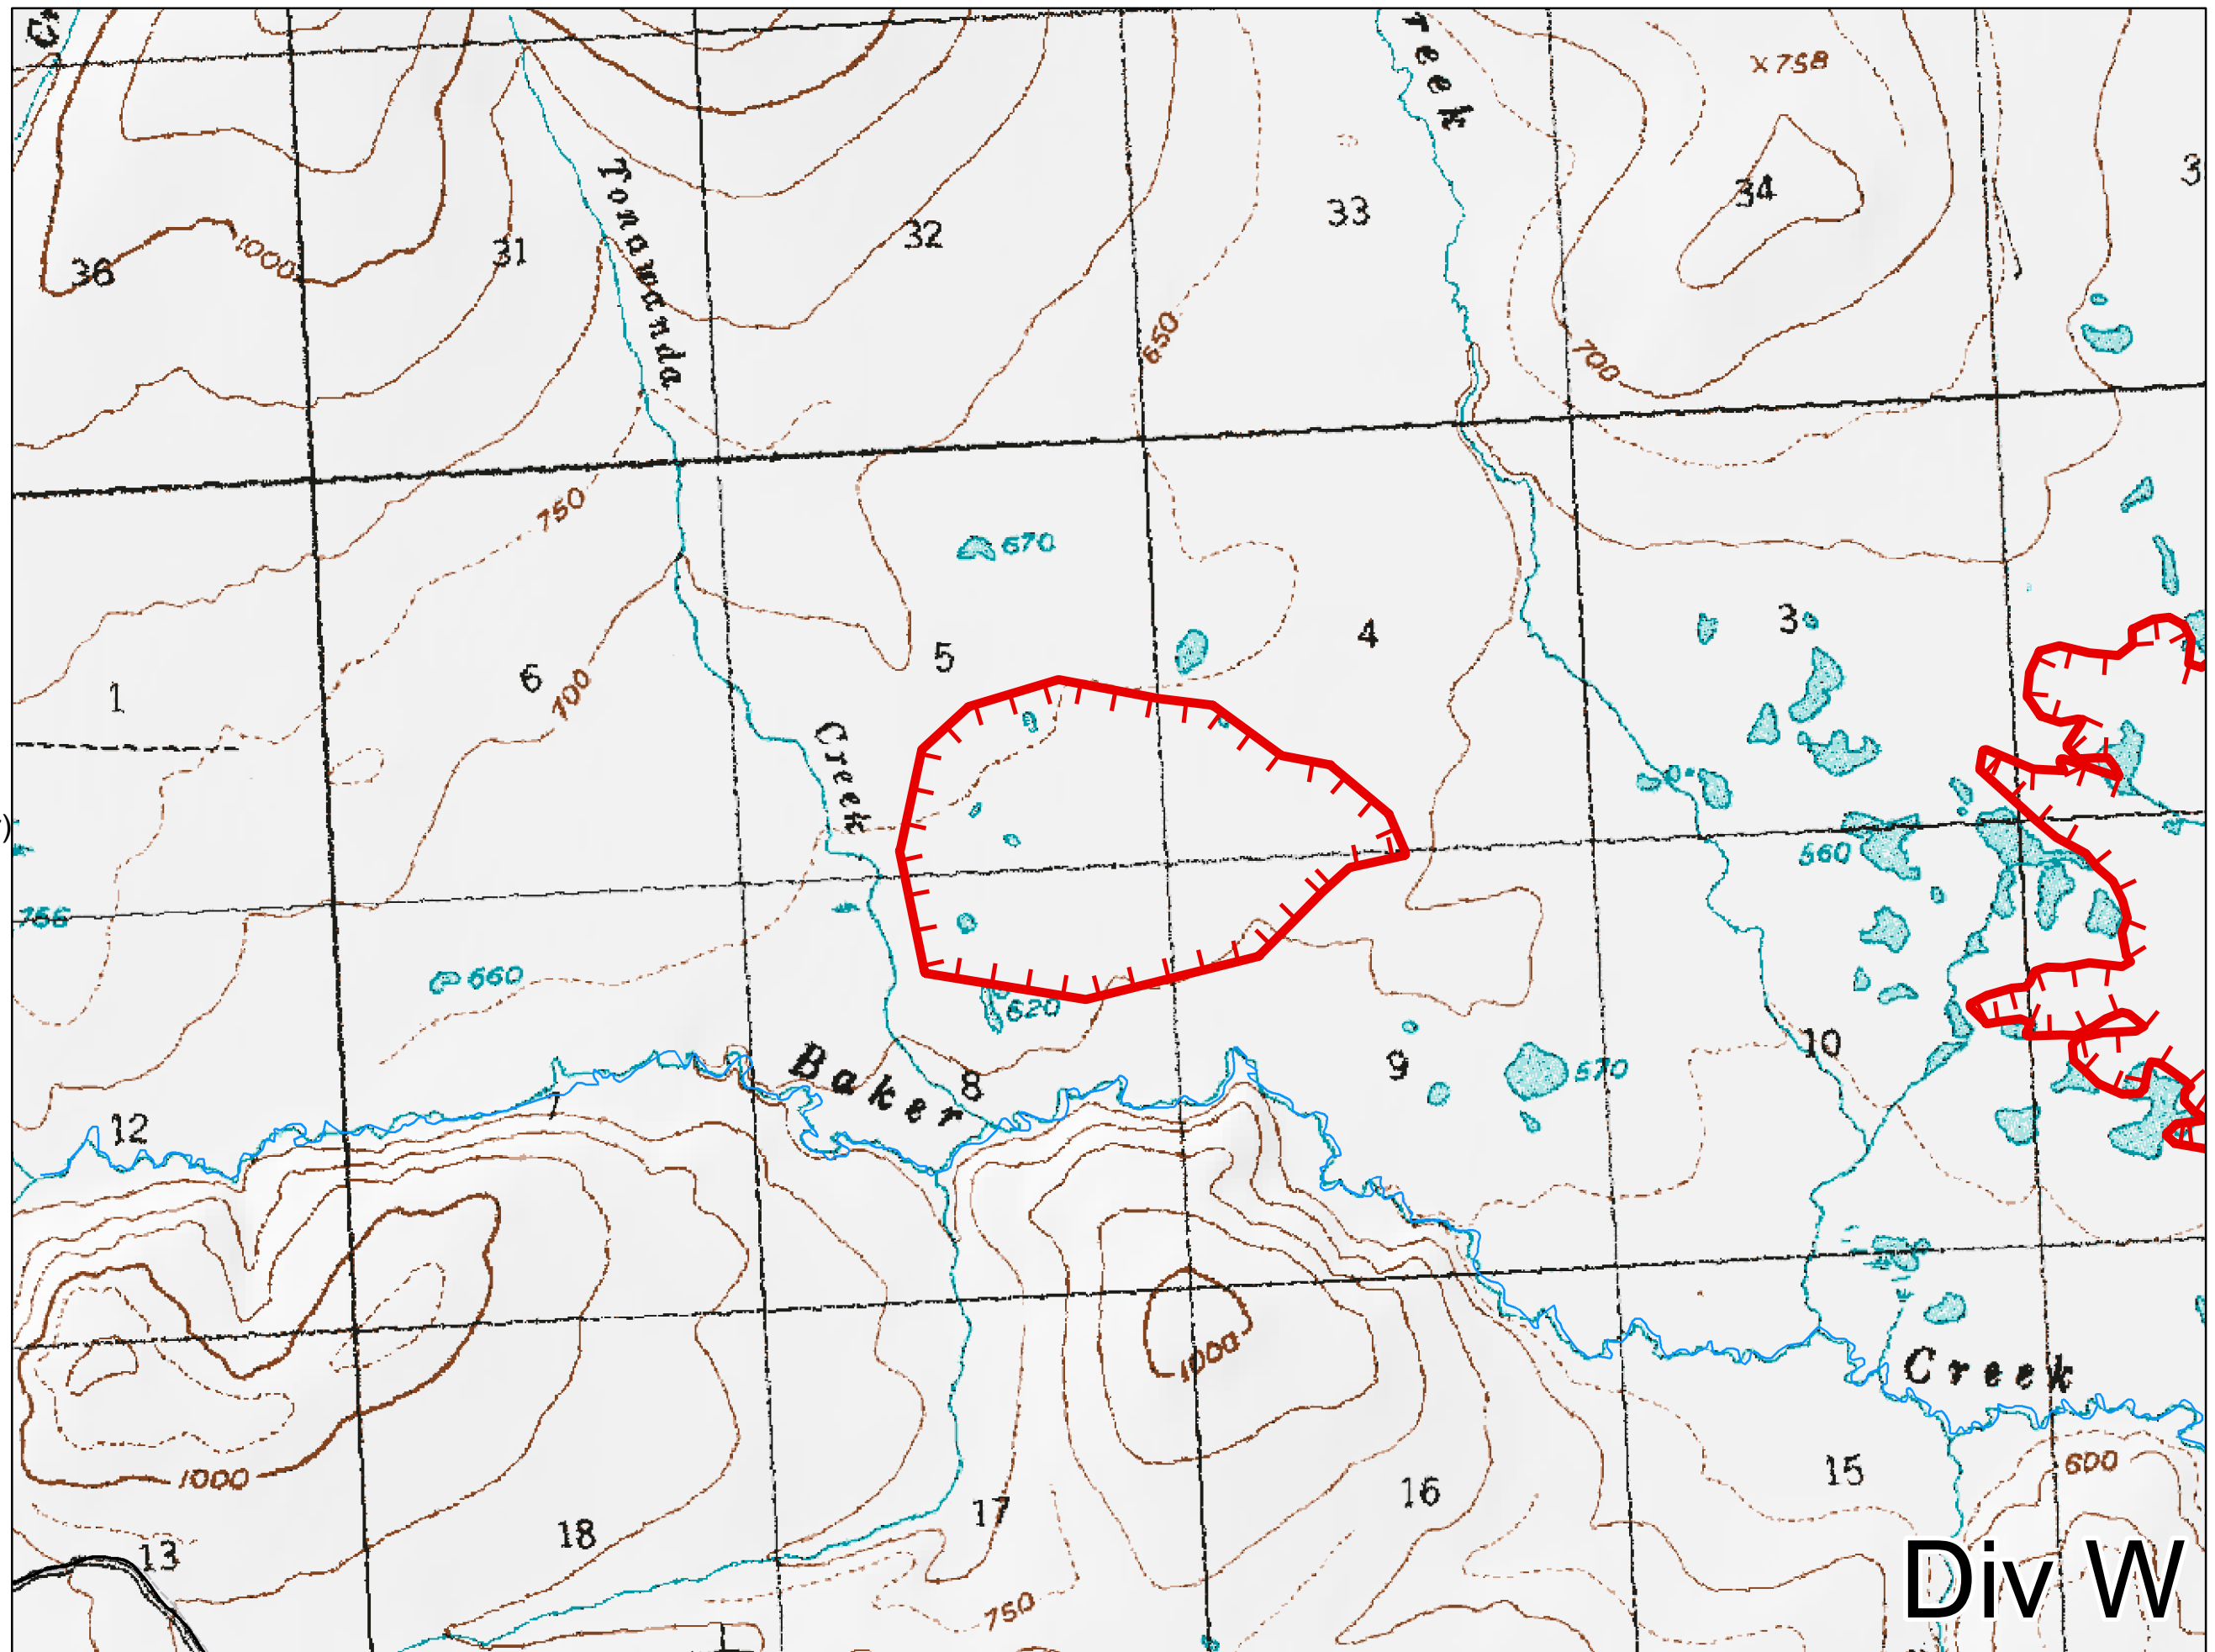

Baker Fire
July 10, 2015
IAP Map

Page 6

- Division
- Uncontrolled Fire Edge
- Summit
- Water Sources (Scooper)
- Airport
- Native Allotments
- Road To Tanana
- Roads
- Jeep Trail
- Known Sites
- Baker Structures
- Mile Marker

1:24,000

Miles

Div W