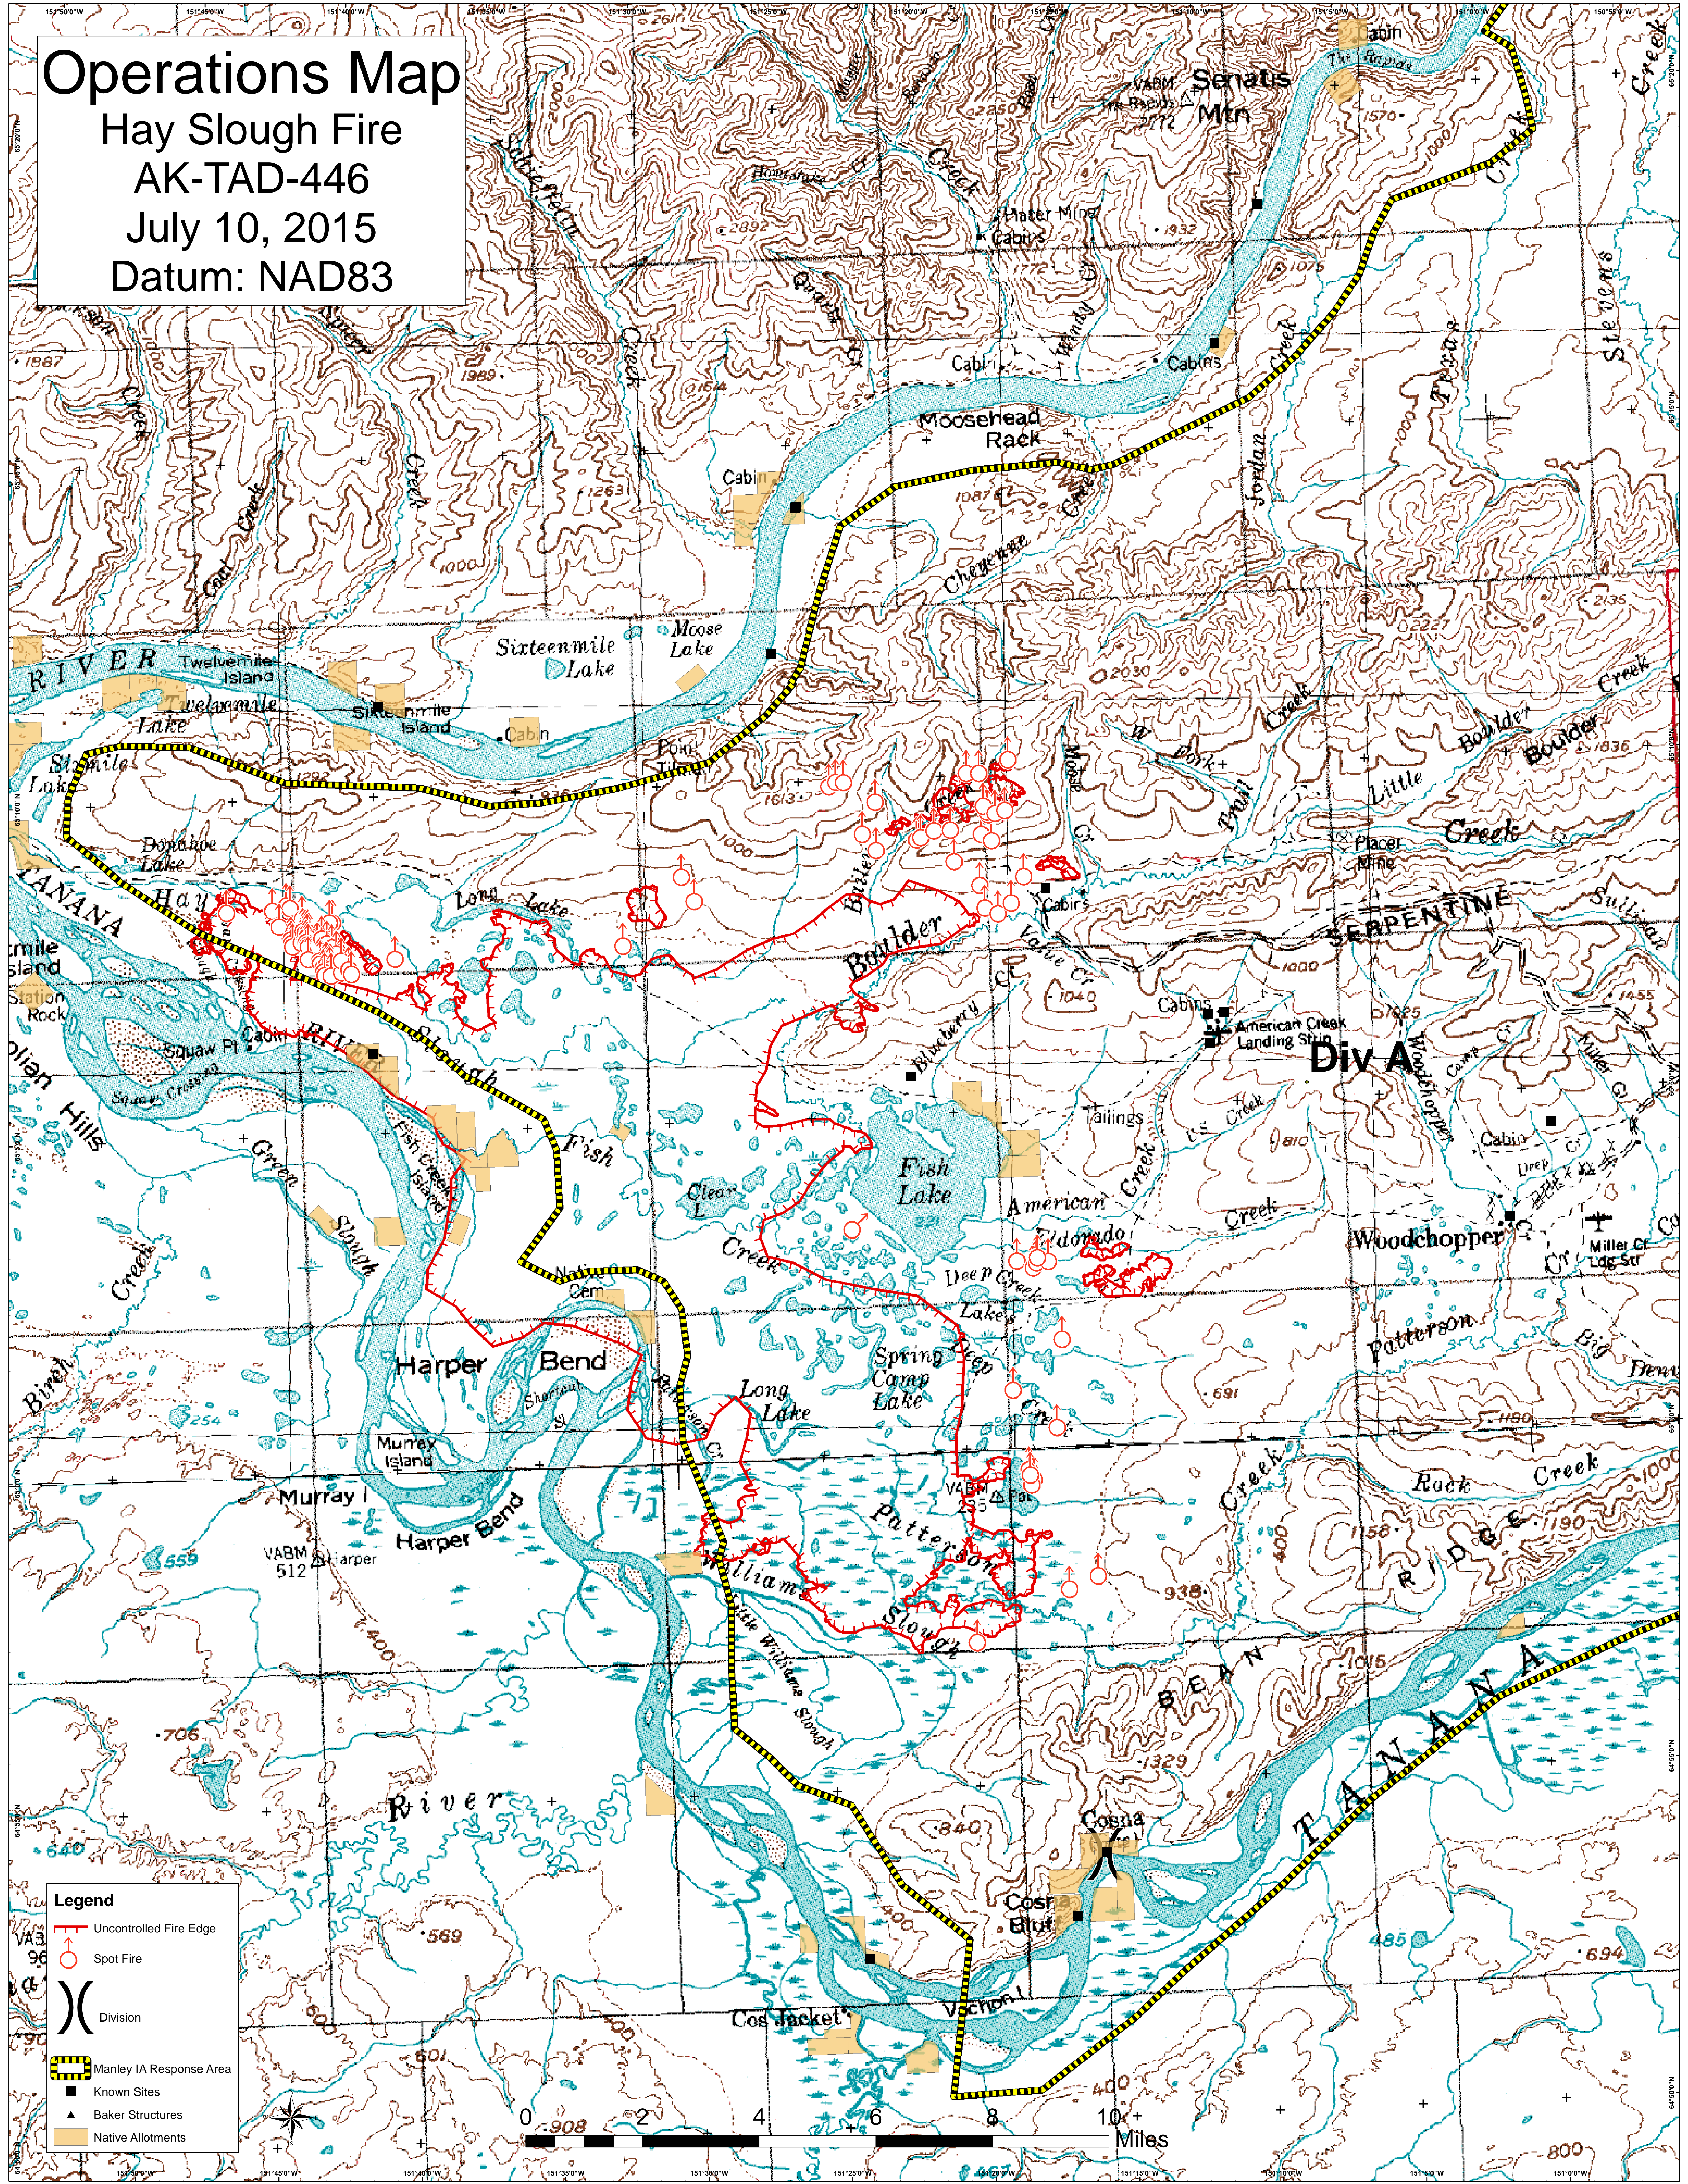

# Operations Map

## Hay Slough Fire

### AK-TAD-446

### Datum: NAD83

**Legend**

- ▲ Uncontrolled Fire Edge
- Spot Fire
- Division
- Manley IA Response Area
- Known Sites
- Baker Structures
- Native Allotments