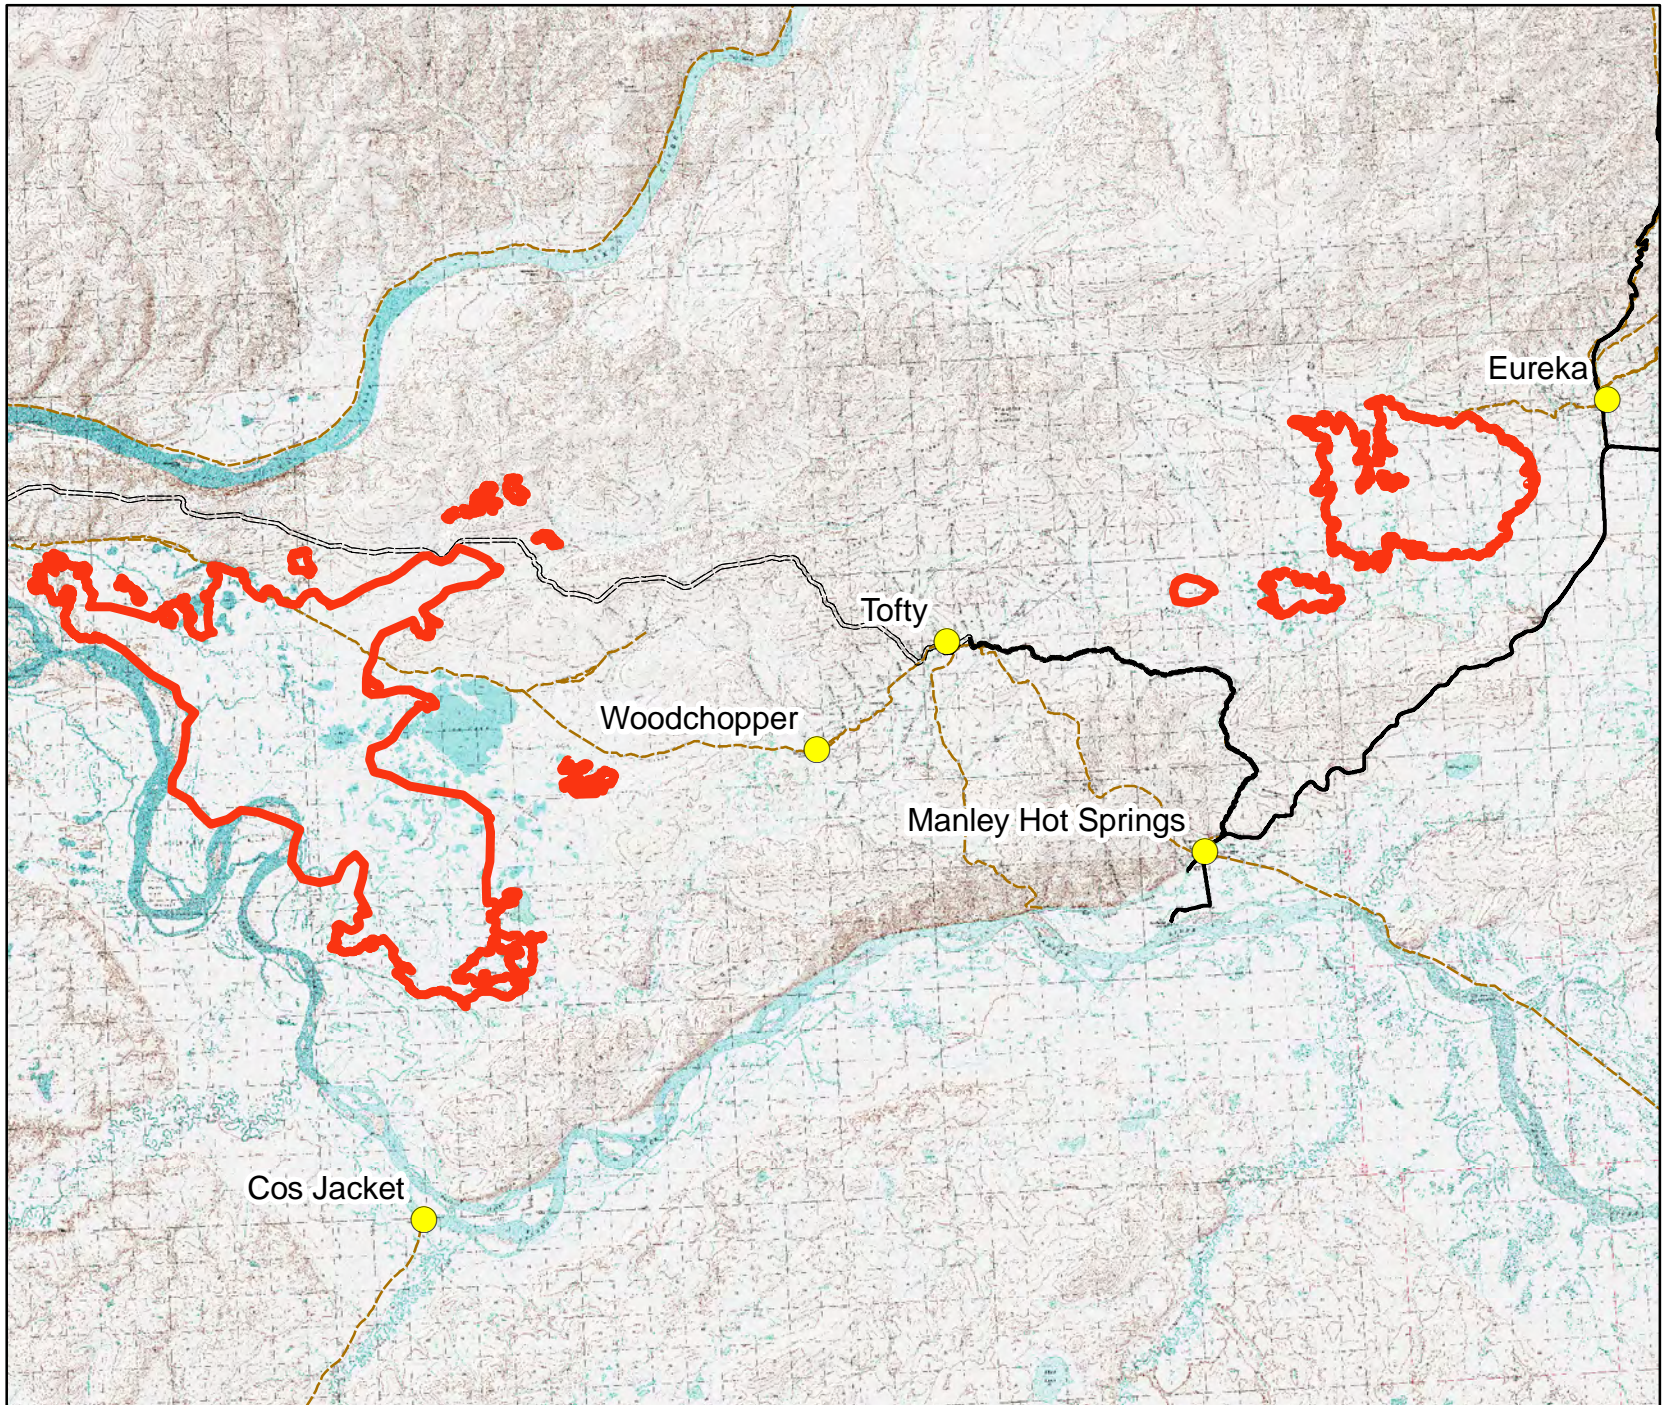

Baker & Hay Slough Fires

July 10, 2015

Public Information Map

- Community
- PerimeterSector
- Road To Tanana
- Jeep Trail
- Roads

1:350,000

Baker & Beauty Fires

July 10, 2015

Public Information Map

- Community
- PerimeterSector
- Road To Tanana
- Jeep Trail
- Roads

1:150,000

Hay Slough Fire

July 10, 2015

Public Information Map

-  Community
-  PerimeterSector
-  Road To Tanana
-  Jeep Trail
-  Roads

1:200,000