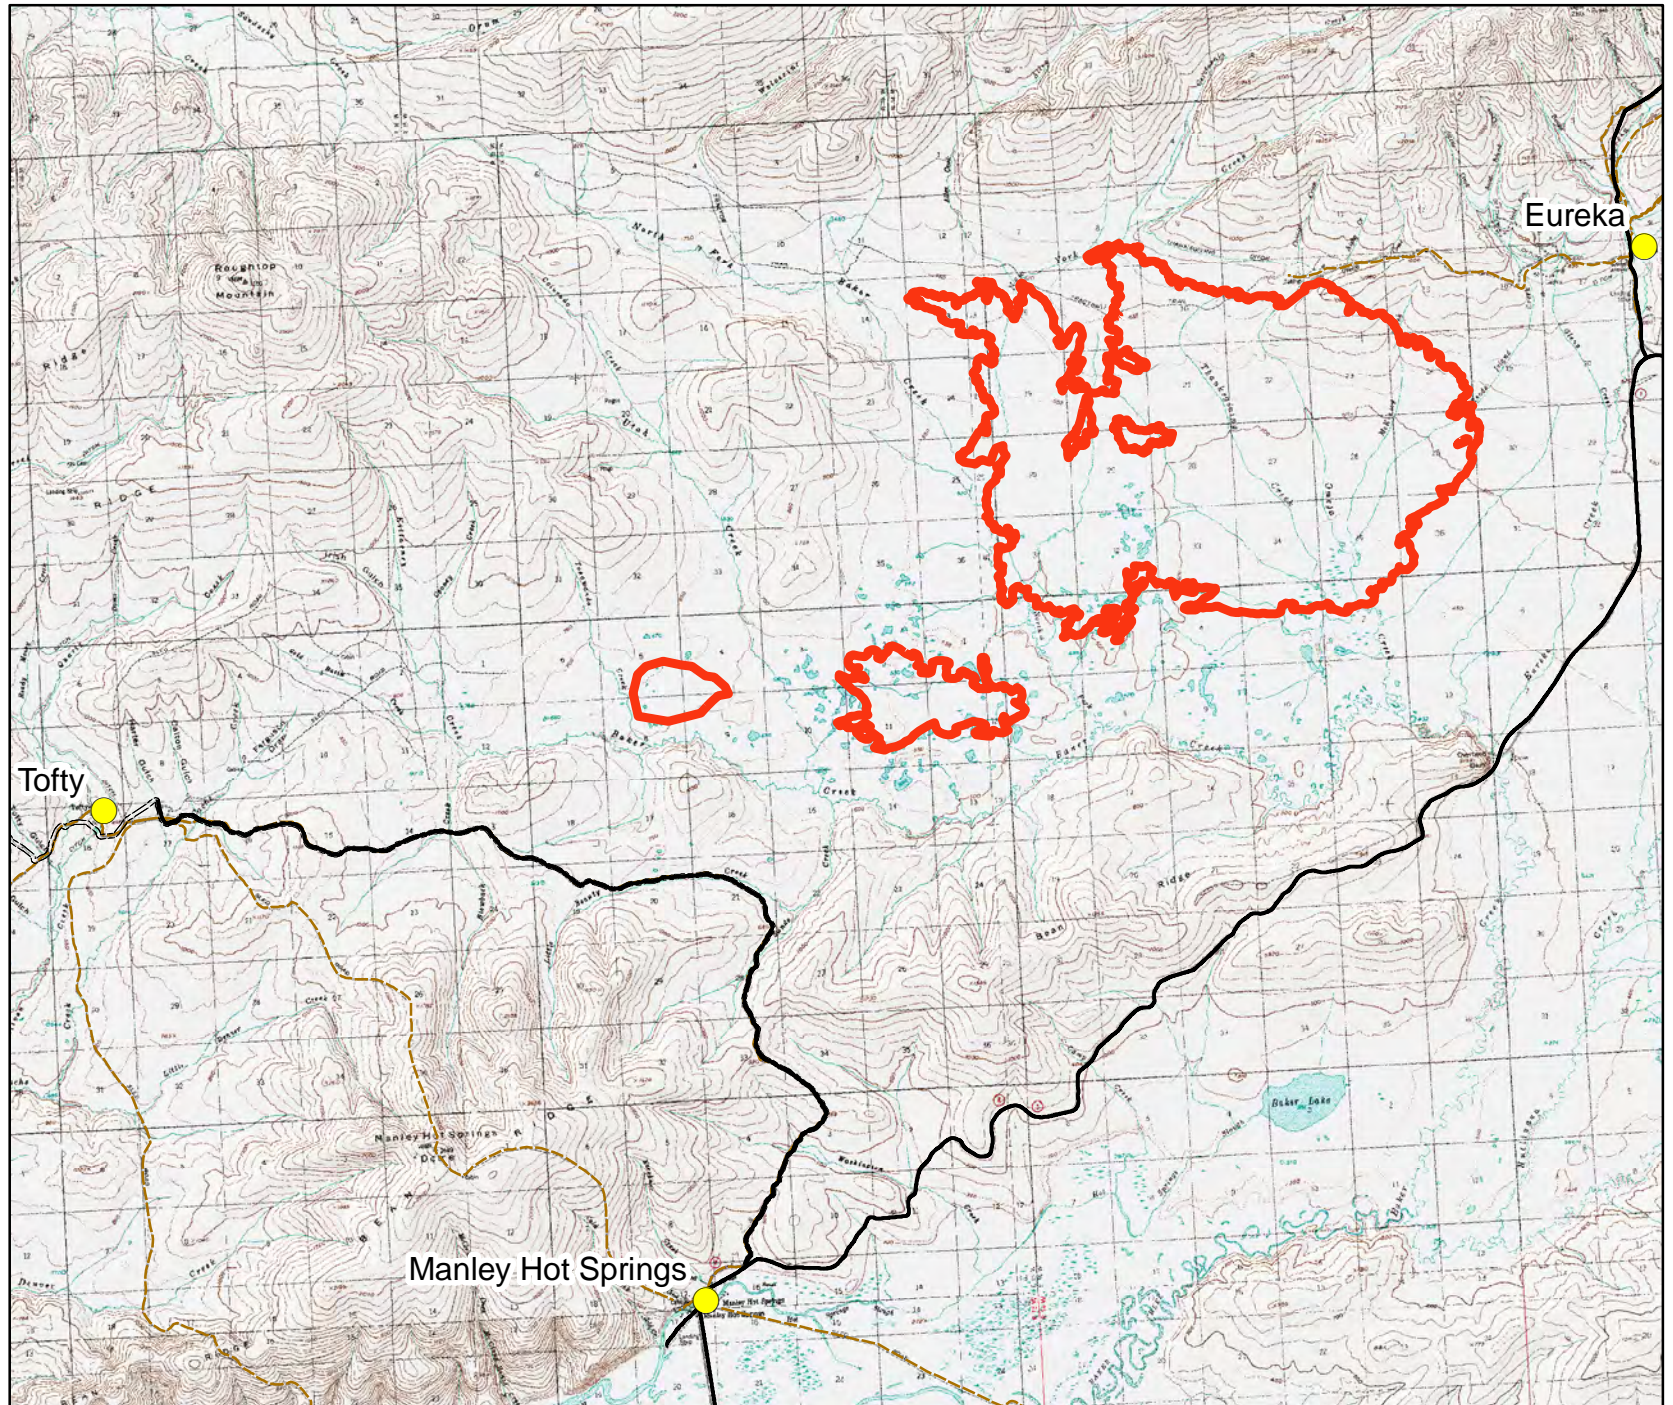

Baker & Hay Slough Fires

July 10, 2015

Public Information Map

- Community
- PerimeterSector
- Road To Tanana
- Jeep Trail
- Roads

1:350,000

Baker & Beauty Fires

July 10, 2015

Public Information Map

- Community
- PerimeterSector
- Road To Tanana
- Jeep Trail
- Roads

1:150,000

Hay Slough Fire

July 10, 2015

Public Information Map

-  Community
-  PerimeterSector
-  Road To Tanana
-  Jeep Trail
-  Roads

1:200,000