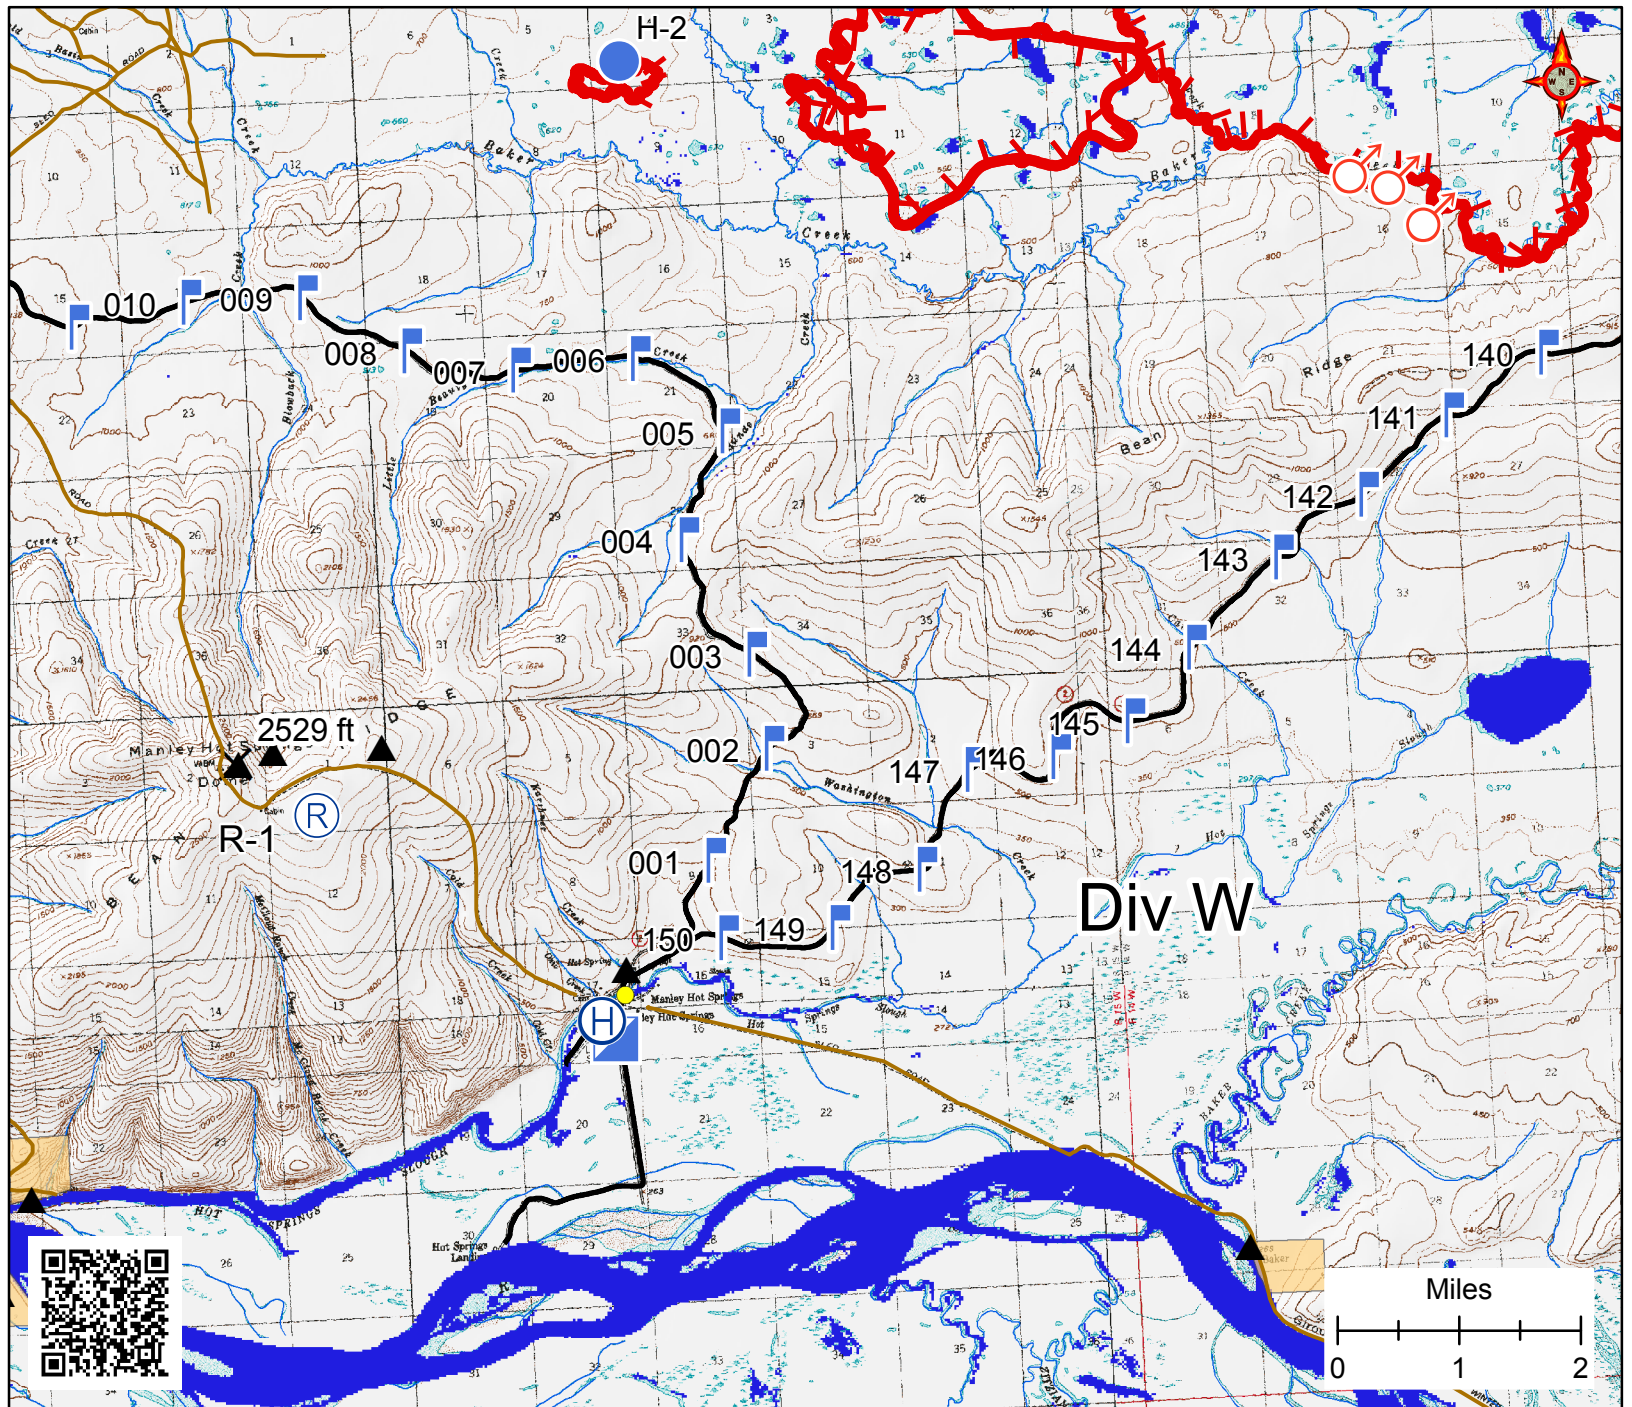

Baker Fire

July 18, 2015

IAP Map

Page 2

-  Fire Perimeter
-  Spot Fire
-  Helibase
-  Helispot
-  ICP
-  Repeater
-  Structure
-  Native Allotment
-  Mile Marker
-  Summit
-  Road
-  Winter Trail

1:100,000

HOgle: 7/17/2015, 2000 hrs