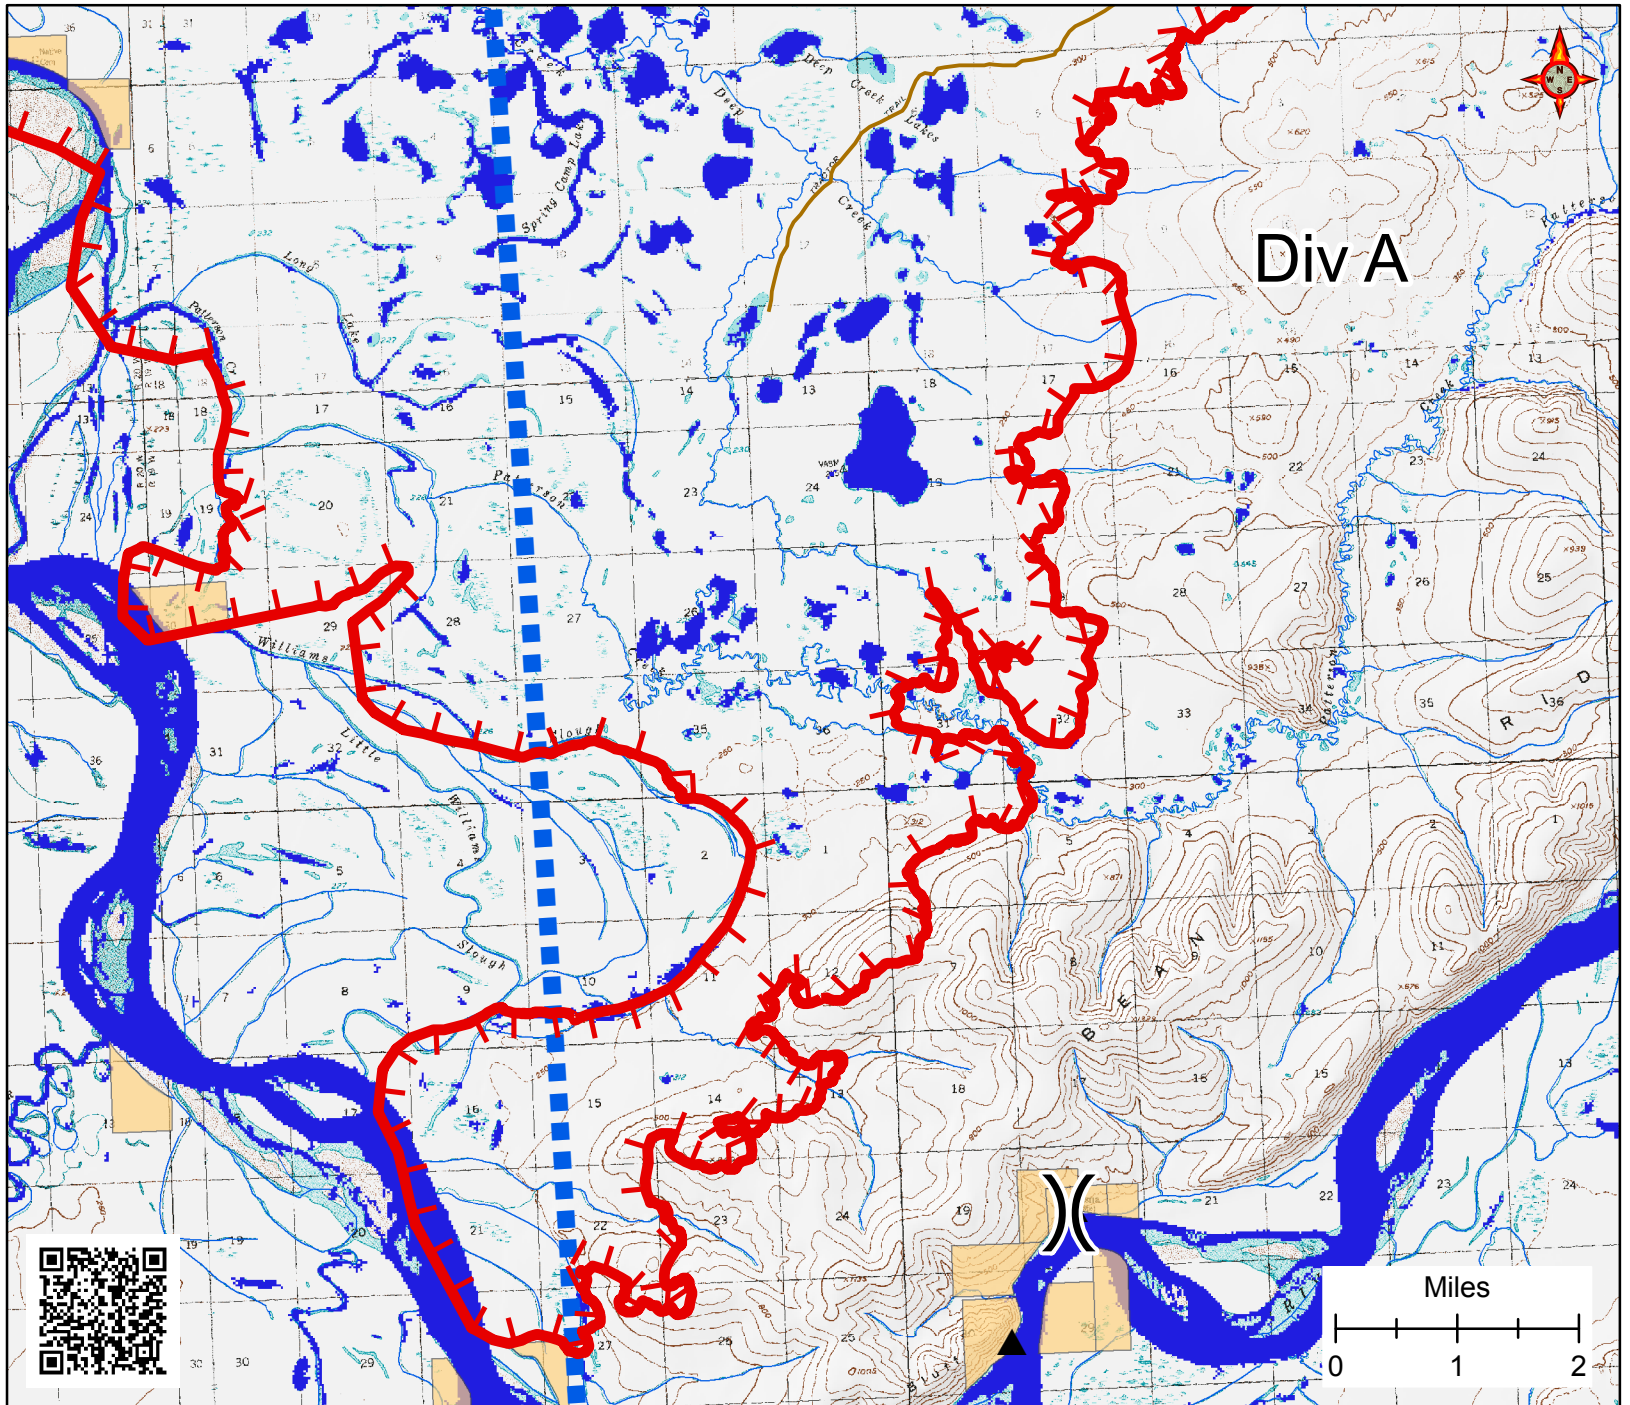

Hay Slough Fire

July 18, 2015

IAP Map

Page 5

-  IMT Zone Split
-  Division Break
-  Fire Perimeter
-  Structure
-  Native Allotment
-  Winter Trail

Div A

1:100,000

HOgle: 7/17/2015, 2000 hrs