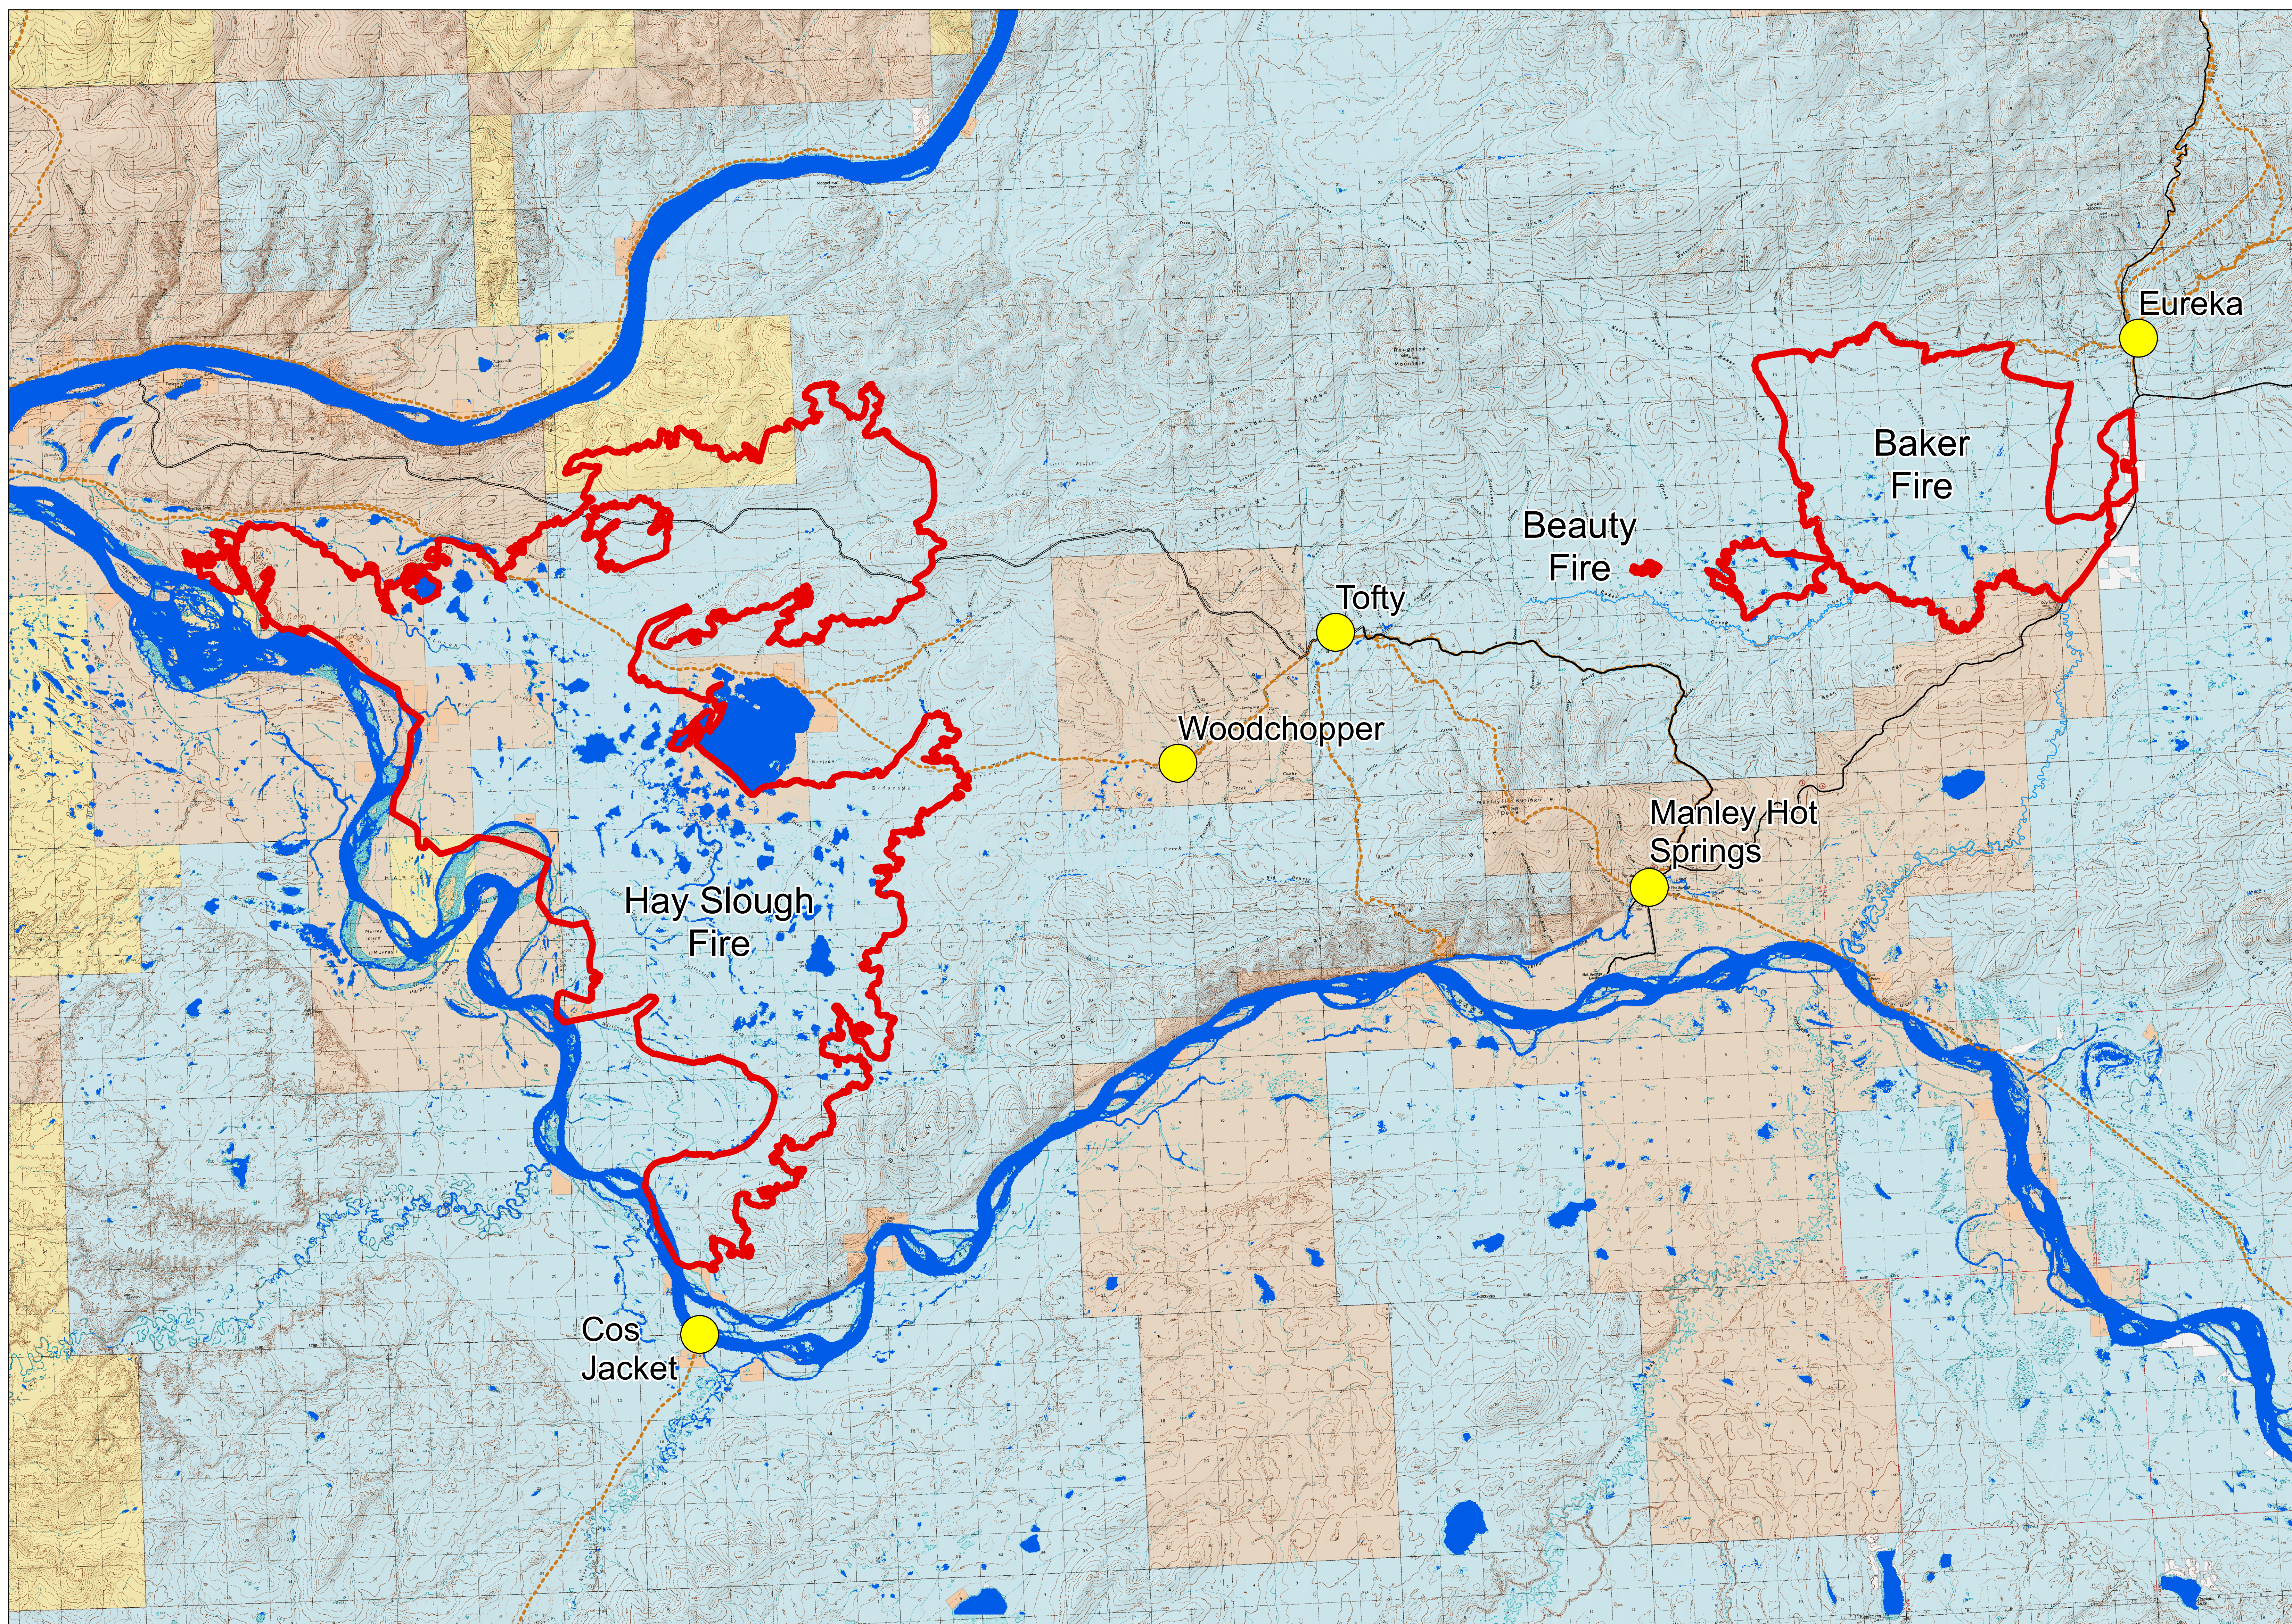

# Baker, Beauty & Hay Slough Fires

July 19, 2015

## Ownership Map

- Private
- BIA
- BLM
- Tribal
- State

1:100,000

Miles

\*\* Detached perimeter included in Baker Fire

	Hay Slough	Beauty	Baker	Total
Private	0	0	129 = 1%	<b>129 = 0%</b>
BIA	1,319 = 1%	0	0	<b>1,319 = 1%</b>
BLM	3,545 = 4%	0	0	<b>3,545 = 3%</b>
Tribal	16,605 = 19%	0	1,951 = 7%	<b>18,556 = 16%</b>
State	68,297 = 76%	43 = 100%	24,057 = 92%	<b>92,397 = 80%</b>
<b>Total</b>	<b>89,766</b>	<b>43</b>	<b>26,137</b>	<b>115,946</b>