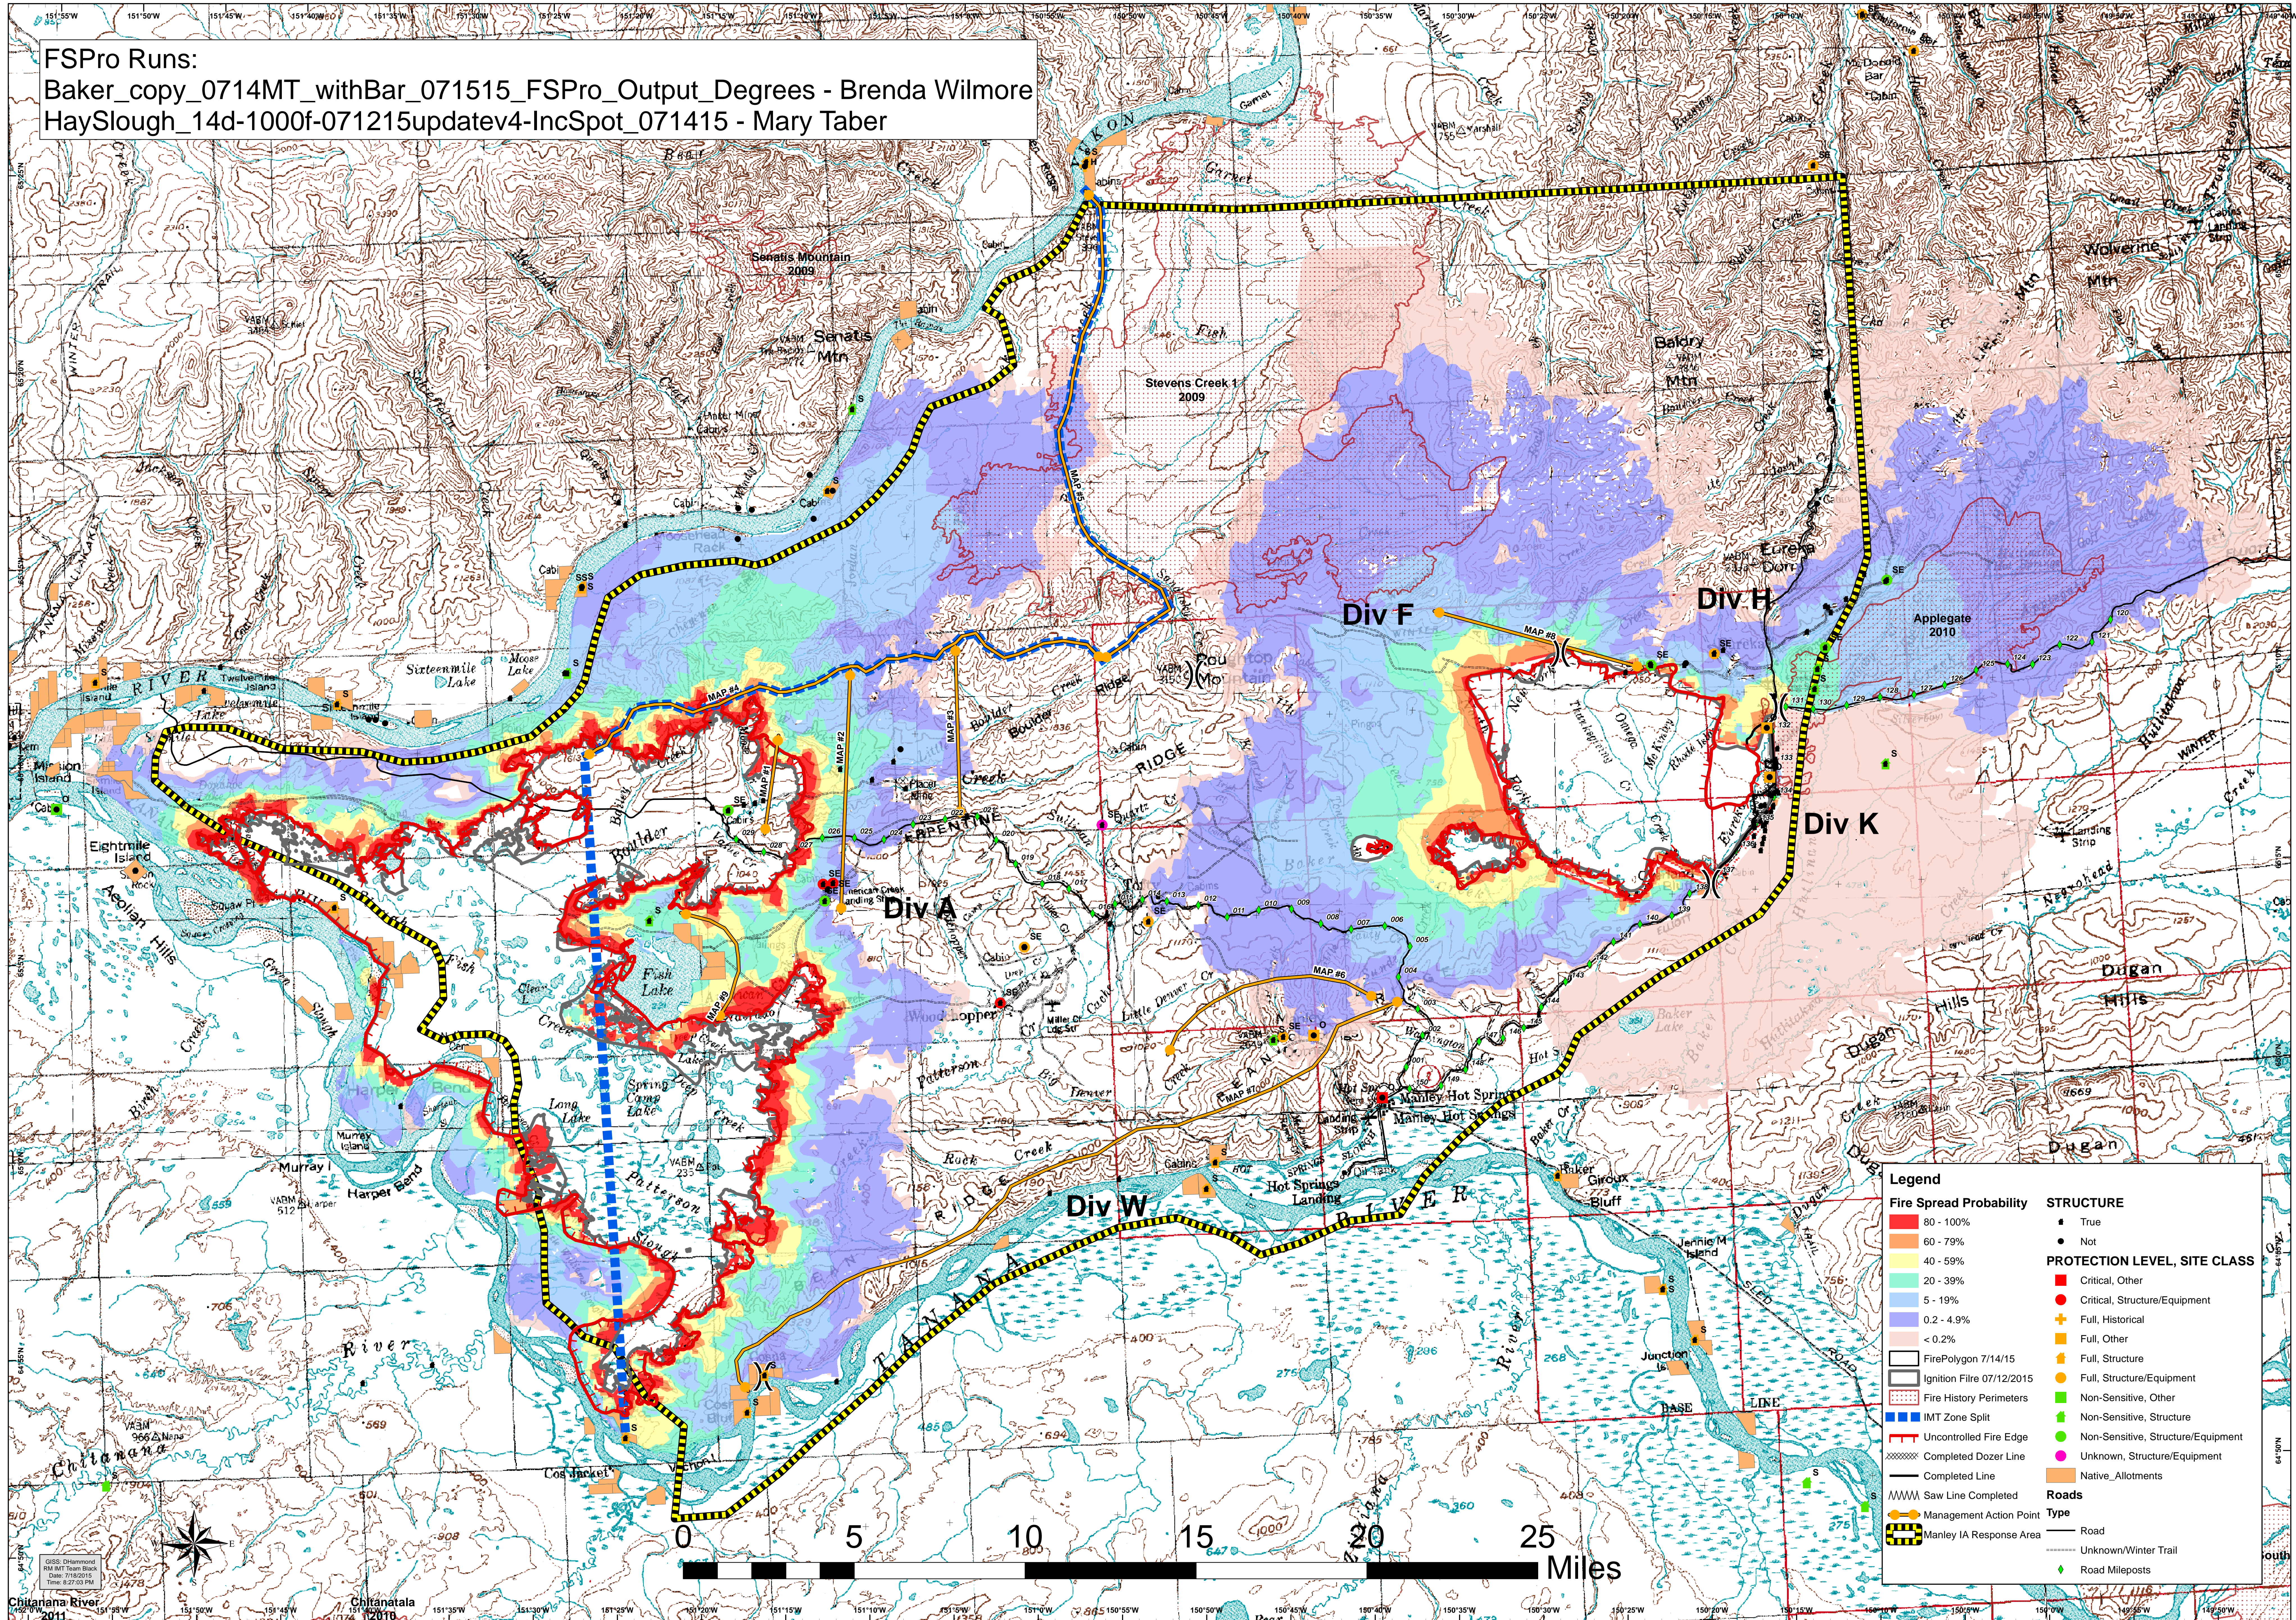

Hay Slough and Baker Fires - FSPro 14 Day Runs

Baker Fire
AKTAD-000456
Hay Slough Fire
AKTAD-000446
July 20, 2015
Datum: NAD83

FSPro Runs:
Baker_copy_0714MT_withBar_071515_FSPro_Output_Degrees - Brenda Wilmore
HaySlough_14d-1000f-071215updatev4-IncSpot_071415 - Mary Taber

GIS: Dismmond
RM MT Team Black
Date: 7/16/2015
Time: 6:27:03 PM
Chitanana River
2011
Chitanata
1210