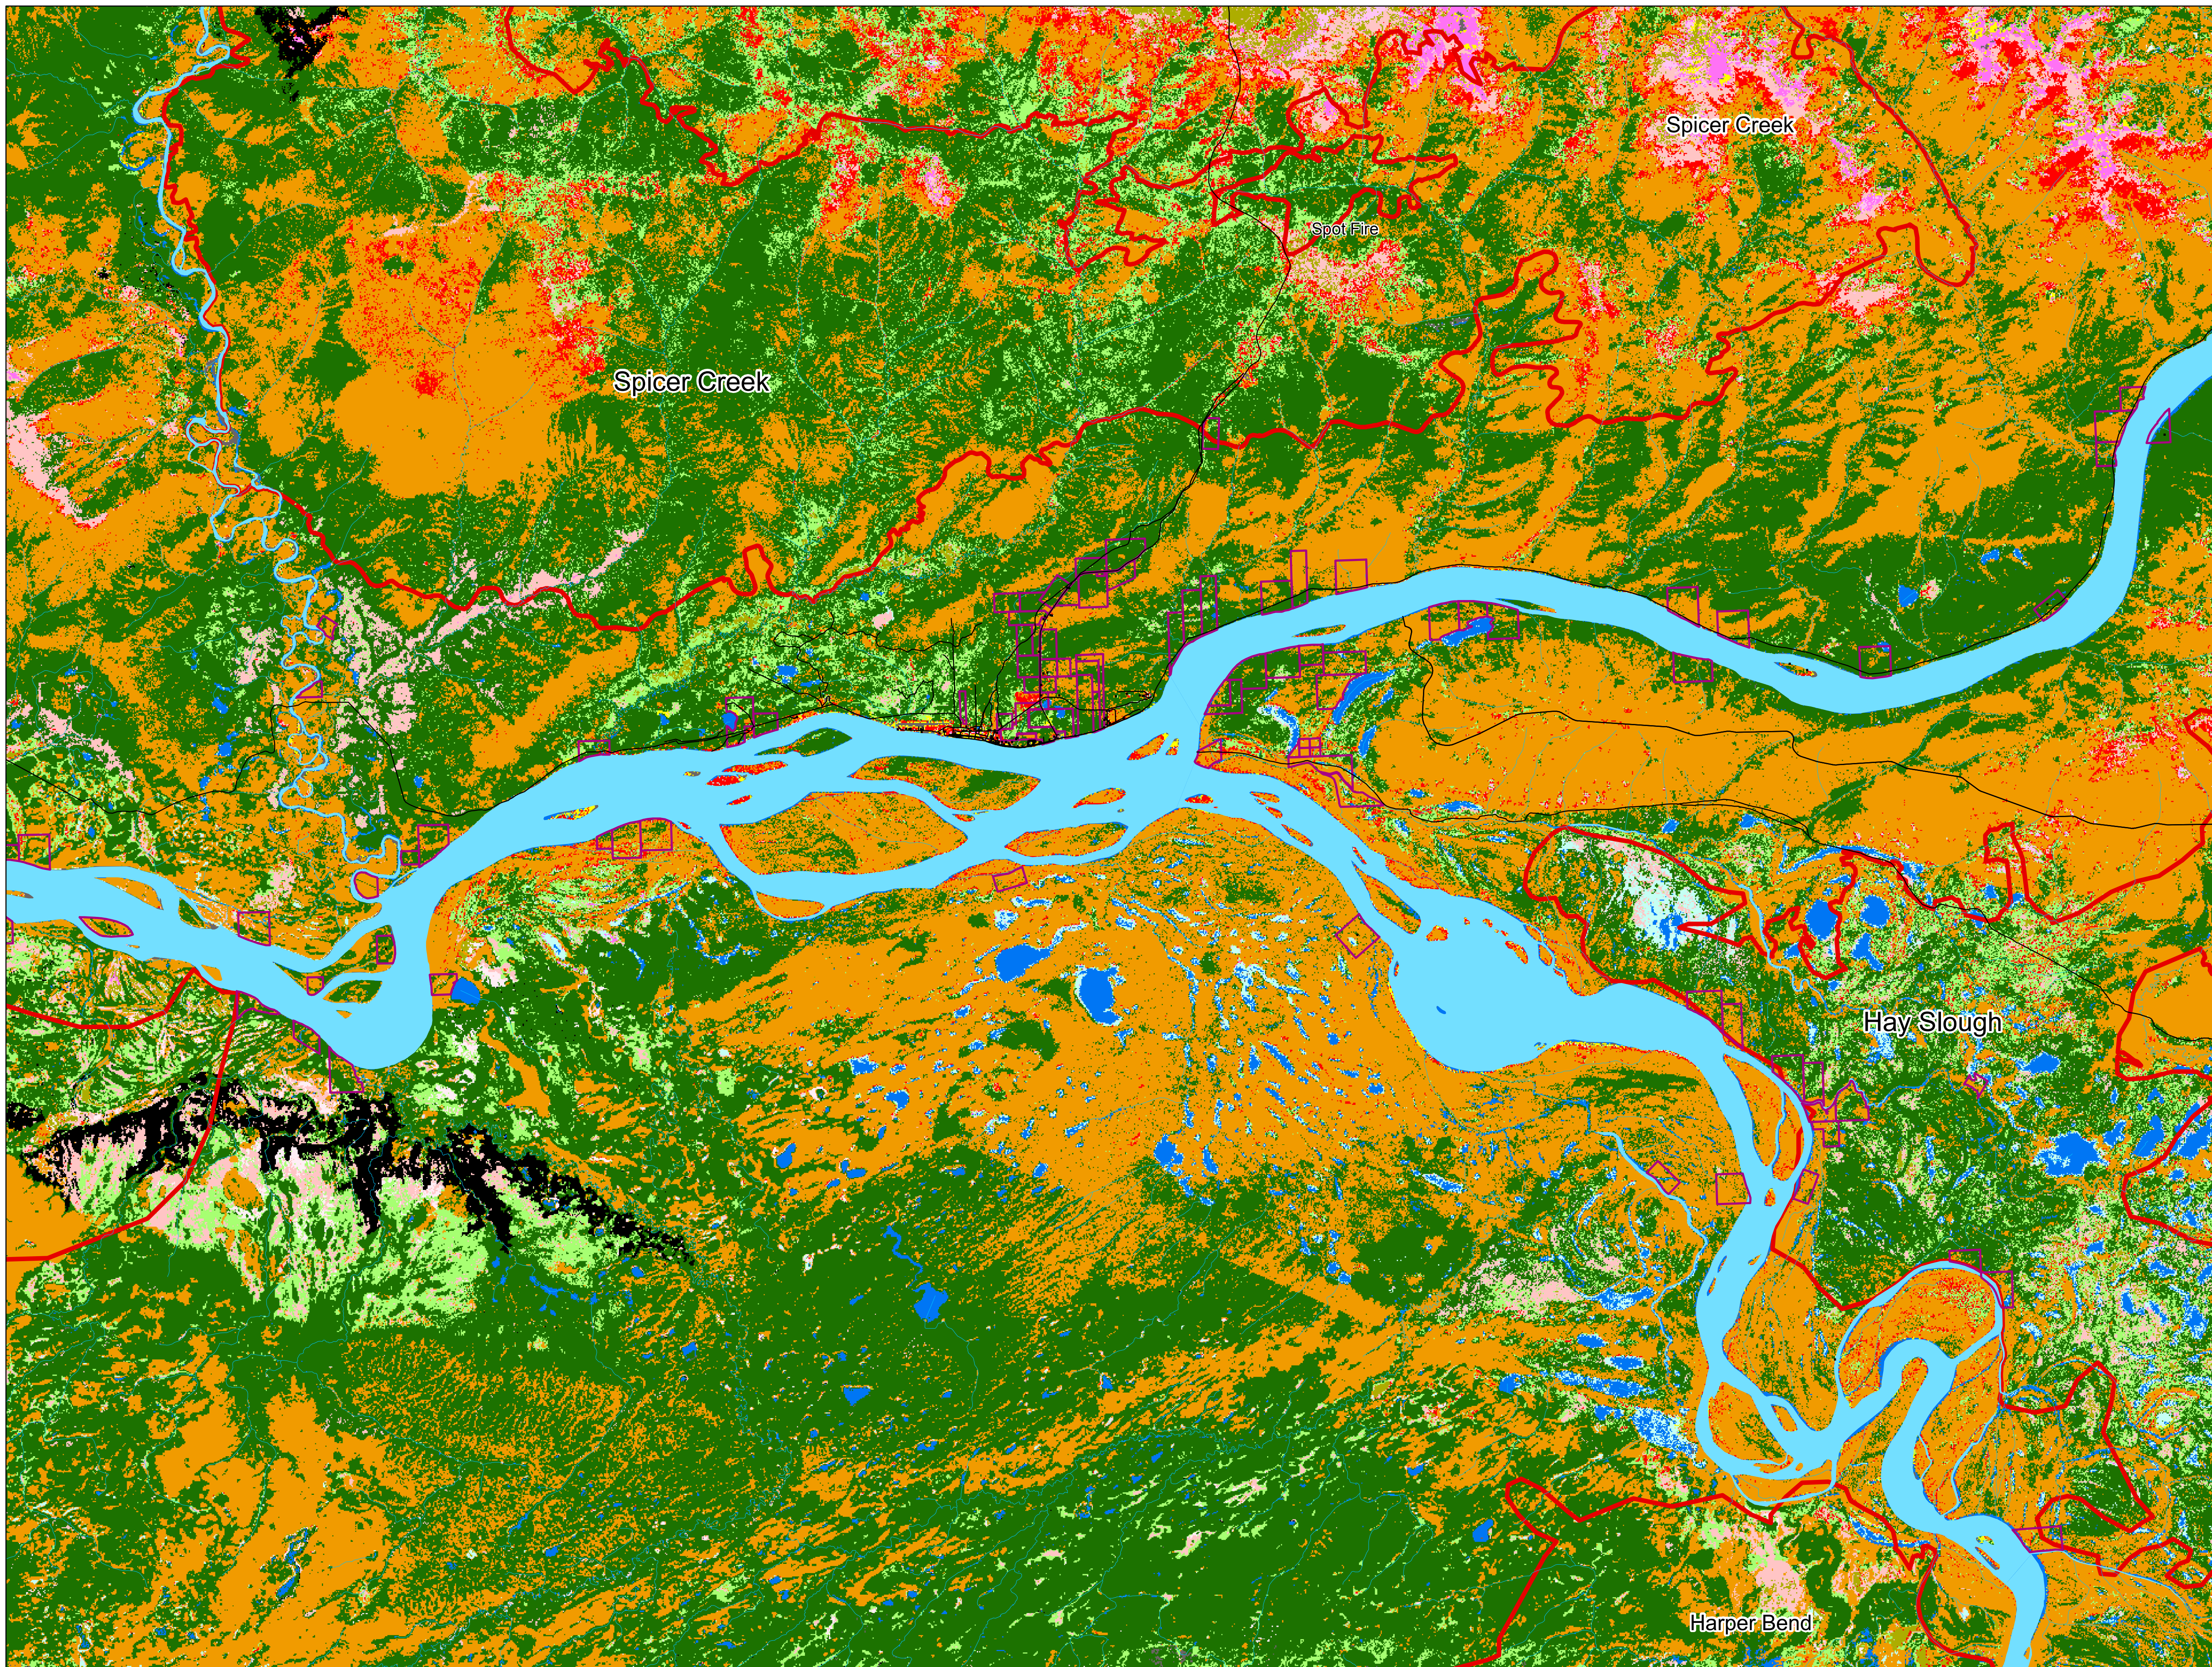

Tanana Area Fires  
AK-TAD-000898  
PJS7J  
Jul 8, 2015

### Vegetation Map (Central)

#### Legend

- Bareground
- Deciduous Forest
- Dwarf Shrub
- Dwarf Shrub or Dwarf Shrub-Lichen
- Dwarf Shrub-Lichen
- Fire Scar
- Freshwater or Saltwater
- Hemlock (Open-Closed)
- Herbaceous (Aquatic)
- Herbaceous (Marsh)
- Herbaceous (Marsh)
- Herbaceous (Mesic)
- Herbaceous (Mesic)
- Herbaceous (Mesic)
- Herbaceous (Wet)
- Herbaceous (Wet)
- Herbaceous (Wet) or Herbaceous (Marsh)
- Herbaceous
- Herbaceous (Wet-Marsh)
- Ice-Snow
- Lichen
- Low Shrub
- Low Shrub or Tall Shrub (Open-Closed)
- Low Shrub/Lichen
- Moss
- Sitka spruce (Open-Closed)
- Sparse Vegetation
- Sparse Vegetation
- Tall Shrub (Open-Closed)
- Tussock Tundra (Low shrub or Herbaceous)
- Urban, Agriculture, Road
- White Spruce or Black Spruce (Open-Closed)
- White Spruce or Black Spruce (Woodland)
- White Spruce or Black Spruce-Deciduous (Open-Closed)
- White Spruce or Black Spruce/Lichen (Woodland-Open)
- Road
- Fire Perimeter
- Allotment