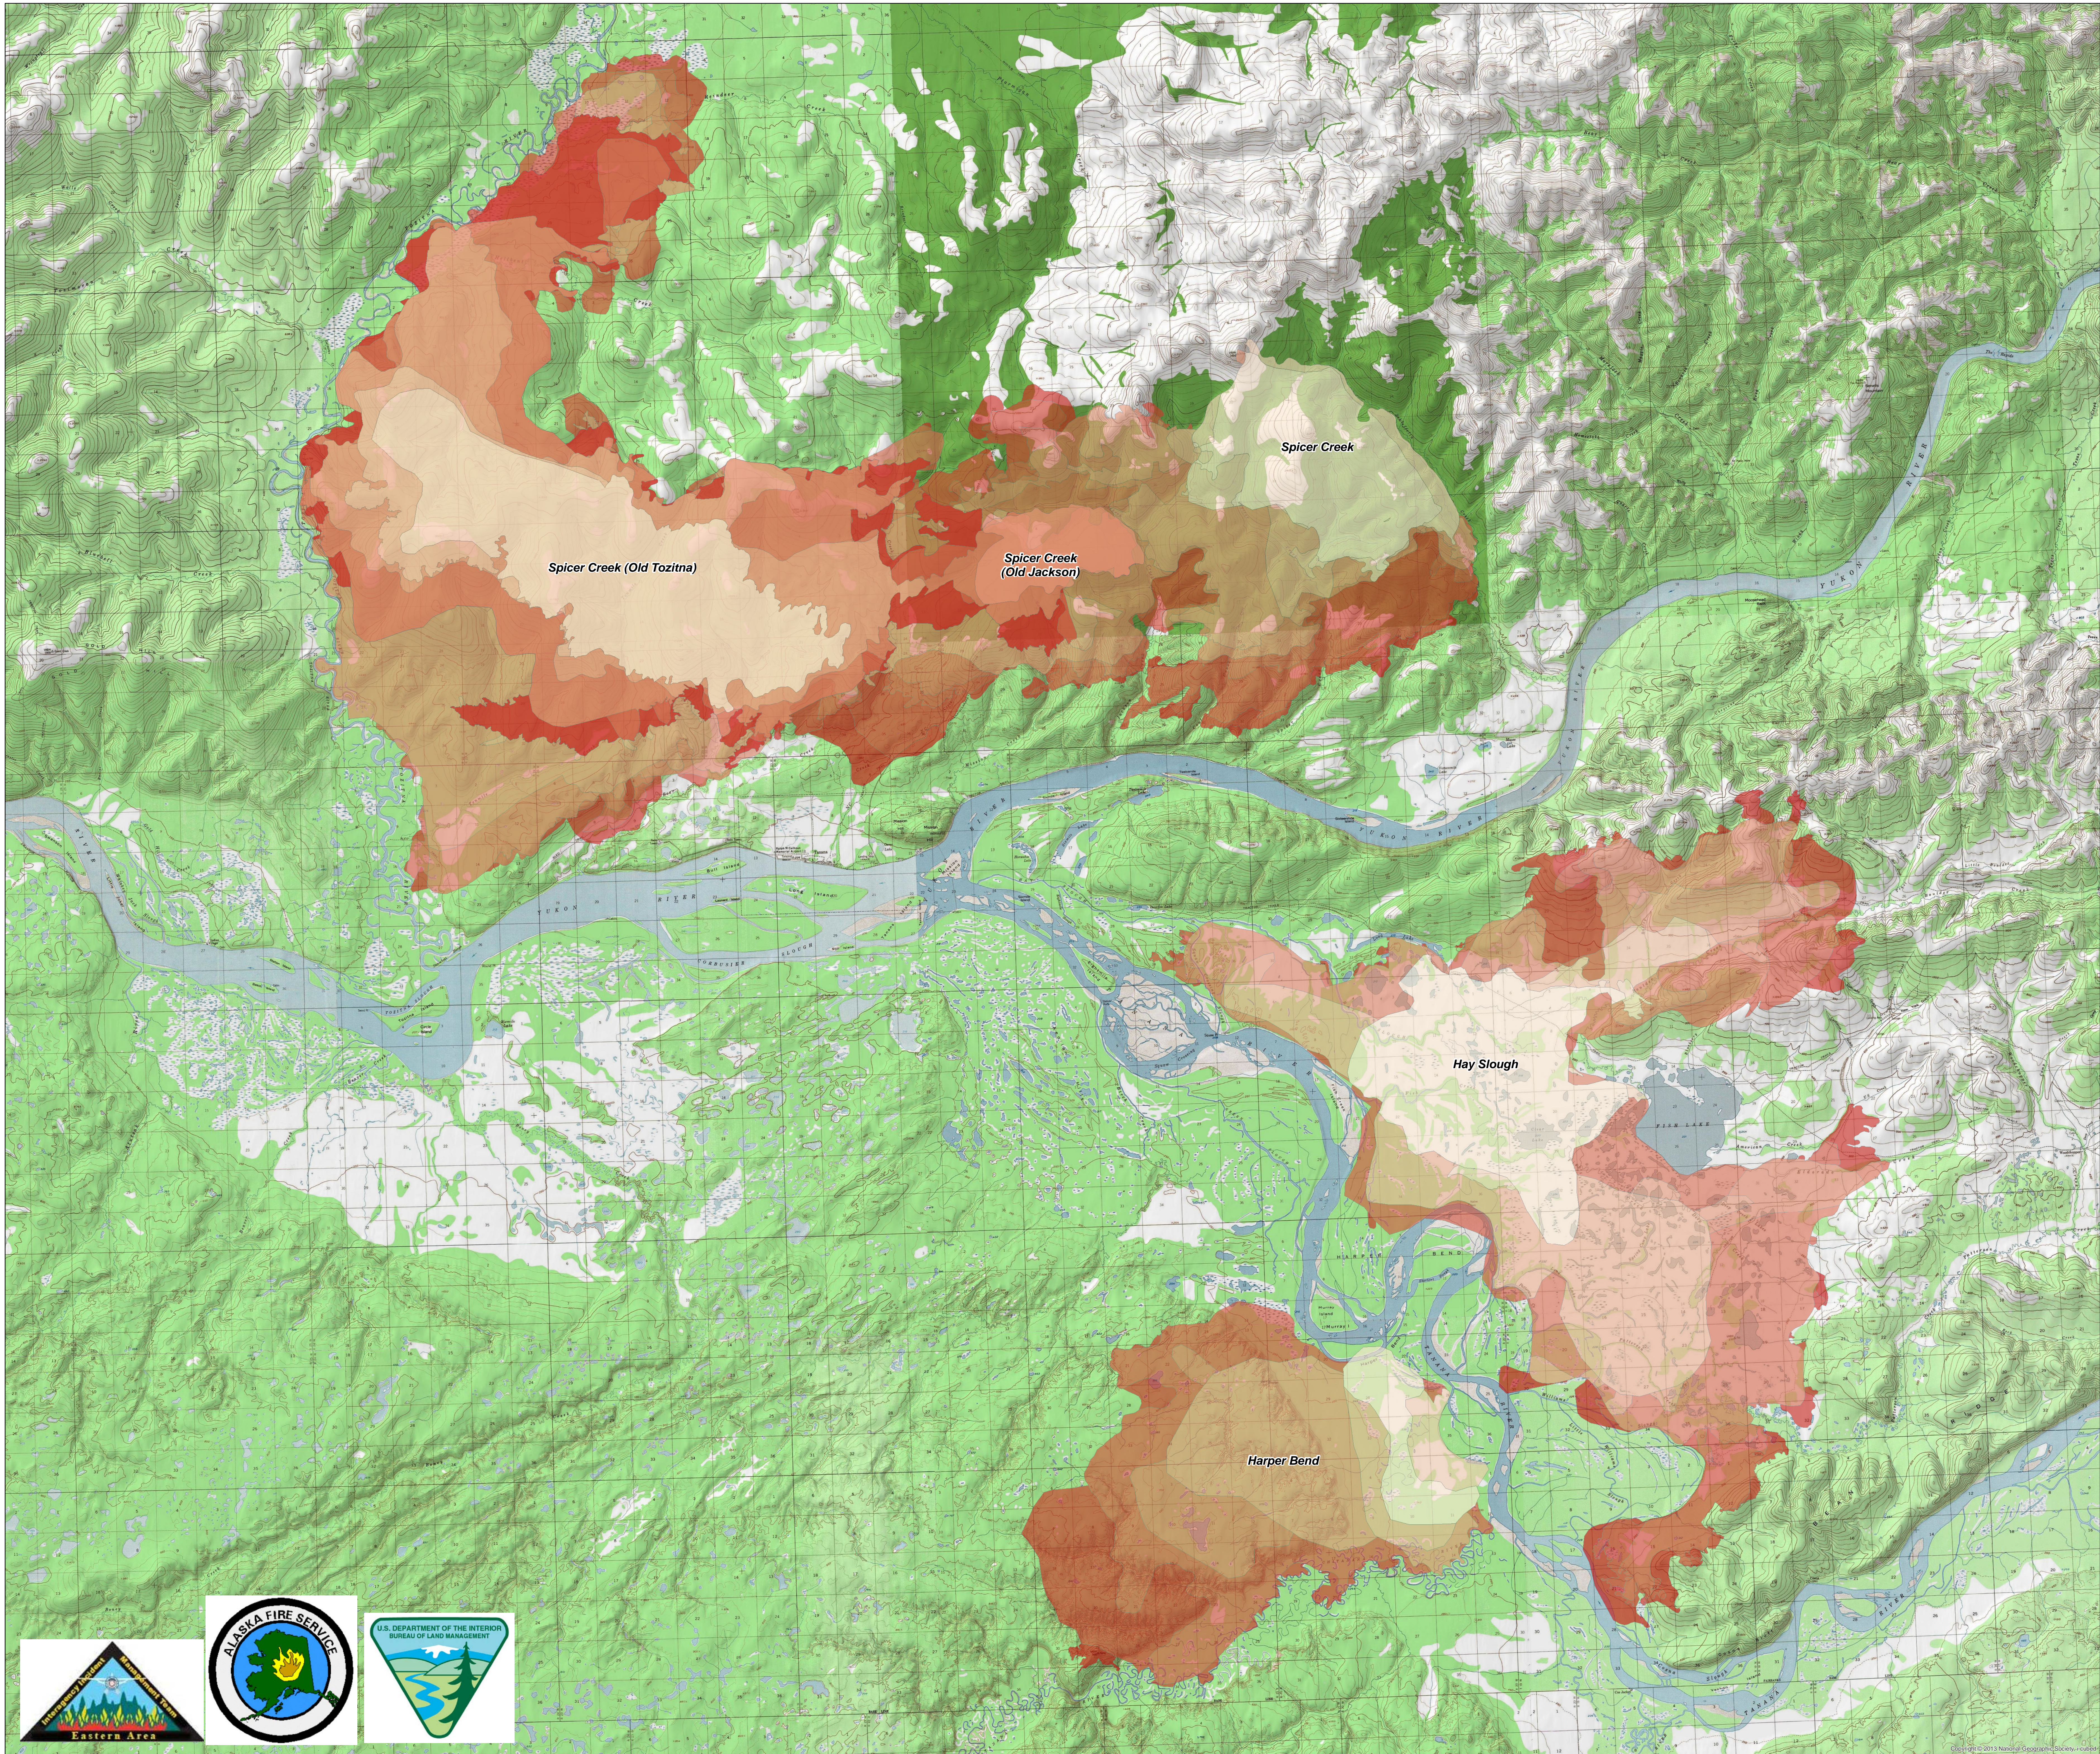

**Tanana Area Fires
AK-TAD-000898
Eastern Fires
July 15, 2015**

Progression Map

Fire Progression Information

Harper Bend

Progression Dates

- 2015-06-29 (5,564 acres)
- 2015-07-01 (5,241 acres)
- 2015-07-03 (7,249 acres)
- 2015-07-05 (18,633 acres)
- 2015-07-06 (22,760 acres)
- 2015-07-09 (35,123 acres)
- 2015-07-13 (42,686 acres)
- 2015-07-14 (42,967 acres)

Hay Slough

Progression Dates

- 2015-06-26 (17,318 acres)
- 2015-06-29 (17,954 acres)
- 2015-07-03 (20,187 acres)
- 2015-07-05 (37,710 acres)
- 2015-07-07 (42,038 acres)
- 2015-07-08 (55,322 acres)
- 2015-07-09 (72,927 acres)
- 2015-07-11 (78,697 acres)
- 2015-07-12 (82,012 acres)
- 2015-07-13 (89,244 acres)
- 2015-07-14 (91,771 acres)

Jackson

Progression Dates

- 2015-07-01 (4,456 acres)

Tozitna

Progression Dates

- 2015-06-26 (24,322 acres)
- 2015-06-27 (28,279 acres)
- 2015-07-01 (45,116 acres)
- 2015-07-03 (68,465 acres)
- 2015-07-05 (72,977 acres)
- 2015-07-06 (84,270 acres)

Spicer Creek

Progression Dates

- 2015-06-26 (11,361 acres)
- 2015-06-30 (14,081 acres)
- 2015-07-02 (14,258 acres)
- 2015-07-05 (16,236 acres)
- 2015-07-07 (109,627 acres)**
- 2015-07-08 (134,306 acres)
- 2015-07-09 (142,544 acres)
- 2015-07-11 (147,094 acres)
- 2015-07-12 (161,144 acres)
- 2015-07-13 (167,444 acres)
- 2015-07-14 (169,240 acres)

**Tanana Area Fires
Total Acres = 472,129***

As Of July 14, 2015

** acreage denotes Tozitna acres after burning together

0 0.5 1 2 mi.

Prepared by:
Eastern Area IMT
July 14, 2015 2115 hrs