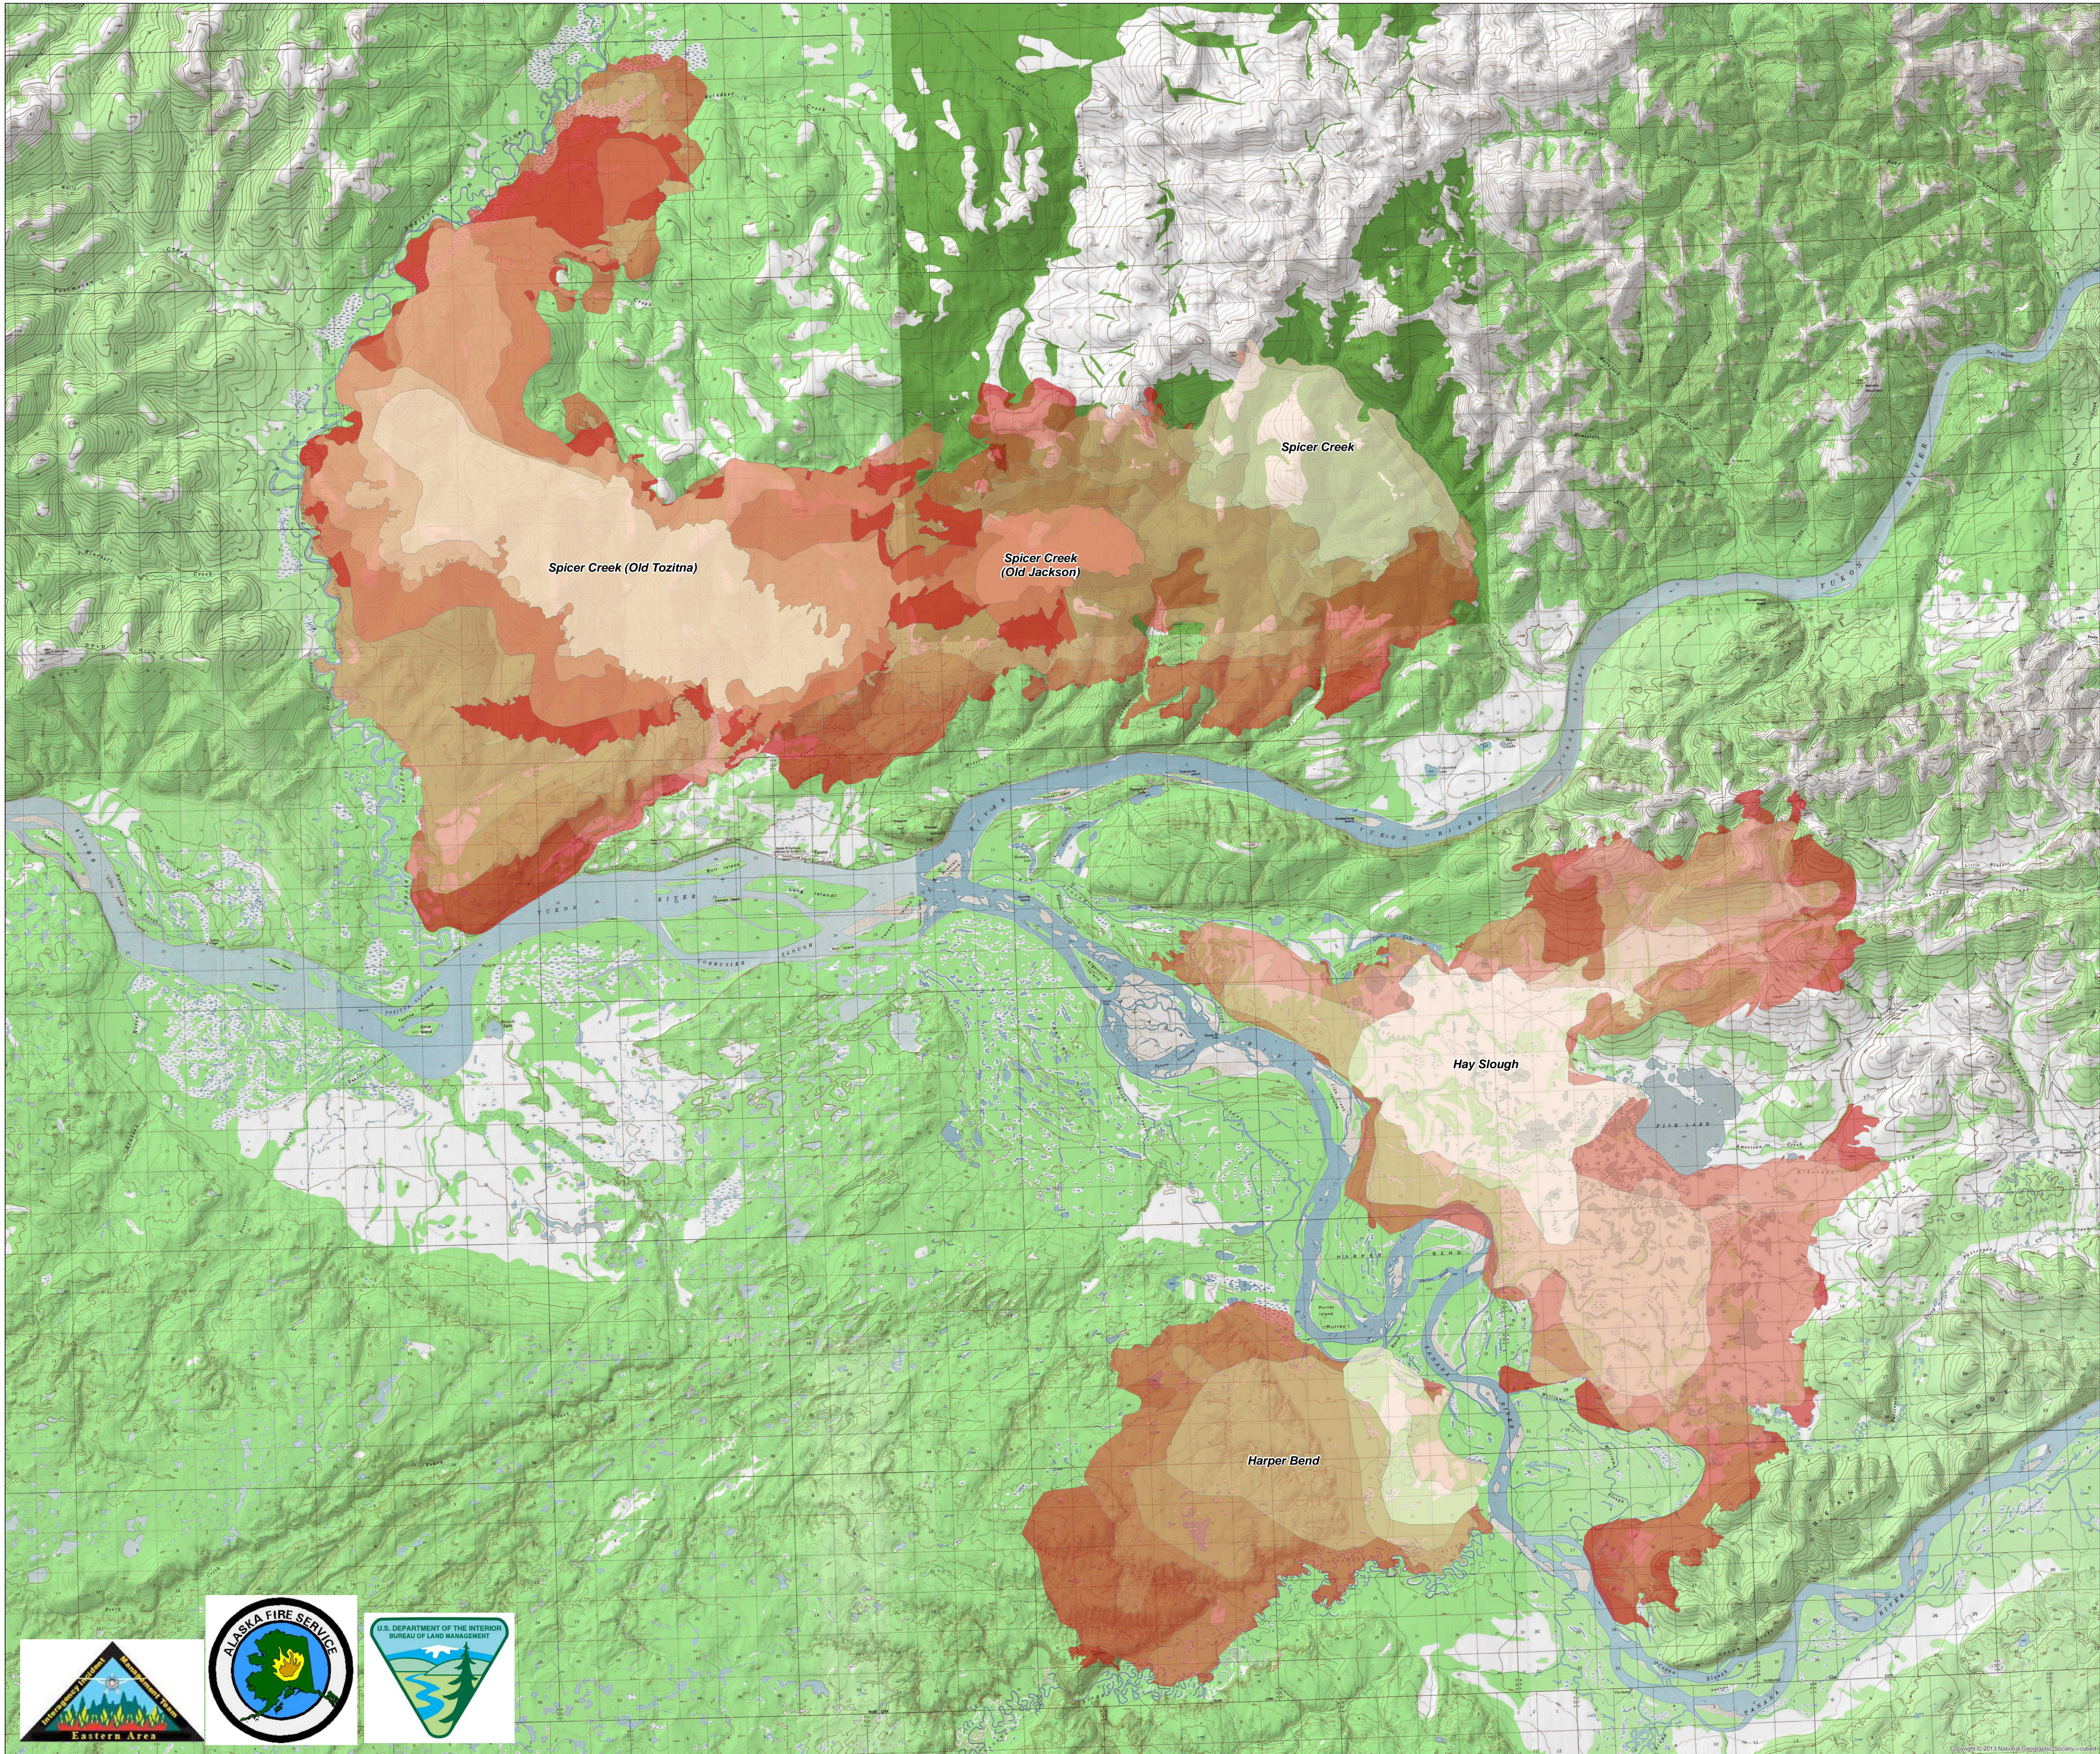

**Tanana Area Fires
AK-TAD-000898
Eastern Fires
July 16, 2015**

Progression Map

Fire Progression Information

Harper Bend

Progression Dates

2015-06-29 (3,564 acres)
2015-07-01 (5,241 acres)
2015-07-03 (7,249 acres)
2015-07-05 (18,633 acres)
2015-07-06 (22,760 acres)
2015-07-09 (35,123 acres)
2015-07-13 (42,686 acres)
2015-07-14 (42,967 acres)

Hay Slough

Progression Dates

2015-06-26 (17,318 acres)
2015-06-29 (17,954 acres)
2015-07-03 (20,187 acres)
2015-07-05 (37,710 acres)
2015-07-07 (42,038 acres)
2015-07-08 (55,322 acres)
2015-07-09 (72,927 acres)
2015-07-11 (78,697 acres)
2015-07-12 (82,012 acres)
2015-07-13 (89,244 acres)
2015-07-14 (91,771 acres)

Jackson

Progression Dates

2015-07-01 (4,456 acres)

Tozitna

Progression Dates

2015-06-26 (24,322 acres)
2015-06-27 (28,279 acres)
2015-07-01 (45,116 acres)
2015-07-03 (68,465 acres)
2015-07-05 (72,977 acres)
2015-07-06 (84,270 acres)

Spicer Creek

Progression Dates

2015-06-26 (11,361 acres)
2015-06-30 (14,081 acres)
2015-07-02 (14,258 acres)
2015-07-05 (16,236 acres)
2015-07-07 (109,627 acres)**
2015-07-08 (134,306 acres)
2015-07-09 (142,544 acres)
2015-07-11 (147,094 acres)
2015-07-12 (161,144 acres)
2015-07-13 (167,444 acres)
2015-07-14 (169,240 acres)
2015-07-15 (175,705 acres)