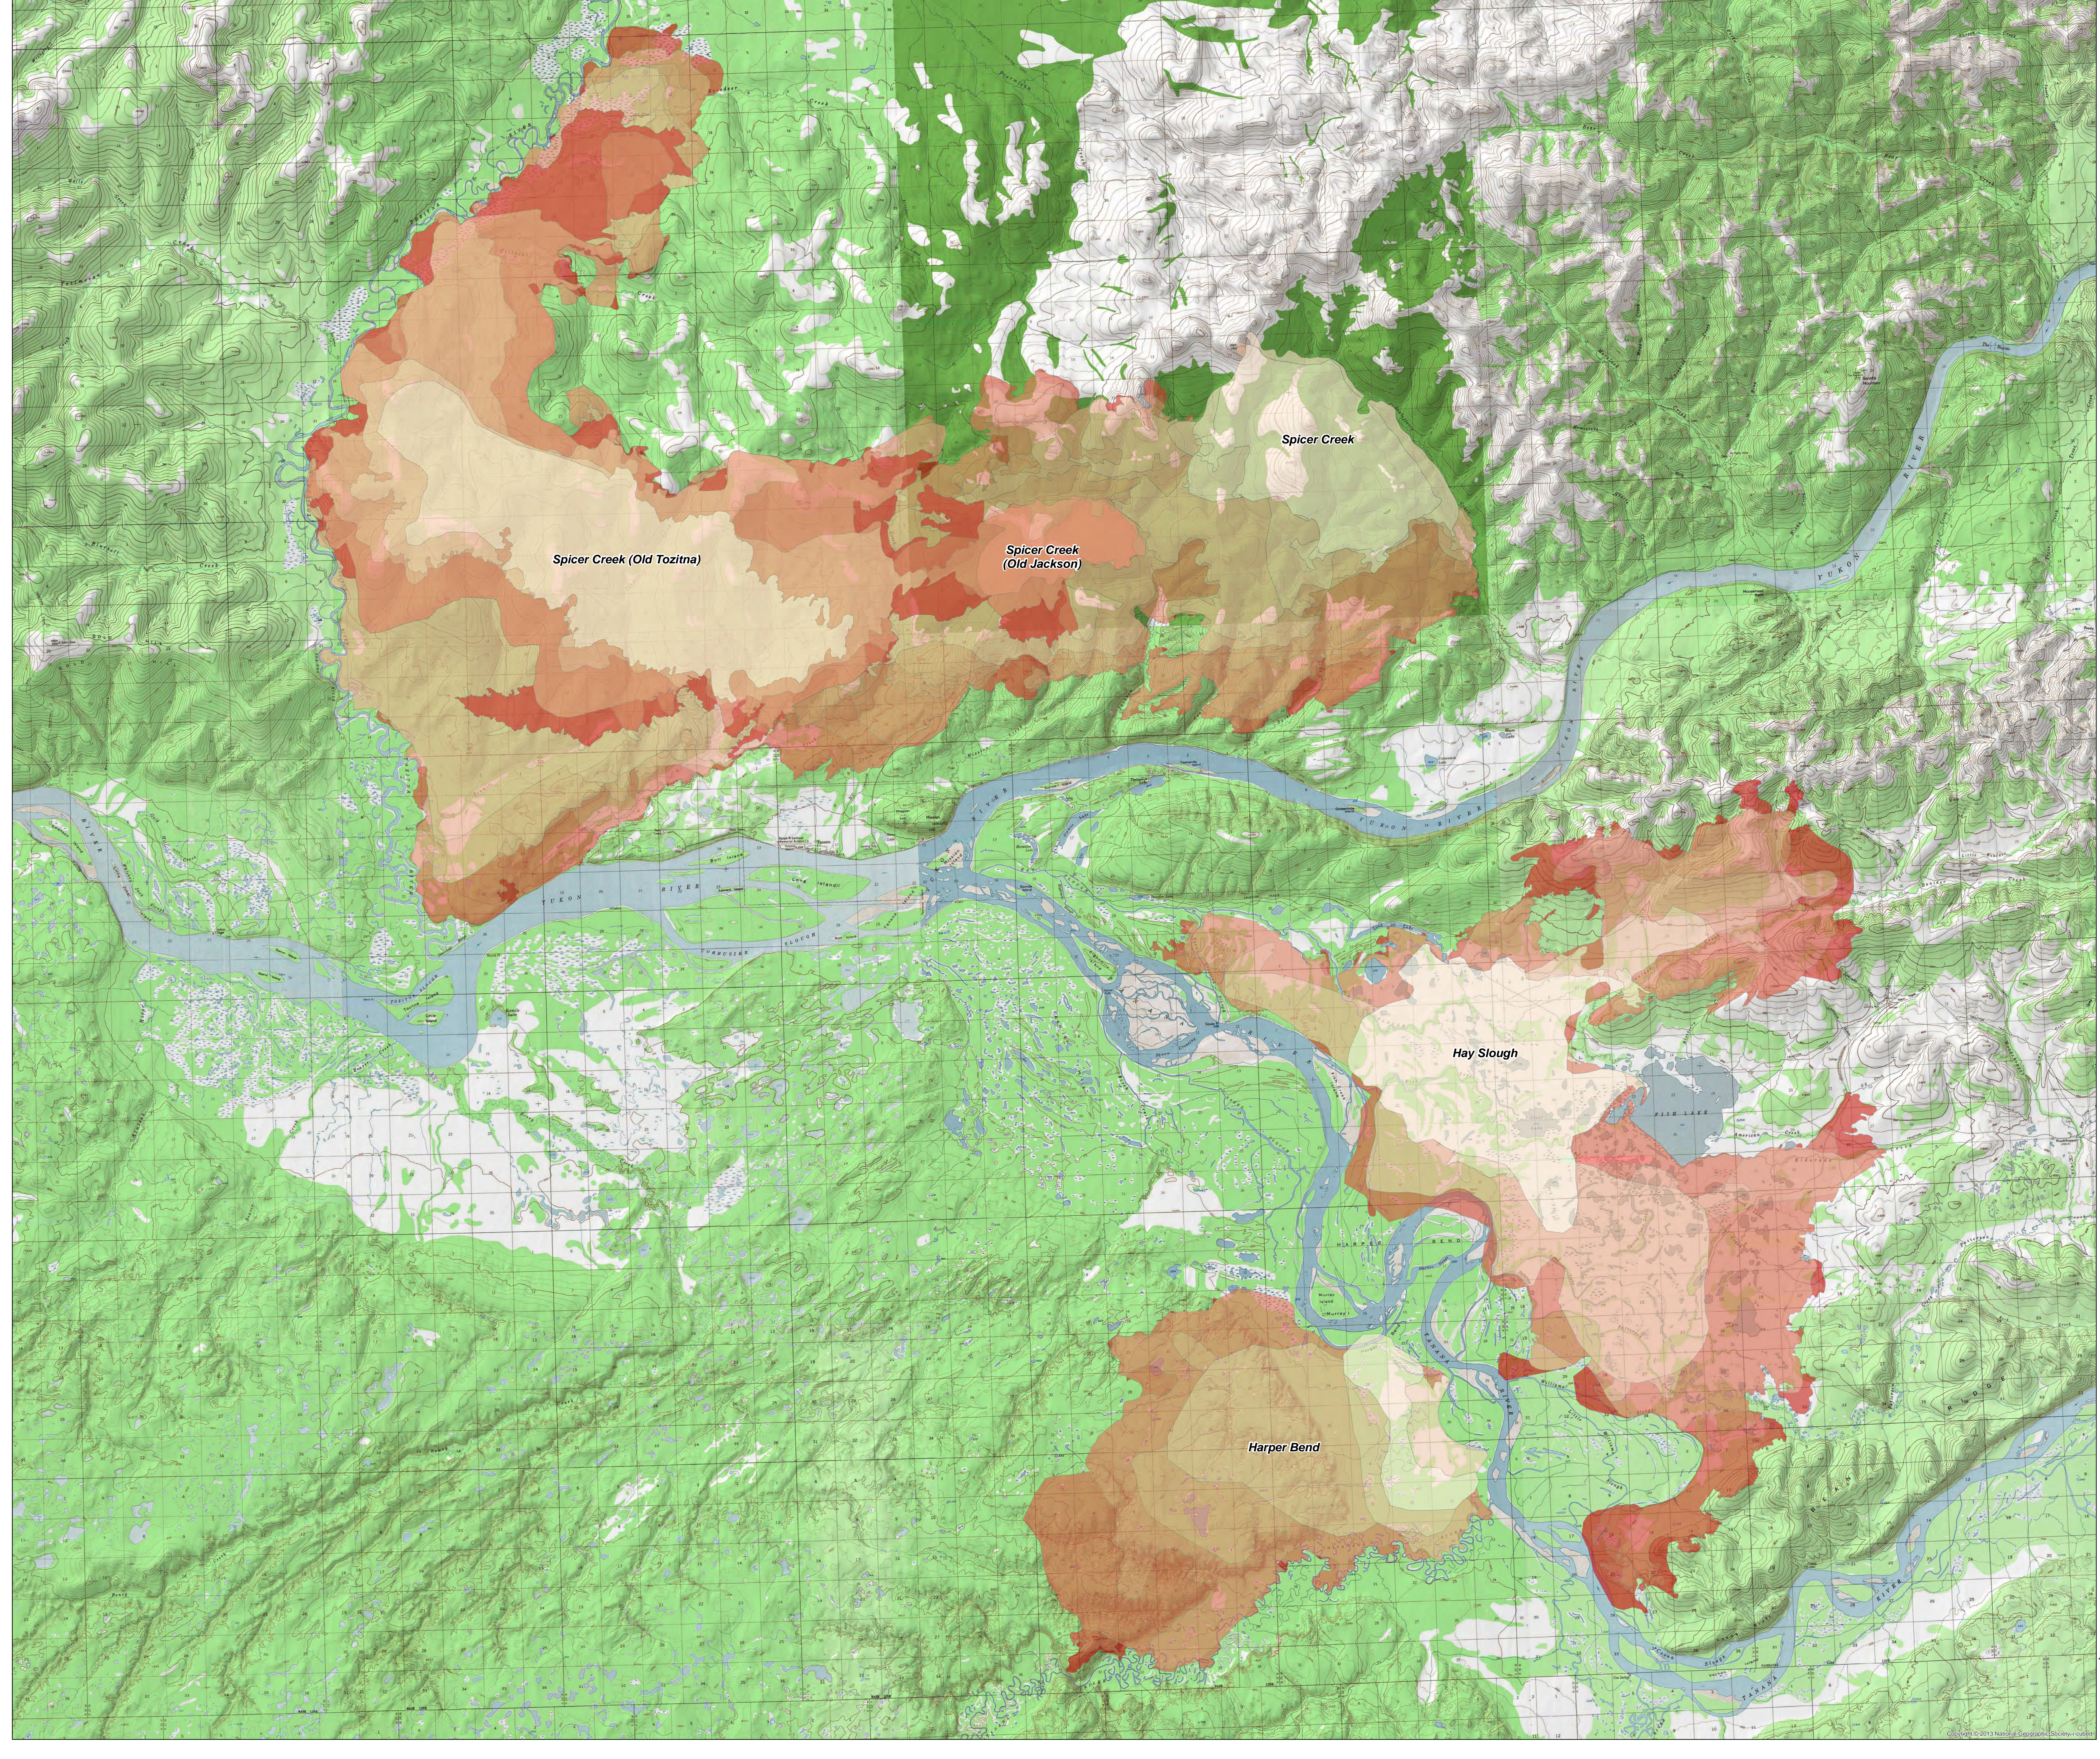

**Tanana Area Fires  
AK-TAD-000898  
Eastern Fires  
July 26, 2015**

**Progression Map**

**Harper Bend**  
Progression Dates

2015-06-29 (3,564 acres)
2015-07-01 (5,241 acres)
2015-07-03 (7,249 acres)
2015-07-05 (18,633 acres)
2015-07-06 (22,760 acres)
2015-07-09 (35,123 acres)
2015-07-13 (42,686 acres)
2015-07-14 (42,967 acres)
2015-07-16 (43,009 acres)
2015-07-20 (43,270 acres)

**Hay Slough**  
Progression Dates

2015-06-26 (17,318 acres)
2015-06-29 (17,954 acres)
2015-07-03 (20,187 acres)
2015-07-05 (37,710 acres)
2015-07-07 (42,038 acres)
2015-07-08 (55,322 acres)
2015-07-09 (72,927 acres)
2015-07-11 (78,697 acres)
2015-07-12 (82,012 acres)
2015-07-13 (89,244 acres)
2015-07-14 (91,771 acres)

**Jackson**  
Progression Dates

2015-07-01 (4,456 acres)
--------------------------

**Tozitna**  
Progression Dates

2015-06-26 (24,322 acres)
2015-06-27 (28,279 acres)
2015-07-01 (45,116 acres)
2015-07-03 (68,465 acres)
2015-07-05 (72,977 acres)
2015-07-06 (84,270 acres)

**Spicer Creek**  
Progression Date

2015-06-26 (11,361 acres)
2015-06-30 (14,081 acres)
2015-07-02 (14,258 acres)
2015-07-05 (16,236 acres)
2015-07-07 (109,627 acres)
2015-07-08 (134,306 acres)
2015-07-09 (142,544 acres)
2015-07-11 (147,094 acres)
2015-07-12 (161,144 acres)
2015-07-13 (167,444 acres)
2015-07-14 (169,240 acres)
2015-07-15 (175,705 acres)
2015-07-16 (176,226 acres)
2015-07-20 (177,239 acres)
2015-07-21 (178,062 acres)
2015-07-24 (178,395 acres)
2015-07-25 (178,779 acres)