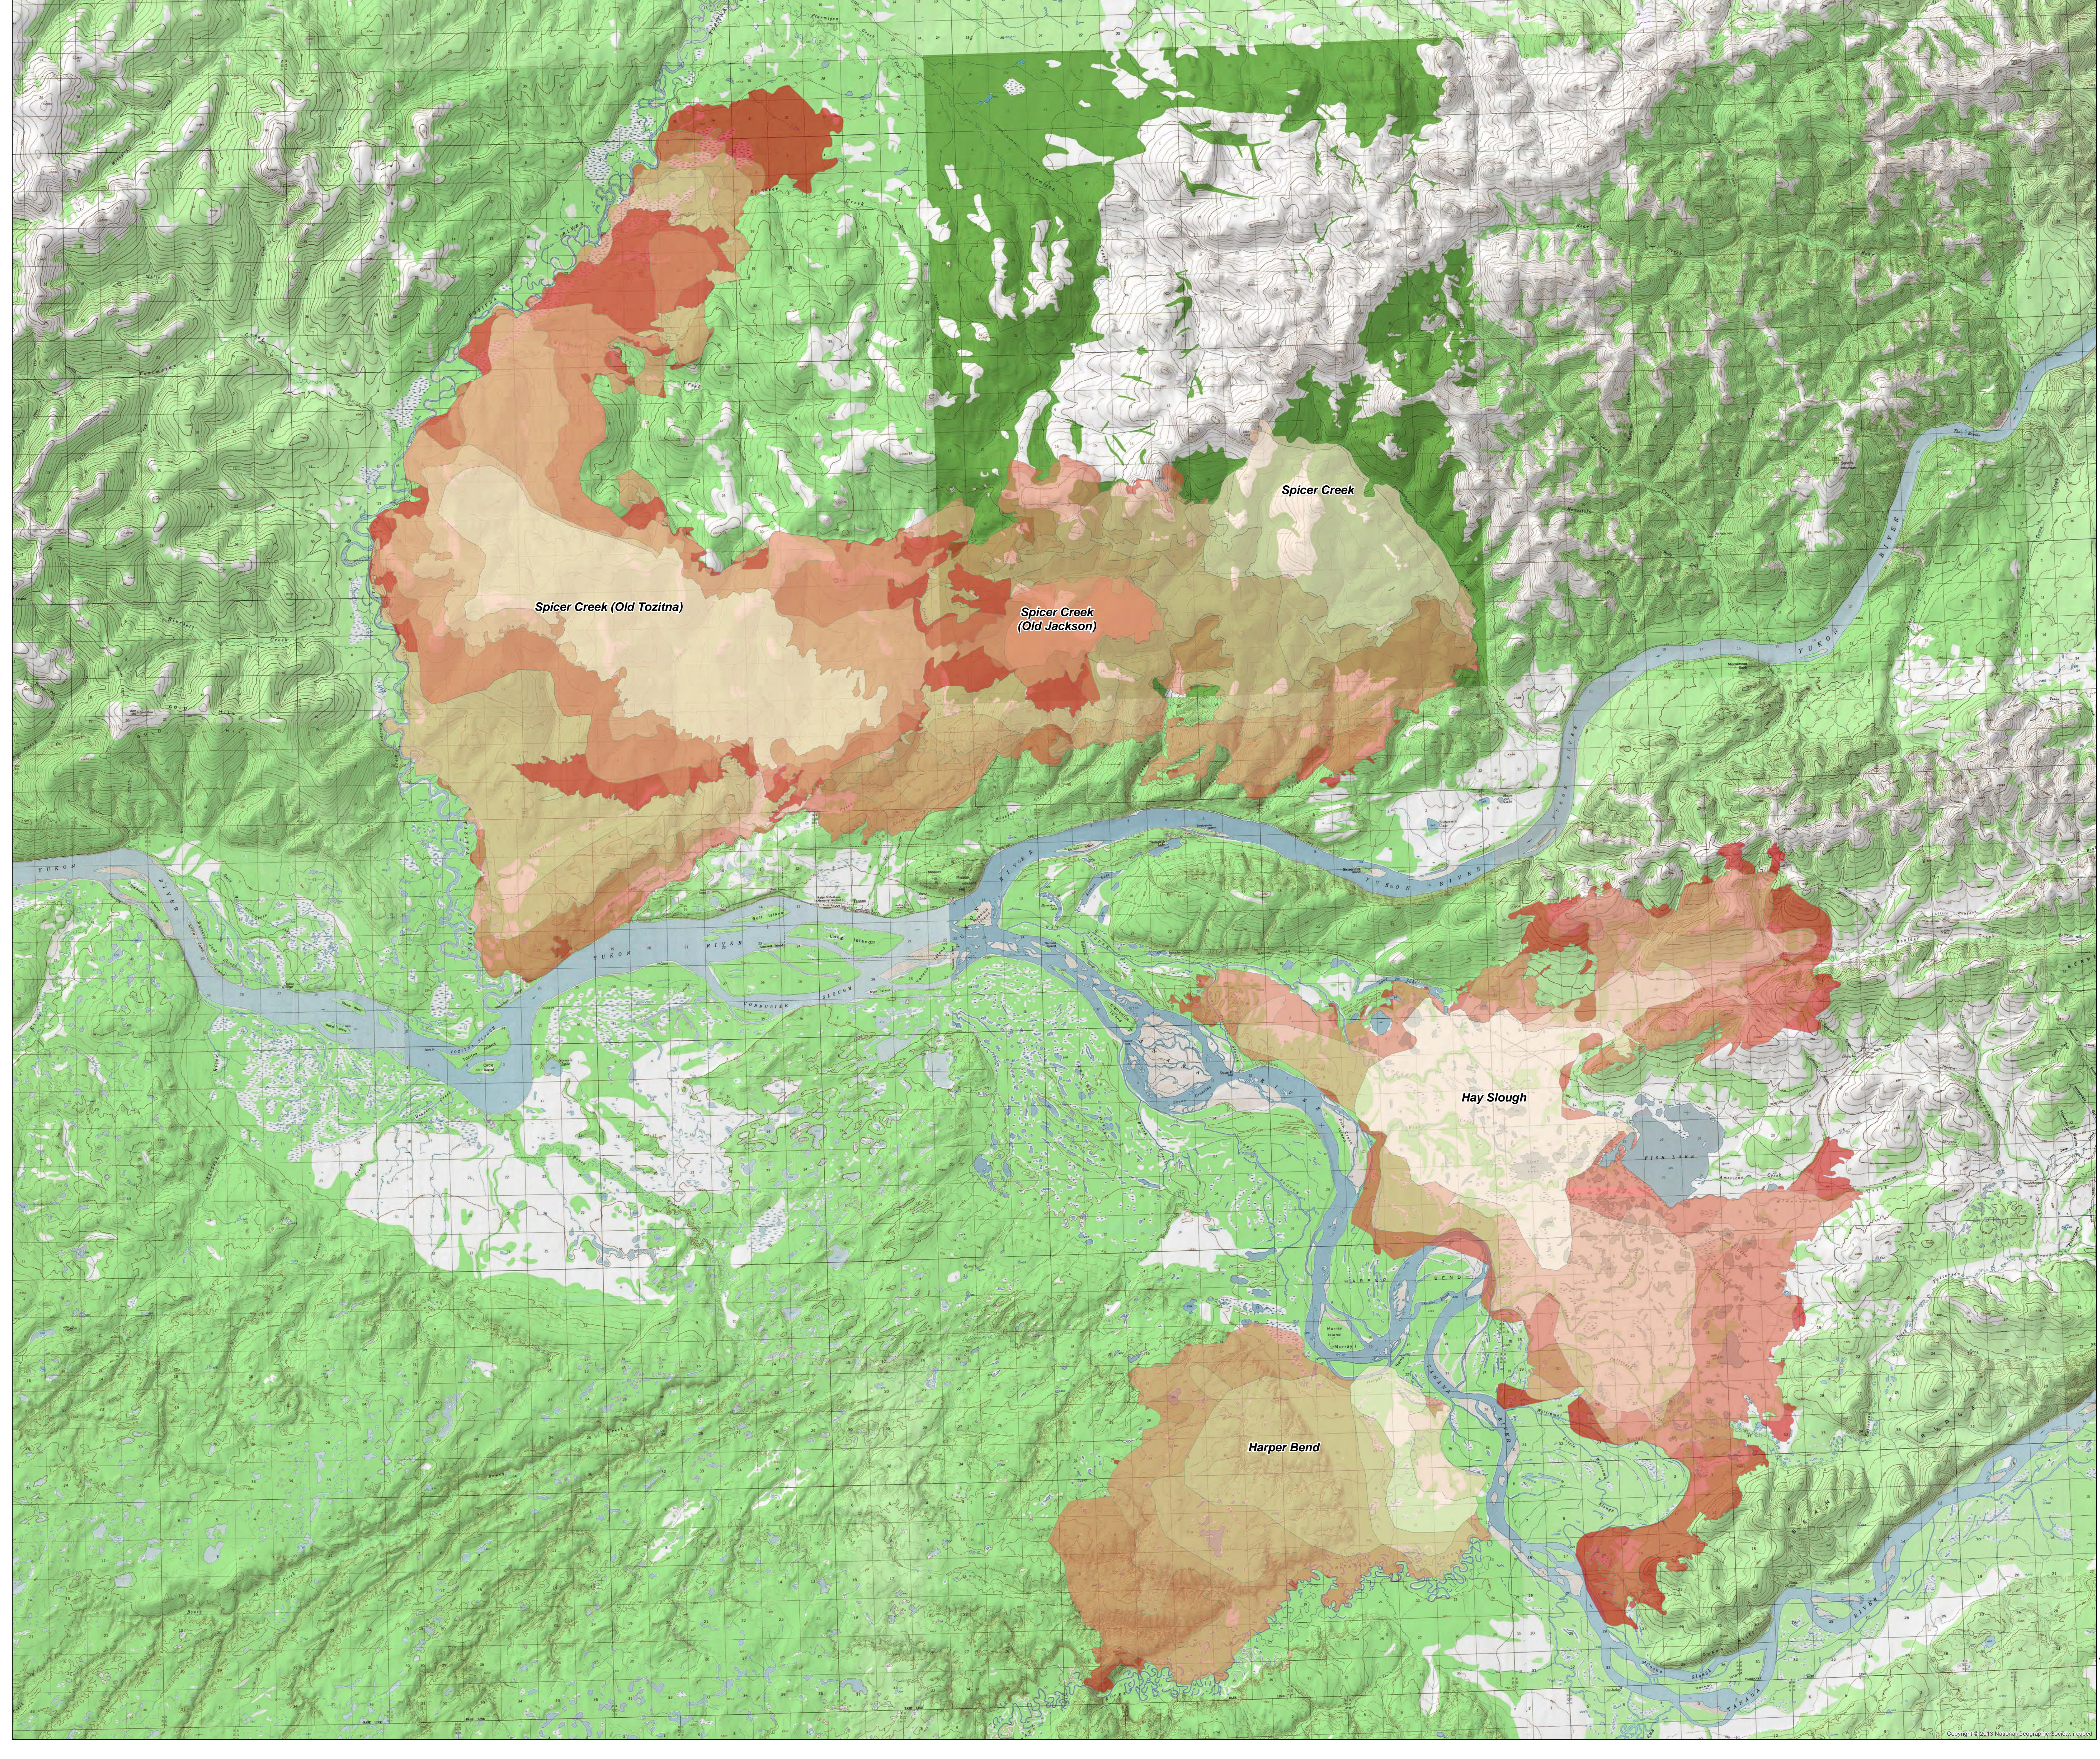

**Tanana Area Fires
AK-TAD-000898
Eastern Fires
July 29, 2015**

Progression Map

Harper Bend	
Progression Dates	
2015-06-29 (3,564 acres)	
2015-07-01 (5,241 acres)	
2015-07-03 (7,249 acres)	
2015-07-05 (18,633 acres)	
2015-07-06 (22,760 acres)	
2015-07-09 (35,123 acres)	
2015-07-13 (42,686 acres)	
2015-07-14 (42,967 acres)	
2015-07-16 (43,009 acres)	
2015-07-20 (43,270 acres)	
2015-07-26 (43,387 acres)	
2015-07-28 (43,387 acres)	

Hay Slough	
Progression Dates	
2015-06-26 (17,318 acres)	
2015-06-29 (17,954 acres)	
2015-07-03 (20,187 acres)	
2015-07-06 (37,710 acres)	
2015-07-07 (42,038 acres)	
2015-07-08 (55,322 acres)	
2015-07-09 (72,927 acres)	
2015-07-11 (78,697 acres)	
2015-07-12 (82,012 acres)	
2015-07-13 (89,244 acres)	
2015-07-14 (91,771 acres)	

Jackson	
Progression Dates	
2015-07-01 (4,456 acres)	

Tozitna	
Progression Dates	
2015-06-26 (24,322 acres)	
2015-06-27 (28,279 acres)	
2015-07-01 (45,116 acres)	
2015-07-03 (68,465 acres)	
2015-07-05 (72,977 acres)	
2015-07-06 (84,270 acres)	

Spicer Creek	
Progression Date	
2015-06-26 (11,361 acres)	
2015-06-30 (14,081 acres)	
2015-07-02 (14,258 acres)	
2015-07-05 (16,236 acres)	
2015-07-07 (109,627 acres)	
2015-07-08 (134,306 acres)	
2015-07-09 (142,544 acres)	
2015-07-11 (147,094 acres)	
2015-07-12 (161,144 acres)	
2015-07-13 (167,444 acres)	
2015-07-14 (169,240 acres)	
2015-07-15 (175,705 acres)	
2015-07-16 (176,226 acres)	
2015-07-20 (177,239 acres)	
2015-07-21 (178,082 acres)	
2015-07-24 (178,395 acres)	
2015-07-25 (178,779 acres)	
2015-07-26 (178,971 acres)	
2015-07-28 (183,415 acres)	