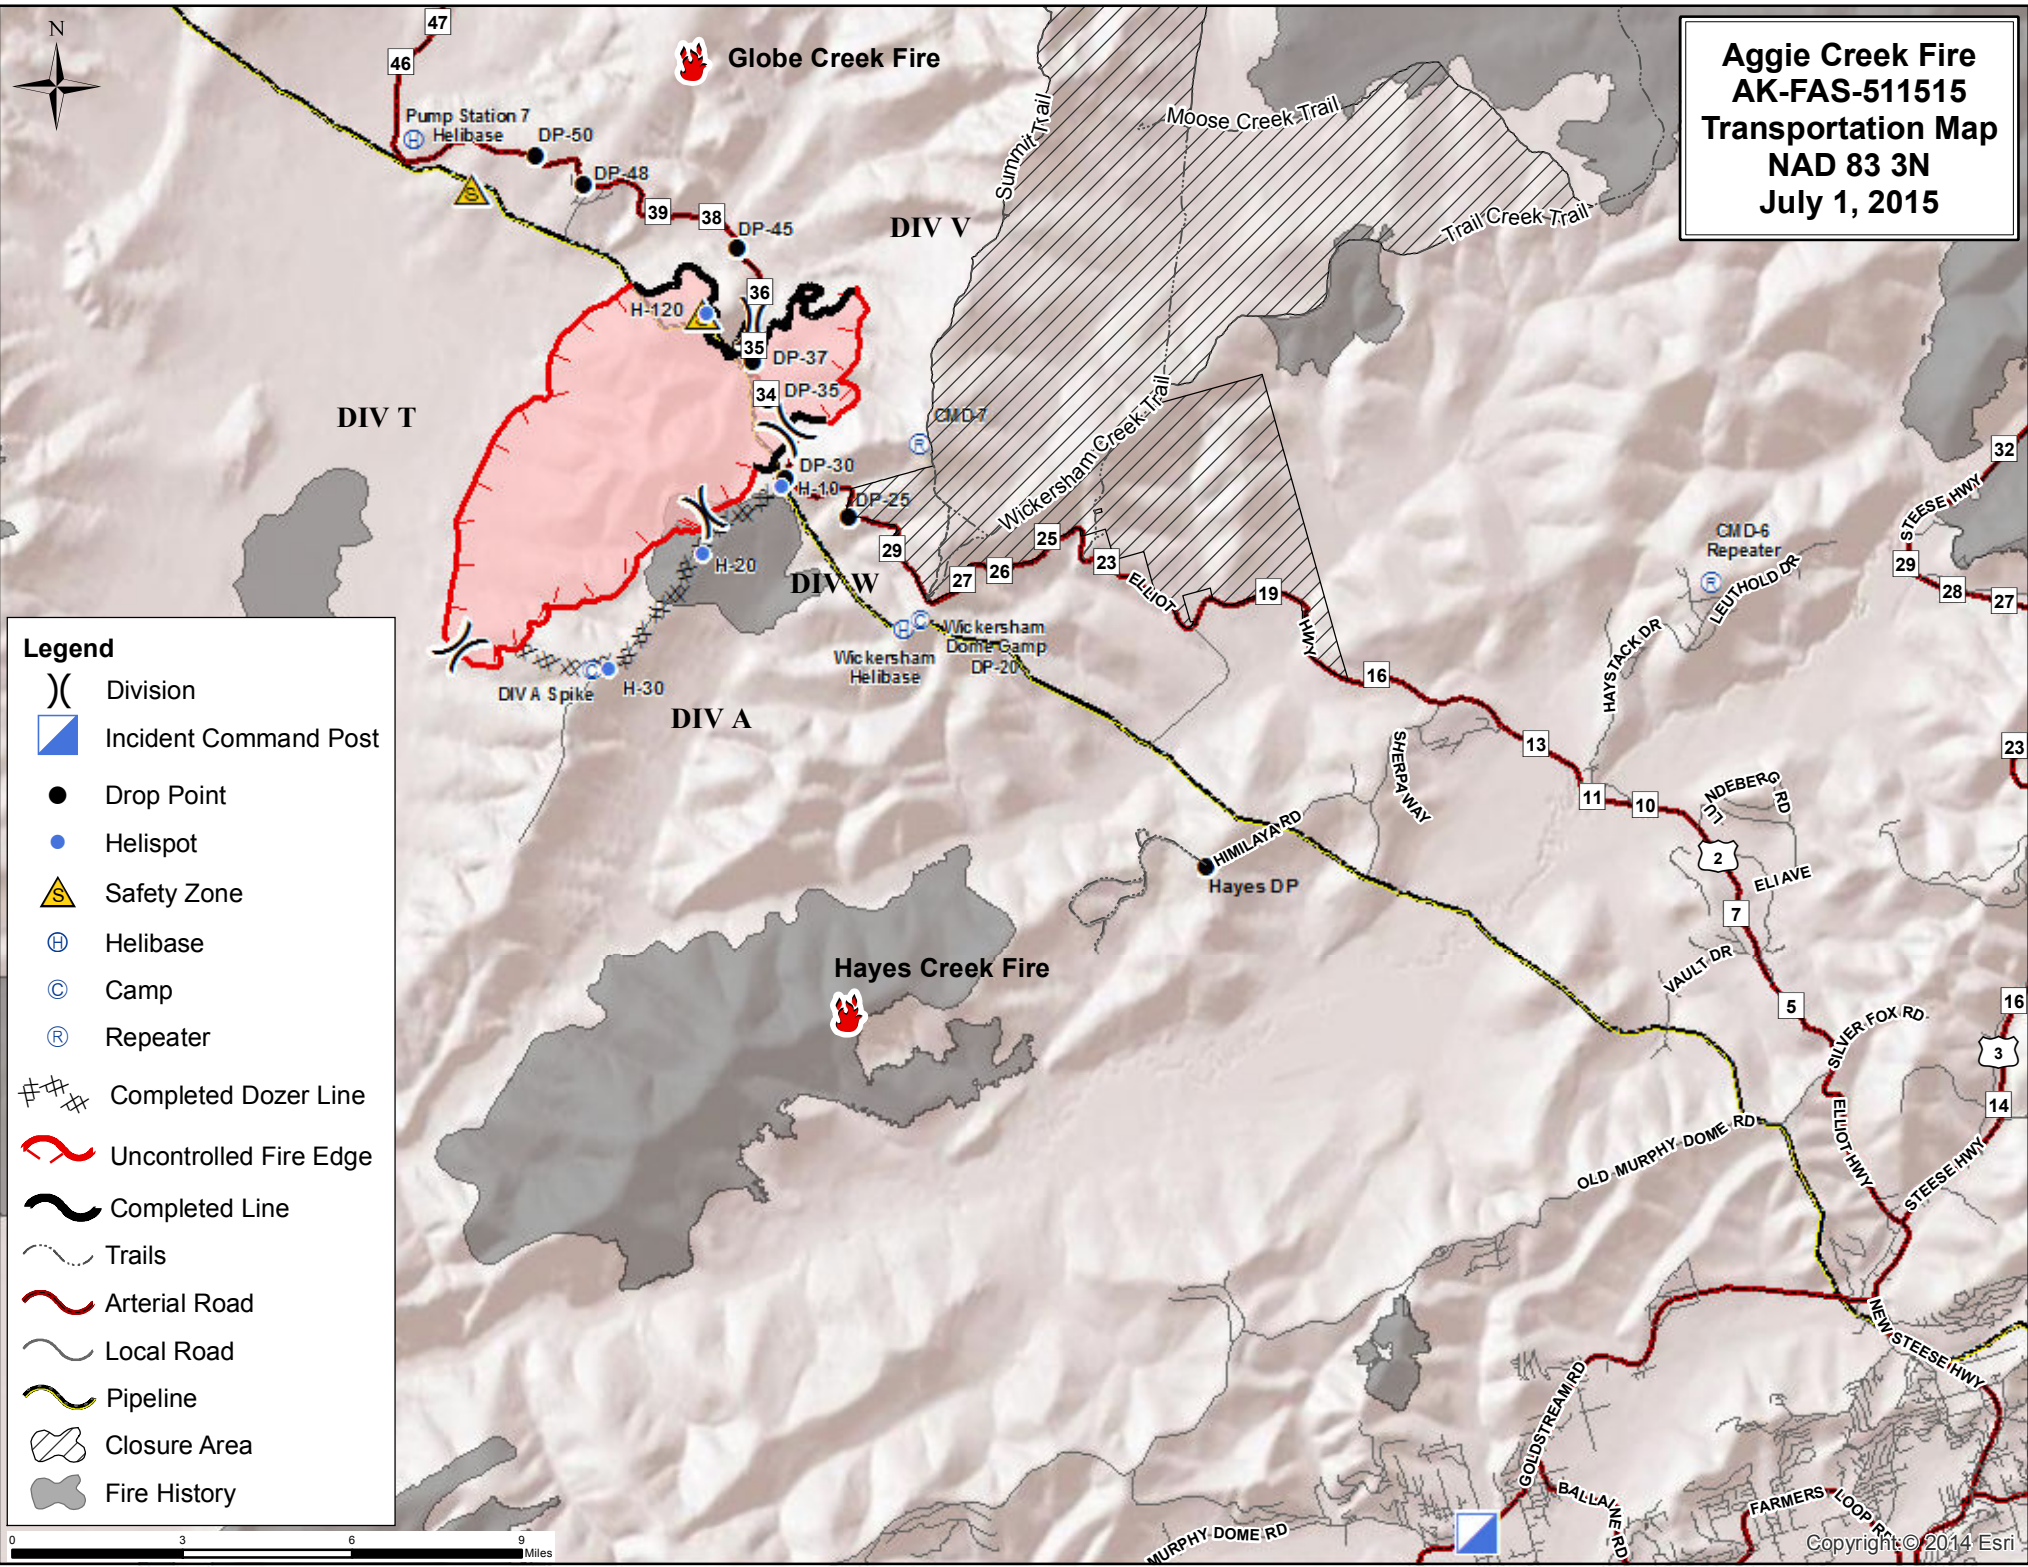

**Aggie Creek Fire
AK-FAS-511515
Transportation Map
NAD 83 3N
July 1, 2015**

Legend

-  Division
-  Incident Command Post
-  Drop Point
-  Helispot
-  Safety Zone
-  Helibase
-  Camp
-  Repeater
-  Completed Dozer Line
-  Uncontrolled Fire Edge
-  Completed Line
-  Trails
-  Arterial Road
-  Local Road
-  Pipeline
-  Closure Area
-  Fire History