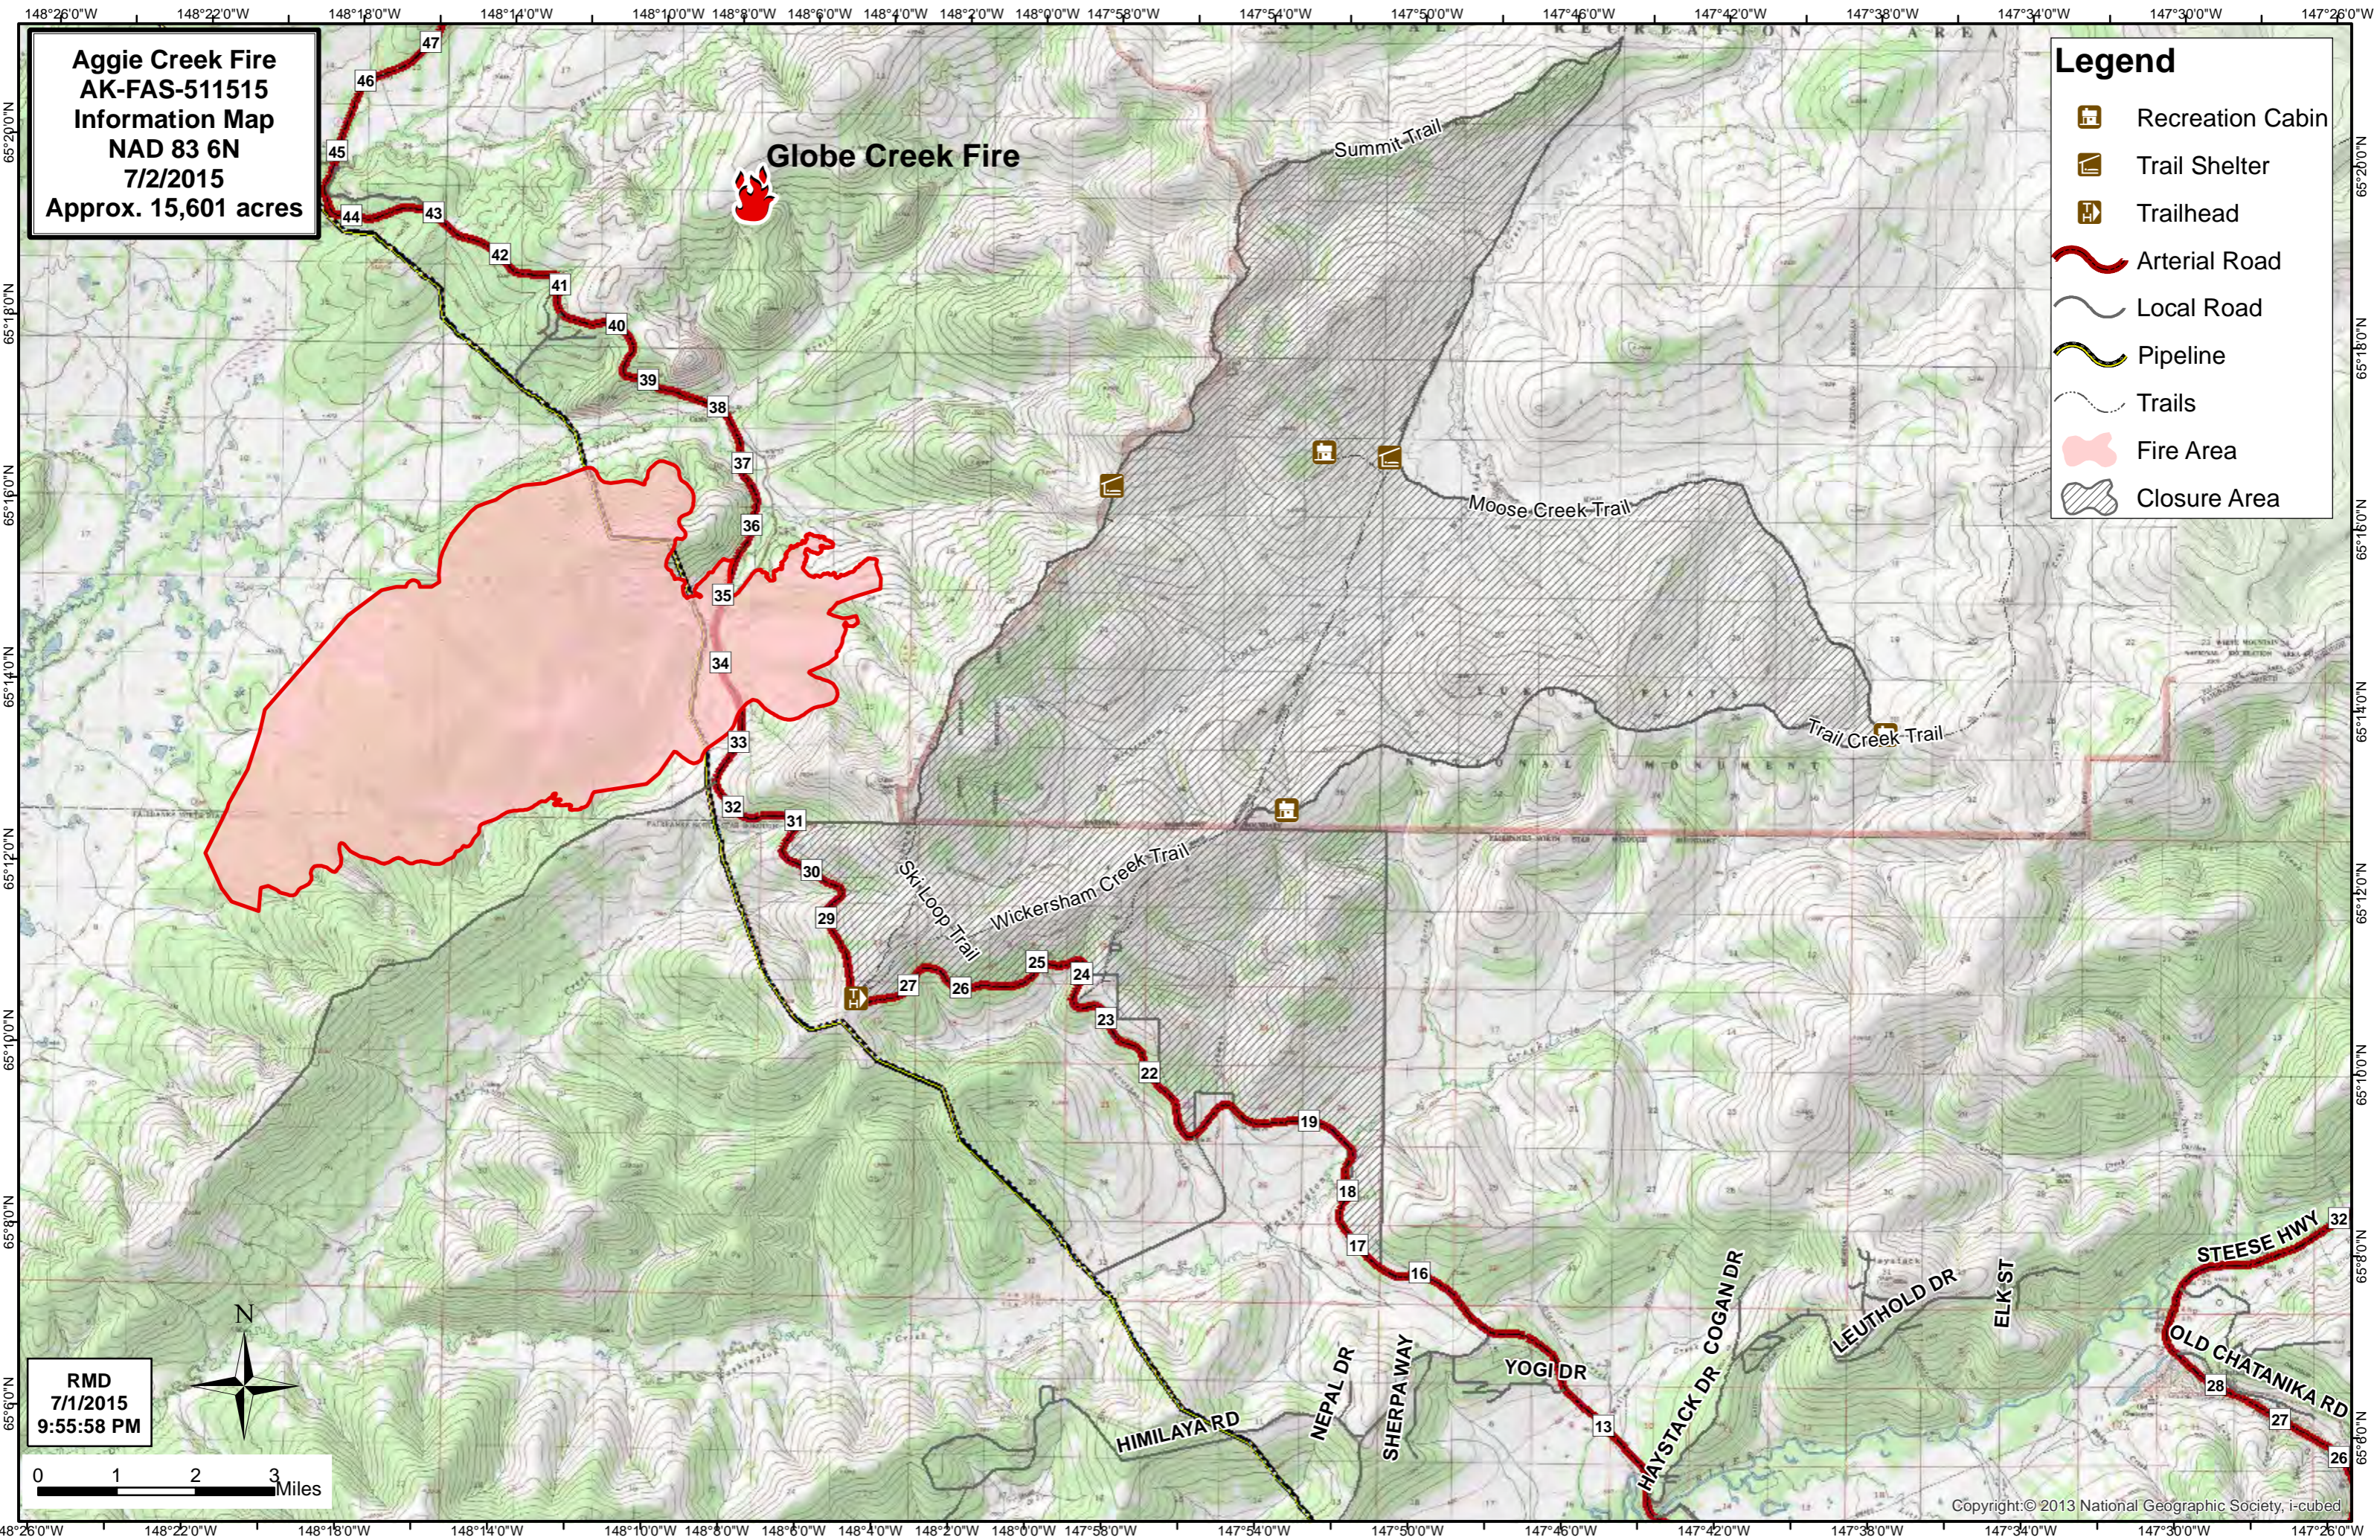

**Aggie Creek Fire
AK-FAS-511515
Information Map
NAD 83 6N
7/2/2015
Approx. 15,601 acres**

Legend

- Recreation Cabin
- Trail Shelter
- Trailhead
- Arterial Road
- Local Road
- Pipeline
- Trails
- Fire Area
- Closure Area

Globe Creek Fire

**RMD
7/1/2015
9:55:58 PM**

0 1 2 3 Miles