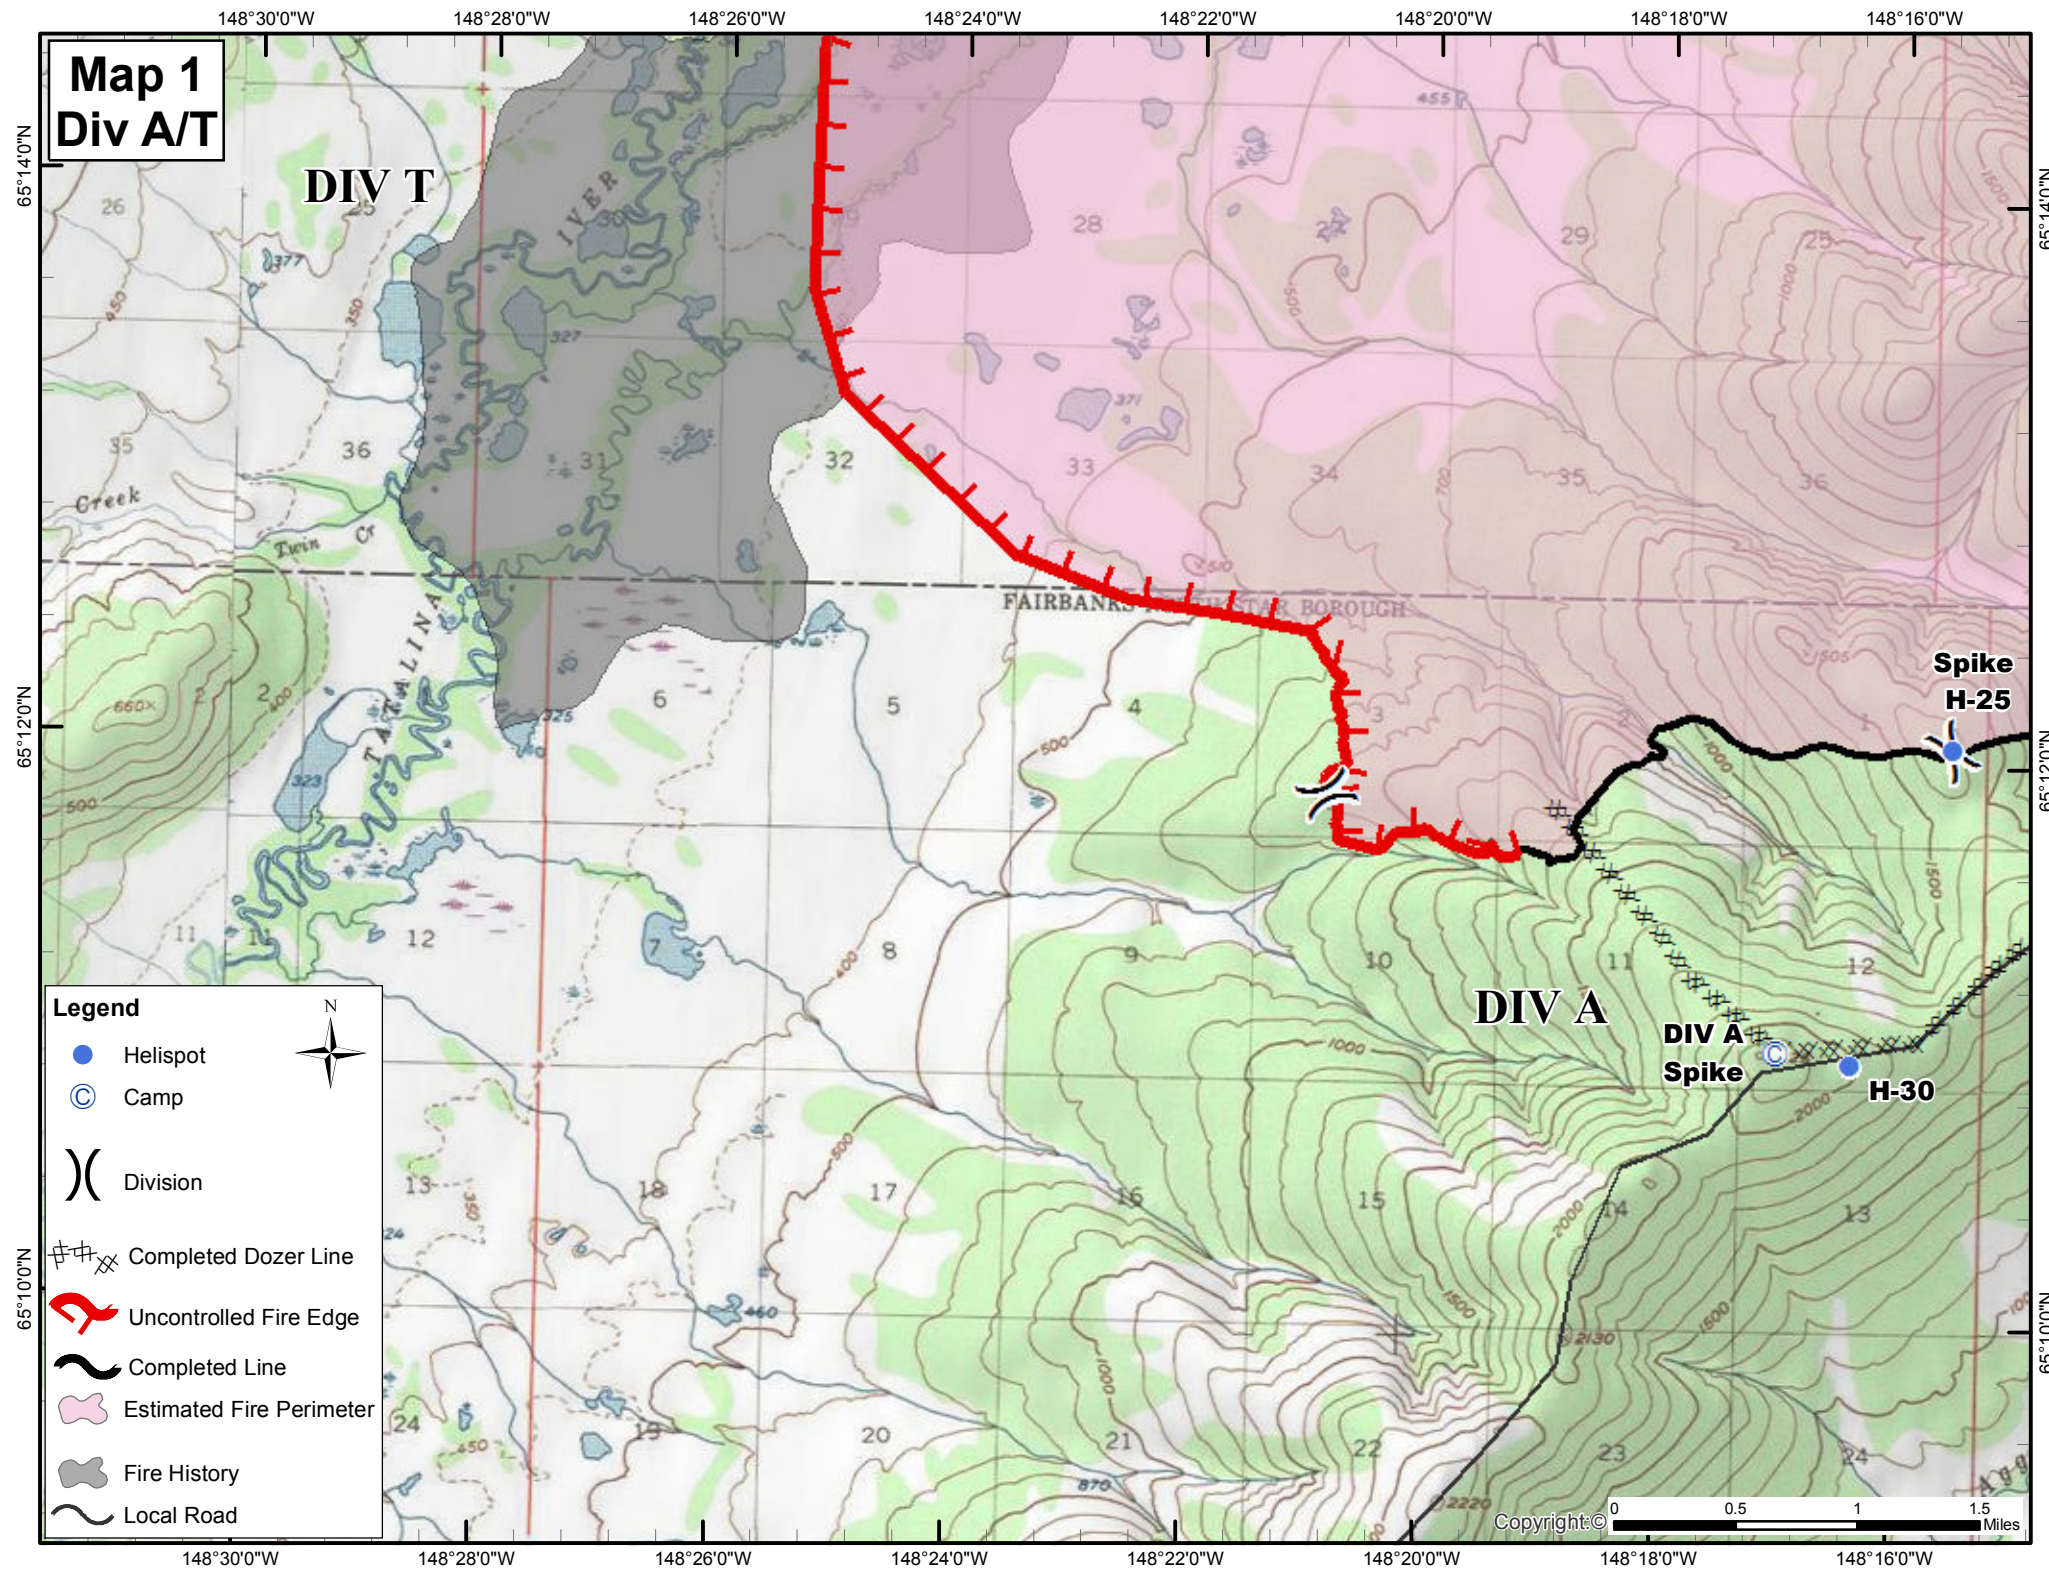

Map 1 Div A/T

Legend

- Helispot
- ⊙ Camp
-) Division
- ⊕⊕⊕ Completed Dozer Line
- 🔴 Uncontrolled Fire Edge
- ⚫ Completed Line
- 👤 Estimated Fire Perimeter
- 👤 Fire History
- 🛣 Local Road

N

Copyright © 0 0.5 1 1.5 Miles