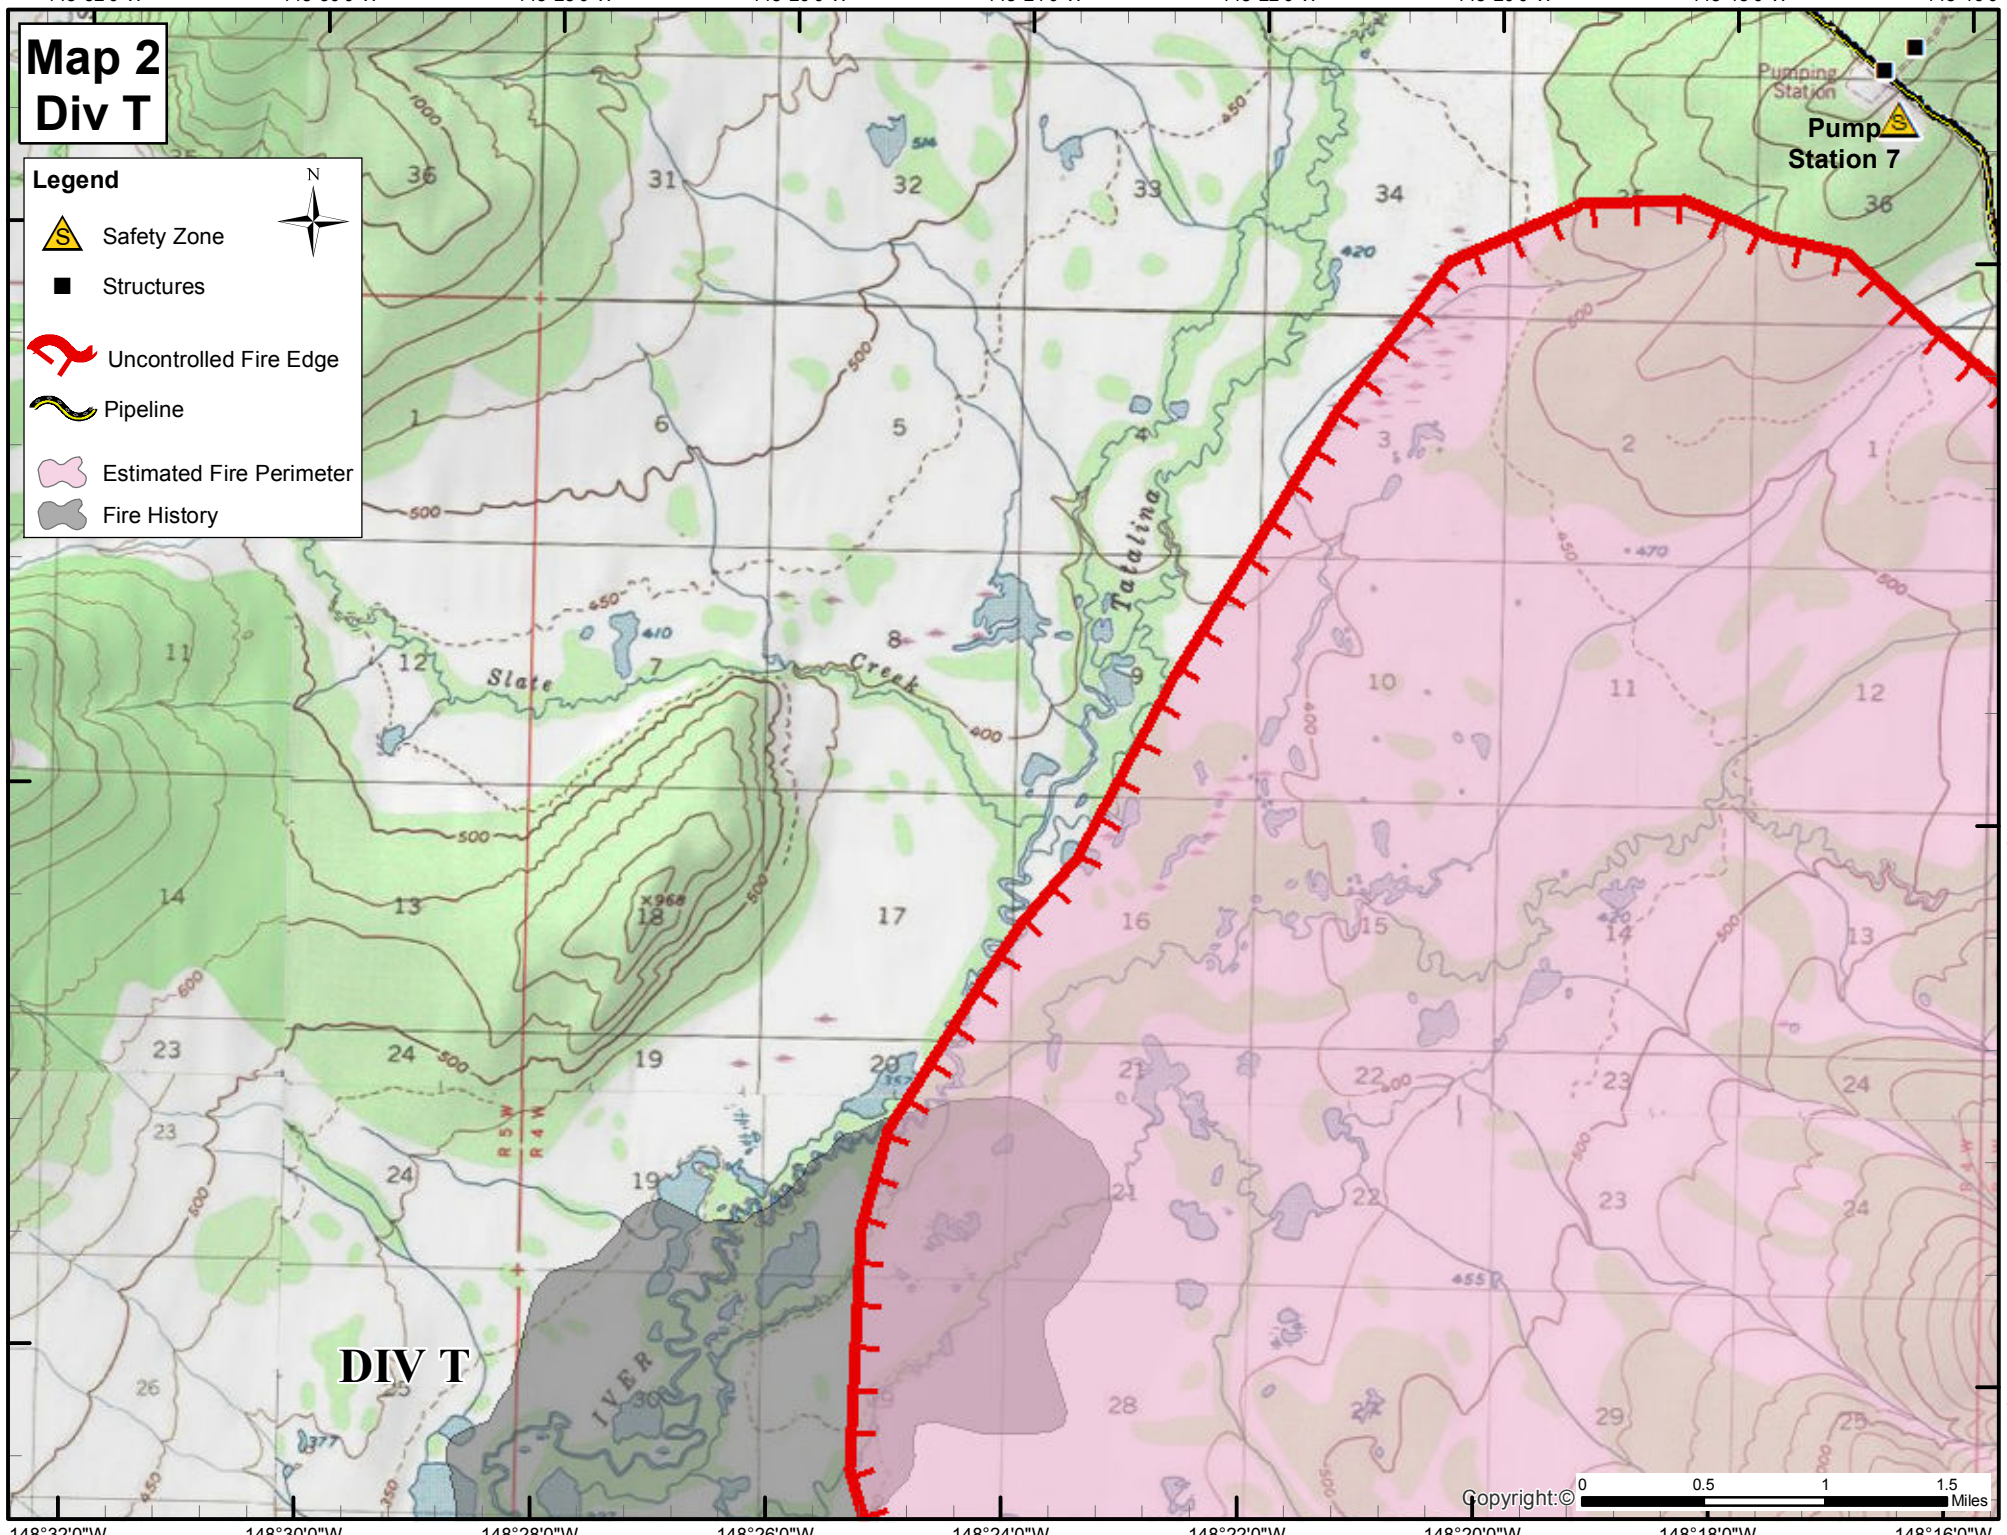

Map 2 Div T

Legend

-  Safety Zone
-  Structures
-  Uncontrolled Fire Edge
-  Pipeline
-  Estimated Fire Perimeter
-  Fire History

DIV T