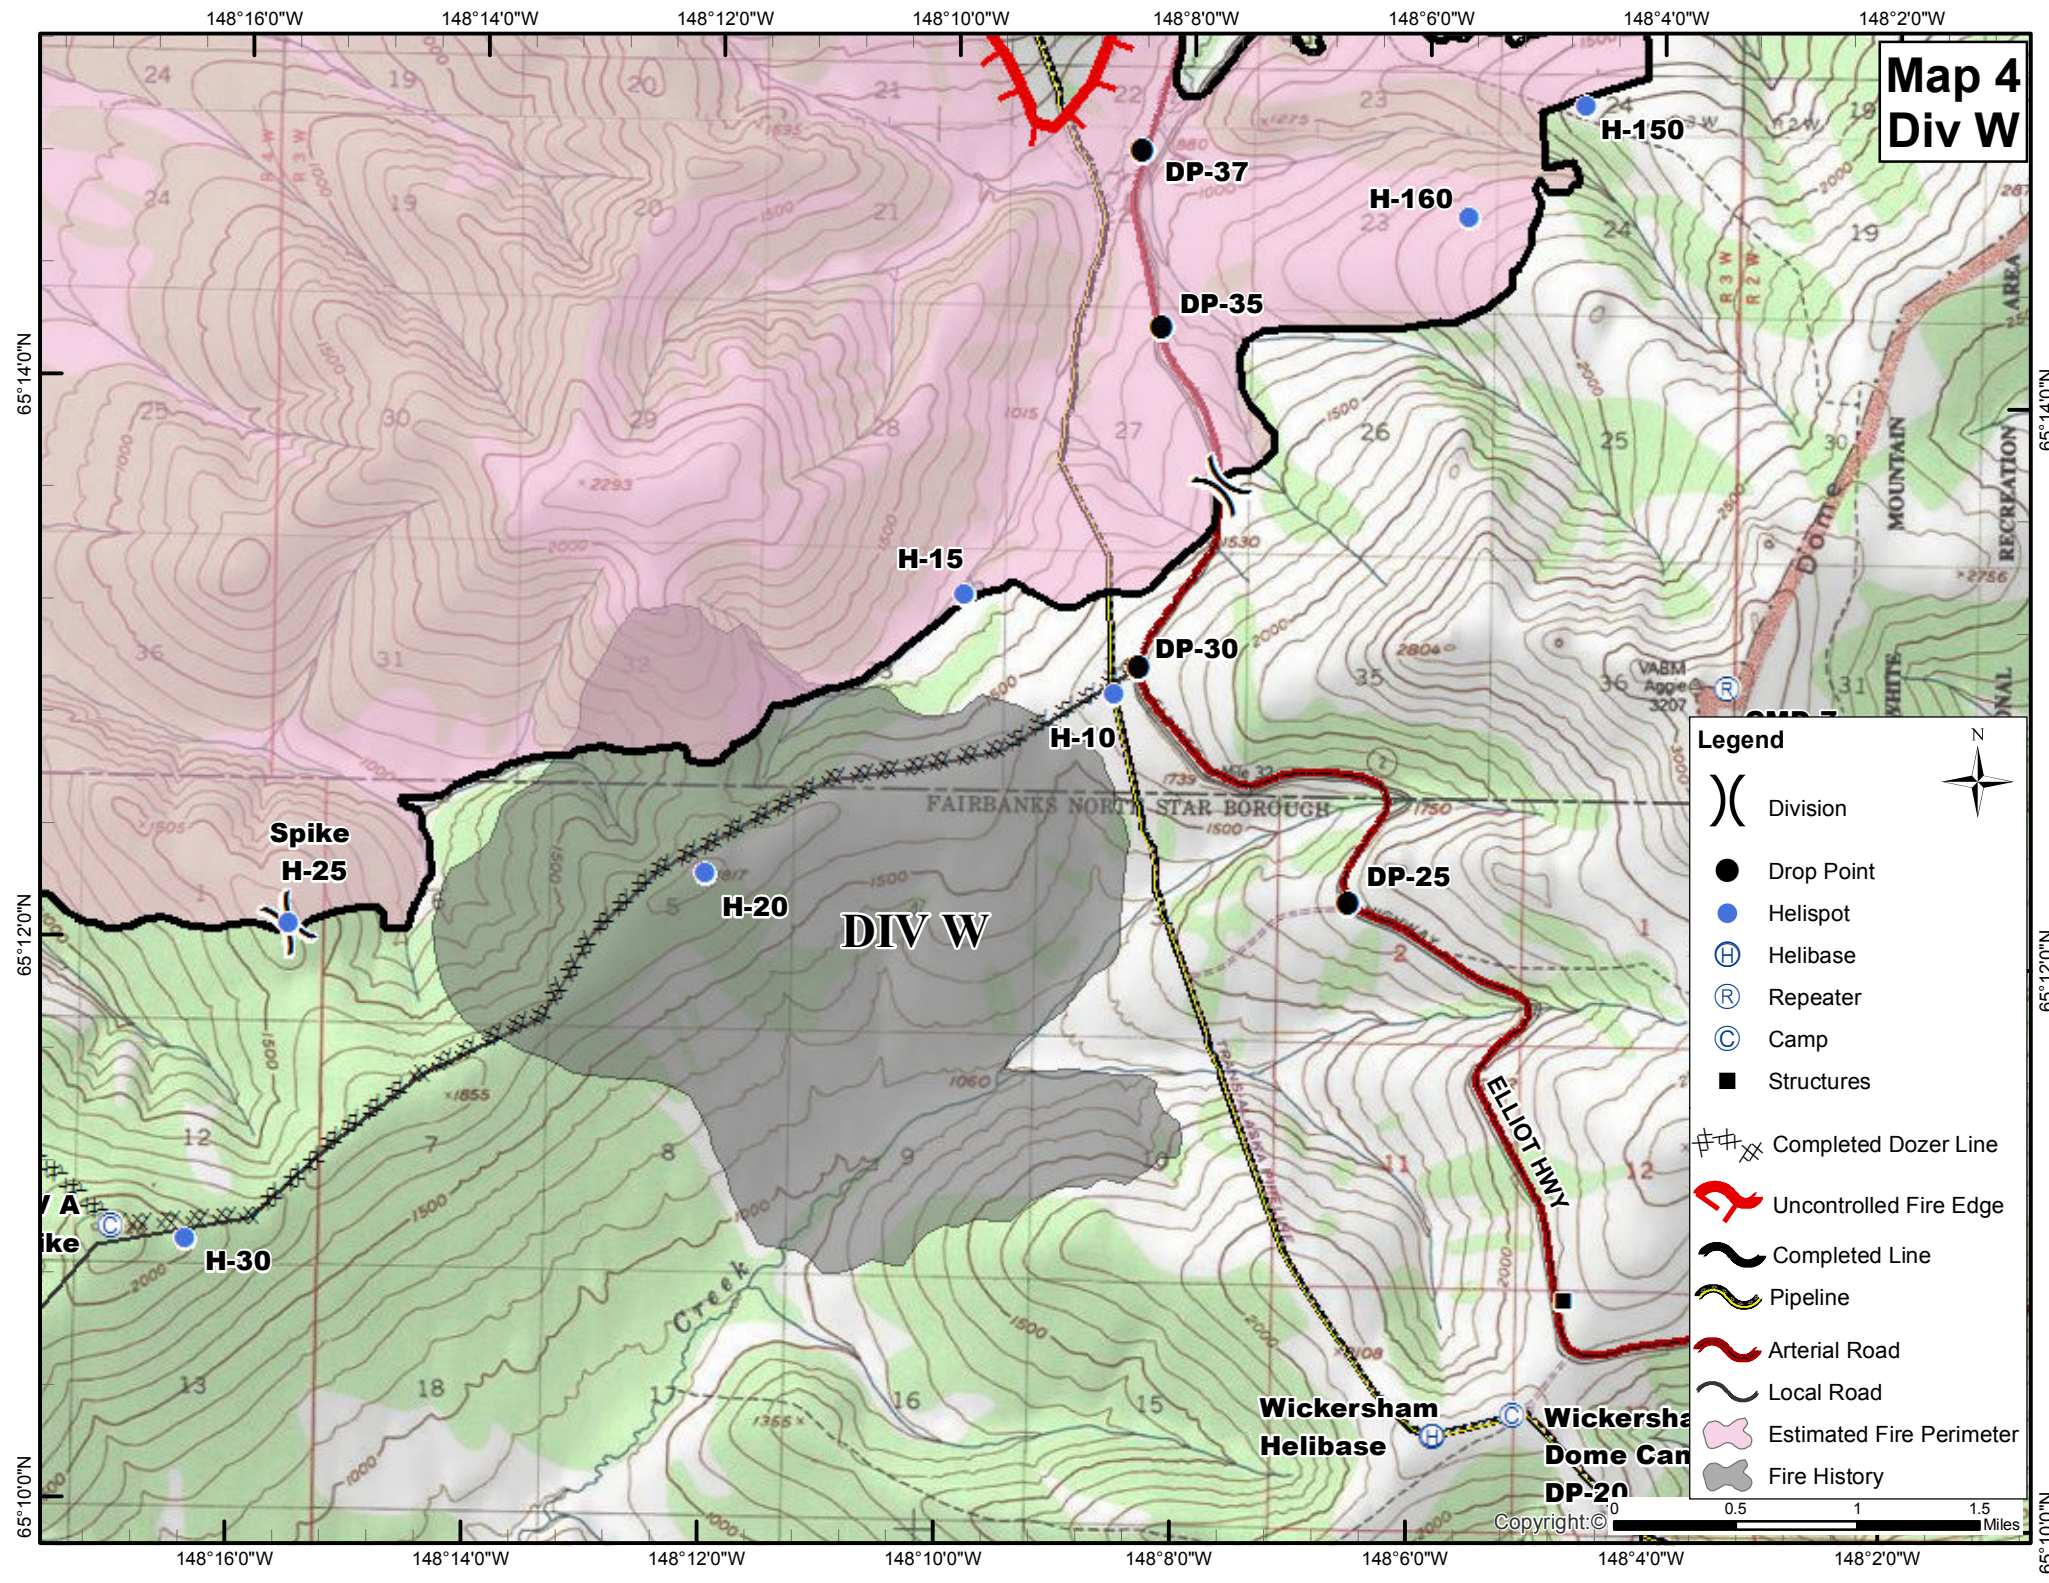

# Map 4 Div W

**Legend**

- ( ) Division
- Drop Point
- Helispot
- Ⓜ Helibase
- Ⓡ Repeater
- Ⓢ Camp
- Structures
- ⊘ Completed Dozer Line
- 🔴 Uncontrolled Fire Edge
- ⚫ Completed Line
- 🟡 Pipeline
- 🔴 Arterial Road
- ⚫ Local Road
- 🟡 Estimated Fire Perimeter
- 🟡 Fire History

Copyright: © 0 0.5 1 1.5 Miles