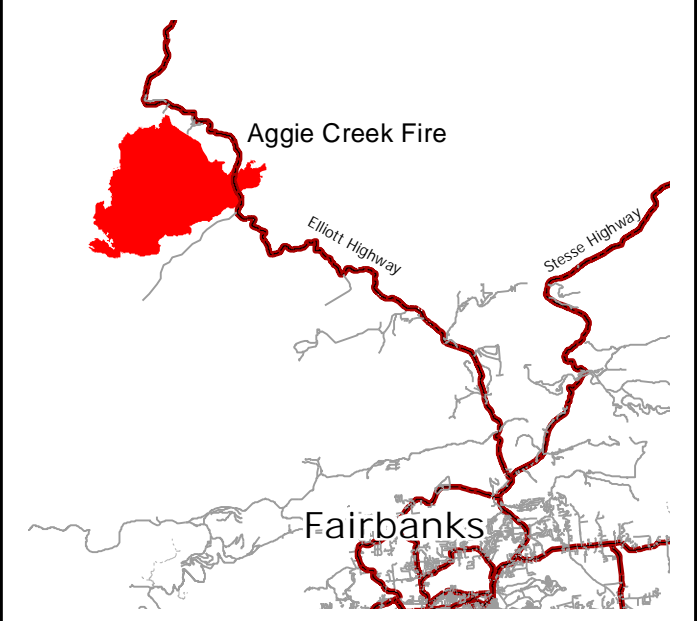

- Recreation Cabin
- Trail Shelter
- Trailhead
- Completed Line
- Uncontrolled Fire Edge
- Arterial Road
- Local Road
- Trails
- Pipeline
- Closure Area
- Aggie Creek Fire

Aggie Creek
Information Map
 AK-FAS-511515
 July 16, 2015
 GIS Acres: 31,885 acres (est)
 IR & Field Intel 7/13/2015

SOUTHWEST AREA

INCIDENT MANAGEMENT TEAM 5

 NAD 83 6N

Hayes Creek Fire

Globe Creek Fire